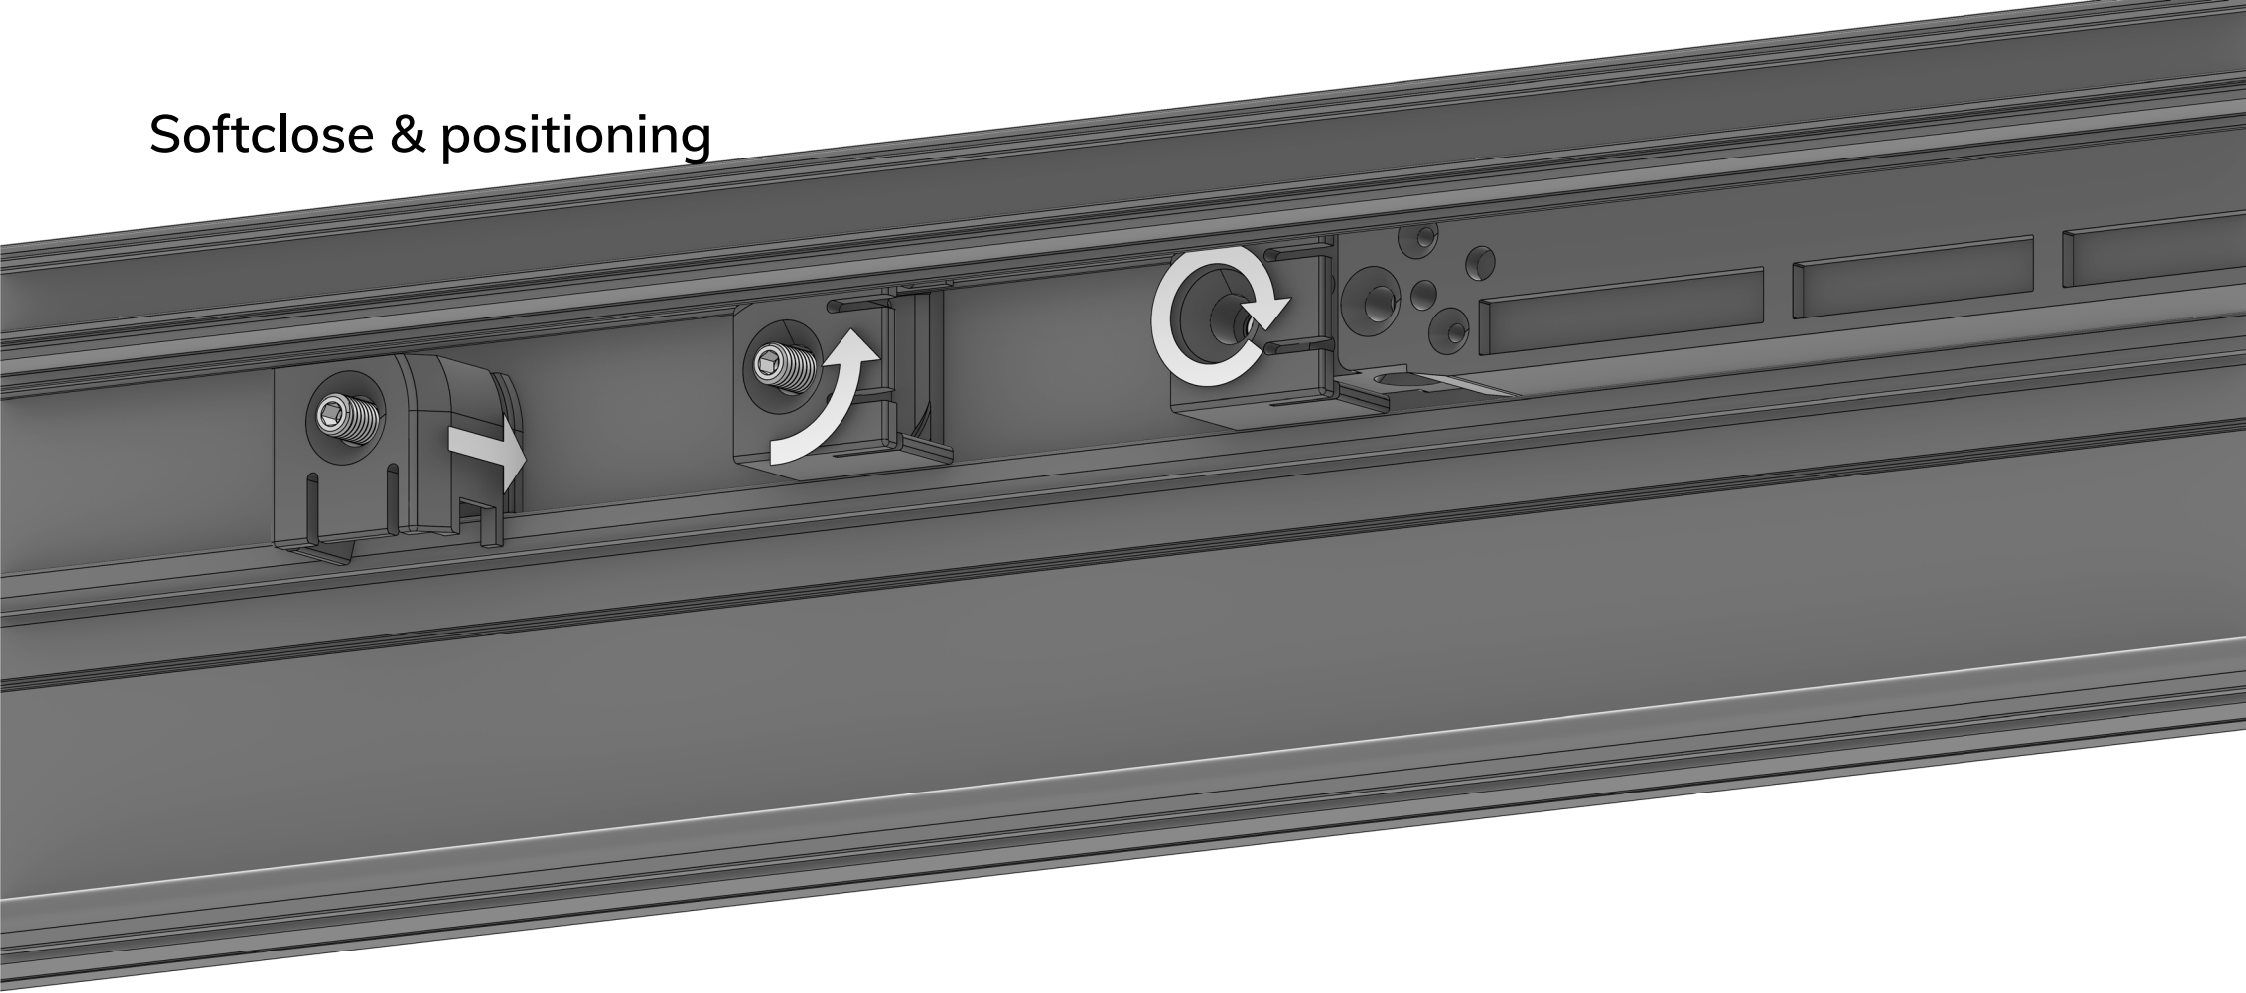

Slide-A-Way 2023

Main components

SAW dimensions

Wall mount possibilities

Ceiling mount possibilities

Aluminium profiles

Overlap dimensions

SAW + fixed partition

Softclose & positioning

Rail end cover plate

Rail & cover profile magnets

Derail protection

Floor guide

30 mm floor guide

Door height adjustment