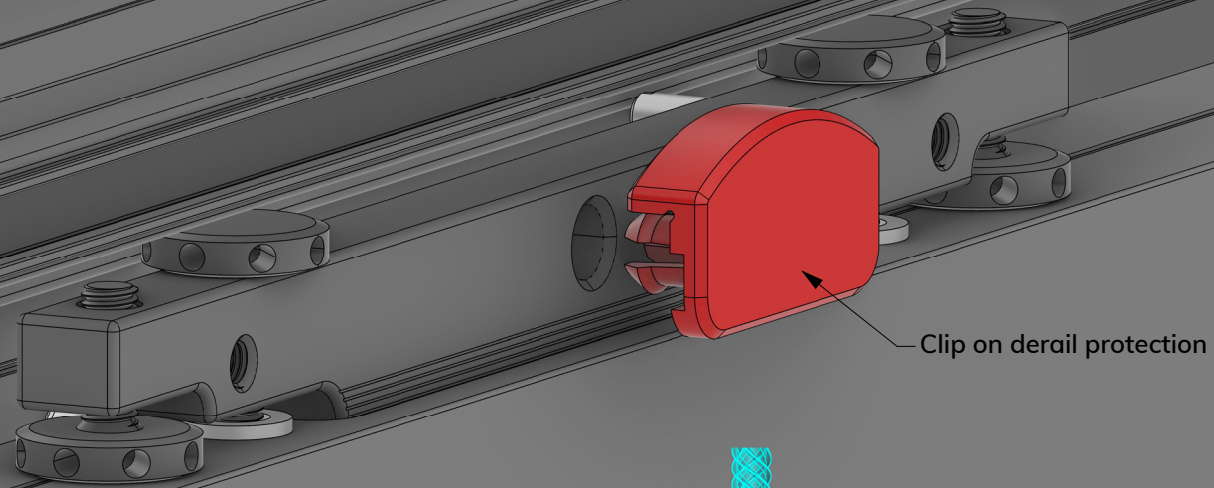

Slide-A-Way 2023

Main components

SAW dimensions

Wall mount possibilities

Ceiling mount possibilities

Aluminium profiles

Overlap dimensions

SAW + fixed partition

Softclose & positioning

Rail end cover plate

Rail & cover profile magnets

Derail protection

Floor guide

30 mm floor guide

Door height adjustment