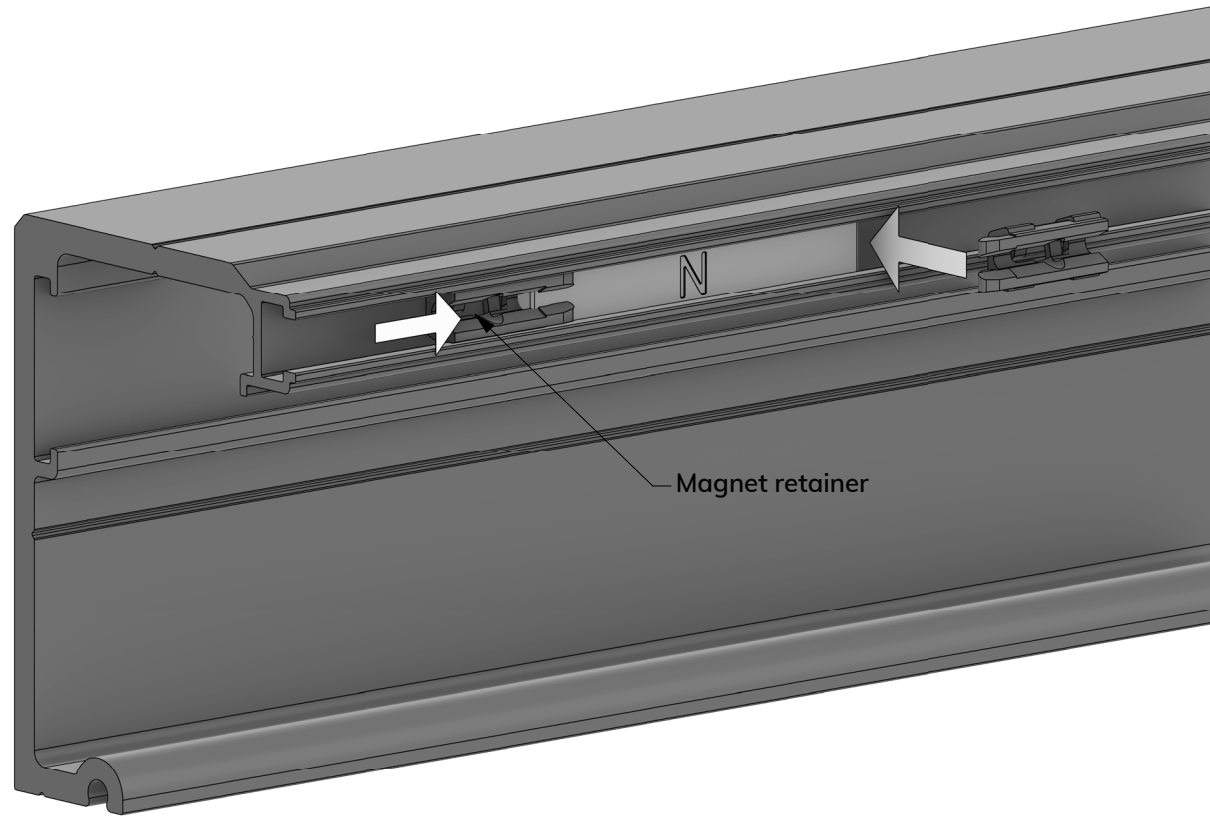

Slide-A-Way 2023

Main components

SAW dimensions

Wall mount possibilities

Ceiling mount possibilities

Aluminium profiles

Overlap dimensions

SAW + fixed partition

Softclose & positioning

Rail end cover plate

Rail & cover profile magnets

Derail protection

Floor guide

30 mm floor guide

Door height adjustment