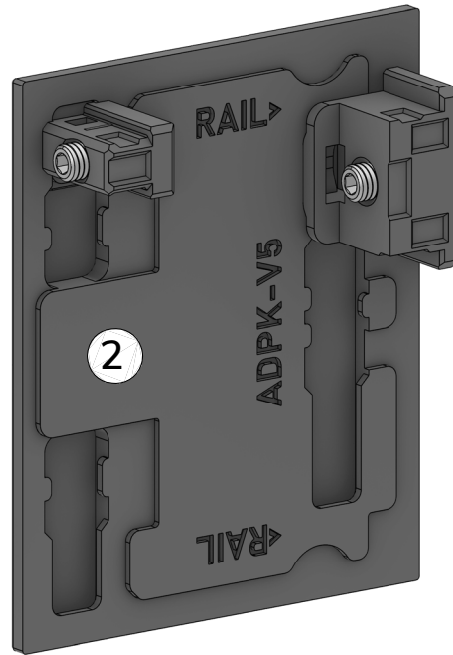

Slide-A-Way 2023

Main components

SAW dimensions

Wall mount possibilities

Ceiling mount possibilities

Aluminium profiles

Overlap dimensions

SAW + fixed partition

Softclose & positioning

Rail end cover plate

Rail & cover profile magnets

Derail protection

Floor guide

30 mm floor guide

Door height adjustment