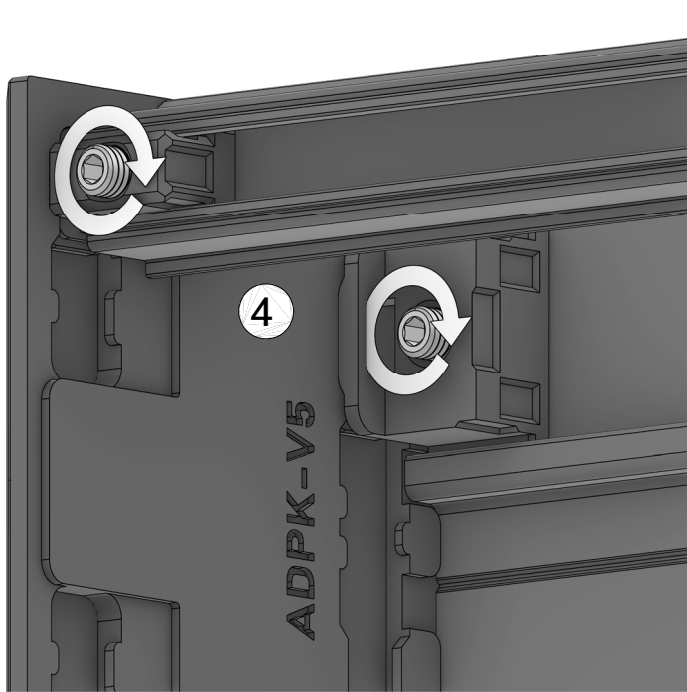

Slide-A-Way 2023

Main components

SAW dimensions

Wall mount possibilities

Ceiling mount possibilities

Aluminium profiles

Overlap dimensions

SAW + fixed partition

Softclose & positioning

Rail end cover plate

Rail & cover profile magnets

Derail protection

Floor guide

30 mm floor guide

Door height adjustment