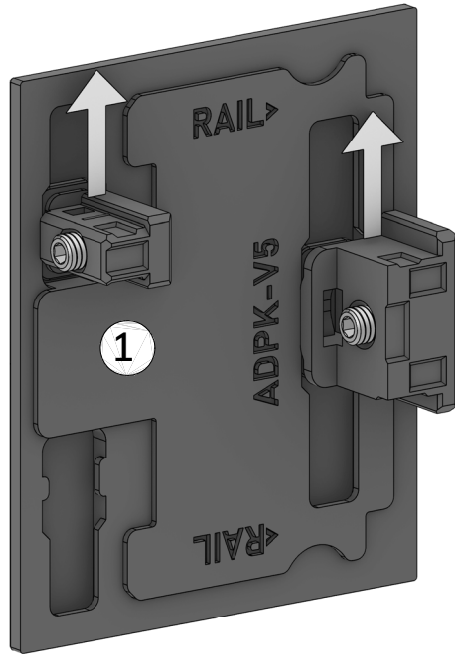

Slide-A-Way 2023

Main components

SAW dimensions

Wall mount possibilities

Ceiling mount possibilities

Aluminium profiles

Overlap dimensions

SAW + fixed partition

Softclose & positioning

Rail end cover plate

Rail & cover profile magnets

Derail protection

Floor guide

30 mm floor guide

Door height adjustment