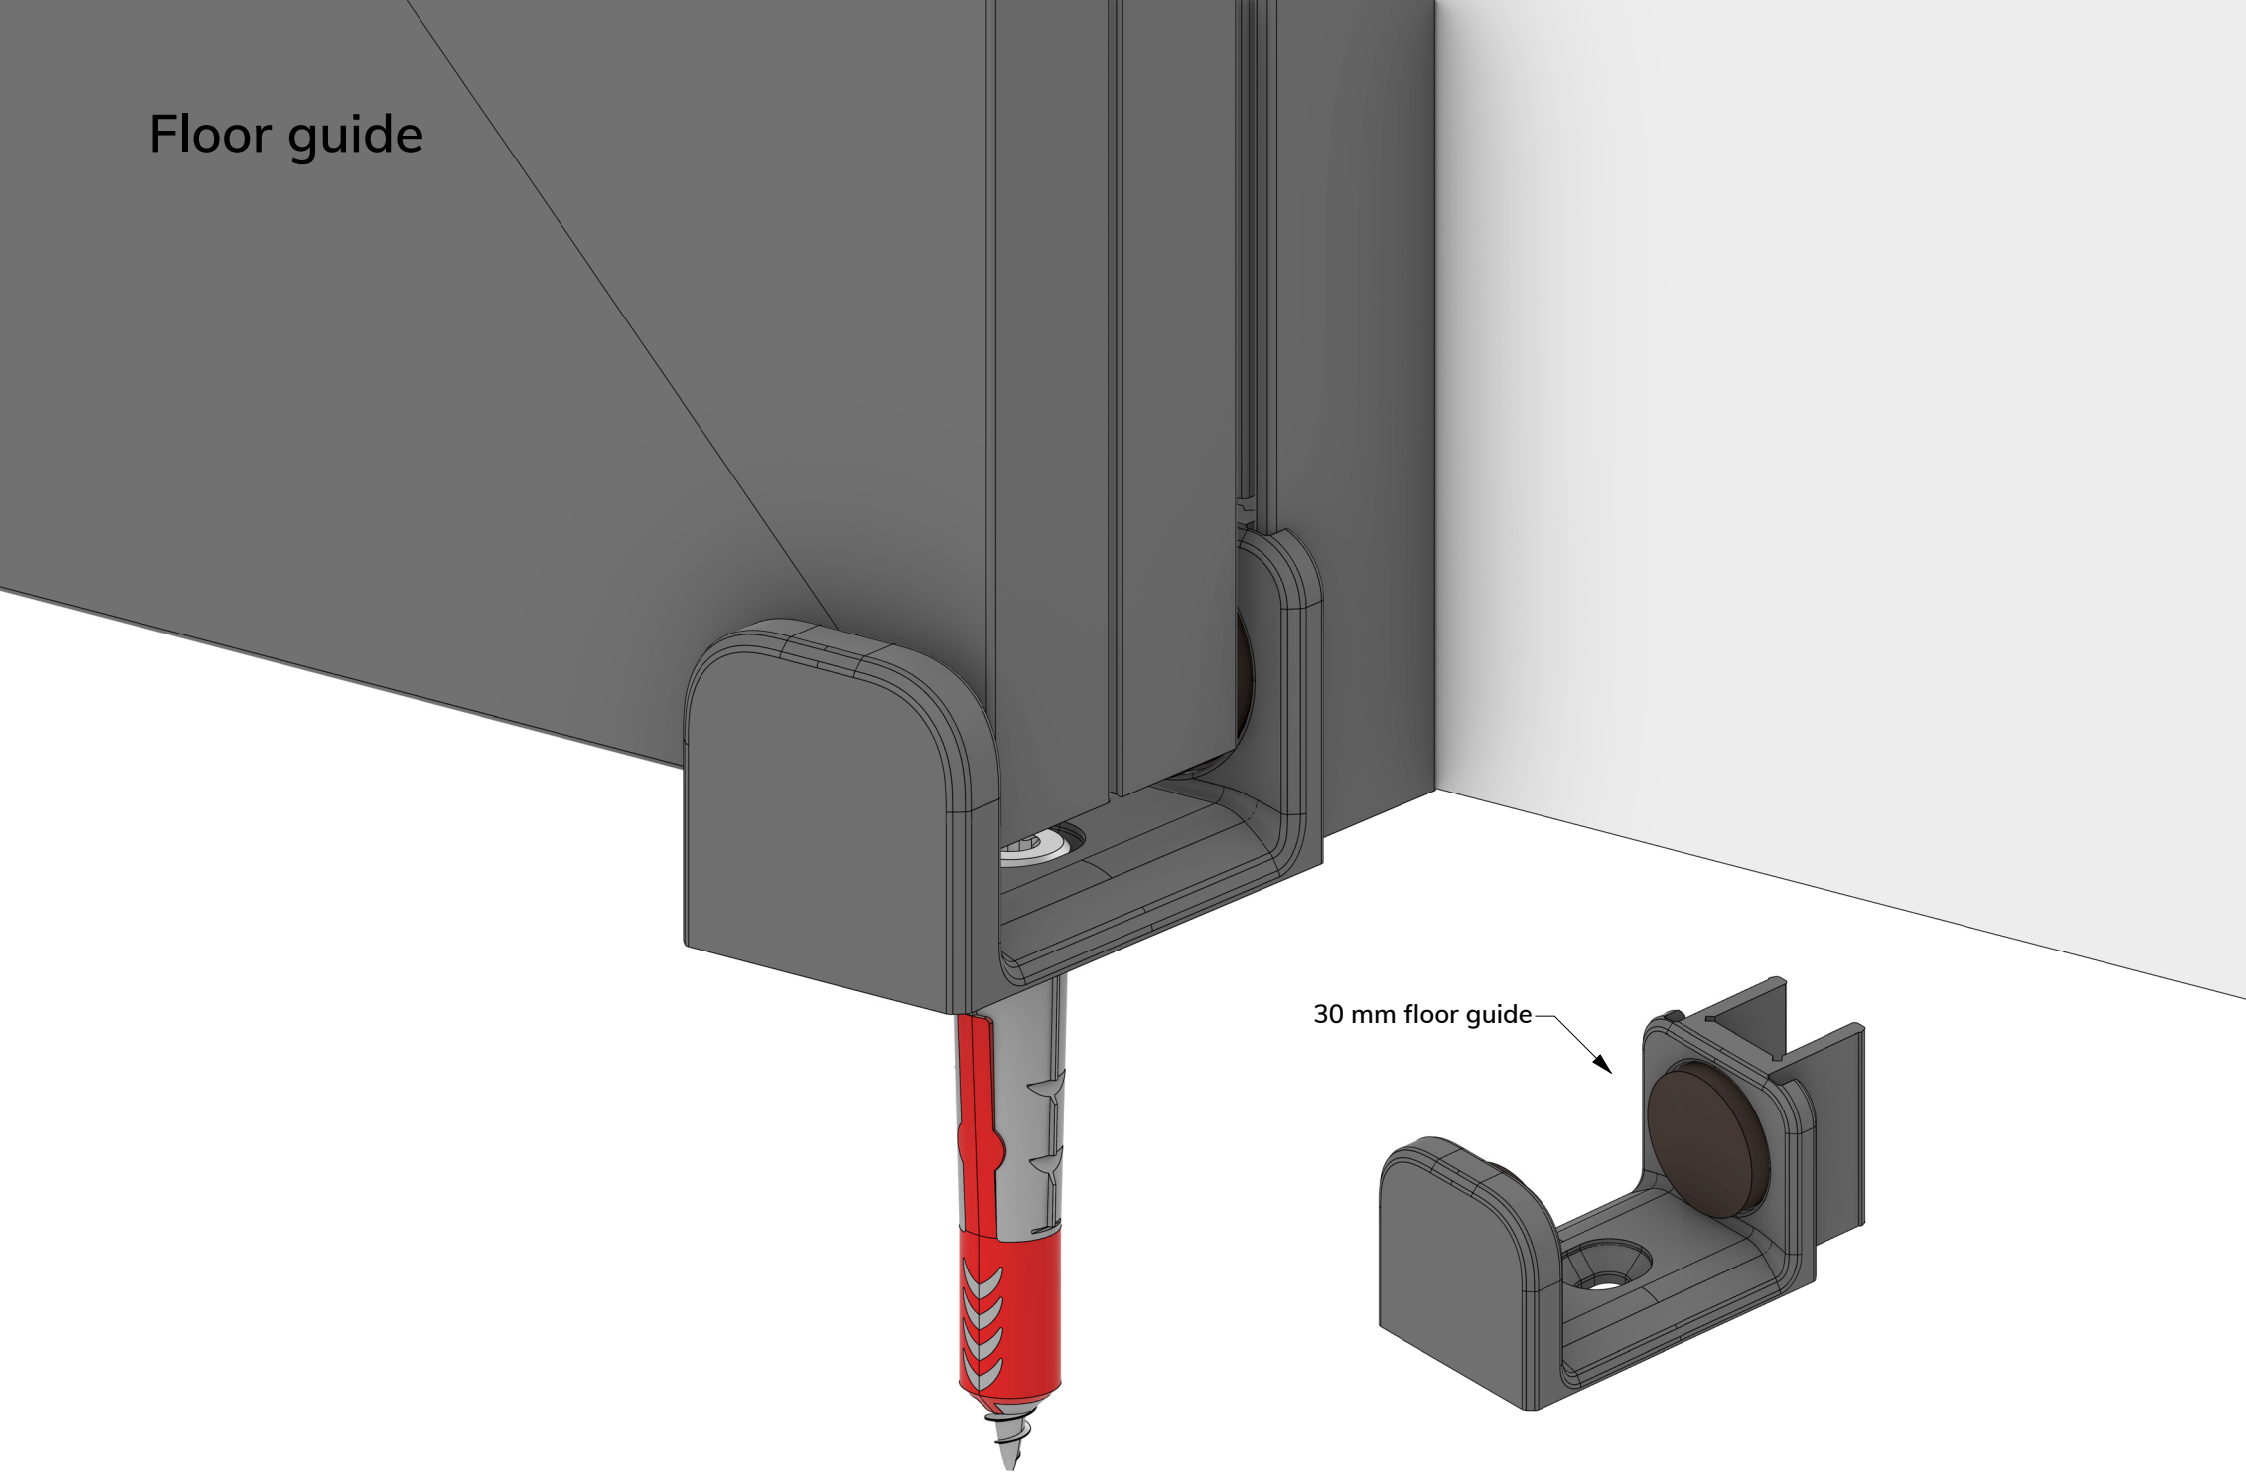

Slide-A-Way 2023

Main components

SAW dimensions

Wall mount possibilities

Ceiling mount possibilities

Aluminium profiles

Overlap dimensions

SAW + fixed partition

Softclose & positioning

Rail end cover plate

Rail & cover profile magnets

Derail protection

Floor guide

30 mm floor guide

Door height adjustment