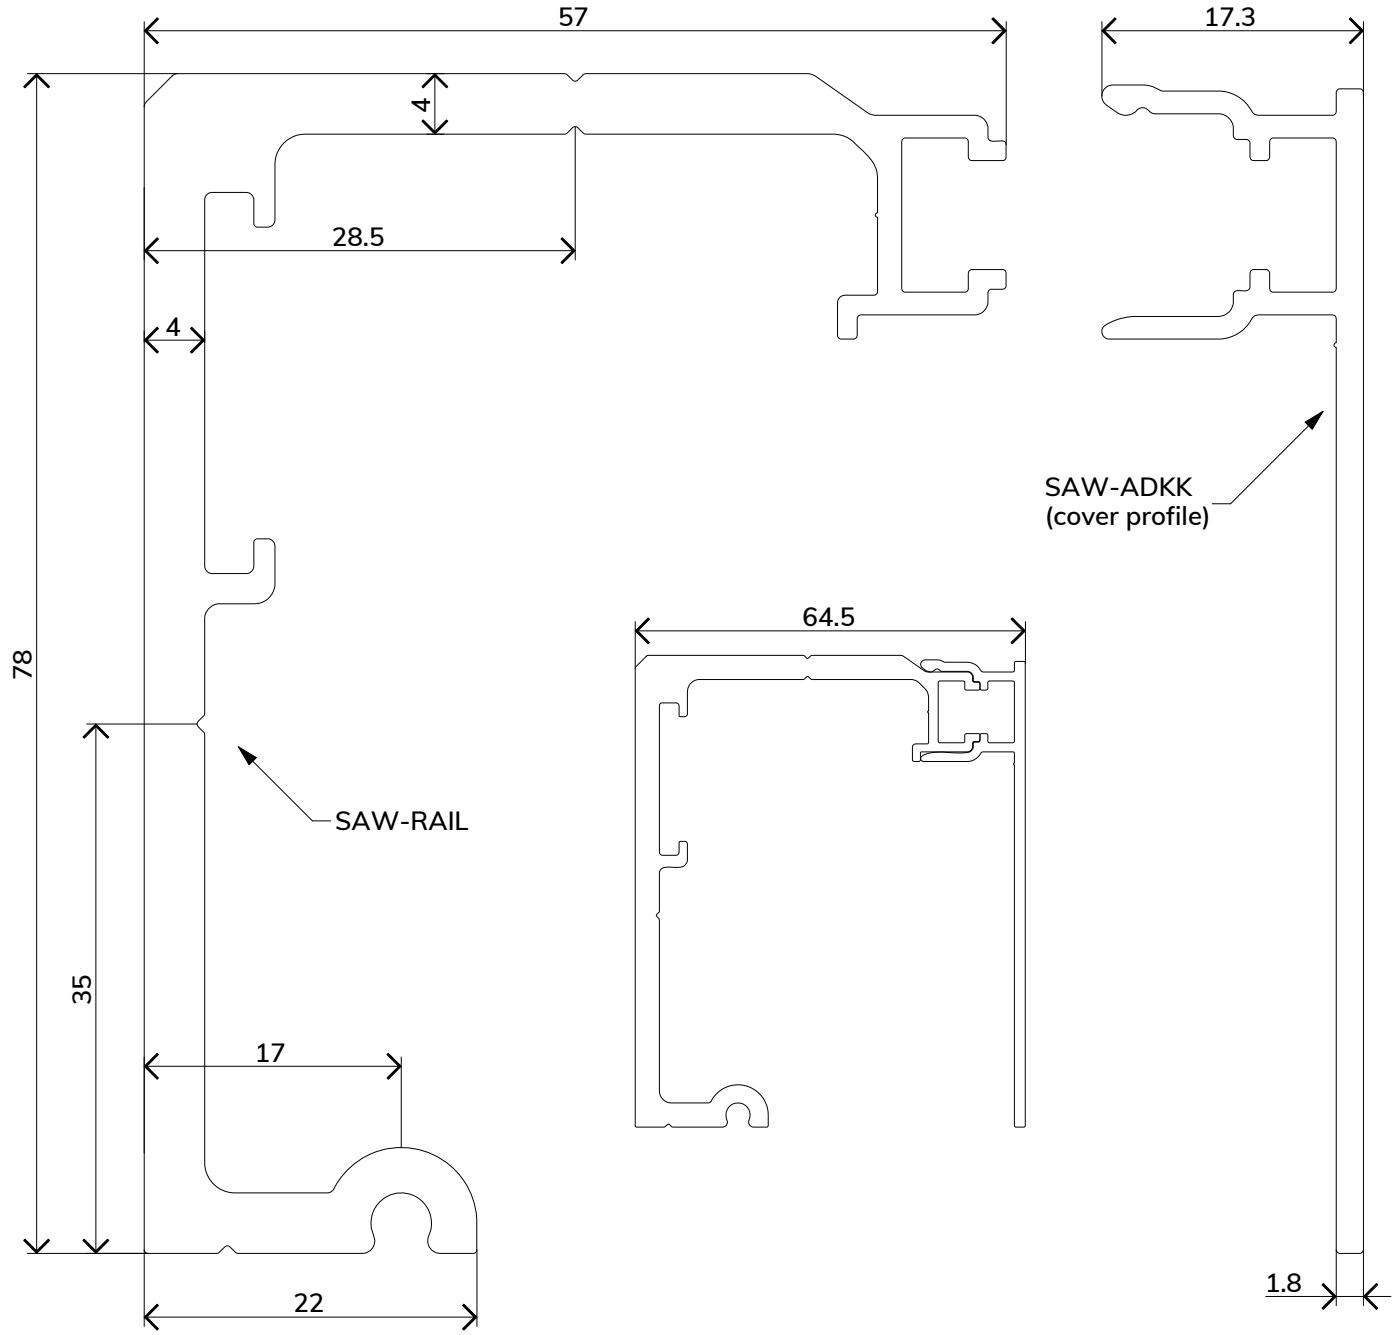

Slide-A-Way 2023

Main components

SAW dimensions

Wall mount possibilities

Ceiling mount possibilities

Aluminium profiles

Overlap dimensions

SAW + fixed partition

Softclose & positioning

Rail end cover plate

Rail & cover profile magnets

Derail protection

Floor guide

30 mm floor guide

Door height adjustment