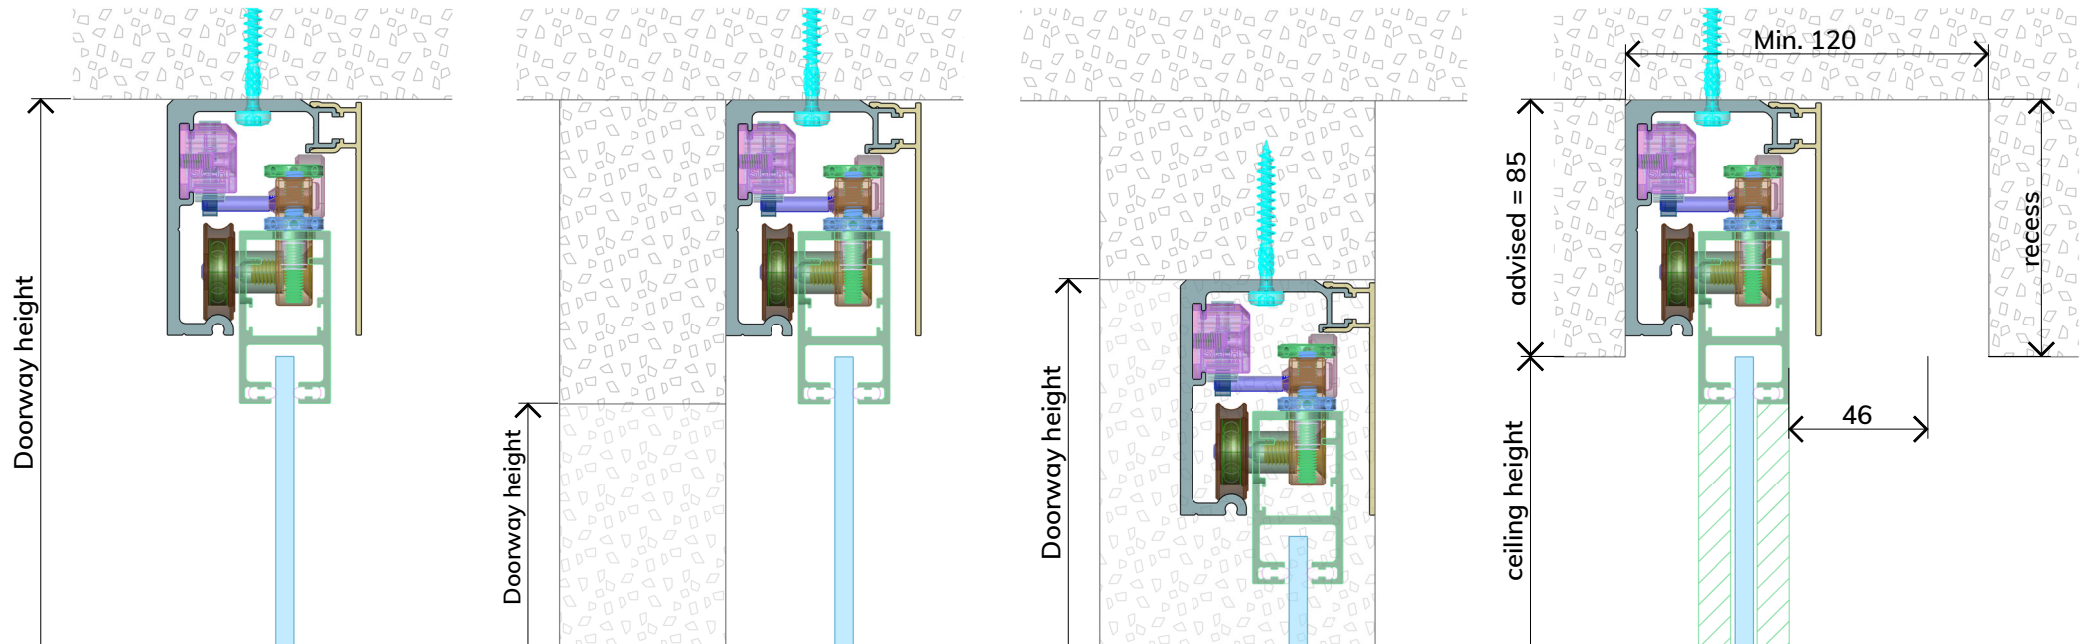

Slide-A-Way 2023

Main components

SAW dimensions

Wall mount possibilities

Ceiling mount possibilities

Aluminium profiles

Overlap dimensions

SAW + fixed partition

Softclose & positioning

Rail end cover plate

Rail & cover profile magnets

Derail protection

Floor guide

30 mm floor guide

Door height adjustment