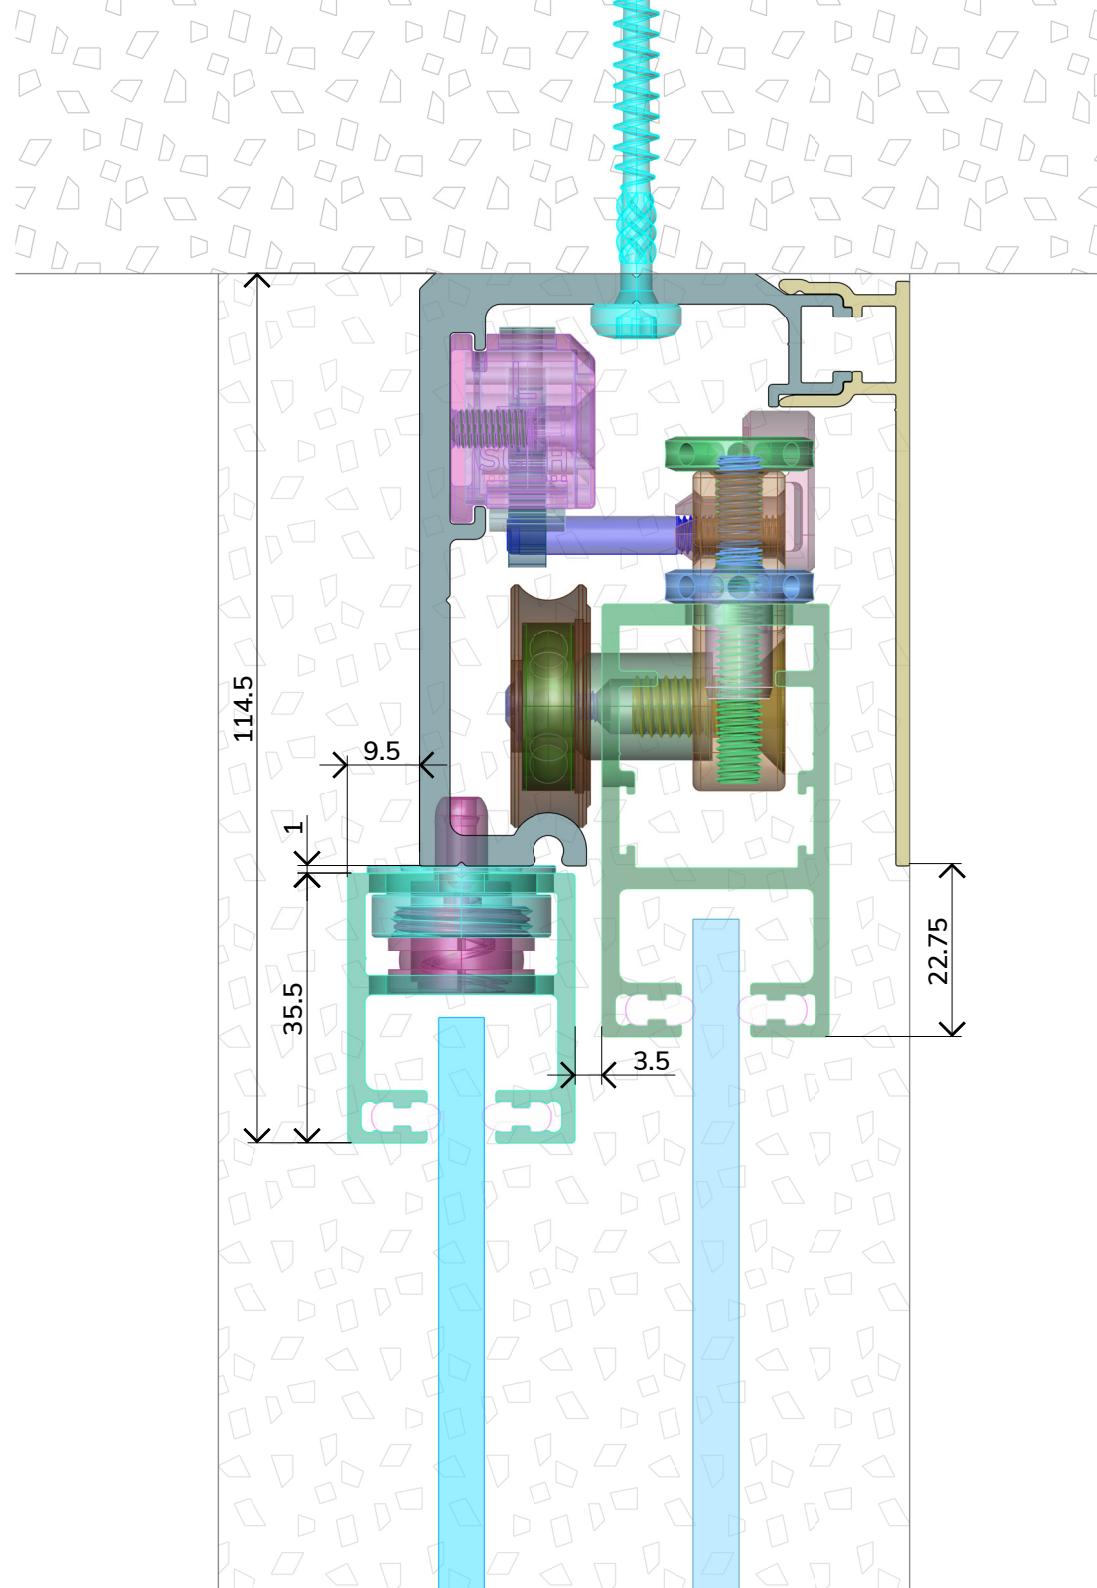

Slide-A-Way 2023

Main components

SAW dimensions

Wall mount possibilities

Ceiling mount possibilities

Aluminium profiles

Overlap dimensions

SAW + fixed partition

Softclose & positioning

Rail end cover plate

Rail & cover profile magnets

Derail protection

Floor guide

30 mm floor guide

Door height adjustment