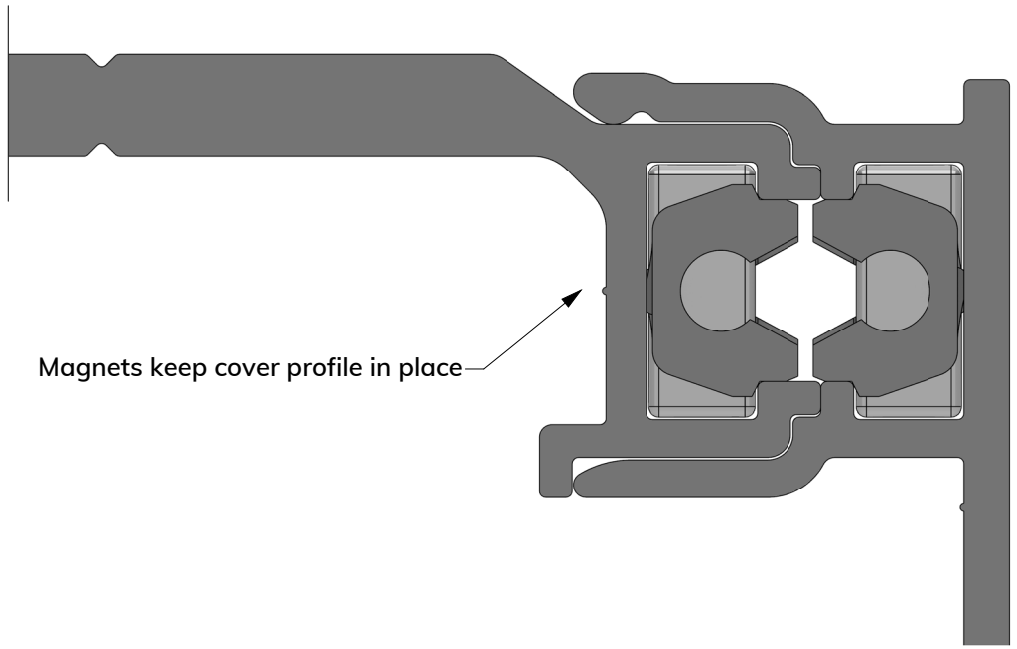

Slide-A-Way 2023

Main components

SAW dimensions

Wall mount possibilities

Ceiling mount possibilities

Aluminium profiles

Overlap dimensions

SAW + fixed partition

Softclose & positioning

Rail end cover plate

Rail & cover profile magnets

Derail protection

Floor guide

30 mm floor guide

Door height adjustment