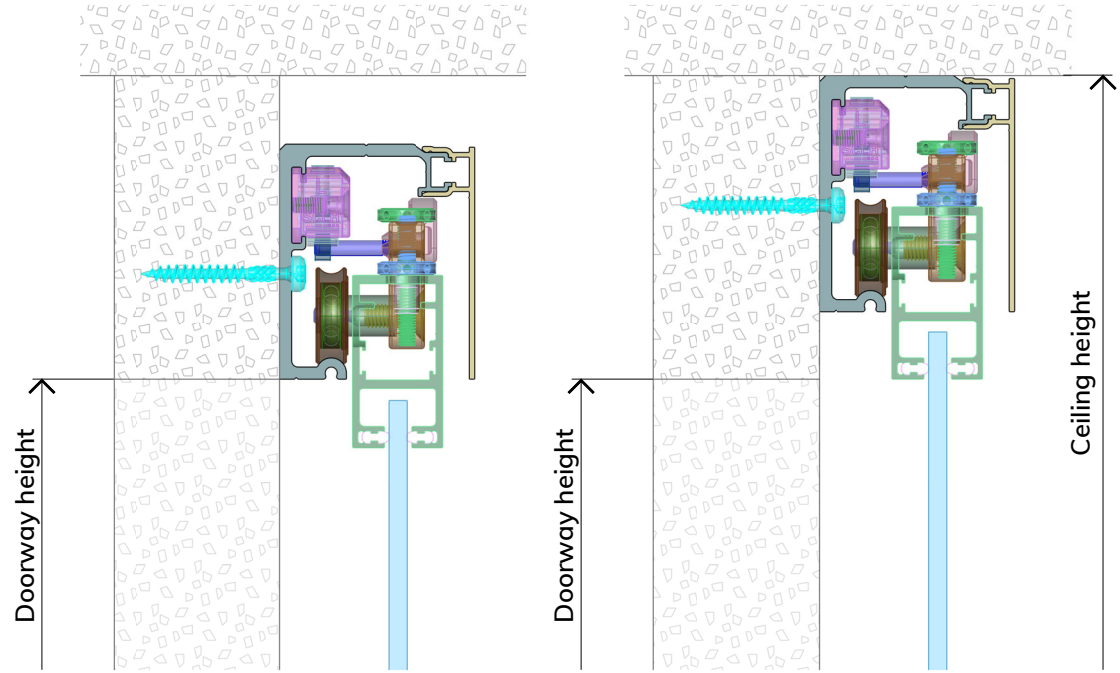

Slide-A-Way 2023

Main components

SAW dimensions

Wall mount possibilities

Ceiling mount possibilities

Aluminium profiles

Overlap dimensions

SAW + fixed partition

Softclose & positioning

Rail end cover plate

Rail & cover profile magnets

Derail protection

Floor guide

30 mm floor guide

Door height adjustment