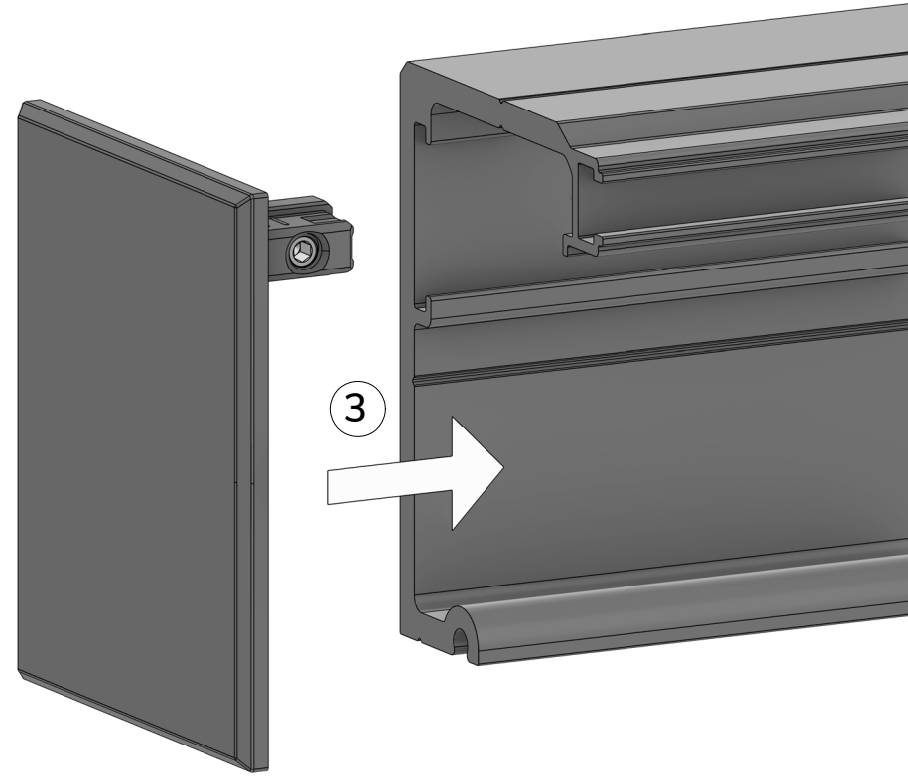

Slide-A-Way 2023

Main components

SAW dimensions

Wall mount possibilities

Ceiling mount possibilities

Aluminium profiles

Overlap dimensions

SAW + fixed partition

Softclose & positioning

Rail end cover plate

Rail & cover profile magnets

Derail protection

Floor guide

30 mm floor guide

Door height adjustment