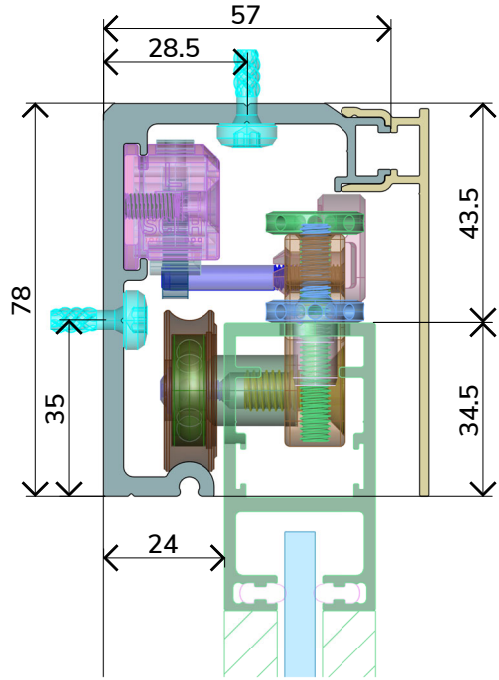

Slide-A-Way 2023

Main components

SAW dimensions

Wall mount possibilities

Ceiling mount possibilities

Aluminium profiles

Overlap dimensions

SAW + fixed partition

Softclose & positioning

Rail end cover plate

Rail & cover profile magnets

Derail protection

Floor guide

30 mm floor guide

Door height adjustment