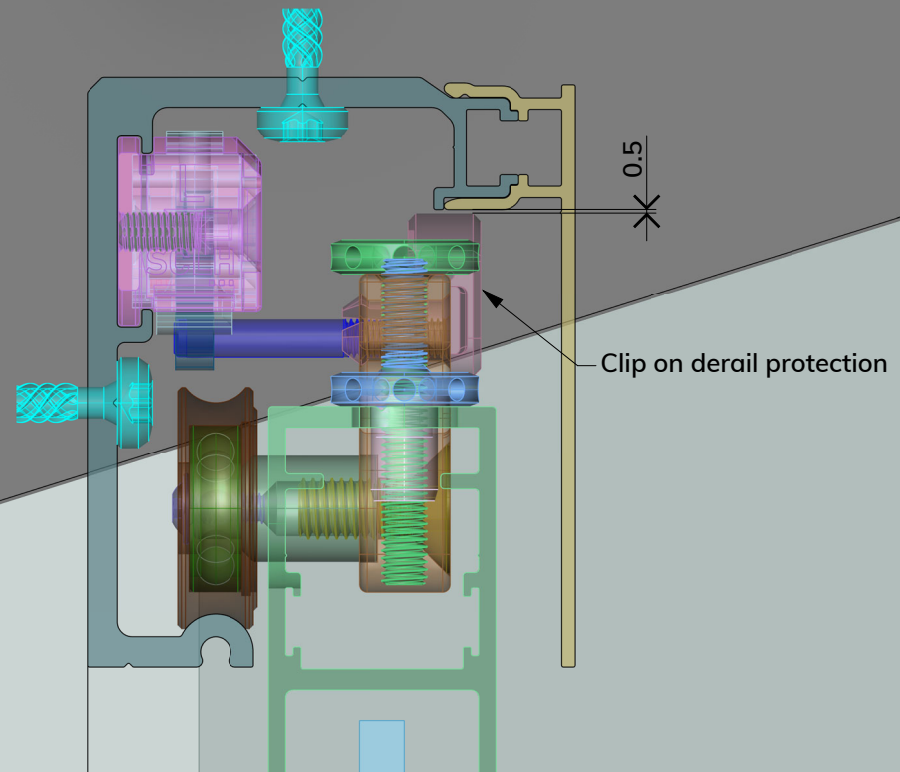

Slide-A-Way 2023

Main components

SAW dimensions

Wall mount possibilities

Ceiling mount possibilities

Aluminium profiles

Overlap dimensions

SAW + fixed partition

Softclose & positioning

Rail end cover plate

Rail & cover profile magnets

Derail protection

Floor guide

30 mm floor guide

Door height adjustment