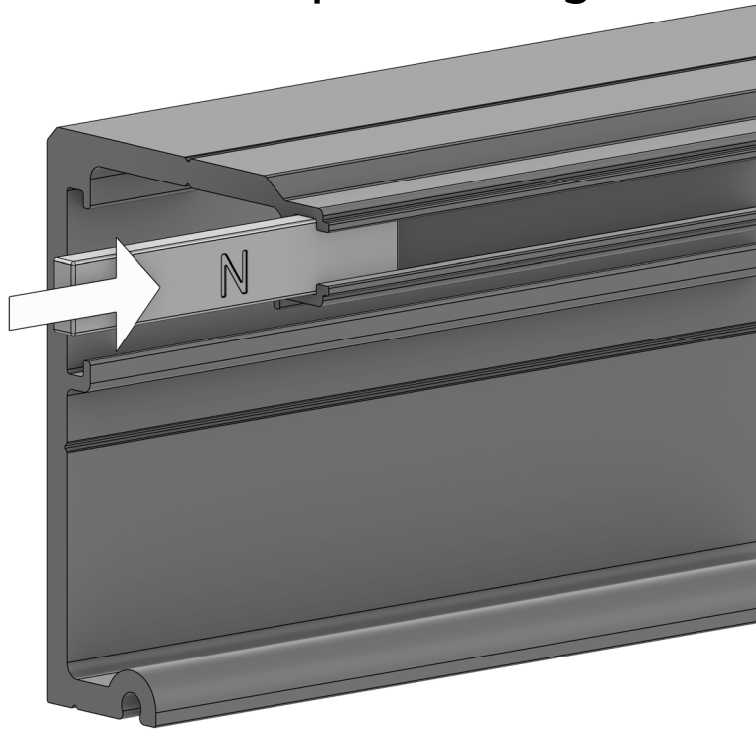

Slide-A-Way 2023

Main components

SAW dimensions

Wall mount possibilities

Ceiling mount possibilities

Aluminium profiles

Overlap dimensions

SAW + fixed partition

Softclose & positioning

Rail end cover plate

Rail & cover profile magnets

Derail protection

Floor guide

30 mm floor guide

Door height adjustment