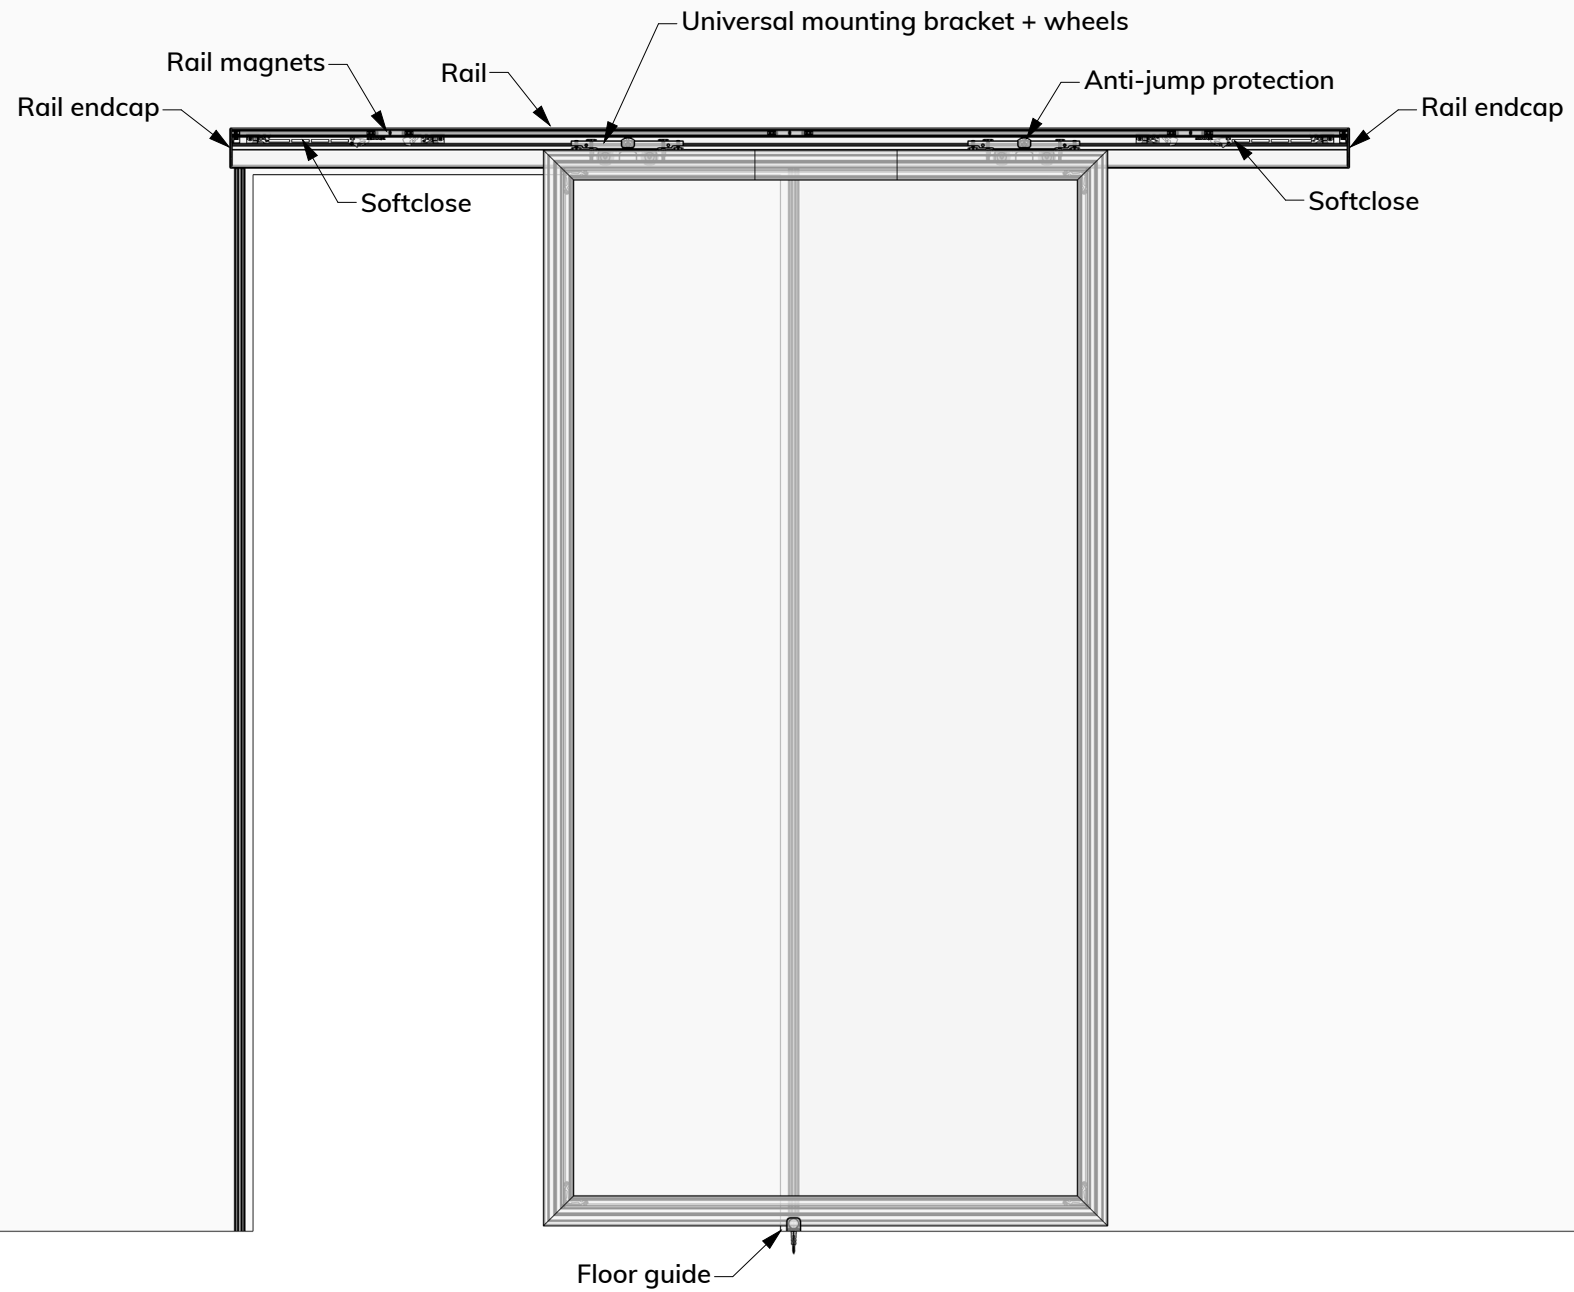

Slide-A-Way 2023

Main components

SAW dimensions

Wall mount possibilities

Ceiling mount possibilities

Aluminium profiles

Overlap dimensions

SAW + fixed partition

Softclose & positioning

Rail end cover plate

Rail & cover profile magnets

Derail protection

Floor guide

30 mm floor guide

Door height adjustment