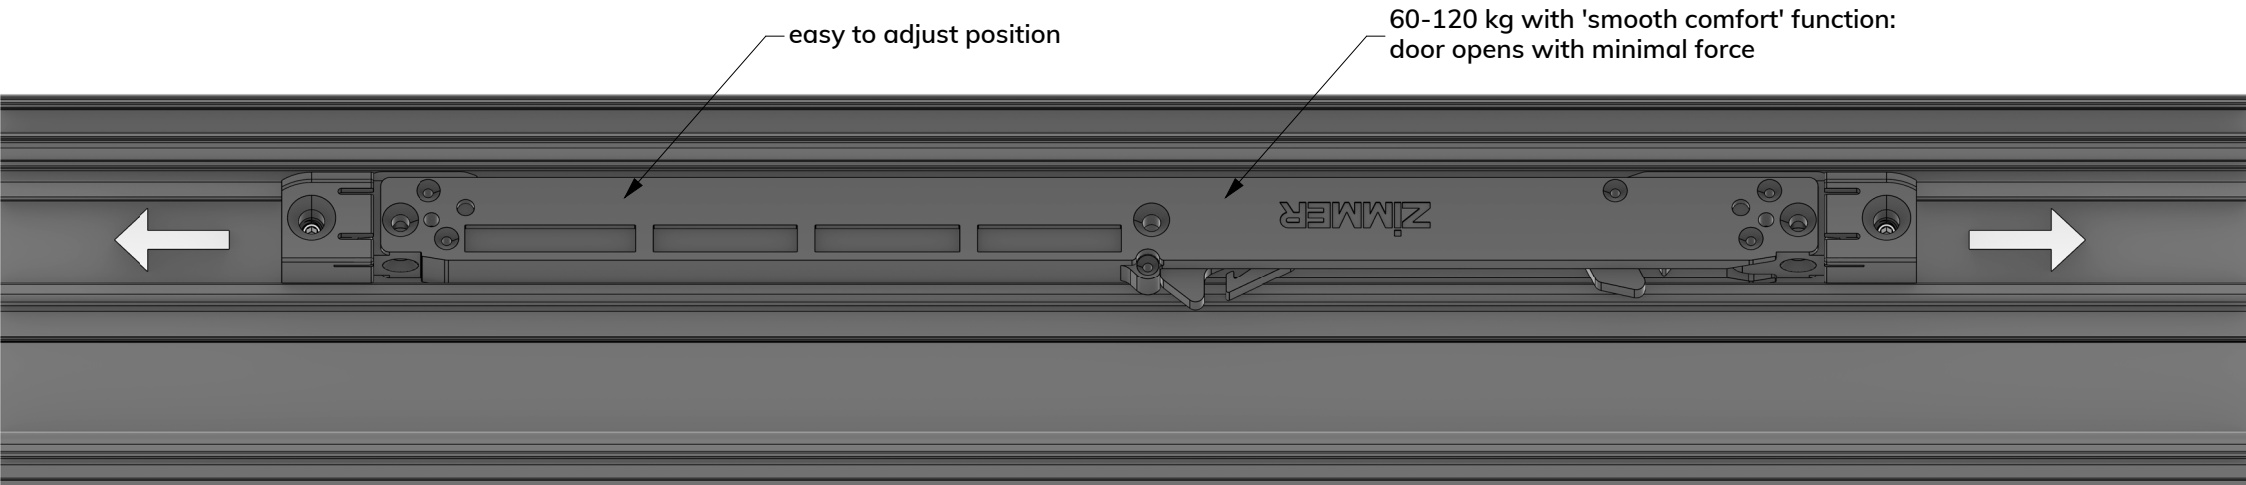

Slide-A-Way 2023

Main components

SAW dimensions

Wall mount possibilities

Ceiling mount possibilities

Aluminium profiles

Overlap dimensions

SAW + fixed partition

Softclose & positioning

Rail end cover plate

Rail & cover profile magnets

Derail protection

Floor guide

30 mm floor guide

Door height adjustment