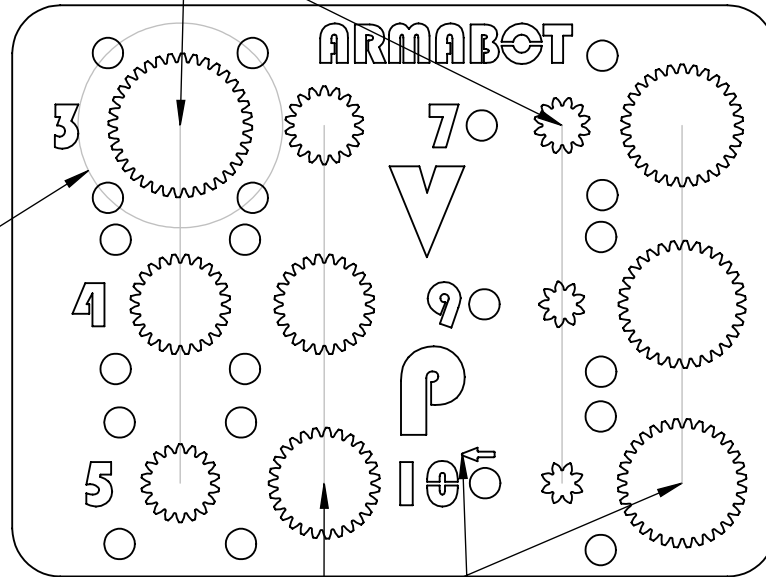

ARMABOT VersaPlanetary Template V2

P/N A0060
Instructions

Left side identifies sun gear.

Holes identify
carrier plates.

Right side identifies planet gear.

10:1 carrier plate is very close in
size to 9:1. Arrow matches
arrow on bottom of 10:1 carrier
plate.