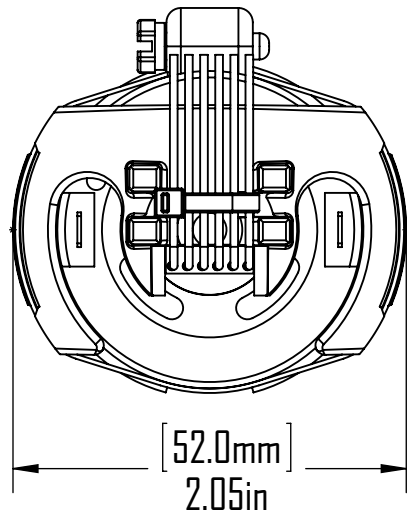

ARMABOT RS7 Encoder - Outline Drawing

Approximate Weight: 0.5oz (15g)
(excludes wires and motor)

Housings
(ABS 30% Glass Filled)