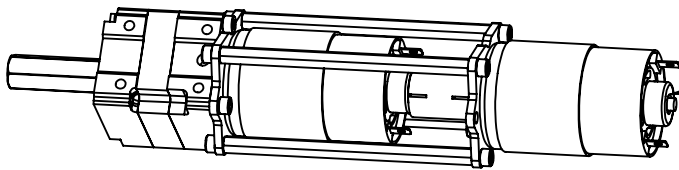

## Backshafter P/N A0044 Installation Instructions

Option 1 (1 Versa Planetary,  
2 775pro or 775 Redline  
motors (not included))

Option 2 (2 Versa Planetary,  
1 775pro or 775 Redline  
motors (not included))