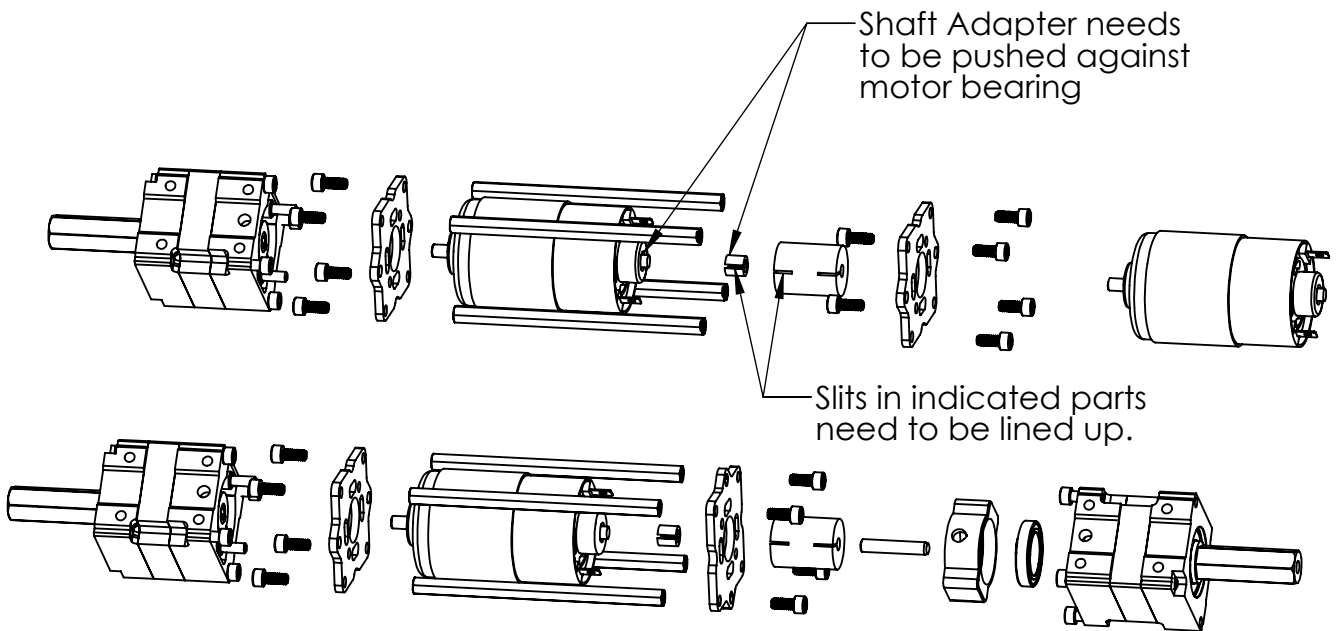

## Backshafter P/N A0044 Installation Instructions

Option 1 (1 Versa Planetary,  
2 775pro or 775 Redline  
motors (not included))

Option 2 (2 Versa Planetary,  
1 775pro or 775 Redline  
motors (not included))