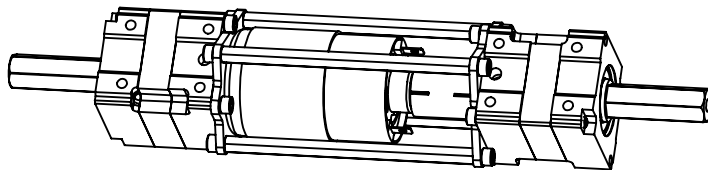

## Backshafter P/N A0044 Installation Instructions

Option 1 (1 Versa Planetary,  
2 775pro or 775 Redline  
motors (not included))

Option 2 (2 Versa Planetary,  
1 775pro or 775 Redline  
motors (not included))