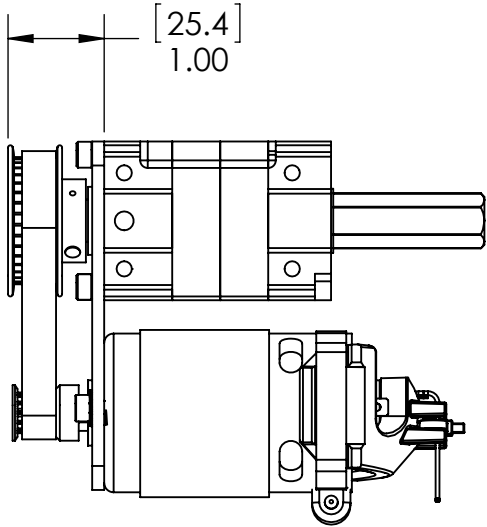

ARMABOT

Armabot V1 & V2 P/N A0038 Outline Drawing

Planetary
Gearbox and
Motor not
Included

Weight: Approx 3.2oz (91g)