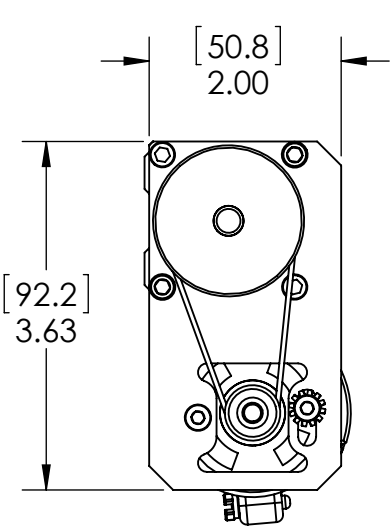

ARMABOT

Armabot V1 & V2 P/N A0038 Outline Drawing

Planetary
Gearbox and
Motor not
Included

Weight: Approx 3.2oz (91g)