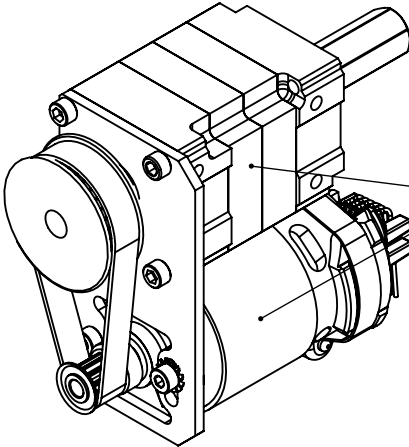

ARMABOT

Armabot V1 & V2 P/N A0038 Outline Drawing

Planetary
Gearbox and
Motor not
Included

Weight: Approx 3.2oz (91g)