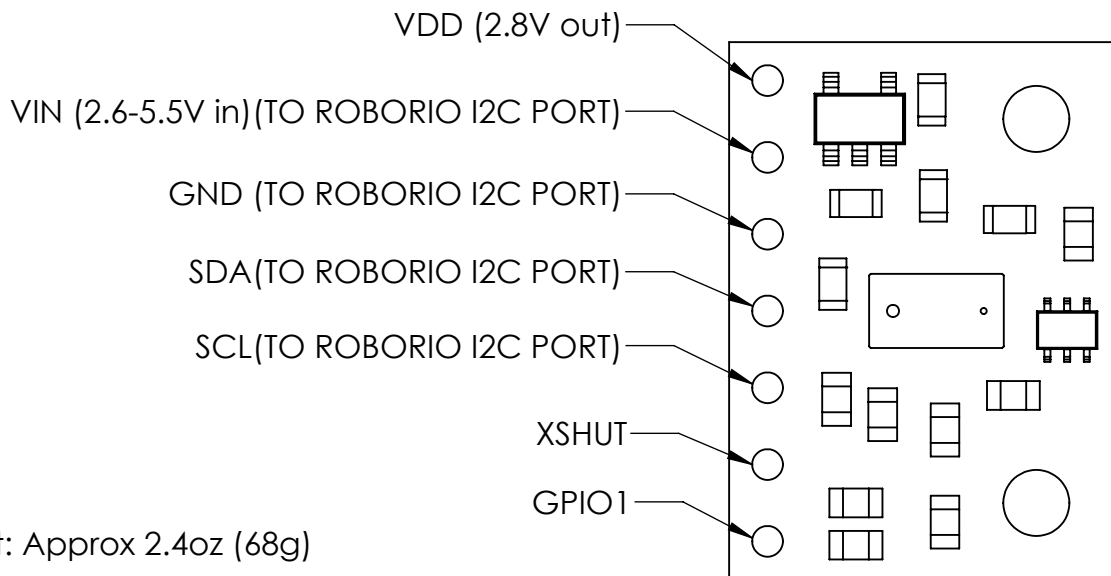

## Avalanche LIDAR P/N A0072 Outline Drawing

Weight: Approx 2.4oz (68g)