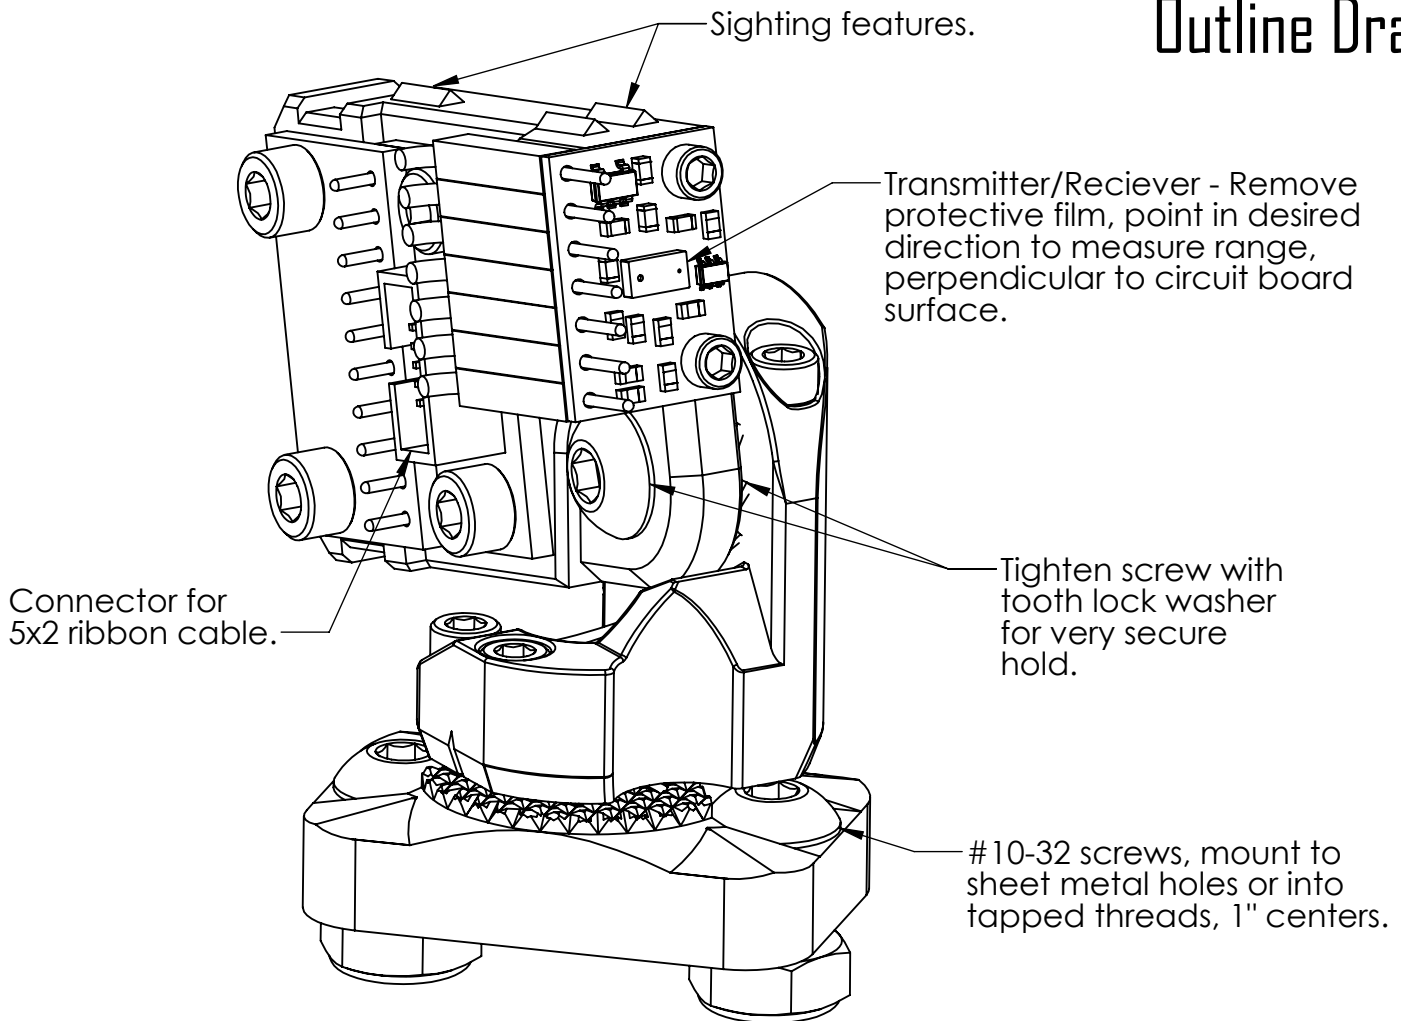

## Avalanche LIDAR P/N A0072 Outline Drawing

Weight: Approx 2.4oz (68g)