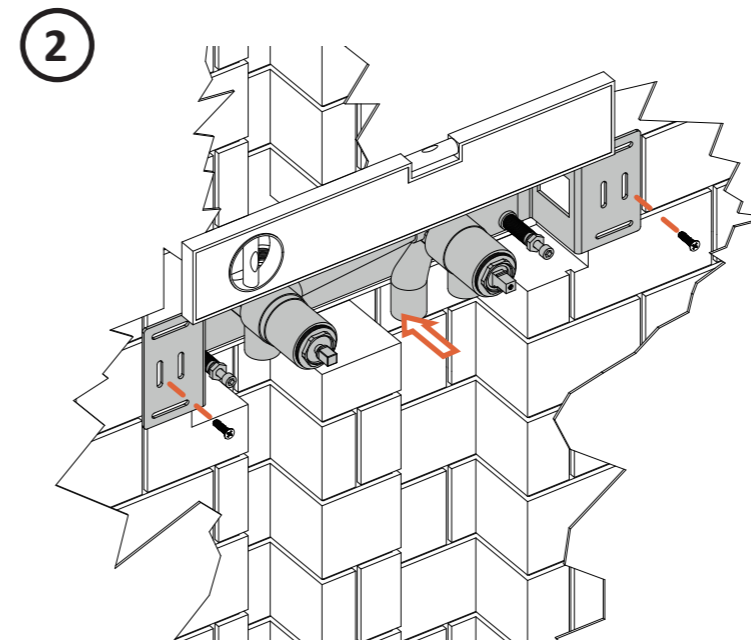

part of **dline**

Qtoo built-in
Mounting instruction

dline

12

13

14

15

16

E (QS3300)

	L	L1	L2	L3	L4	H	H1
A	301mm	186mm	139mm	54mm	-	95mm	118mm
B	245mm	131mm	123mm	-	-		
C	421mm	306mm	139mm	54mm	120mm	95mm	118mm
D	471mm	356mm			170mm		
E							

—Material : stainless steel 304

—1/2" at water in/outlet