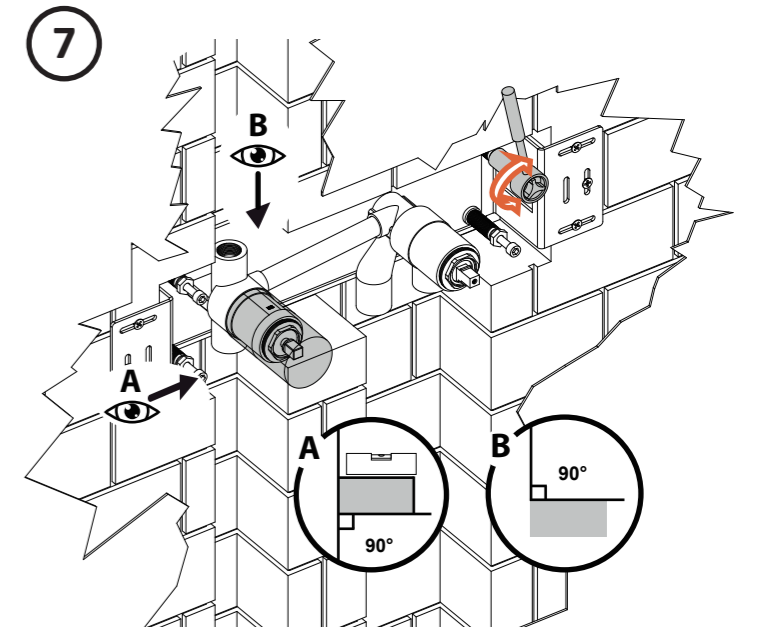

part of **dline**

Qtoo built-in
Mounting instruction

dline

12

13

14

15

16

E (QS3300)

	L	L1	L2	L3	L4	H	H1
A	301mm	186mm	139mm	54mm	-	95mm	118mm
B	245mm	131mm	123mm	-	-		
C	421mm	306mm	139mm	54mm	120mm	95mm	118mm
D	471mm	356mm			170mm		
E							

—Material : stainless steel 304

—1/2" at water in/outlet