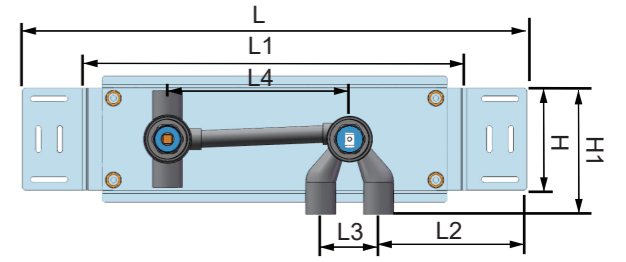

part of **dline**

Qtoo built-in
Mounting instruction

dline

12

13

14

15

16

E (QS3300)

	L	L1	L2	L3	L4	H	H1
A	301mm	186mm	139mm	54mm	-	95mm	118mm
B	245mm	131mm	123mm	-	-		
C	421mm	306mm	139mm	54mm	120mm	95mm	118mm
D	471mm	356mm			170mm		
E							

—Material : stainless steel 304

—1/2" at water in/outlet