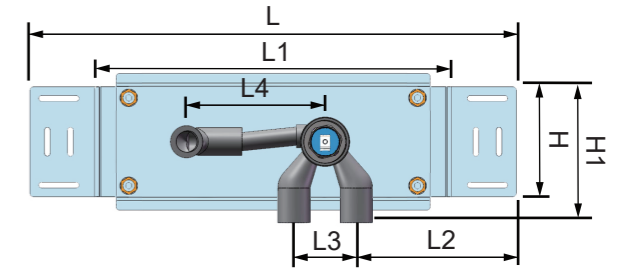

12

13

14

15

16

A (QS3100)

C (QT3100)

D (QS3200)

E (QS3300)

A (QS3100)

B (QS3400)

C (QT3100)

D (QS3200)

E (QS3300)

	L	L1	L2	L3	L4	H	H1
A	301mm	186mm	139mm	54mm	-	95mm	118mm
B	245mm	131mm	123mm	-	-		
C	421mm	306mm	139mm	54mm	120mm	95mm	118mm
D	471mm	356mm			170mm		
E							

—Material : stainless steel 304

—1/2" at water in/outlet