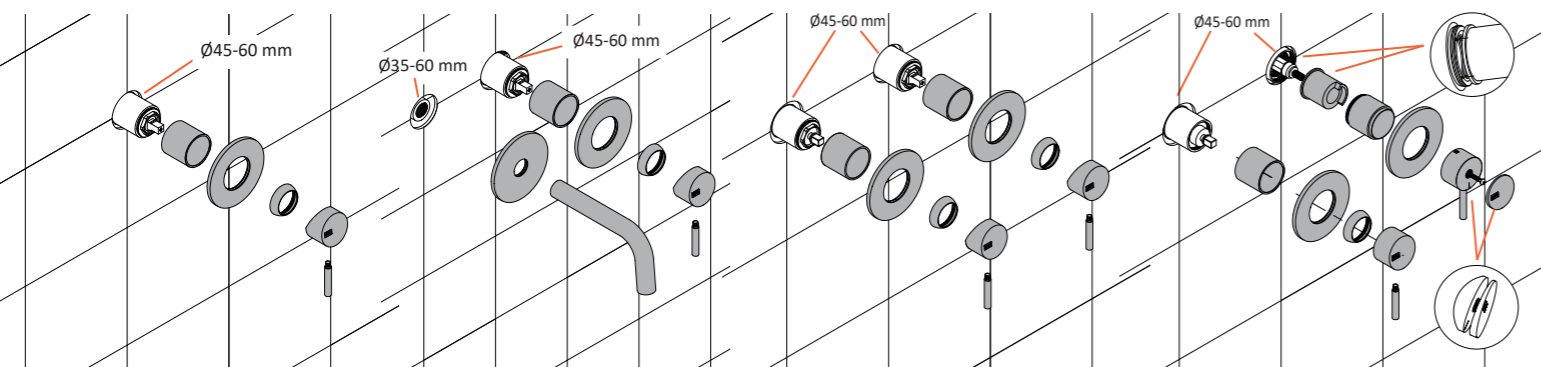

16

A (QS3100)

C (QT3100)

D (QS3200)

E (QS3300)