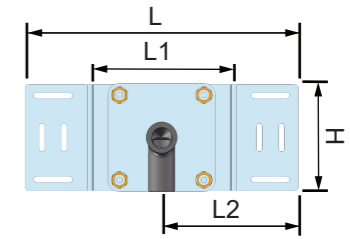

12

13

14

15

16

A (QS3100)

C (QT3100)

D (QS3200)

E (QS3300)

A (QS3100)

B (QS3400)

C (QT3100)

D (QS3200)

E (QS3300)

	L	L1	L2	L3	L4	H	H1
A	301mm	186mm	139mm	54mm	-	95mm	118mm
B	245mm	131mm	123mm	-	-		
C	421mm	306mm	139mm	54mm	120mm	95mm	118mm
D	471mm	356mm			170mm		
E							

—Material : stainless steel 304

—1/2" at water in/outlet