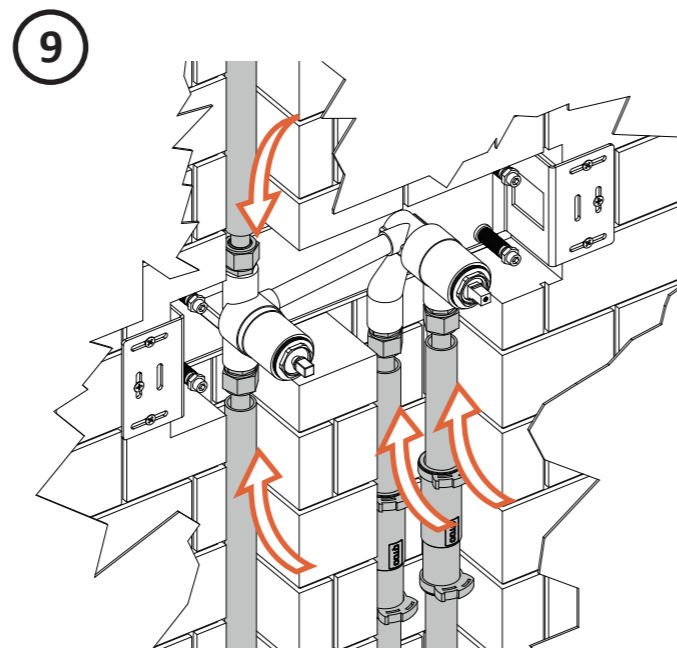

part of **dline**

Qtoo built-in
Mounting instruction

dline

12

13

14

15

16

E (QS3300)

	L	L1	L2	L3	L4	H	H1
A	301mm	186mm	139mm	54mm	-	95mm	118mm
B	245mm	131mm	123mm	-	-		
C	421mm	306mm	139mm	54mm	120mm	95mm	118mm
D	471mm	356mm			170mm		
E							

—Material : stainless steel 304

—1/2" at water in/outlet