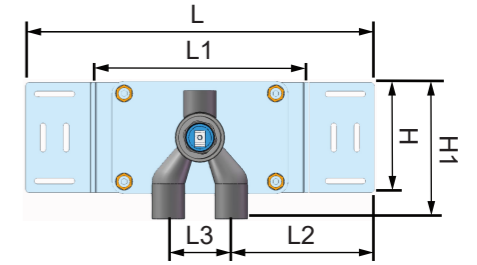

A (QS3100)

B (QS3400)