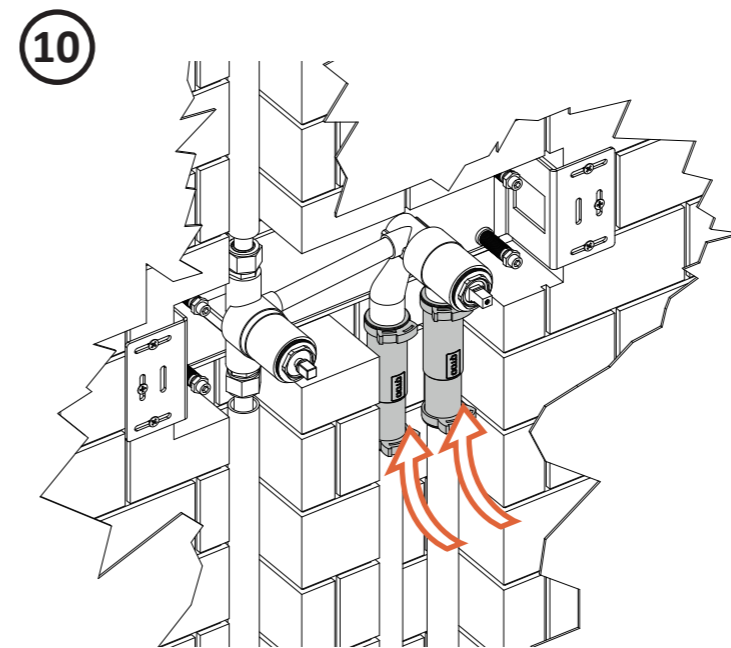

part of **dline**

Qtoo built-in
Mounting instruction

dline

12

13

14

15

16

E (QS3300)

	L	L1	L2	L3	L4	H	H1
A	301mm	186mm	139mm	54mm	-	95mm	118mm
B	245mm	131mm	123mm	-	-		
C	421mm	306mm	139mm	54mm	120mm	95mm	118mm
D	471mm	356mm			170mm		
E							

—Material : stainless steel 304

—1/2" at water in/outlet