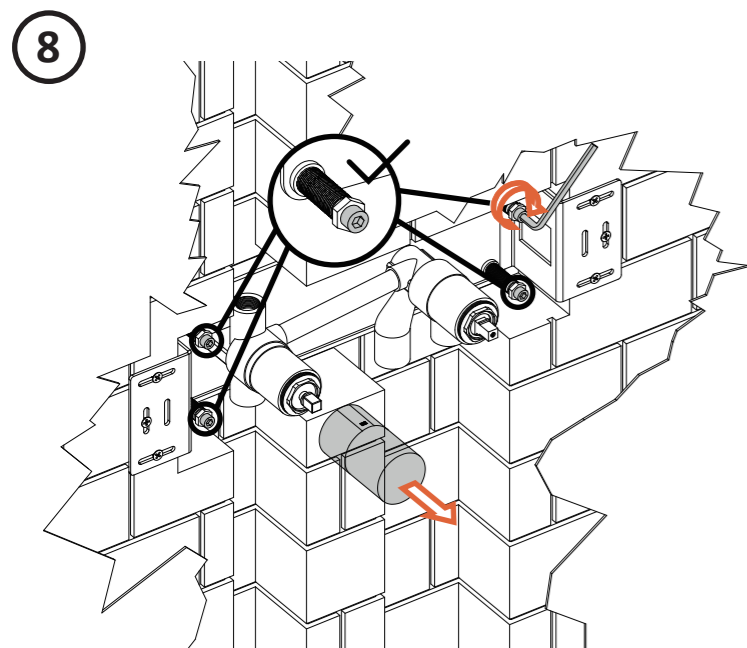

part of **dline**

Qtoo built-in
Mounting instruction

dline

12

13

14

15

16

E (QS3300)

	L	L1	L2	L3	L4	H	H1
A	301mm	186mm	139mm	54mm	-	95mm	118mm
B	245mm	131mm	123mm	-	-		
C	421mm	306mm	139mm	54mm	120mm	95mm	118mm
D	471mm	356mm			170mm		
E							

—Material : stainless steel 304

—1/2" at water in/outlet