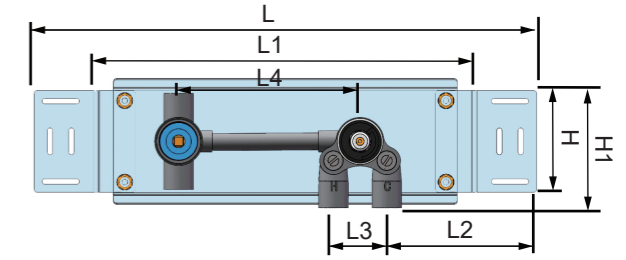

part of **dline**

Qtoo built-in
Mounting instruction

dline

12

13

14

15

16

E (QS3300)

	L	L1	L2	L3	L4	H	H1
A	301mm	186mm	139mm	54mm	-	95mm	118mm
B	245mm	131mm	123mm	-	-		
C	421mm	306mm	139mm	54mm	120mm	95mm	118mm
D	471mm	356mm			170mm		
E							

—Material : stainless steel 304

—1/2" at water in/outlet