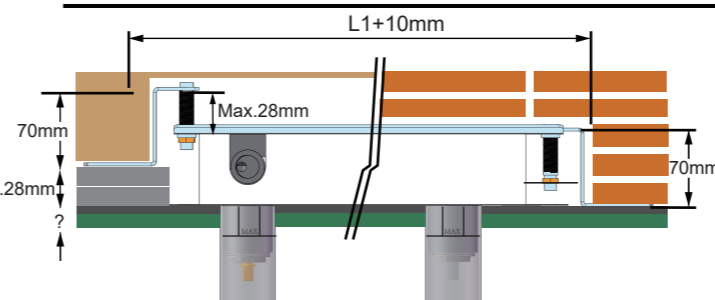

part of **dline**

Qtoo built-in
Mounting instruction

dline

12

13

14

15

16

E (QS3300)

	L	L1	L2	L3	L4	H	H1
A	301mm	186mm	139mm	54mm	-	95mm	118mm
B	245mm	131mm	123mm	-	-		
C	421mm	306mm	139mm	54mm	120mm	95mm	118mm
D	471mm	356mm			170mm		
E							

—Material : stainless steel 304

—1/2" at water in/outlet