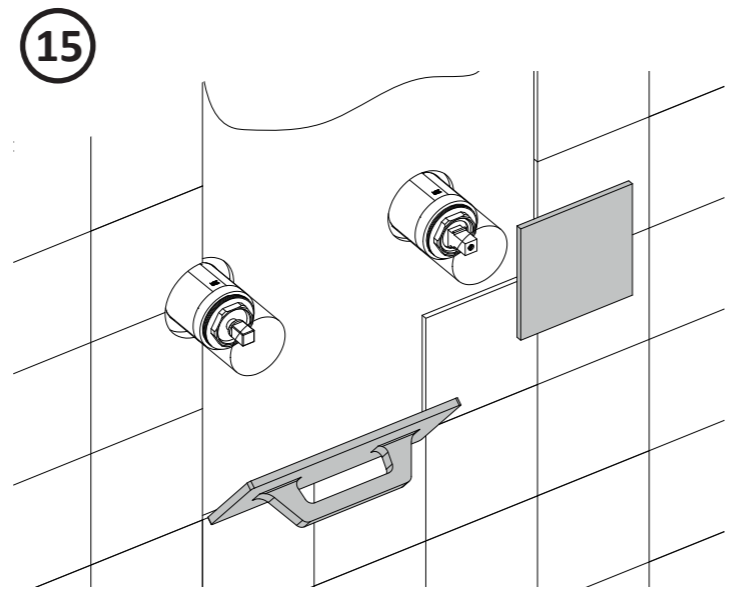

part of **dline**

Qtoo built-in
Mounting instruction

dline

12

13

14

15

16

E (QS3300)

	L	L1	L2	L3	L4	H	H1
A	301mm	186mm	139mm	54mm	-	95mm	118mm
B	245mm	131mm	123mm	-	-		
C	421mm	306mm	139mm	54mm	120mm	95mm	118mm
D	471mm	356mm			170mm		
E							

—Material : stainless steel 304

—1/2" at water in/outlet