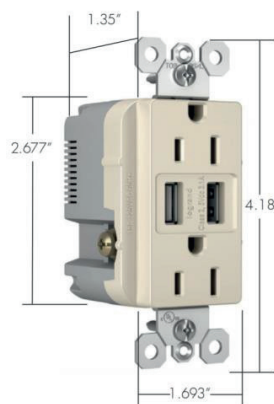

MODELS

- Duplex
- Duplex GFCI
- Duplex with USB
- Phone (RJ11)
- Data (Cat 5 or Cat 6)
- Cable TV (F Type Coax)

ussales@forbesandlomax.com | www.forbesandlomax.com