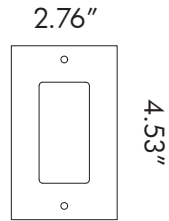

OUTLETS

1 GANG