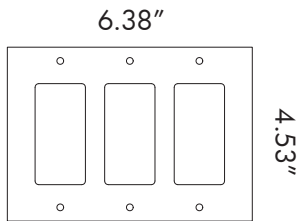

MODELS

- Duplex
- Duplex GFCI
- Duplex with USB
- Phone (RJ11)
- Data (Cat 5 or Cat 6)
- Cable TV (F Type Coax)

ussales@forbesandlomax.com | www.forbesandlomax.com

OUTLETS

1 GANG

2 GANG

3 GANG

4 GANG