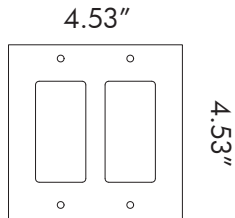

MODELS

- Duplex
- Duplex GFCI
- Duplex with USB
- Phone (RJ11)
- Data (Cat 5 or Cat 6)
- Cable TV (F Type Coax)

ussales@forbesandlomax.com | www.forbesandlomax.com

OUTLETS

1 GANG

2 GANG

3 GANG

4 GANG