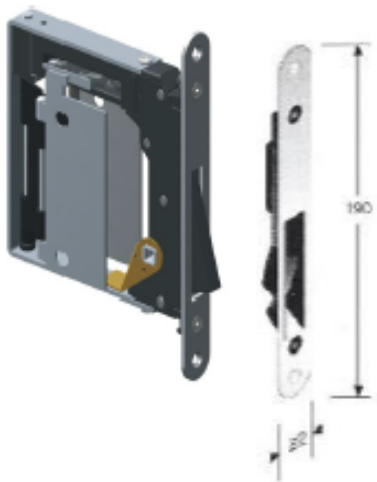

### for **SWING** doors – NM series

No-Ha mini is a real innovation which is why it was patented. The system integrates door handle and magnetic lock in one box.

It enables doors to be opened and shut without a visible door handle.

The handle can be completely hidden by giving the catch the same finish as the door and walls.

**NM 937**  
With privacy lock

## for **SWING** doors – NM 937

This is the handle you need for your bathroom doors. You have all the functionalities of the invisible handle and gives you the privacy at the inside of your bathroom with a one sided locking mechanism. There is still an emergency option to open it from the outside.