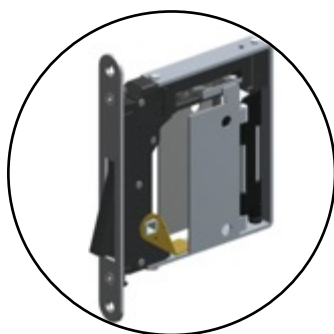

**Noha**<sup>®</sup>  
the invisible handle

### for **SWING** doors – NM series

No-Ha mini is a real innovation which is why it was patented. The system integrates door handle and magnetic lock in one box.

It enables doors to be opened and shut without a visible door handle.

The handle can be completely hidden by giving the catch the same finish as the door and walls.

**NM 937**  
With privacy lock

## for **SWING** doors – NM 937

This is the handle you need for your bathroom doors. You have all the functionalities of the invisible handle and gives you the privacy at the inside of your bathroom with a one sided locking mechanism. There is still an emergency option to open it from the outside.