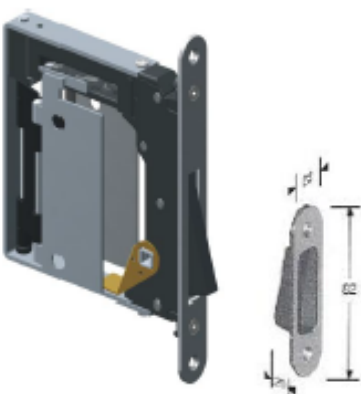

### for **SWING** doors – NM series

No-Ha mini is a real innovation which is why it was patented. The system integrates door handle and magnetic lock in one box.

It enables doors to be opened and shut without a visible door handle.

The handle can be completely hidden by giving the catch the same finish as the door and walls.

**NM 937**  
With privacy lock

## for **SWING** doors – NM 937

This is the handle you need for your bathroom doors. You have all the functionalities of the invisible handle and gives you the privacy at the inside of your bathroom with a one sided locking mechanism. There is still an emergency option to open it from the outside.

### NM 937 S0/...

This is the version with the longer striking plate, this is the original solution. Available in different finishes of front plates:

SATIN CHROME	NM 937 S0/SC
POLISH CHROME	NM 937 S0/PC
POLISH BRASS	NM 937 S0/PB
BLACK	NM 937 S0/BL