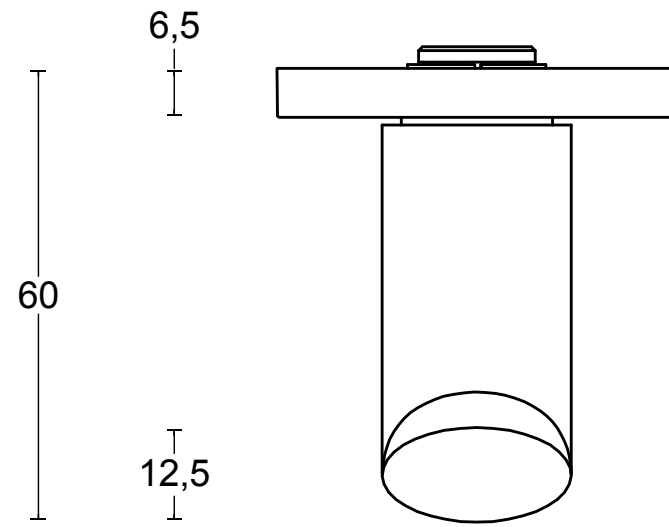

## INC PBI103-G solid sprung lever handle on rose PVD satin black

Productgroup: lever handles  
Collection: INC by PIET BOON  
Designer: Piet Boon  
Finish: PVD satin black  
Unit: pair  
Article code: 3601D004IZXX0

# PBI103-G

lever handle  
stainless steel

<b>FORMANI®</b>		Part number:	
Doc no.: 3601D004 PBI103G V02.dwg		<b>PBI103-G</b>	Format:
Drawn by: Christian Brimbois	Creation date: 12-2-2019		<b>A3</b>
FORMANI HOLLAND B.V. EUROPALAAN 12 6199 AB MAASTRICHT-AIRPORT NL T +31 (0)43 308 90 00 INFO@FORMANI.COM FORMANI.COM			