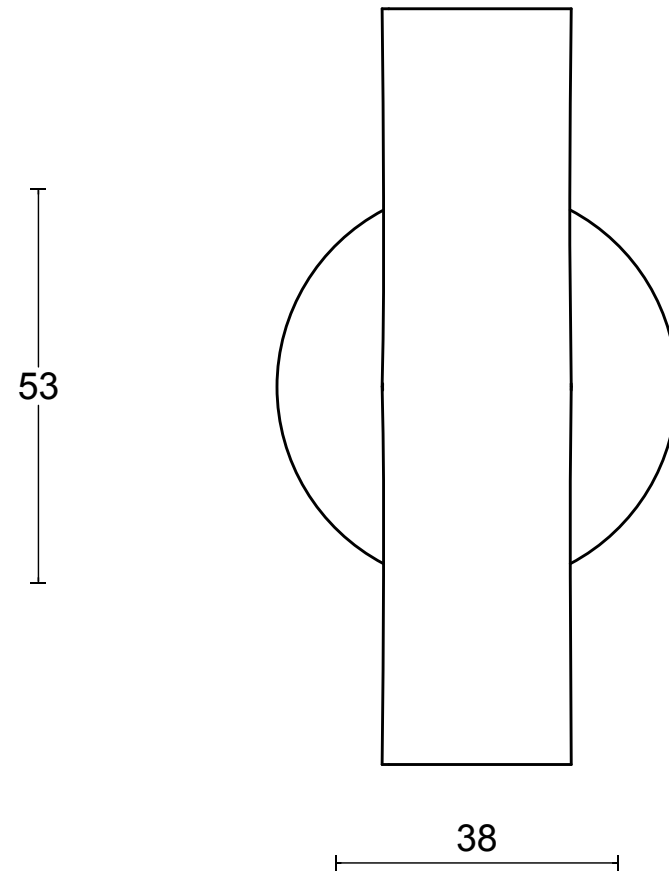

## INC PBI103-G solid sprung lever handle on rose PVD satin black

Productgroup: lever handles  
Collection: INC by PIET BOON  
Designer: Piet Boon  
Finish: PVD satin black  
Unit: pair  
Article code: 3601D004IZXX0

# PBI103-G

lever handle  
stainless steel

<b>FORMANI®</b>		Part number:	
Doc no.: 3601D004 PBI103G V02.dwg		<b>PBI103-G</b>	Format:
Drawn by: Christian Brimbois	Creation date: 12-2-2019		<b>A3</b>
FORMANI HOLLAND B.V. EUROPALAAN 12 6199 AB MAASTRICHT-AIRPORT NL T +31 (0)43 308 90 00 INFO@FORMANI.COM FORMANI.COM			