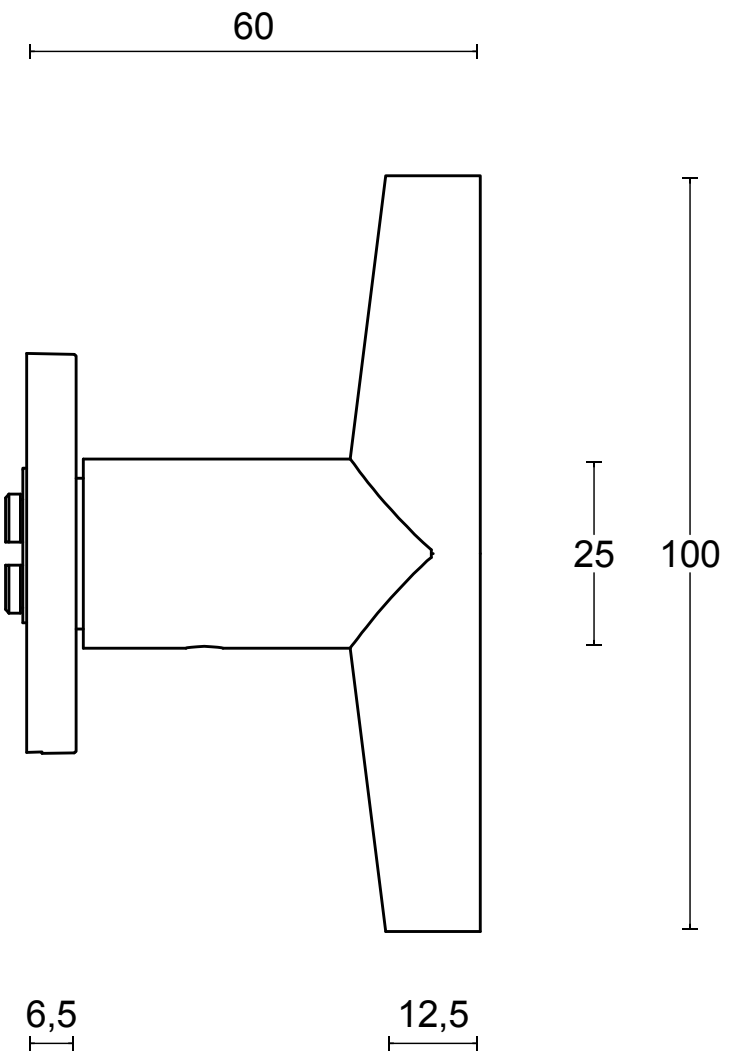

## INC PBI103-G solid sprung lever handle on rose PVD satin black

Productgroup: lever handles  
Collection: INC by PIET BOON  
Designer: Piet Boon  
Finish: PVD satin black  
Unit: pair  
Article code: 3601D004IZXX0

# PBI103-G

lever handle  
stainless steel

<b>FORMANI®</b>		Part number:	
Doc no.: 3601D004 PBI103G V02.dwg		<b>PBI103-G</b>	Format:
Drawn by: Christian Brimbois	Creation date: 12-2-2019		<b>A3</b>
FORMANI HOLLAND B.V. EUROPALAAN 12 6199 AB MAASTRICHT-AIRPORT NL T +31 (0)43 308 90 00 INFO@FORMANI.COM FORMANI.COM			