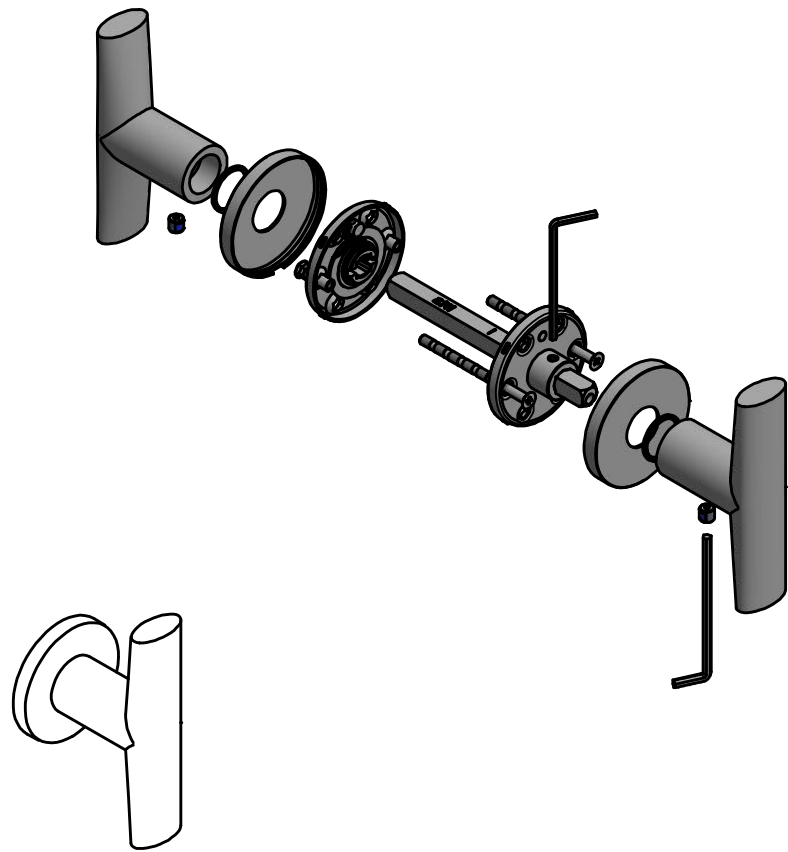

## INC PBI103-G solid sprung lever handle on rose PVD satin black

Productgroup: lever handles  
Collection: INC by PIET BOON  
Designer: Piet Boon  
Finish: PVD satin black  
Unit: pair  
Article code: 3601D004IZXX0

# PBI103-G

lever handle  
stainless steel

<b>FORMANI®</b>		Part number:	
Doc no.: 3601D004 PBI103G V02.dwg		<b>PBI103-G</b>	Format:
Drawn by: Christian Brimbois	Creation date: 12-2-2019		<b>A3</b>
FORMANI HOLLAND B.V. EUROPALAAN 12 6199 AB MAASTRICHT-AIRPORT NL T +31 (0)43 308 90 00 INFO@FORMANI.COM FORMANI.COM			