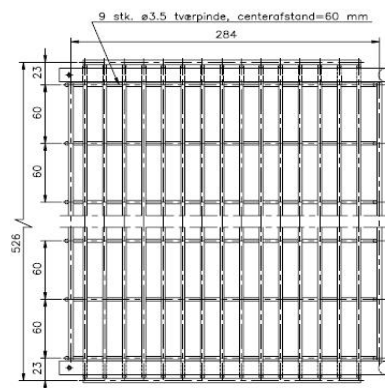

# PRODUCT DOCUMENTATION

**Product Name:** Towel Shelf, White Ø14mm, 500mm

**Article Number:** 14.7027.02.500  
*Satin stainless steel*  
16.7024.01.500  
*Polished stainless steel*

**Photo:**

**Drawing:**

**Product Information:**

Material: AISI 316 stainless steel  
Surface finish: Satin 320 grain or polished  
Material thickness/radius: Ø14  
Height: 59mm      Width: 500mm      Depth: 308mm

**Product Specification:**

d line Towel shelf, rilsan finish, white, with Ø14x500 c/c 45mm brackets with concealed fixing AISI 316 satin stainless steel.

d line Towel shelf, rilsan finish, white, with Ø14x500 c/c 45mm brackets with concealed fixing AISI 316 polished stainless steel.