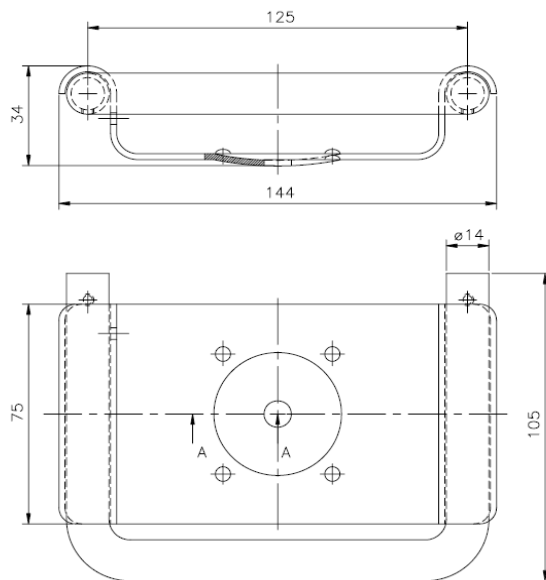

Soap dish, 144x34x75 mm

Knud Holscher Collection

d line

PRODUCT DATA SHEET

ITEM NUMBER	SURFACE
14.7034..02.128	Satin Stainless Steel
16.7034.01.124	Polished stainless steel

PRODUCT
Soap dish, 144x34x75 mm, White, Satin finish

PICTURE

TENDER TEXT

Soap dish. Outstanding classic danish design by Knud Holscher. Material: stainless steel AISI 316 satin finish, white. Radius: Ø14. W:144 mm x H:34 mm x D:105 mm.

PRODUCT SPECIFICATION

Dimensions: W:144 mm x H:34 mm x D:105 mm.

Radius:Ø14

Material: stainless steel AISI 316

Surface finish: satin grain 320, crafted by hand

Warranty for stainless steel (non movable) parts - 20 years

DRAWING

SPARE PARTS / ACCESSORIES:

14.9760.02.050	Loose hangers
14.9760.30.070	Loose shelf white
P0.0000.00.451	Screws and plugs

MOUNTING:

Ø4,5x70mm screws with plugs 8x40mm. Please use correct screws and plugs for the type of wall.