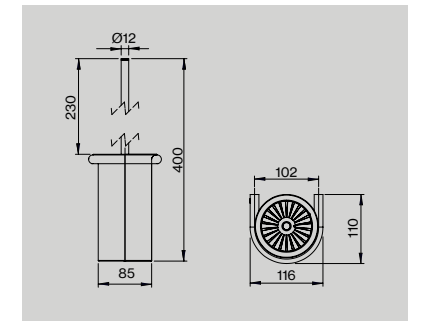

Item no.:
14706102100
14706102102
14706125134
14706102020

Description:
Complete set, w/grey brush
Theft proof, complete set, w/grey brush
Spare part: Grey brush incl. insert
Spare part: Toilet brush handle, satin stainless steel

Unit:
1pcs
1pcs
1pcs
1pcs