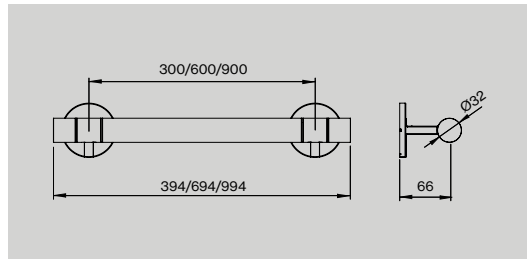

Grab rail set, straight end