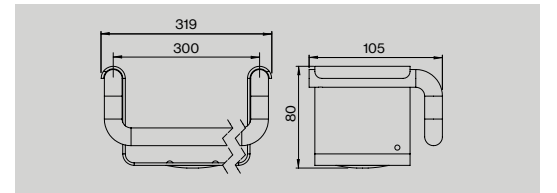

Item no.: 14562502000
Description: Ø80×52 mm
Unit: 1pcs

Coat hook Ø25

Item no.: 14560002000
 14560002107
Description: Ø25×21 mm, w/bush
 Ø25×21 mm, w/M5 thread
Unit: 1pcs
 1pcs

Shampoo shelf

Item no.: 14703102302
 14702902305
 14703002308
Description: Ø14 mm, 319×78×75 mm, w/stainless steel shelf, theft proof
 Ø14 mm, 319×78×75 mm, w/white shelf
 Ø14 mm, 319×78×75 mm, w/black bracket
Unit: 1pcs
 1pcs
 1pcs