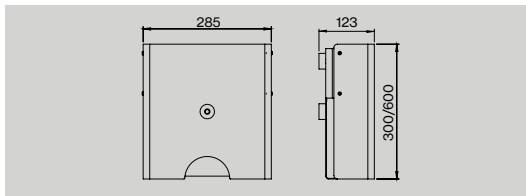

Paper towel dispenser