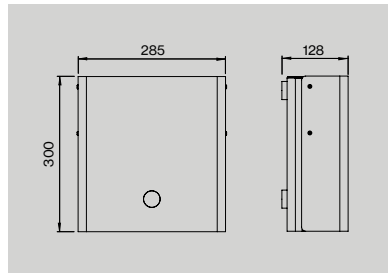

Item no.:
14708202000
14708202001

Description:
Wall mounted, voltage 220, CE/D Mark
Wall mounted, voltage 110, ETL Mark

Unit:
1pcs
1pcs