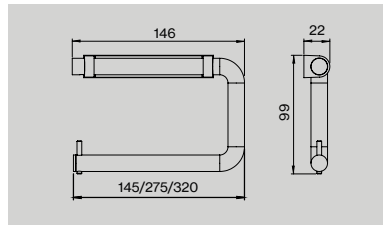

Unit:
 1pcs
 1pcs
 1pcs
 1pcs
 1pcs
 1pcs
 1pcs

Shower door set

Item no.:
 14705002450
 14705202450

Description:
 Shower door pull Ø14×450 mm, w/door stop
 Shower door pull Ø19×450 mm, w/door stop

Unit:
 1set
 1set

Unit:
 1pcs
 1pcs
 1pcs
 1pcs

Sanitary ware

Toilet roll holder

- | Item no.: | Description: | Unit: |
|-------------|---|-------|
| 14705602242 | Ø14 mm, 145×96 mm, w/stainless steel glass blasted bracket | 1 pcs |
| 14705602243 | Ø14 mm, 145×96 mm, w/satin stainless steel bracket | 1 pcs |
| 14705502140 | Ø14 mm, 145×96 mm, w/white bracket | 1 pcs |
| 14705602141 | Ø14 mm, 145×96 mm, w/black bracket | 1 pcs |
| 14705602250 | Cover plate f/145×96 mm toilet roll holder, satin stainless steel | 1 pcs |
| 14705702270 | Ø14 mm, 275×96 mm, w/white bracket | 1 pcs |
| 14705702320 | Ø14 mm, 320×96 mm, w/white bracket | 1 pcs |
| 14705802271 | Ø14 mm, 275×96 mm, w/black bracket | 1 pcs |
| 14705802328 | Ø14 mm, 320×96 mm, w/black bracket | 1 pcs |
| 14705902272 | Ø14 mm, 275×96 mm, w/stainless steel glass blasted bracket | 1 pcs |
| 14705902325 | Ø14 mm, 320×96 mm, w/stainless steel glass blasted bracket | 1 pcs |
| 14705902273 | Ø14 mm, 275×96 mm, w/satin stainless steel bracket | 1 pcs |
| 14705902323 | Ø14 mm, 320×96 mm, w/satin stainless steel bracket | 1 pcs |