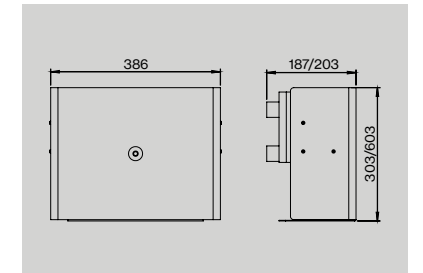

Item no.:
14708502202
14708502201
14708502301

Description:
Wall mounted, w/lid, 386×300×203 mm, 17 ltr.
Wall mounted, w/o lid, 386×300×203 mm, 17 ltr.
Wall mounted, w/o lid, 386×600×203 mm, 40 ltr.
Wall mounted, w/ lid, 386×600×203 mm, 40 ltr.

Unit:
1pcs
1pcs
1pcs
1pcs