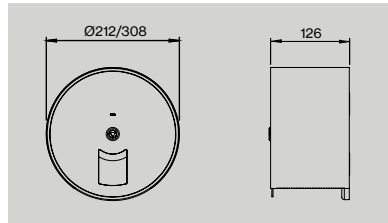

BIM

Item no.:
14708602001
14708702002
14708602200
14708702201

Description:
Ø212×126 mm, stainless steel front
Ø212×126 mm, frosted acrylic front
Ø308×126 mm, stainless steel front
Ø308×126 mm, frosted acrylic front

Unit:
1 pcs
1 pcs
1 pcs
1 pcs