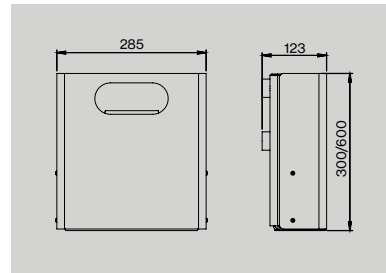

Unit:
 1pcs
 1pcs
 1pcs
 1pcs
 1pcs
 1pcs
 1pcs

Shower door set

Item no.:
 14705002450
 14705202450

Description:
 Shower door pull Ø14×450 mm, w/door stop
 Shower door pull Ø19×450 mm, w/door stop

Unit:
 1set
 1set

Unit: 1pcs
 1pcs
 1pcs

Waste bin, Small

Item no.:
 14709702000
 14709702100
 14709702200
 14709702201

Description:
 Wall mounted, w/oblong hole, 285×300×123 mm, 15 ltr.
 Wall mounted, w/round hole, 285×300×123 mm, 15 ltr.
 Wall mounted, w/oblong hole, 285×600×123 mm, 30 ltr.
 Wall mounted, w/round hole, 285×600×123 mm, 30 ltr.

Unit:
 1pcs
 1pcs
 1pcs
 1pcs

d line

Dispensers and waste bins

Waste bin, Large

Item no.:
 14708502202
 14708502201
 14708502301

Description:
 Wall mounted, w/lid, 386×300×203 mm, 17 ltr.
 Wall mounted, w/o lid, 386×300×203 mm, 17 ltr.
 Wall mounted, w/o lid, 386×600×203 mm, 40 ltr.
 Wall mounted, w/ lid, 386×600×203 mm, 40 ltr.