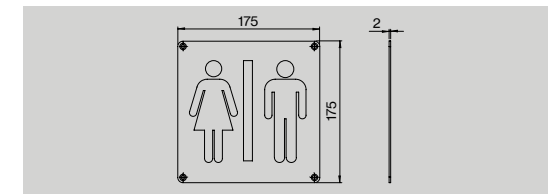

Square pictogram 175×175 mm

Item no.:	Description:	Unit:
14377702035	Unisex, stainless steel, 175×175 mm	1 pcs
14377702019	Female, stainless steel, 175×175 mm	1 pcs
14377702027	Male, stainless steel, 175×175 mm	1 pcs
14377702043	Disabled, stainless steel, 175×175 mm	1 pcs

Sanitary ware