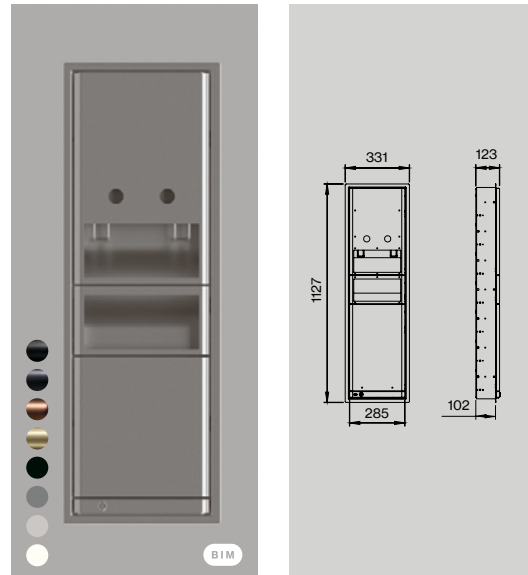

Sanitary panel HDK

Sanitary panel HK