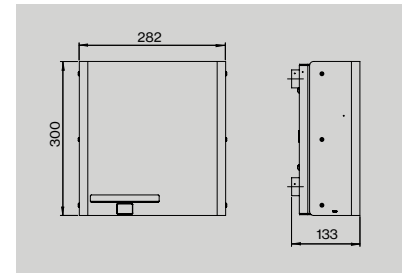

Item no.:
14708202010

Description:
Wall mounted, voltage 100-240

Unit:
1pcs

Features:
Certified according
to: EN 60335-1:2012,
EN 60335-2-23:2003.