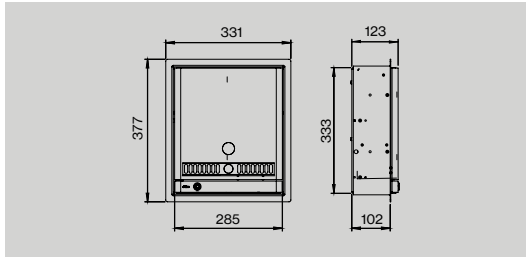

Sanitary panel J