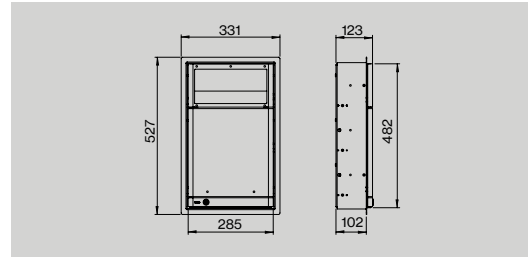

Sanitary panel K