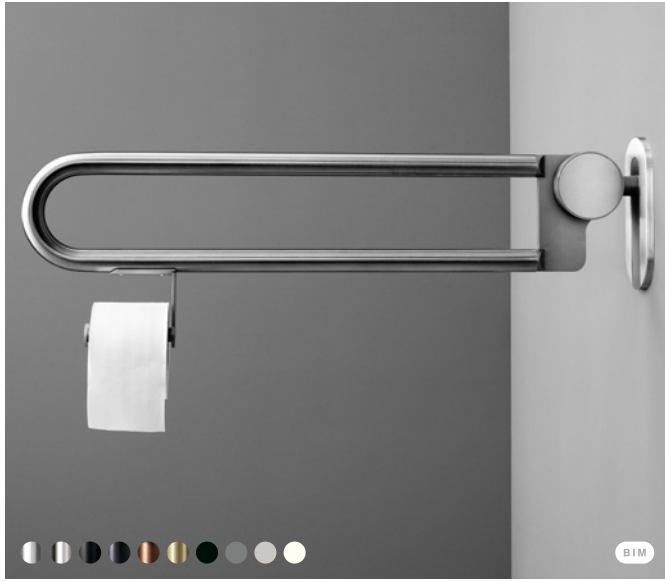

Foldable grab rail