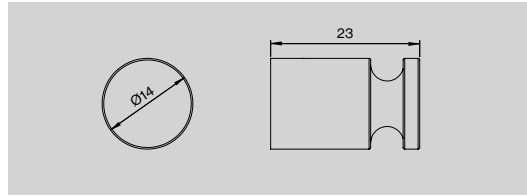

Coat hook Ø14