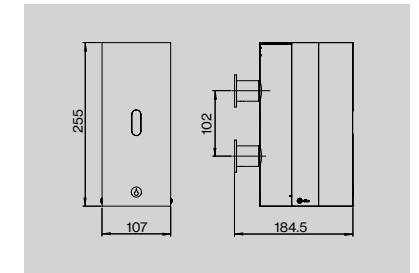

Item no.:	Description:	Unit:
14704602000	Wall mounted, f/soap	1pcs
14704602010	Wall mounted, f/disinfection	1pcs
14704602020	Wall mounted, f/lotion	1pcs
14704602030	Wall mounted, f/ foam	1pcs

Features:
800ml refillable container.
Battery or mains powered.

AC/DC adapter details:
Input: 100-240V, 50/60Hz, 0.5A
Output: 6V, 1.0A