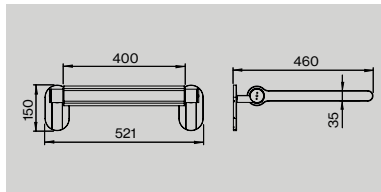

Item no.:
14750102403

Description:
PU foam, H:150 mm, W: 521 mm,
D:460 mm

Unit:
1pcs

Features:
The PU-foam used
for the foldable seat
is REACH-conform.

Tested according to:
BS EN 12812:2012,
§16.2 and §16.3.
Max. load: 150 kg.