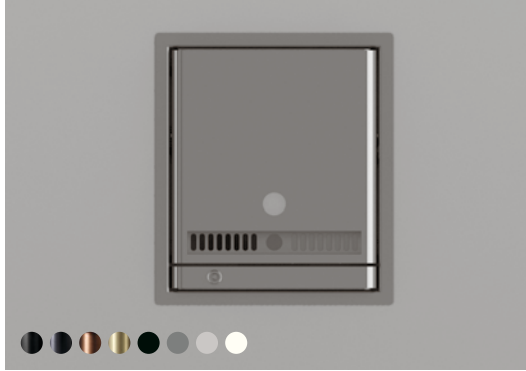

Sanitary panel J