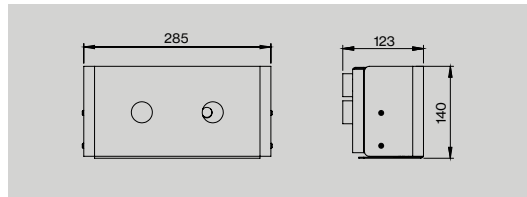

Sanitary bag dispenser