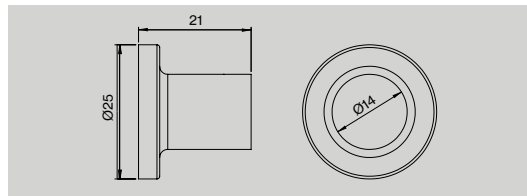

Coat hook w/pin Ø14

Item no.: 14560502002
Description: Ø14×36 mm
Unit: 1pcs

Coat hook Ø14

Item no.: 14561002003
 14561002101
Description: Ø14×23 mm, w/bush
 Ø14×23 mm, w/M5 thread
Unit: 1pcs
 1pcs

Single wall hook

Item no.: 14562502000
Description: Ø80×52 mm
Unit: 1pcs

Coat hook Ø25

Item no.: 14560002000
 14560002107
Description: Ø25×21 mm, w/bush
 Ø25×21 mm, w/M5 thread
Unit: 1pcs
 1pcs

Shampoo shelf

Item no.: 14703102302
 14702902305
 14703002308
Description: Ø14 mm, 319×78×75 mm, w/stainless steel shelf, theft proof
 Ø14 mm, 319×78×75 mm, w/white shelf
 Ø14 mm, 319×78×75 mm, w/black bracket
Unit: 1pcs
 1pcs
 1pcs