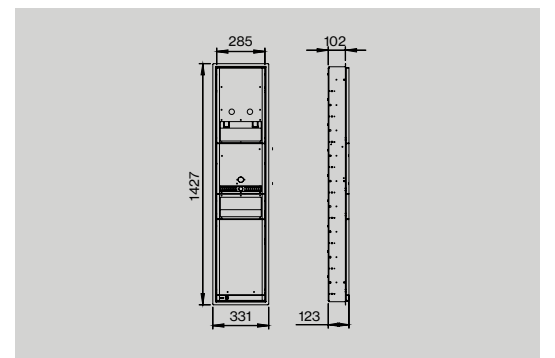

Sanitary panel HJL

Item no.: 14710009017
Description: Sanitary Panel, Module size 9, Model HJL

Unit: 1pcs

Features:
Model J is certified according to: EN 62233:2008, EN 60335-1:2002.
Model J is certified according to: UL 499, CSA E60335-1/4E & CSA E60335-2-23.