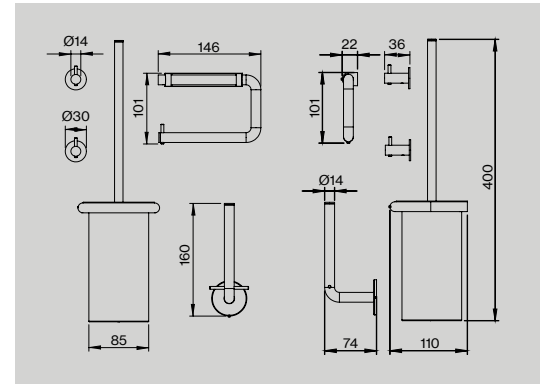

BIM

Item no.:
14706002007

Description:
d line bathroom box set, 145605-7056-7061-7062

Unit:
1 set