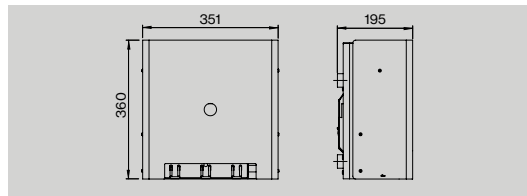

Touchless paper dispenser