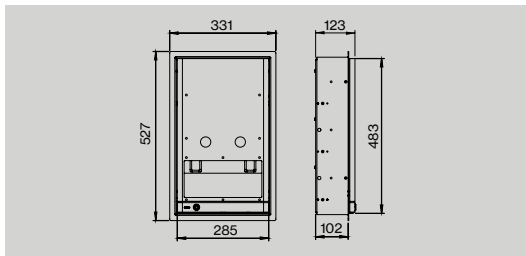

Sanitary panel HY