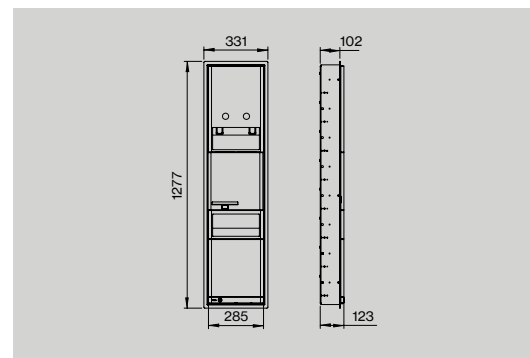

Sanitary panel HEK

Item no.: 14710008109
Description: Sanitary Panel, Module size 8, Model HEK

Unit: 1pcs

Features:
Model E is certified according to: EN 60335-1:2012, EN 60335-2-23:2003.