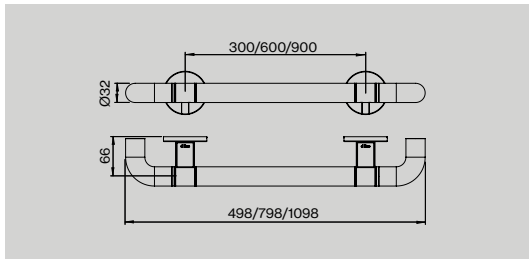

Grab rail set, straight end