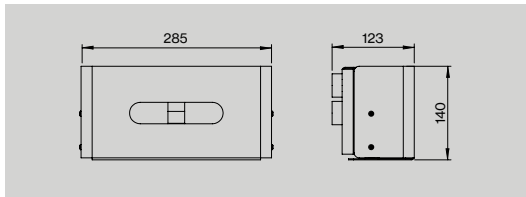

Tissue dispenser