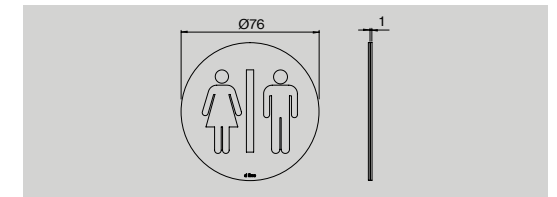

Round pictogram

Item no.:	Description:	Unit:
14379702358	Unisex, stainless steel, Ø76 mm	1 pcs
14379702354	Female, stainless steel, Ø76 mm	1 pcs
14379702350	Male, stainless steel, Ø76 mm	1 pcs
14379702370	Disabled, stainless steel, Ø76 mm	1 pcs