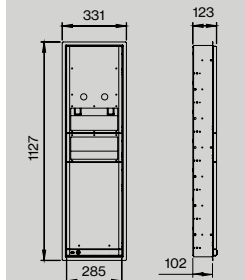

Sanitary panel HK