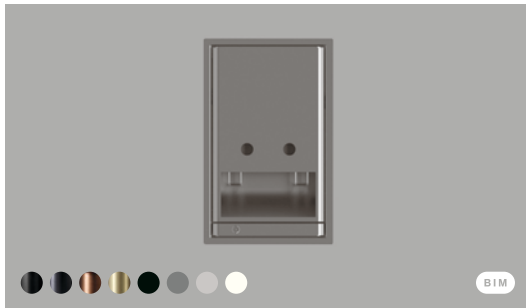

Sanitary panel H