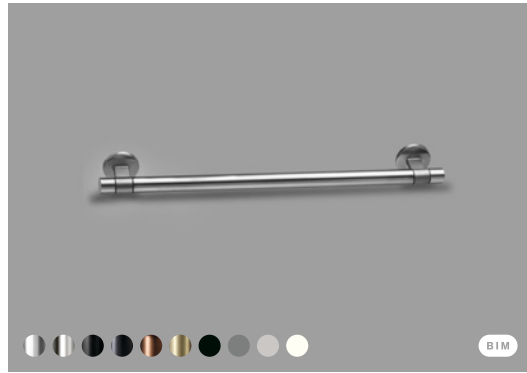

Description:
 700 mm
 850 mm
 Spare part: toilet roll holder, w/ pin, f/147502 grab rail
 Spare part: toilet roll holder, w/o pin, f/147502 grab rail

Unit:
 1 pcs
 1 pcs
 1 pcs
 1 pcs

Features:
 Tested according to: BS EN 12182: 2012.

Grab rail set, bend end

Grab rail set, straight end

Item no.:
 14751002302
 14751002602
 14751002902

Description:
 CC 300 mm
 CC 600 mm
 CC 900 mm

Unit:
 1 pcs
 1 pcs
 1 pcs

Item no.:
 14751002301
 14751002601
 14751002901