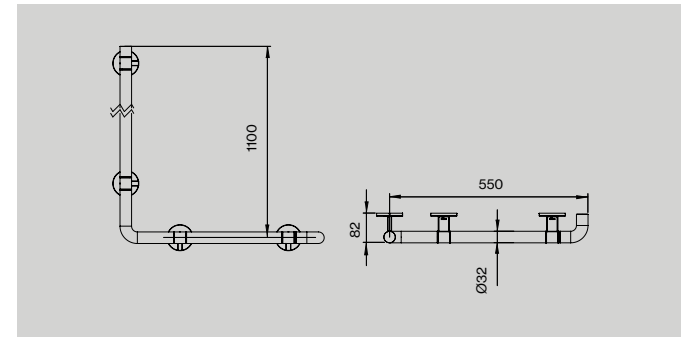

Description:
 CC 300 mm
 CC 600 mm
 CC 900 mm

Unit:
 1 pcs
 1 pcs
 1 pcs

Grab rail system

Item no.:
 14751202902

Description:
 CC 900×300 mm

Unit:
 1 pcs

Foldable seat

Item no.:
14750102403