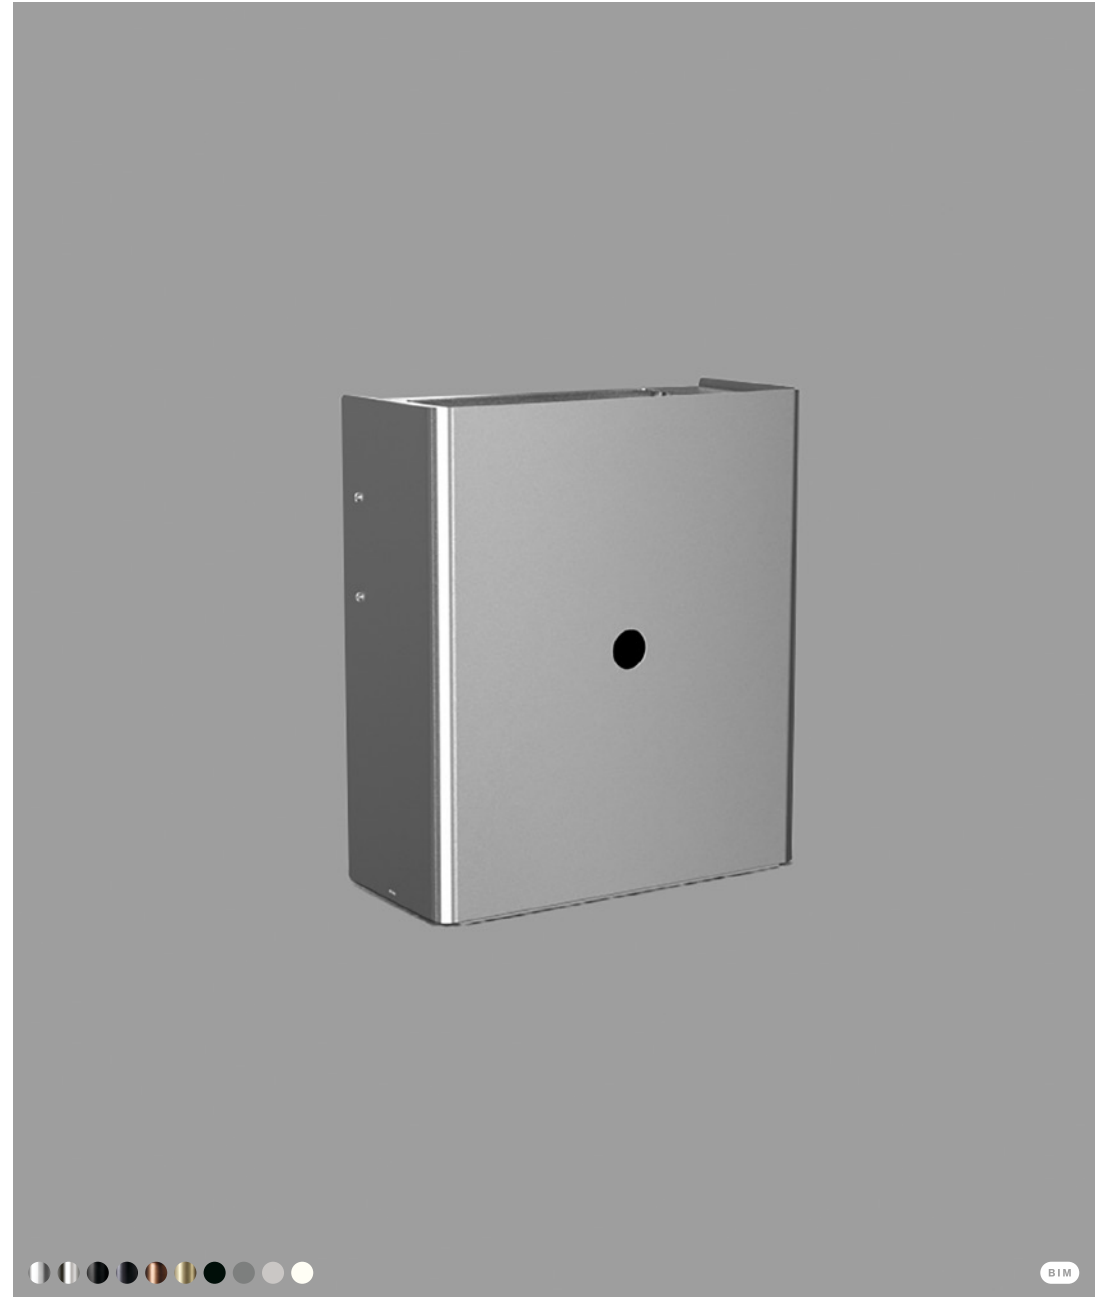

Waste bin f/ touchless paper disp.