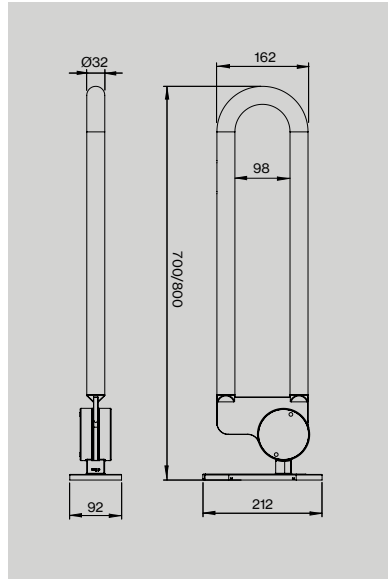

Foldable grab rail