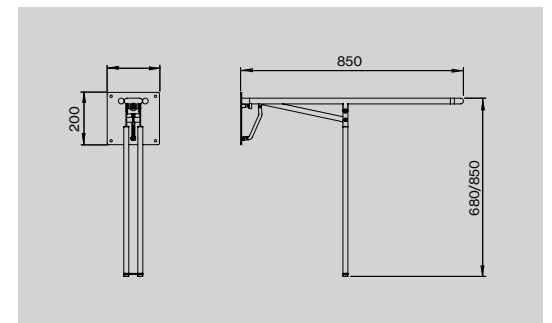

Item no.:
14750002680
14750002850
14750102001
14750302850

Description:
w/hinged cantilever, 685 mm, BS
w/hinged cantilever, 850 mm, DIN
Spare part: toilet roll holder, f/147500 grab rail
Spare part: padding profile, f/147500 grab rail

Unit:
1pcs
1pcs
1pcs
1pcs