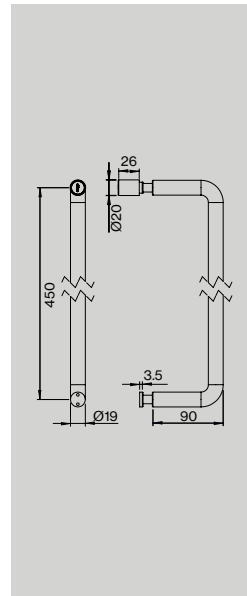

Item no.: 14562502000
Description: Ø80×52 mm
Unit: 1pcs

Coat hook Ø25

Item no.: 14560002000
 14560002107
Description: Ø25×21 mm, w/bush
 Ø25×21 mm, w/M5 thread
Unit: 1pcs
 1pcs

Shampoo shelf

Item no.: 14703102302
 14702902305
 14703002308
Description: Ø14 mm, 319×78×75 mm, w/stainless steel shelf, theft proof
 Ø14 mm, 319×78×75 mm, w/white shelf
 Ø14 mm, 319×78×75 mm, w/black bracket
Unit: 1pcs
 1pcs
 1pcs

Towel rail

Item no.:
 14705002305
 14705002453
 14705002658
 14705202304
 14705202452
 14705202657
 14425002008

Description:
 Ø14 mm, cc 300 mm
 Ø14 mm, cc 450 mm
 Ø14 mm, cc 600 mm
 Ø19 mm, cc 300 mm
 Ø19 mm, cc 450 mm
 Ø19 mm, cc 600 mm
 Utensile hook f/Ø19mm towel rail, Ø6×60 mm

Unit:
 1pcs
 1pcs
 1pcs
 1pcs
 1pcs
 1pcs
 1pcs

Shower door set

Item no.:
 14705002450
 14705202450

Description:
 Shower door pull Ø14×450 mm, w/door stop
 Shower door pull Ø19×450 mm, w/door stop

Unit:
 1set
 1set