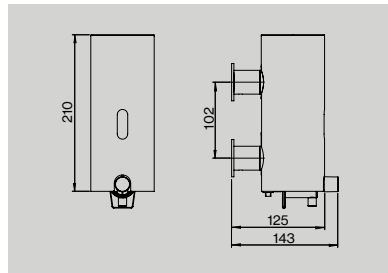

Item no.:	Description:	Unit:
14704502011	Wall mounted, 350ml, w/ indicator, f/soap	1pcs
14704502012	Wall mounted, 350ml, w/o indicator, f/soap	1pcs
14704502013	Wall mounted, 350ml, w/ indicator, f/foam	1pcs
14704502014	Wall mounted, 350ml, w/o indicator, f/foam	1pcs
14704526001	Spare part: soap container f/ Ø85 mm, f/ soap & disinfectant	1pcs
14704526003	Spare part: soap container f/ Ø85 mm, f/ foam	1pcs