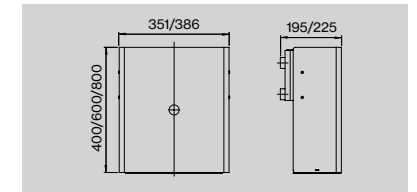

Item no.: 14709702010
Description: Wall mounted, w/lid, 351×400×195 mm, 20 ltr.
14709702110
Description: Wall mounted, w/lid, 386×600×225 mm, 45 ltr.
14709702210
Description: Wall mounted, w/lid, 386×800×225 mm, 60 ltr.

Unit: 1pcs
1pcs
1pcs