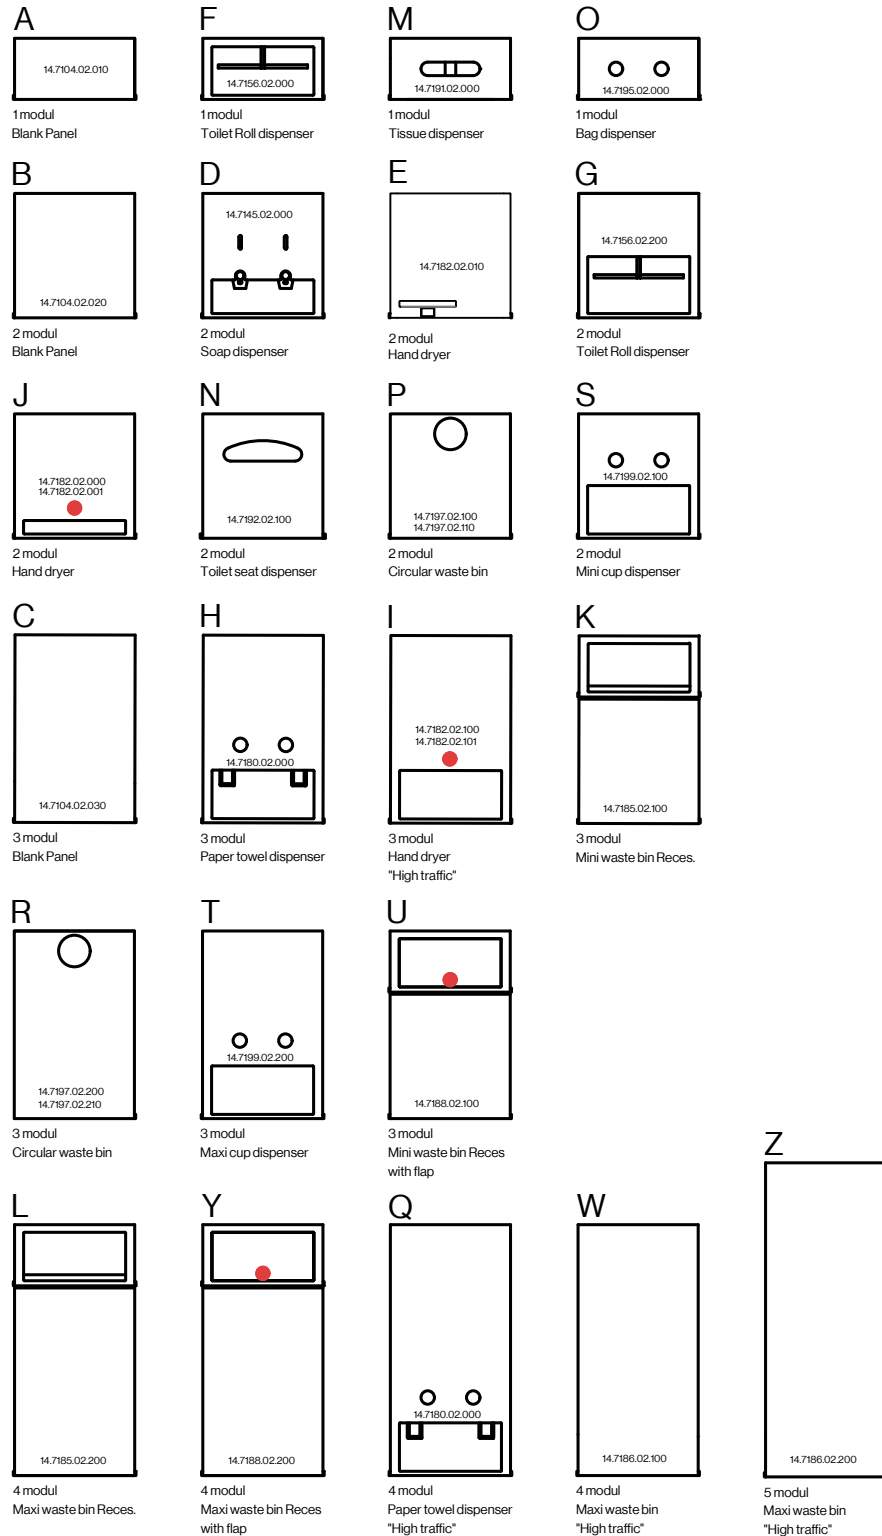

d line

Barrier-free

Grab rail

Item no.:
14750002680
14750002850
14750102001
14750302850

Description:
w/hinged cantilever, 685 mm, BS
w/hinged cantilever, 850 mm, DIN
Spare part: toilet roll holder, f/147500 grab rail
Spare part: padding profile, f/147500 grab rail

Unit:
1pcs
1pcs
1pcs
1pcs

Sanitary ware

Sanitary panels

For the modular panel system, elements are combined within a single frame. Choose between 21 interchangeable pieces that can be configured up to 300 different ways. Combinations can be placed horizontally side-by-side in their own frame, or vertically according to the wishes of the architect.