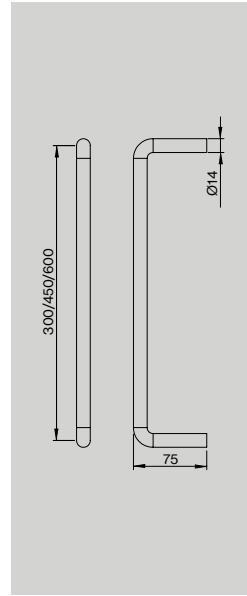

Item no.: 14562502000
Description: Ø80×52 mm
Unit: 1pcs

Coat hook Ø25

Item no.: 14560002000
 14560002107
Description: Ø25×21 mm, w/bush
 Ø25×21 mm, w/M5 thread
Unit: 1pcs
 1pcs

Shampoo shelf

Item no.: 14703102302
 14702902305
 14703002308
Description: Ø14 mm, 319×78×75 mm, w/stainless steel shelf, theft proof
 Ø14 mm, 319×78×75 mm, w/white shelf
 Ø14 mm, 319×78×75 mm, w/black bracket
Unit: 1pcs
 1pcs
 1pcs

Towel rail

Item no.:
 14705002305
 14705002453
 14705002658
 14705202304
 14705202452
 14705202657
 14425002008

Description:
 Ø14 mm, cc 300 mm
 Ø14 mm, cc 450 mm
 Ø14 mm, cc 600 mm
 Ø19 mm, cc 300 mm
 Ø19 mm, cc 450 mm
 Ø19 mm, cc 600 mm
 Utensile hook f/Ø19mm towel rail, Ø6×60 mm

Unit:
 1pcs
 1pcs
 1pcs
 1pcs
 1pcs
 1pcs
 1pcs

Shower door set

Item no.:
 14705002450
 14705202450

Description:
 Shower door pull Ø14×450 mm, w/door stop
 Shower door pull Ø19×450 mm, w/door stop

Unit:
 1set
 1set