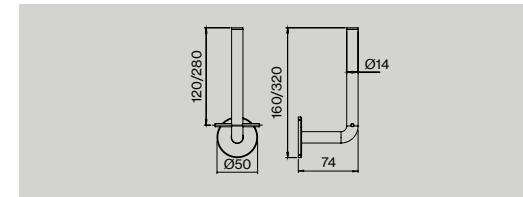

Spare toilet roll holder

Item no.:	Description:	Unit:
14706202016	Ø14 mm, 72×160 mm, w/ snap on cover	1 pcs
14706202010	Ø14 mm, 72×320 mm, w/ snap on cover	1 pcs