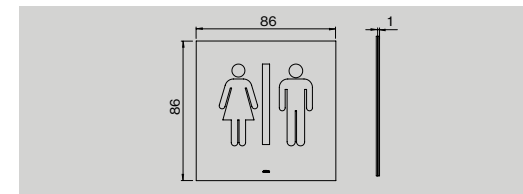

Square pictogram 86×86 mm

Item no.:	Description:	Unit:
14379702359	Unisex, stainless steel, 86×86 mm	1 pcs
14379702355	Female, stainless steel, 86×86 mm	1 pcs
14379702351	Male, stainless steel, 86×86 mm	1 pcs
14379702371	Disabled, stainless steel, 86×86 mm	1 pcs