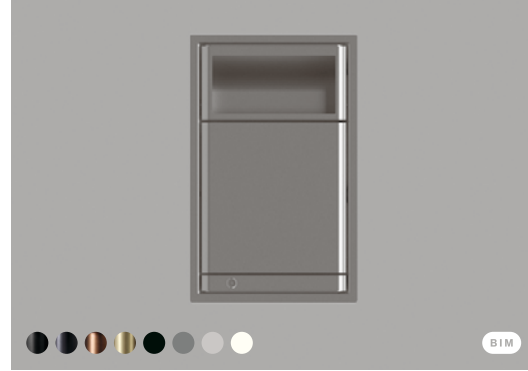

Sanitary panel K