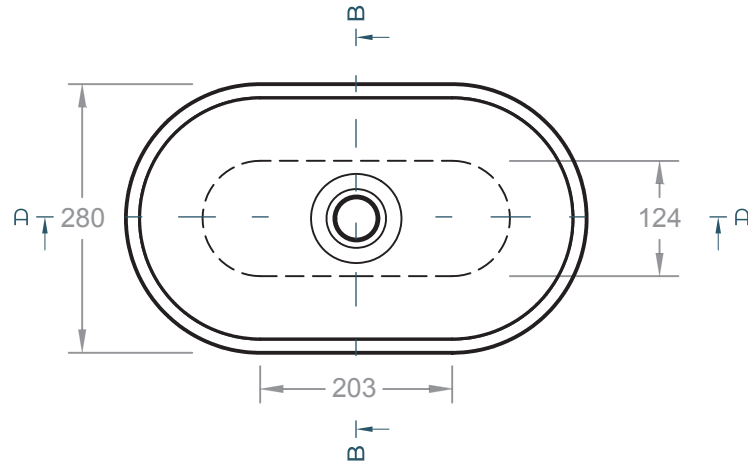

CONTACT

Toll Free
Phone
Email
Web

+1 888 510 2893
226-400-4101
hello@muddconcrete.com
muddconcrete.com

TOP VIEW