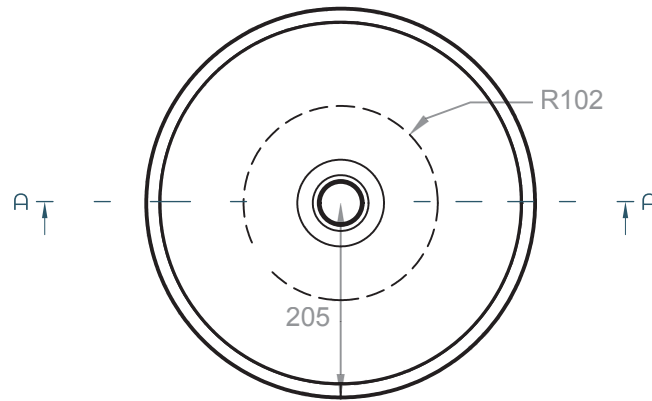

Lava

DESIGNED &
MADE IN CANADA

CONTACT

Toll Free
Phone
Email
Web

+1 888 510 2893
226-400-4101
hello@muddconcrete.com
muddconcrete.com

TOP VIEW