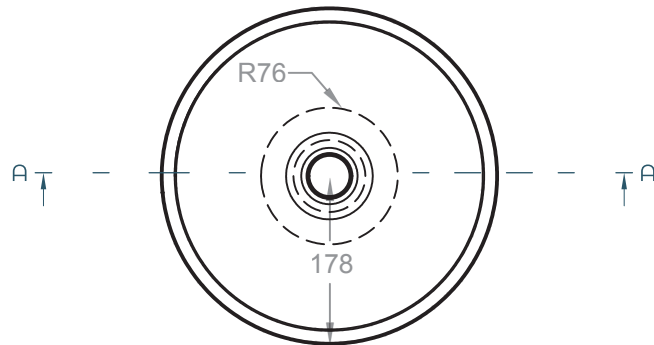

Lava

DESIGNED &
MADE IN CANADA

CONTACT

Toll Free
Phone
Email
Web

+1 888 510 2893
226-400-4101
hello@muddconcrete.com
muddconcrete.com

TOP VIEW