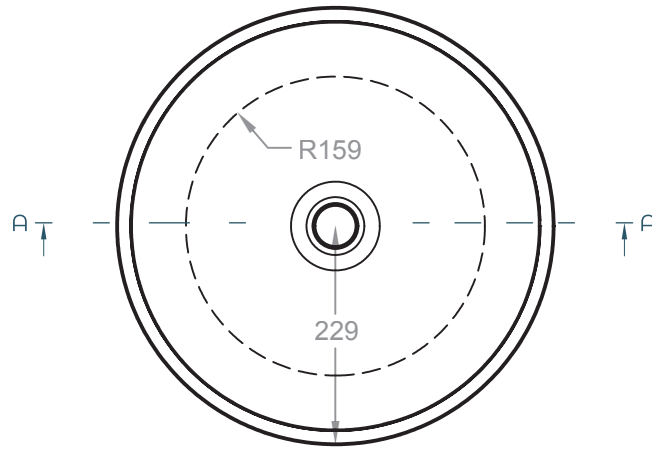

lōmas

mudd.
concrete

DESIGNED &
MADE IN CANADA

CONTACT

Toll Free
Phone
Email
Web

+1 888 510 2893
226-400-4101
hello@muddconcrete.com
muddconcrete.com

TOP VIEW