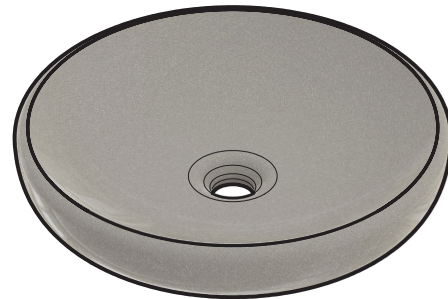

DESCRIPTION

A large, circular washbowl with a gradual shallow slope and low-profile, round-over basin walls

DIMENSIONS

457mm \varnothing x 89mm H
(18" \varnothing x 3-1/2" H)

WEIGHT

16 kg (36 lbs)

DRAIN RQD

44mm (1-3/4") max. w/o overflow

MATERIAL FINISH

Brushed

AVAILABLE COLOURS

Pumice

Silt

Cliff

Bone