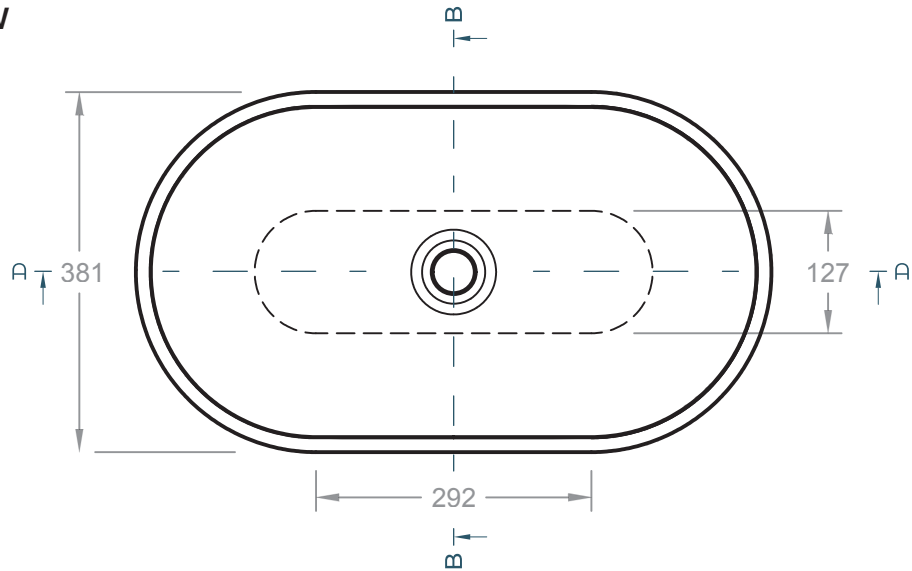

cerrō

mudd.
concrete

DESIGNED &
MADE IN CANADA

CONTACT

Toll Free
Phone
Email
Web

+1 888 510 2893
226-400-4101
hello@muddconcrete.com
muddconcrete.com

TOP VIEW