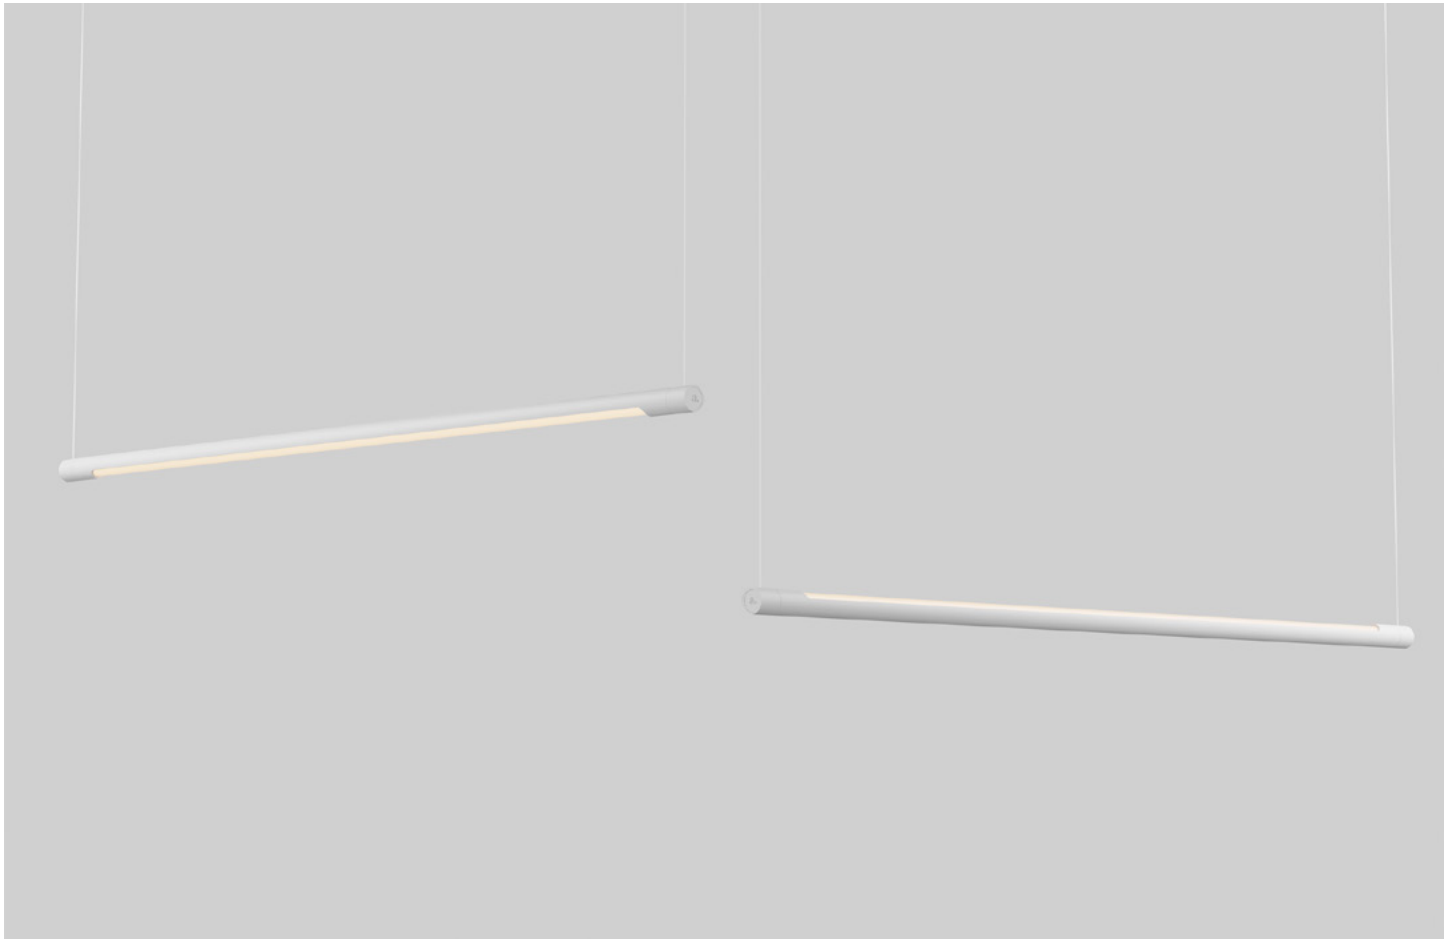

anony

408 - 9 Davies Ave.
 Toronto, ON
 M4M 2A6
 +1 416 994 9617
 sales@anony.ca

Photo: FRM-MBK-4ft-01

Form. Linear Suspension

Form is a modular lighting system using linear shapes to enable creative lighting solutions. Soft, clean, lines connect to scale the fixture to any setting while a unique aluminum housing can be rotated to direct the light. Anony's intelligent connection system allows Form to be combined into sophisticated light sculptures.

Item Code

FRM	MBK	01	30K		
Model	Finish	Size	Pendant	Temperature	+ Canopy

Model FRM	Form	4ft Dimension L48in X Ø1.18in L1220mm X Ø30mm	Canopy Plate Dimension Ø4.5in X H0.25in Ø115mm X H6mm	Dimming ELV	Temperature 3000K
Finish MBK MWH BBR BBZ	Matte Black Matte White Brushed Brass Brushed Bronze	6ft Dimension L71.65in X Ø1.18in L1820mm X Ø30mm	Centre Canopy Dimension Ø4.5in X H0.59in Ø115mm X H15mm	Driver Integral in J-Box	Lamp Life 50K hours
Type 01	Pendant	Material Aluminum Plexiglass	4ft Weight 4.0lbs 1.8kg	Lamping 90CRI	Input Voltage 120V 50/60Hz
		Mounting J-Box, Deep min. H2.125in	6ft Weight 5.5lbs 2.5kg	4ft 16W 4ft 1600lm	Output Voltage 24V
				6ft 25W 6ft 2500lm	Certification 

Photo: FRM-MWH-4ft-01

Form. Linear Suspension

Form is a modular lighting system using linear shapes to enable creative lighting solutions. Soft, clean, lines connect to scale the fixture to any setting while a unique aluminum housing can be rotated to direct the light. Anony's intelligent connection system allows Form to be combined into sophisticated light sculptures.