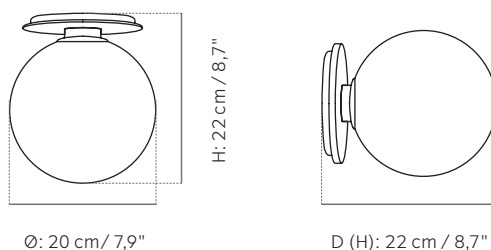

TR Bulb, Wall & Ceiling Lamp

Production Process

Designed for longevity, TR Bulb uses LED technology, which, with normal use, should last many years. The globe is constructed from white opal glass, and the core structure is made from aluminium to draw heat away from the LED, allowing the bulb to run at its optimum temperature. Accessory fittings are made from marble and steel.

Materials

Opal or Shiny Glass and Powder Coated Steel

Weight item (kg/ lbs)

1,6 kg / 3,53 lbs

Voltage (V)

100 -130 V

Light Source & Energy Efficiency Class

E26 (Included) , MAX 6W, A+

Light Specification

504 Lumen

2700 Kelvin

Ra > 80

Dimmer

No. The lamp can be fitted with a dimmer by a certified electrician.

Canopy

No.

Cord Material and Color

PVC, Black

Cord Length (cm/ in)

10 cm / 3,9\"

Classification

CE and IP20

Certifications

LVD: EN 60598-2-1:1989; and EN 60598-1:2015; EN 62493:2015

Packaging Type

Giftbox

Packaging Measurement (H * W * D)

43 cm * 48,5 cm * 48,5 cm

Care Instructions

Use a soft dry cloth to clean. Do not use any cleaners with chemicals or harsh abrasives. Avoid using water.