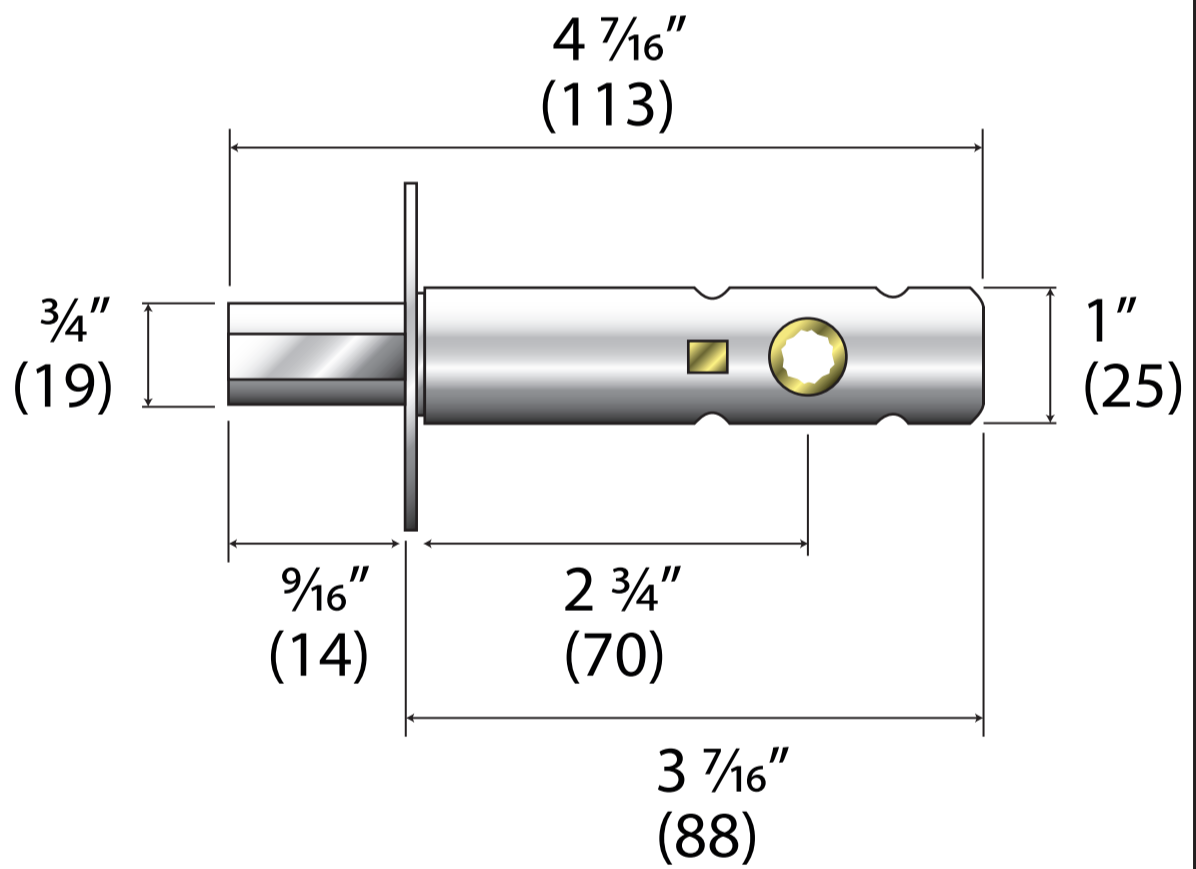

EXTERIOR

INTERIOR

BOLT

DUST BOX

FACEPLATE

STRIKE