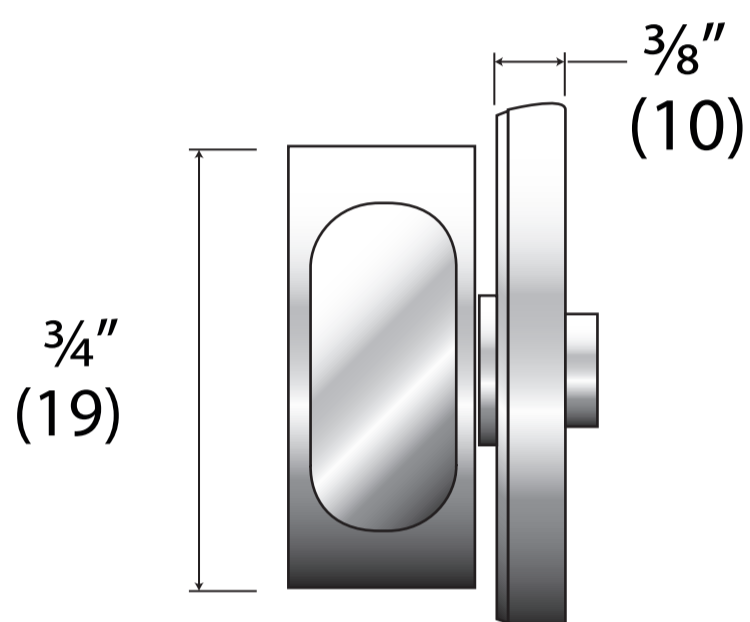

EXTERIOR

INTERIOR

BOLT

DUST BOX

FACEPLATE

STRIKE