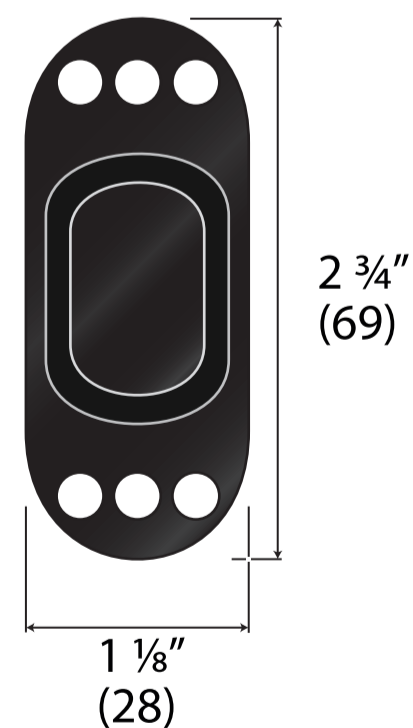

EXTERIOR

INTERIOR

BOLT

DUST BOX

FACEPLATE

STRIKE