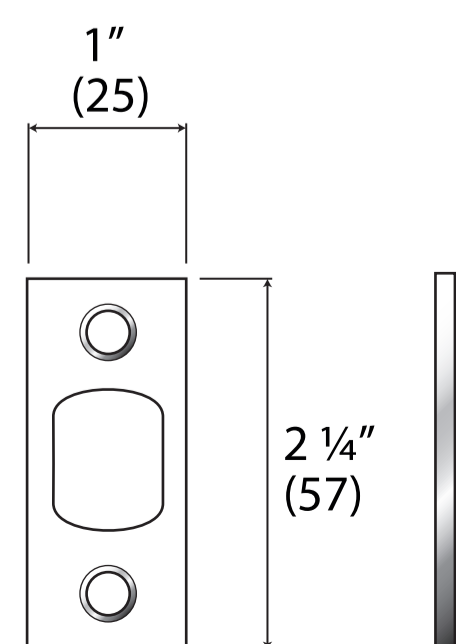

EXTERIOR

INTERIOR

BOLT

DUST BOX

FACEPLATE

STRIKE