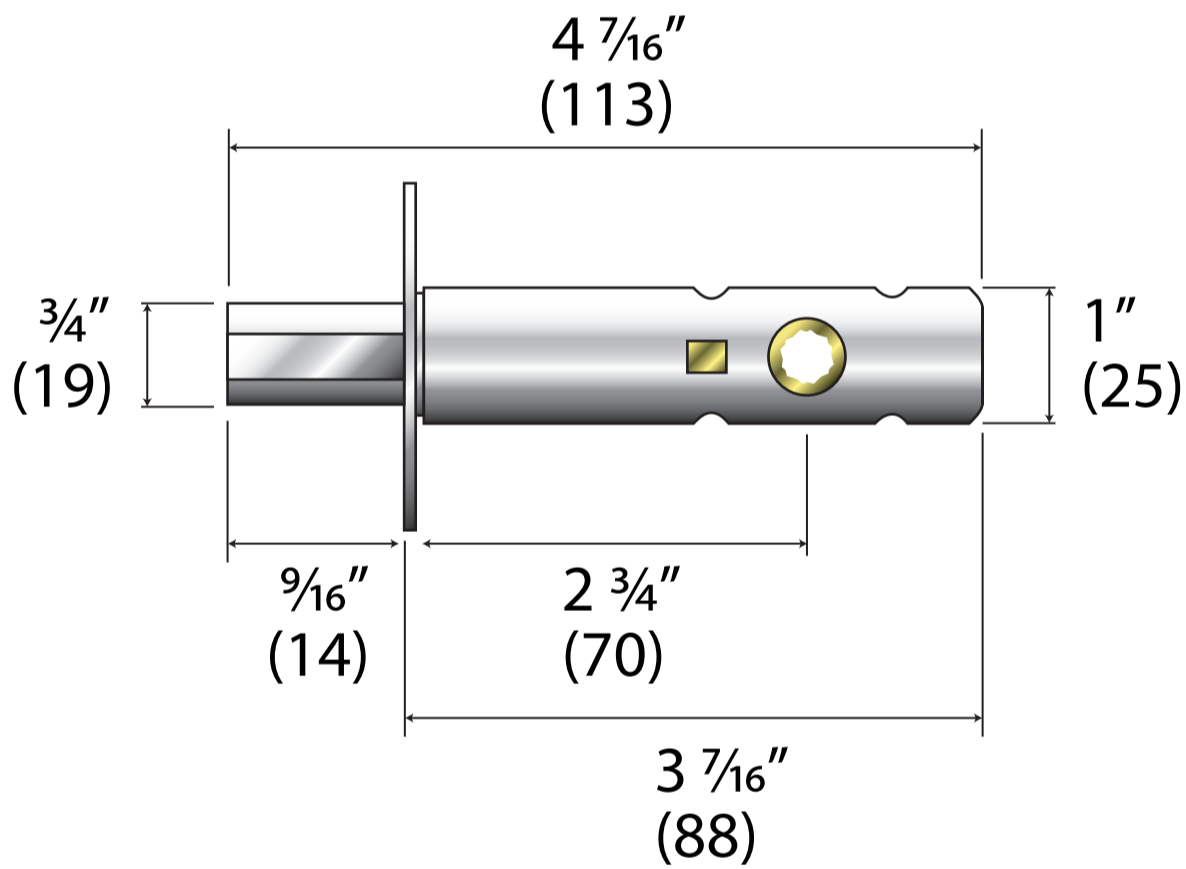

EXTERIOR

INTERIOR

BOLT

DUST BOX

FACEPLATE

STRIKE