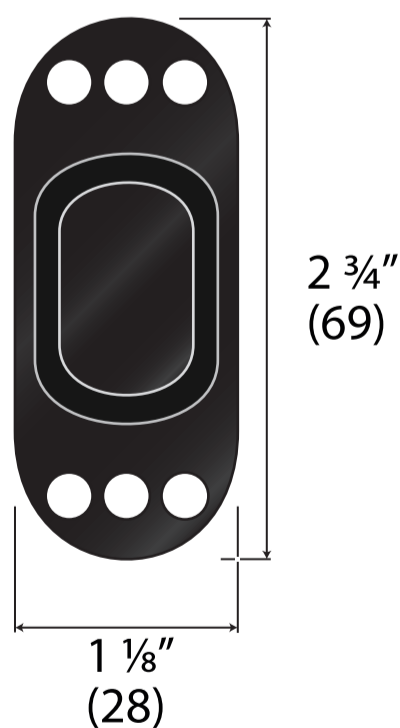

EXTERIOR

INTERIOR

BOLT

DUST BOX

FACEPLATE

STRIKE