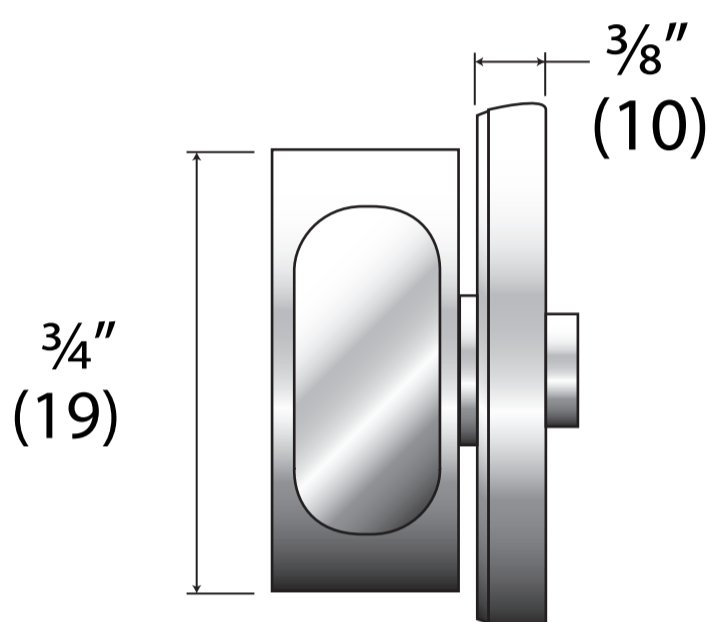

EXTERIOR

INTERIOR

BOLT

DUST BOX

FACEPLATE

STRIKE