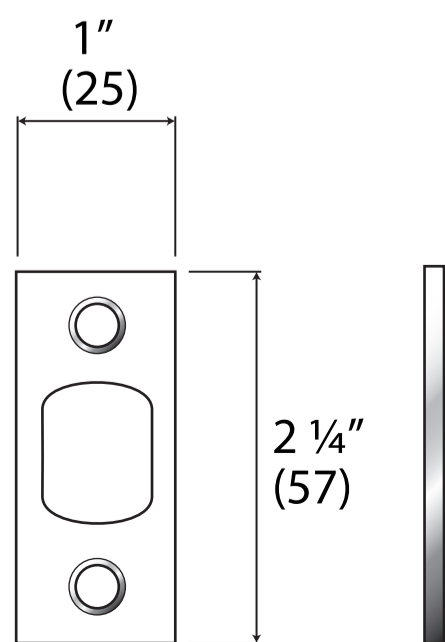

EXTERIOR

INTERIOR

BOLT

DUST BOX

FACEPLATE

STRIKE