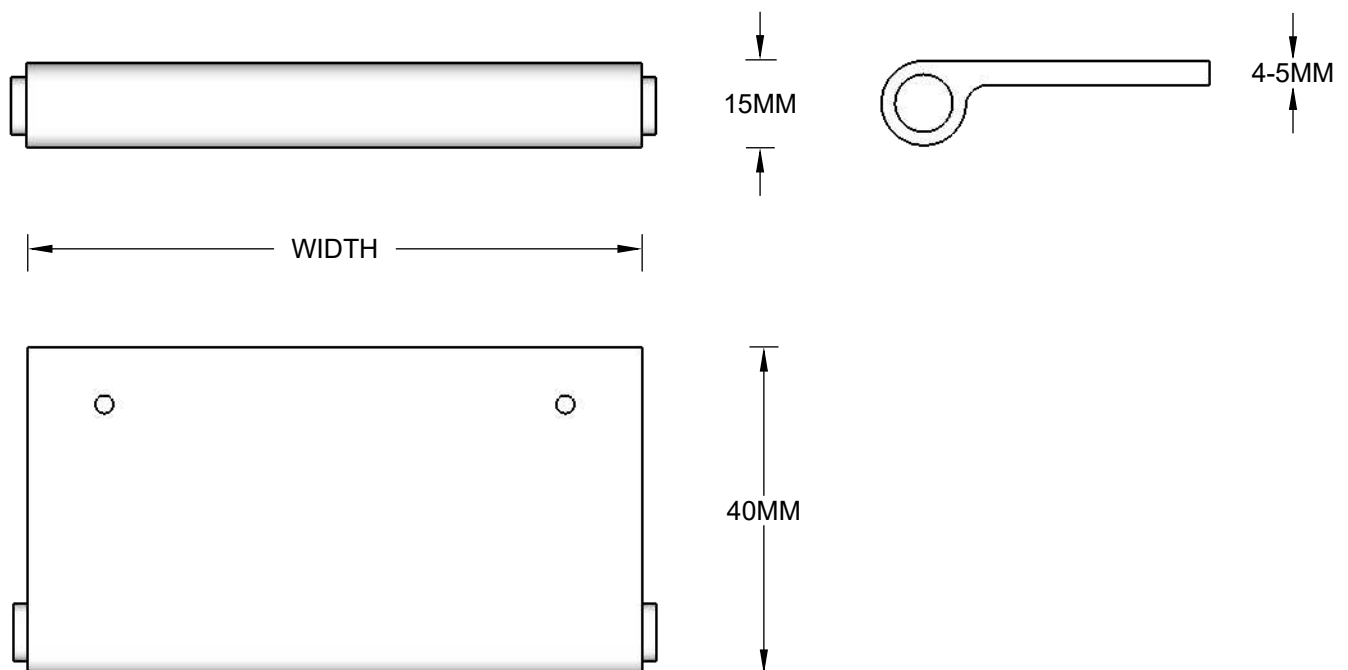

scrim

EP01

Leather and Brass Edge Pull

Leather edge pull with a solid brass core

Width

50mm, 100mm and 152mm

Colour

Black, Whiskey Brown, Taupe
Satin brass