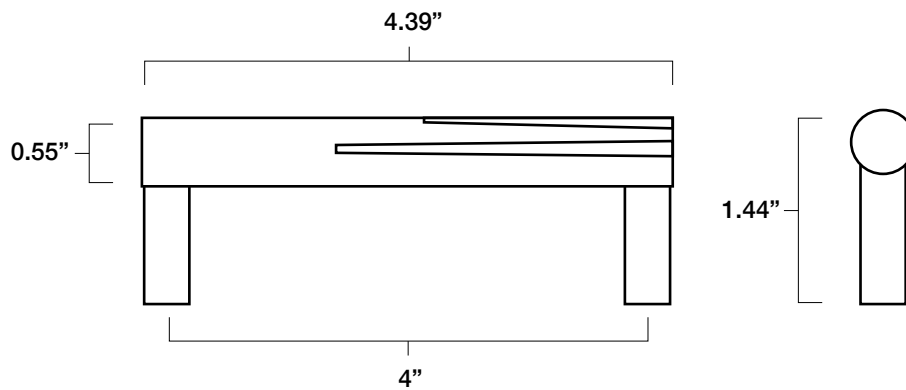

SUNBURST 4” CABINET PULL

Tech Spec

FINISH	SKU	ALSO INCLUDED
Polished Nickel Satin Brass Satin Nickel Venetian Bronze	SU536-PN SU536-SB SU536-SN SU536-VB	(2) 8-32, 1” Phillips head screws (2) 8-32, 1.75” Phillips head breakable screws