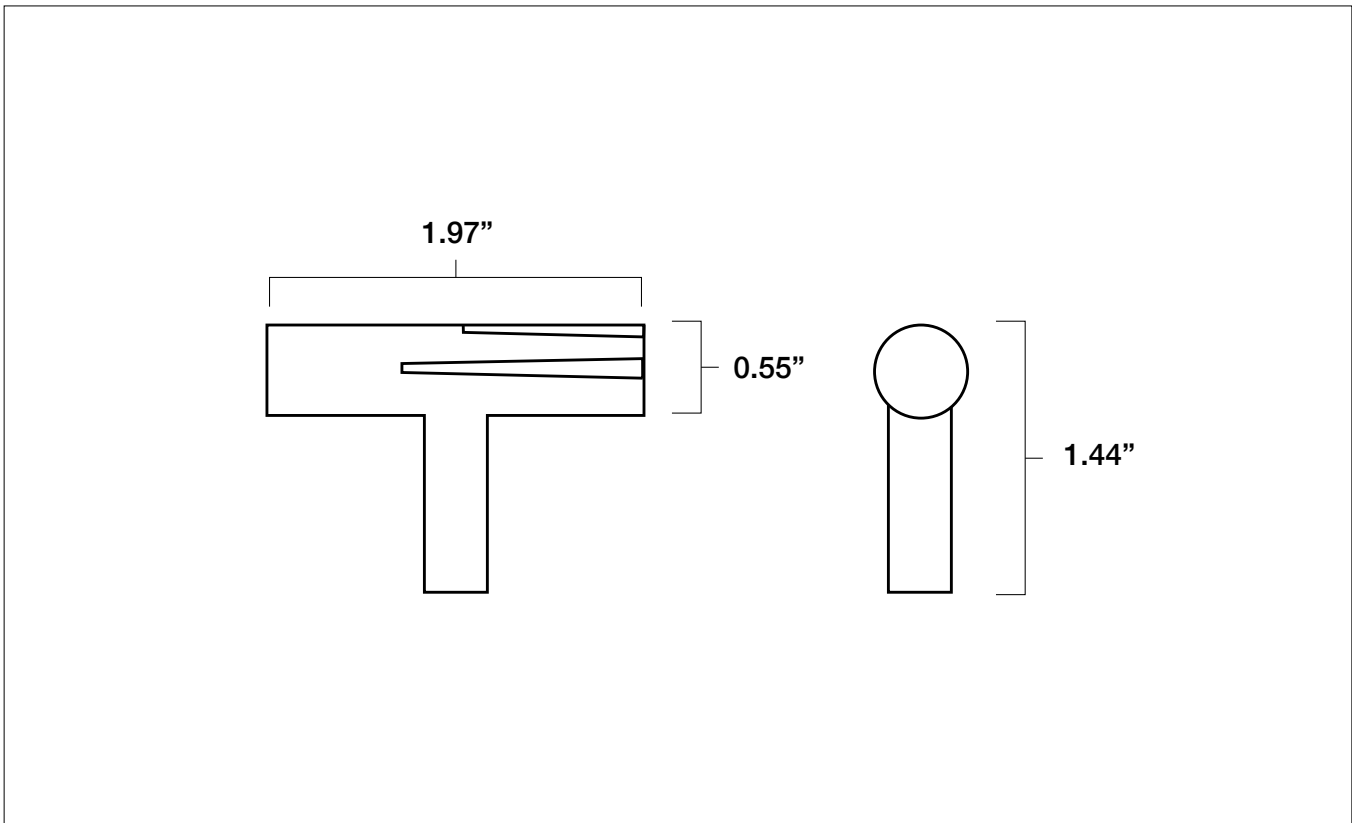

SUNBURST T-KNOB

Tech Spec

FINISH	SKU	ALSO INCLUDED
Polished Nickel Satin Brass Satin Nickel Venetian Bronze	SU14-PN SU14-SB SU14-SN SU14-VB	(1) 8-32, 1" Phillips head screw (1) 8-32, 1.75" Phillips head breakable screw