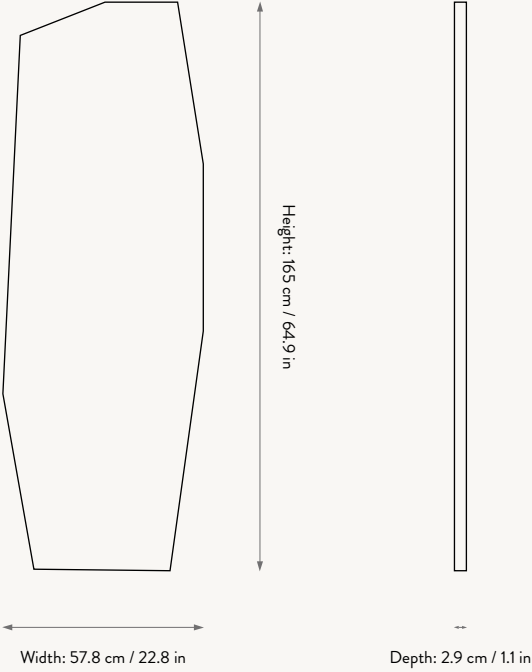

SHARD MIRROR - FULL SIZE