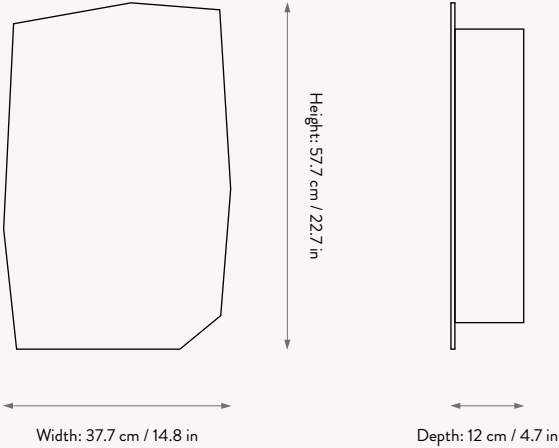

1104267265
Black

SHARD MIRROR - FULL SIZE - BLACK

Size: H: 165 x W: 57.8 x D: 2.9 cm
H: 64.9 x W: 22.8 x D: 1.1 in
Material: Mirror Glass, MDF backing
Care: Wipe with a damp cloth or gently clean with a soft sponge and mild detergent
Info: L-shaped screws for wall mounting included.
Registered design
Country: China
Net. weight: 16.4 kg
Packsize: 1

SHARD MIRROR - BLACK

Size: H: 76.4 x W: 50.5 x D: 2.9 cm
H: 30.1 x W: 19.9 x D: 1.1 in
Material: Mirror Glass, MDF backing
Care: Wipe with a damp cloth or gently clean with a soft sponge and mild detergent
Info: L-shaped screws for wall mounting included.
Registered design
Country: China
Net. weight: 5.6 kg
Packsize: 1

1104266984
Black

SHARD MIRROR CABINET - BLACK

Size: H: 57.7 x W: 37.7 x D: 12 cm
H: 22.7 x W: 14.8 x D: 4.7 in
Material: Powder coated galvanized iron and stainless steel with mirror polish
Care: Wipe with a damp cloth or gently clean with a soft sponge and mild detergent
Info: Max. weight capacity 10 kg. It can be hung in either of both directions so the door can open in either of both ways. Screws for wall mounting included. Registered design
Country: China
Net. weight: 7.5 kg
Packsize: 1

SHARD MIRROR - FULL SIZE

SHARD MIRROR

SHARD MIRROR CABINET

Space to feel comfortably you