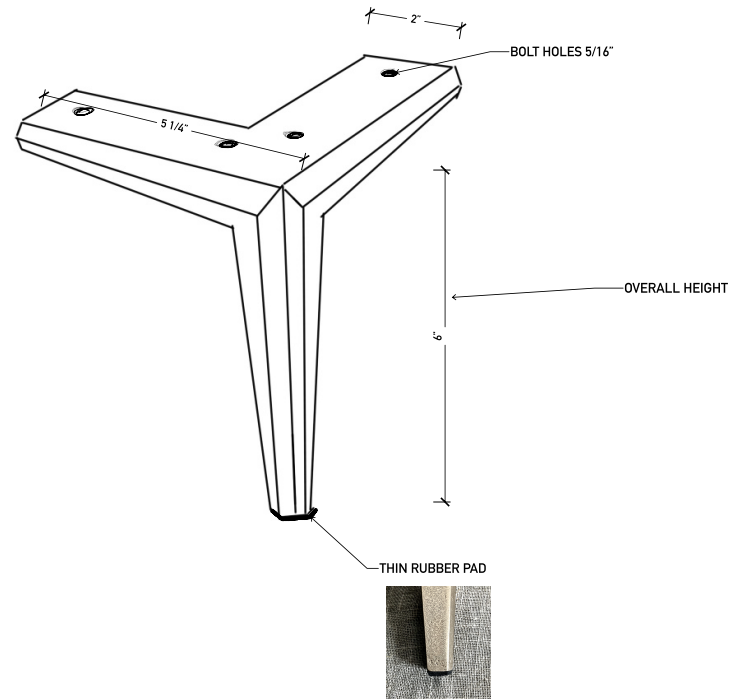

PYRA LEG SPECS/INFO. SHAYNE FOX HARDWARE

FINISH OPTIONS:
BRIGHT BRONZE
WARM BRONZE
BLACKENED BRONZE (CUSTOM)
NICKEL PLATE (CUSTOM)

NOTES:
964 GRAMS PER LEG
FOUR HOLES FOR BOLTS 5/16"
THIN RUBBER PAD ON BASE

WWW.SHAYNEFOXHARDWARE.COM

DATE: JUNE 8 2021 VERSION:

NOTES: PYRA LEG, 6" TALL
-FOUR BOLT HOLES
-964 GRAMS TOTAL WEIGHT

SFH