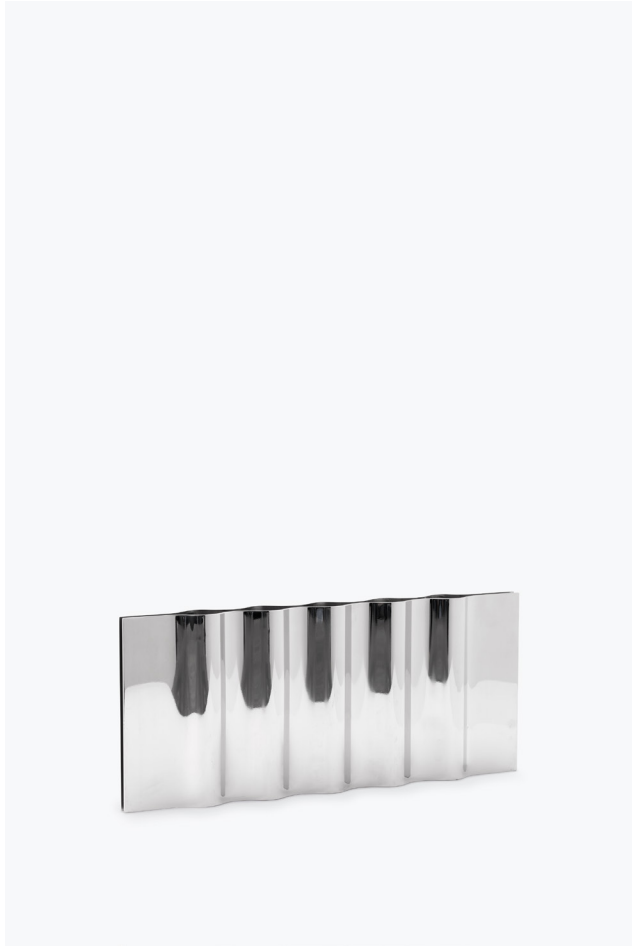

NEW WORKS.

Product Fact Sheet - Objects - Ripply Candle Holder

Ripply Candle Holder *Cristián Mohaded*

Reminiscent of a ripple across a glassy lake, the Ripply Candle Holder reflect the environment through their curved forms. Made from mirror polished stainless steel, these soft shapes transform an industrial material into something almost ephemeral. Existing as a sculptural form, function is only revealed when placing a candle into one of the widening voids between the sheets of steel. To bounce daylight or candlelight, these unique objects create a magnetic pull.

About the designer Cristián Mohaded

The studio of Argentinian designer Cristián Mohaded focuses on objects with an innate simplicity and sensitivity. Combining natural materials with geometry and technology, he is able to design with an honesty and sensory richness. Each piece contains an individual story, while at the same time connecting together through a genuine and transparent approach to design.

Ean No	Item No	Variation
5712826115107	11510	Mirror Polished Stainless Steel

NEW WORKS.

Product Fact Sheet - Objects - Ripply Candle Holder

Specifications

Product Name	Ripply Candle Holder
Designer	Cristián Mohaded
Year	2019
Category	Objects
Type	Candle Holder
Material	Stainless Steel
Colour/Variant	Mirror Polished Stainless Steel
Product Dimensions	H: 140 x W: 330x D: 27 mm
Packaging Dimensions	H: 363 x W: 166 x D: 62 mm
Weight	2,2 kg
Weight (incl. Packaging)	2,3 kg
County of origin	China
Master packaging	6