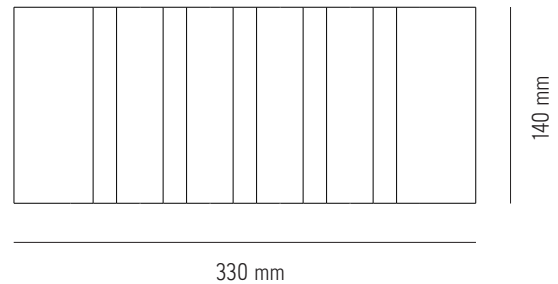

NEW WORKS.

Product Fact Sheet - Objects - Ripply Candle Holder

Ripply Candle Holder *Cristián Mohaded*

Reminiscent of a ripple across a glassy lake, the Ripply Candle Holder reflect the environment through their curved forms. Made from mirror polished stainless steel, these soft shapes transform an industrial material into something almost ephemeral. Existing as a sculptural form, function is only revealed when placing a candle into one of the widening voids between the sheets of steel. To bounce daylight or candlelight, these unique objects create a magnetic pull.

Ean No	Item No	Variation
5712826115107	11510	Mirror Polished Stainless Steel

NEW WORKS.

Product Fact Sheet - Objects - Ripply Candle Holder

Specifications

Product Name	Ripply Candle Holder
Designer	Cristián Mohaded
Year	2019
Category	Objects
Type	Candle Holder
Material	Stainless Steel
Colour/Variant	Mirror Polished Stainless Steel
Product Dimensions	H: 140 x W: 330x D: 27 mm
Packaging Dimensions	H: 363 x W: 166 x D: 62 mm
Weight	2,2 kg
Weight (incl. Packaging)	2,3 kg
County of origin	China
Master packaging	6