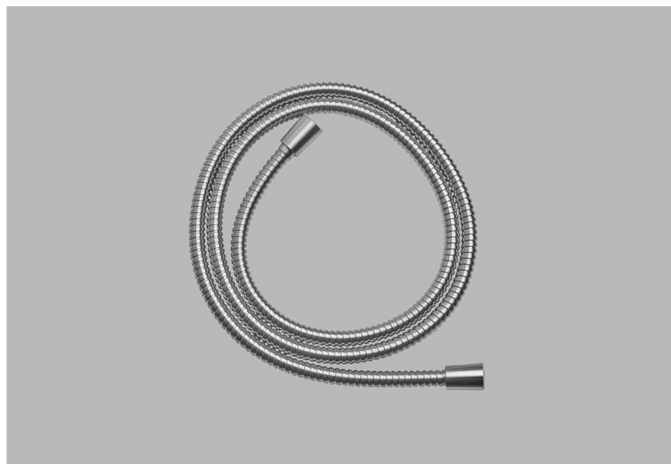

Item no.:
QS5590M
QS5590P

Hand shower holder f/wall

Qtoo collection

Description:
Rose Ø90mm
Stainless steel, brushed
Stainless steel, polished

Item no.:
QS5690M
QS5690P

Hand shower

Qtoo collection

Description:
Stainless steel, brushed
Stainless steel, polished

Item no.:
QS5320M
QS5320P

Shower hose w/ silicon cover

Qtoo collection

Description:

Brushed
Polished
1750mm

Item no.:

QS5400M
QS5400P

Shower hose

Qtoo collection

Description:

Brushed
Polished
1750mm

Item no.:

QS5410M
QS5410P

Shower hose, black

Qtoo collection

Description: