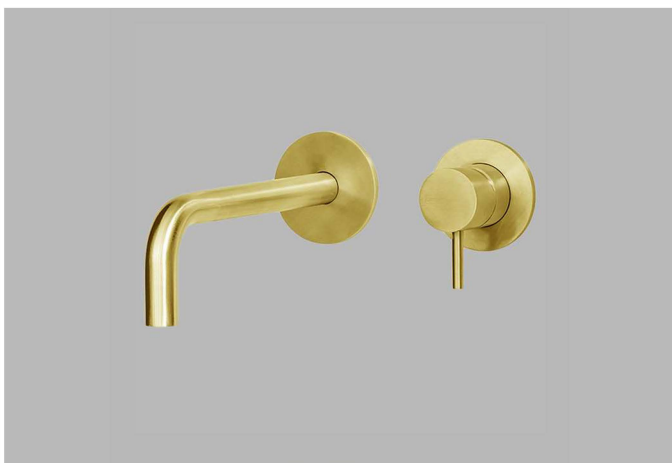

Description:

Copper, brushed
Copper, polished
Swivel spout

Item no.:

QT2100MP2
QT2100PP2

Built-in tap 190 mm, stainless steel

Qtoo collection

Description:
Stainless steel, brushed
Stainless steel, polished

Item no.:
QT3100-190SM
QT3100-190SP

Built-in tap 190 mm, charcoal

Qtoo collection

Description:
Charcoal, brushed
Charcoal, polished

Item no.:
QT3100-190SMP4
QT3100-190SPP4

Built-in tap 190 mm, brass

Qtoo collection

Description:
Brass, brushed
Brass, polished

Item no.:
QT3100-190SMP3
QT3100-190SPP3

Built in tap 190 mm, copper

Qtoo collection

Description:
Copper, brushed
Copper, polished

Item no.:
QT3100-190SMP2
QT3100-190SPP2

Built-in tap 250 mm, stainless steel