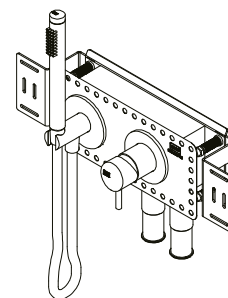

Combinations

For shower:

- 1 pcs. QS3100
- 1 pcs. QS3400
- 1 pcs. QA2190X
- 1 pcs. QS5590X
- 1 pcs. QS5400X or QS5410X
- 1 pcs. QS5320X

For shower:

- 1 pcs. QT3100
- 1 pcs. QA2190X
- 1 pcs. QS5590X
- 1 pcs. QS5400X or QS5410X
- 1 pcs. QS5320X

For sink:

- 1 pcs. QT3100
- 1 pcs. QA2180X
- 1 pcs. QA3180X or QA3280X

For shower:

- 1 pcs. QS3100
- 1 pcs. QA2190X
- 1 pcs. QS5209X
- 1 pcs. QS5100X or QS5110X

For placement of spout:

- 1 pcs. QS3100
- 1 pcs. QS3400
- 1 pcs. QA2190X
- 1 pcs. QA3190X or QA3290X

For shower:

- 1 pcs. QS3200
- 2 pcs. QS3400
- 1 pcs. QA2190X
- 1 pcs. QA2290X
- 1 pcs. QS5590X
- 1 pcs. QS5400X or S5410X
- 1 pcs. QS5320X
- 1 pcs. QS5100X or QS5110X
- 1 pcs. QS5289X or other shower arm

For tub with integrated filling:

- 1 pcs. QS3200
- 1 pcs. QS3400
- 1 pcs. QA2190X
- 1 pcs. QA2290X
- 1 pcs. QS5590X
- 1 pcs. QS5320X
- 1 pcs. QS5400X

For tub:

- 1 pcs. QS3200
- 2 pcs. QS3400
- 1 pcs. QA2190X
- 1 pcs. QA2290X
- 1 pcs. QS5590X
- 1 pcs. QS5400X or QS5410X
- 1 pcs. QS5320X
- 1 pcs. QA3190X or QA3290X

For shower with thermostat function:

- 1 pcs. QS3300
- 2 pcs. QS3400
- 1 pcs. QA2290X
- 1 pcs. QA2390X
- 1 pcs. QS5590X
- 1 pcs. QS5400X or QS5410X
- 1 pcs. QS5320X
- 1 pcs. QS5100X or QS5110X
- 1 pcs. QS5289X or other shower arm