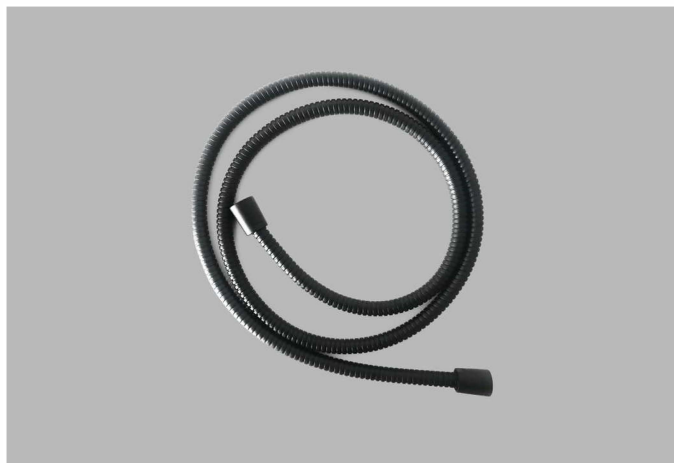

Item no.:
QS5320M
QS5320P

Shower hose w/ silicon cover

Qtoo collection

Description:

Brushed
Polished
1750mm

Item no.:

QS5400M
QS5400P

Shower hose

Qtoo collection

Description:

Brushed
Polished
1750mm

Item no.:

QS5410M
QS5410P

Shower hose, black

Qtoo collection

Description:

1750mm

Item no.:

QS5410B

Shower hose, black

Qtoo collection

Description:

1500mm

Item no.: