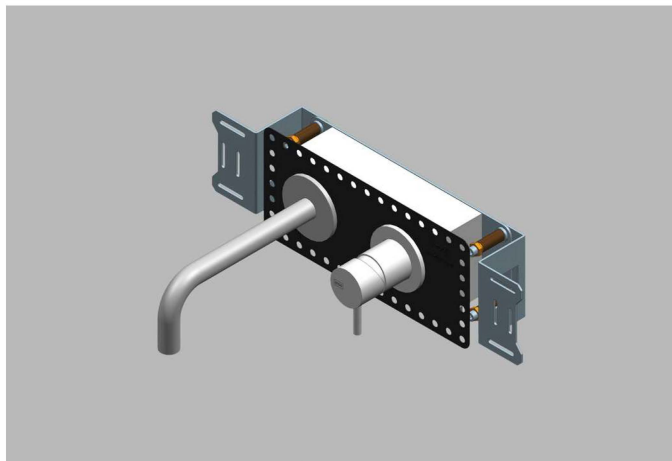

Item no.:
QST3290MP2
QST3290PP2

Premix flexbox f/ sensor tap

Qtoo collection

Description:
Flexbox

Item no.:
QSF01

Power supply f/ flexbox

Qtoo collection

Description:
Power supply

Item no.:
QSP01

Built-in mixer

Qtoo collection

Description:
Built-in mixer f/spout
Built-in part only

Item no.:
QT3100

Control f/wall mounted mixer

Qtoo collection

Description:
Rose Ø80mm
Stainless steel, brushed
Stainless steel, polished