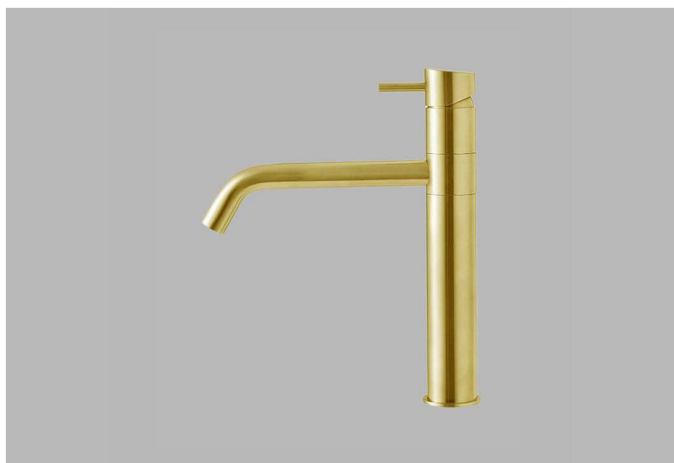

Allround tap, copper

Qtoo collection

Description:
Copper, brushed
Copper, polished
Swivel spout

Item no.:
QT1200MP2
QT1200PP2

Kitchen tap, stainless steel

Qtoo collection

Description:

Stainless steel, brushed
Stainless steel, polished
Swivel spout

Item no.:

QT2100M
QT2100P

Kitchen tap, charcoal

Qtoo collection

Description:

Charcoal, brushed
Charcoal, polished
Swivel spout

Item no.:

QT2100MP4
QT2100PP4

Kitchen tap, brass

Qtoo collection

Description:

Brass, brushed
Brass, polished
Swivel spout

Item no.:

QT2100MP3
QT2100PP3

Kitchen tap, copper

Qtoo collection

Description:

Copper, brushed
Copper, polished
Swivel spout

Item no.:

QT2100MP2
QT2100PP2

Built-in tap 190 mm, stainless steel

Qtoo collection

Description:
Stainless steel, brushed
Stainless steel, polished

Item no.:
QT3100-190SM
QT3100-190SP