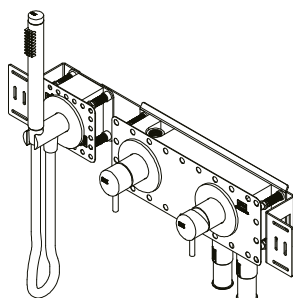

For tub with integrated filling:

- 1 pcs. QS3200
- 1 pcs. QS3400
- 1 pcs. QA2190X
- 1 pcs. QA2290X
- 1 pcs. QS5590X
- 1 pcs. QS5320X
- 1 pcs. QS5400X