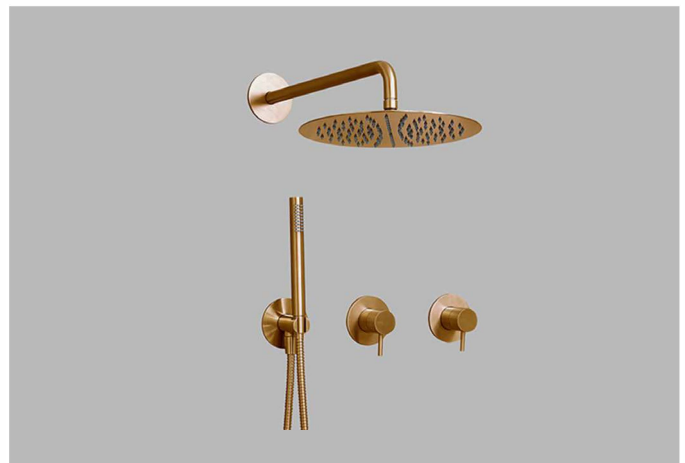

Qtoo collection

Description:
Stainless steel, brushed
Stainless steel, polished
w/300 mm head shower

Item no.:
QS3300-340WM
QS3300-340WP

Built-in two-way thermostat set, charcoal

Qtoo collection

Description:
Charcoal, brushed
Charcoal, polished
w/300 mm head shower

Item no.:
QS3300-340WMP4
QS3300-340WPP4

Built-in two-way thermostat set, brass

Qtoo collection

Description:
Brass, brushed
Brass, polished
w/300 mm head shower

Item no.:
QS3300-340WMP3
QS3300-340WPP3

Built-in two-way thermostat set, copper

Qtoo collection

Description:
Copper, brushed
Copper, polished
w/300 mm head shower

Item no.:
QS3300-340WMP2
QS3300-340WPP2

Rain shower, Ø200mm

Qtoo collection

Description:
Stainless steel, brushed
Stainless steel, polished

Item no.:
QS5100M
QS5100P

Rain shower, Ø300mm

Qtoo collection

Description:
Stainless steel, brushed
Stainless steel, polished

Item no.:
QS5110M
QS5110P

Built-in two-way bathtub set

Qtoo collection

Description:
Stainless steel, brushed
Stainless steel, polished