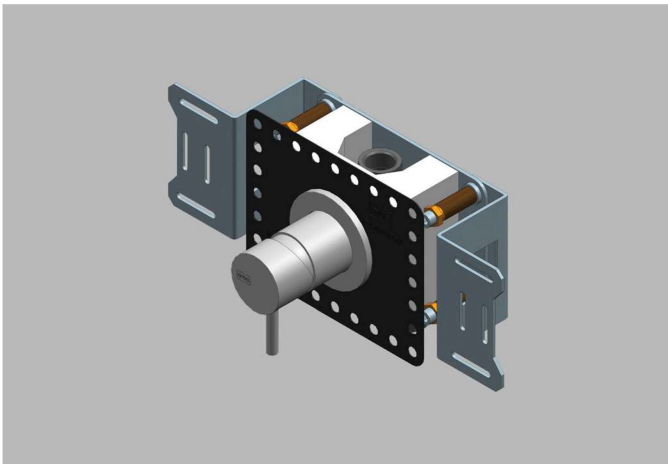

Built-in mixer

Qtoo collection

Description:
Built-in part only

Item no.:
QS3100