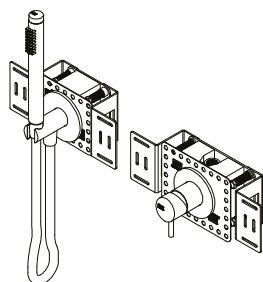

Stainless steel, brushed
Stainless steel, polished

Item no.:

QS5289M
QS5289P

Combinations

For shower:

- 1 pcs. QS3100
- 1 pcs. QS3400
- 1 pcs. QA2190X
- 1 pcs. QS5590X
- 1 pcs. QS5400X or QS5410X
- 1 pcs. QS5320X