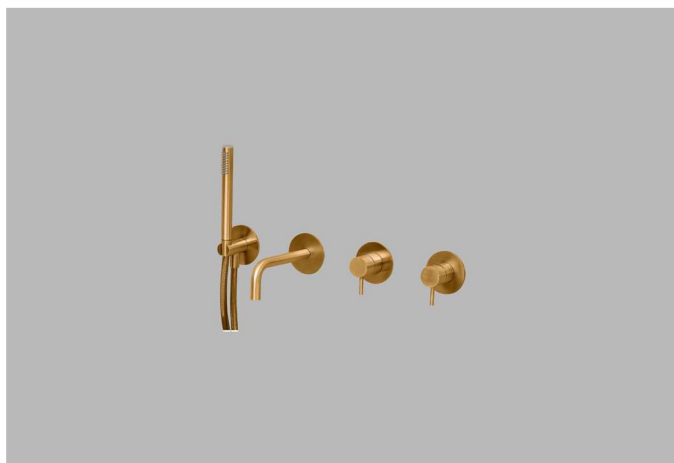

Qtoo collection

Description:
Copper, brushed
Copper, polished
w/300 mm head shower

Item no.:
QS3300-340WMP2
QS3300-340WPP2

Rain shower, Ø200mm

Qtoo collection

Description:
Stainless steel, brushed
Stainless steel, polished

Item no.:
QS5100M
QS5100P

Rain shower, Ø300mm

Qtoo collection

Description:
Stainless steel, brushed
Stainless steel, polished

Item no.:
QS5110M
QS5110P

Built-in two-way bathtub set

Qtoo collection

Description:
Stainless steel, brushed
Stainless steel, polished

Item no.:
QS3200-190SM
QS3200-190SP

Built-in two-way bathtub set, charcoal

Qtoo collection

Description:
Charcoal, brushed
Charcoal, polished

Item no.:
QS3200-190SMP4
QS3200-190SPP4

Built-in two-way bathtub set, brass

Qtoo collection

Description:
Brass, brushed
Brass, polished

Item no.:
QS3200-190SMP3
QS3200-190SPP3

Built-in two-way bathtub set, copper

Qtoo collection

Description:
Copper, brushed
Copper, polished

Item no.:
QS3200-190SMP2
QS3200-190SPP2