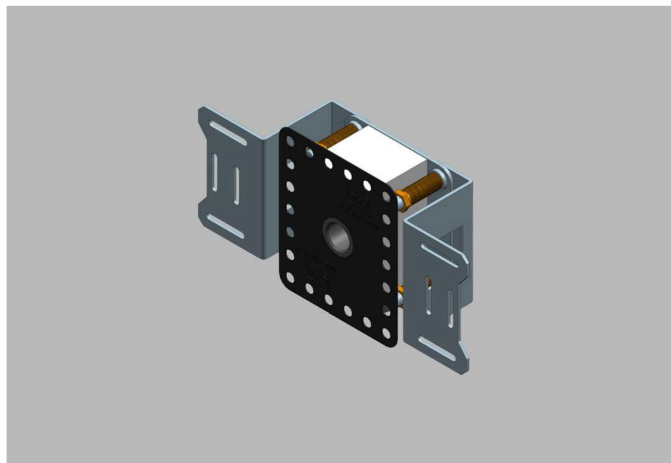

Item no.:
QA2390M
QA2390P

Control f/wall m. thermostat

Qtoo collection

Description:
Rose Ø90mm
Stainless steel

Item no.:
QA2391M

Built-in part w/1/2 connection

Qtoo collection

Description:
Built-in part

Item no.:
QS3400

Spout, 115mm projection

Qtoo collection

Description:
Rose Ø90mm
Stainless steel, brushed
Stainless steel, polished

Item no.:
QA3090M
QA3090P

Spout, 190mm projection

Qtoo collection

Description:
Rose Ø90mm
Stainless steel, brushed
Stainless steel, polished