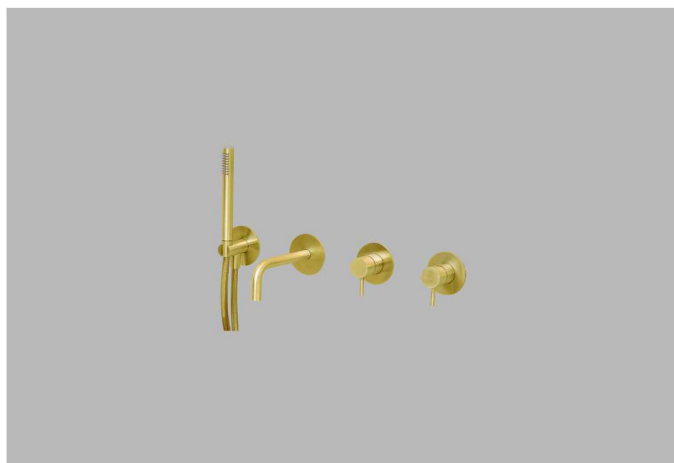

Qtoo collection

Description:
Copper, brushed
Copper, polished
w/300 mm head shower

Item no.:
QS3300-340WMP2
QS3300-340WPP2

Rain shower, Ø200mm

Qtoo collection

Description:
Stainless steel, brushed
Stainless steel, polished

Item no.:
QS5100M
QS5100P

Rain shower, Ø300mm

Qtoo collection

Description:
Stainless steel, brushed
Stainless steel, polished

Item no.:
QS5110M
QS5110P

Built-in two-way bathtub set

Qtoo collection

Description:
Stainless steel, brushed
Stainless steel, polished

Item no.:
QS3200-190SM
QS3200-190SP

Built-in two-way bathtub set, charcoal

Qtoo collection

Description:
Charcoal, brushed
Charcoal, polished

Item no.:
QS3200-190SMP4
QS3200-190SPP4

Built-in two-way bathtub set, brass

Qtoo collection

Description:
Brass, brushed
Brass, polished

Item no.:
QS3200-190SMP3
QS3200-190SPP3

Built-in two-way bathtub set, copper

Qtoo collection

Description:
Copper, brushed
Copper, polished

Item no.:
QS3200-190SMP2
QS3200-190SPP2