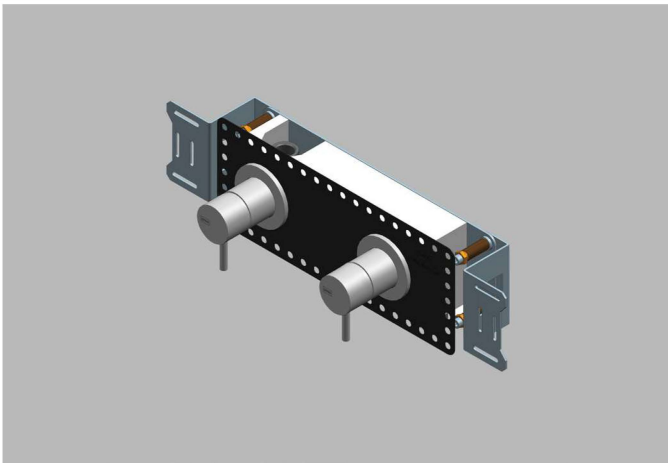

Built-in part of thermostat and diverter

Qtoo collection

Description:
Built-in part only

Item no.:
QS3300

Control f/wall mounted mixer

Qtoo collection

Description:
Rose Ø90mm
Stainless steel, brushed
Stainless steel, polished