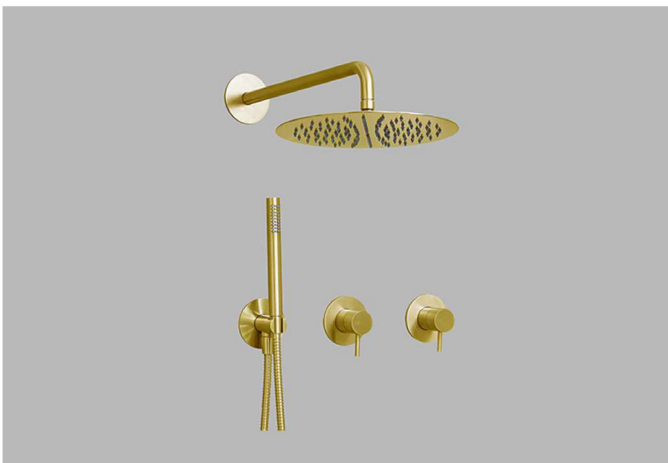

Qtoo collection

Description:
Stainless steel, brushed
Stainless steel, polished

Item no.:
QA1250M
QA1250P

Siphon

Qtoo collection

Description:
Matte chrome
Chrome

Item no.:
QA1400M
QA1400P

Built-in two-way thermostat set

Qtoo collection

Description:
Stainless steel, brushed
Stainless steel, polished
w/300 mm head shower

Item no.:
QS3300-340WM
QS3300-340WP

Built-in two-way thermostat set, charcoal

Qtoo collection

Description:
Charcoal, brushed
Charcoal, polished
w/300 mm head shower

Item no.:
QS3300-340WMP4
QS3300-340WPP4

Built-in two-way thermostat set, brass

Qtoo collection

Description:
Brass, brushed
Brass, polished
w/300 mm head shower

Item no.:
QS3300-340WMP3
QS3300-340WPP3

Built-in two-way thermostat set, copper

Qtoo collection

Description:
Copper, brushed
Copper, polished
w/300 mm head shower

Item no.:
QS3300-340WMP2
QS3300-340WPP2

Rain shower, Ø200mm

Qtoo collection

Description:
Stainless steel, brushed
Stainless steel, polished