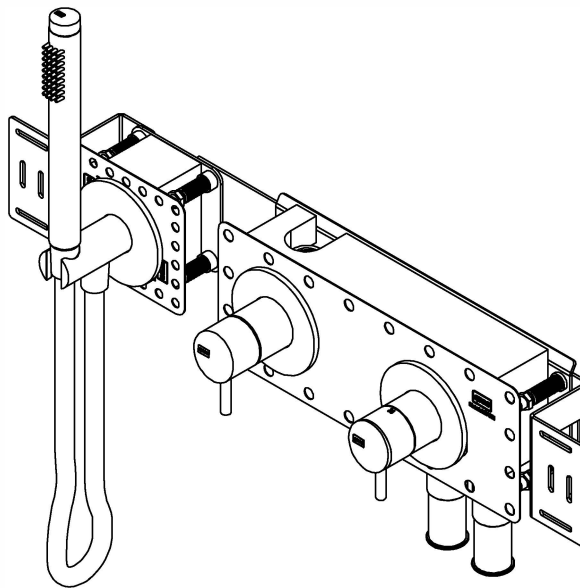

Product List

01.01.2022

Qtoo collection

The Qtoo Collection was launched in 2020, to further leverage our ability to achieve complete cohesion within architect-designed spaces. The collection brings to the market 100% recyclable stainless steel taps and shower fixtures, which share our precisiondesigned, minimalist aesthetic. Created through an established collaboration with Danish design studio Hans Thyge & Co., each Qtoo piece blends a simple silhouette with innovative ideas, balancing soft, feminine shapes with perfectly composed geometric lines.