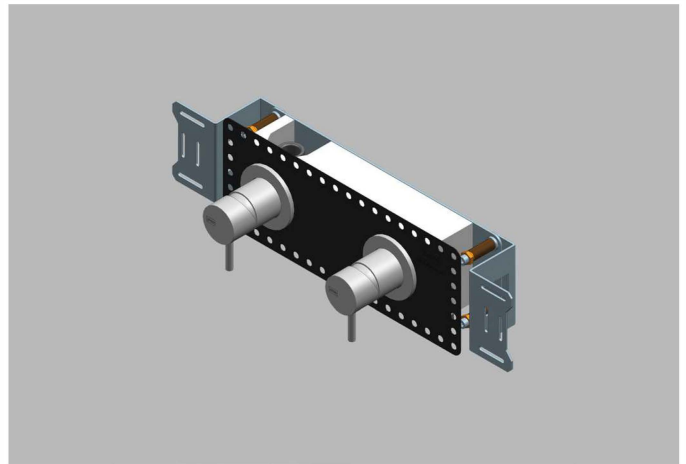

Built-in part of mixer and diverter

Qtoo collection

Description:
Built-in part only

Item no.:
QS3200