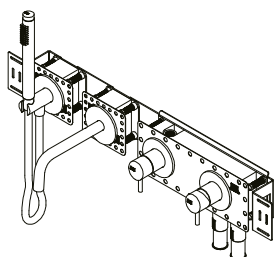

For tub:

- 1 pcs. QS3200
- 2 pcs. QS3400
- 1 pcs. QA2190X
- 1 pcs. QA2290X
- 1 pcs. QS5590X
- 1 pcs. QS5400X or QS5410X
- 1 pcs. QS5320X
- 1 pcs. QA3190X or QA3290X