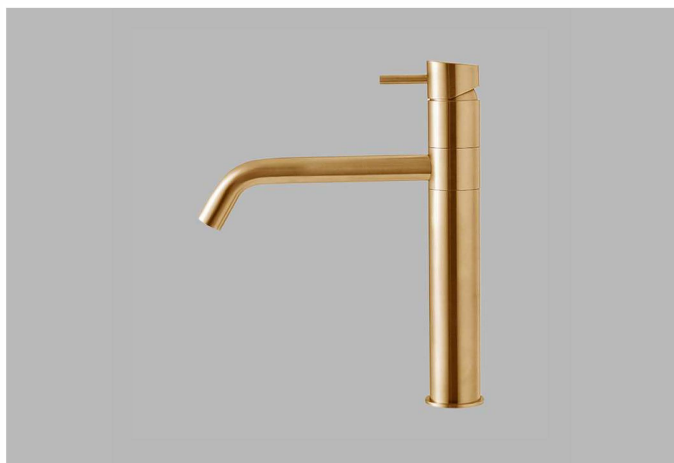

Kitchen tap, brass

Qtoo collection

Description:

Brass, brushed
Brass, polished
Swivel spout

Item no.:

QT2100MP3
QT2100PP3

Kitchen tap, copper

Qtoo collection

Description:

Copper, brushed
Copper, polished
Swivel spout

Item no.:

QT2100MP2
QT2100PP2

Built-in tap 190 mm, stainless steel

Qtoo collection

Description:
Stainless steel, brushed
Stainless steel, polished

Item no.:
QT3100-190SM
QT3100-190SP

Built-in tap 190 mm, charcoal

Qtoo collection

Description:
Charcoal, brushed
Charcoal, polished

Item no.:
QT3100-190SMP4
QT3100-190SPP4

Built-in tap 190 mm, brass

Qtoo collection

Description:
Brass, brushed
Brass, polished

Item no.:
QT3100-190SMP3
QT3100-190SPP3

Built in tap 190 mm, copper

Qtoo collection

Description:
Copper, brushed
Copper, polished

Item no.:
QT3100-190SMP2
QT3100-190SPP2

Built-in tap 250 mm, stainless steel