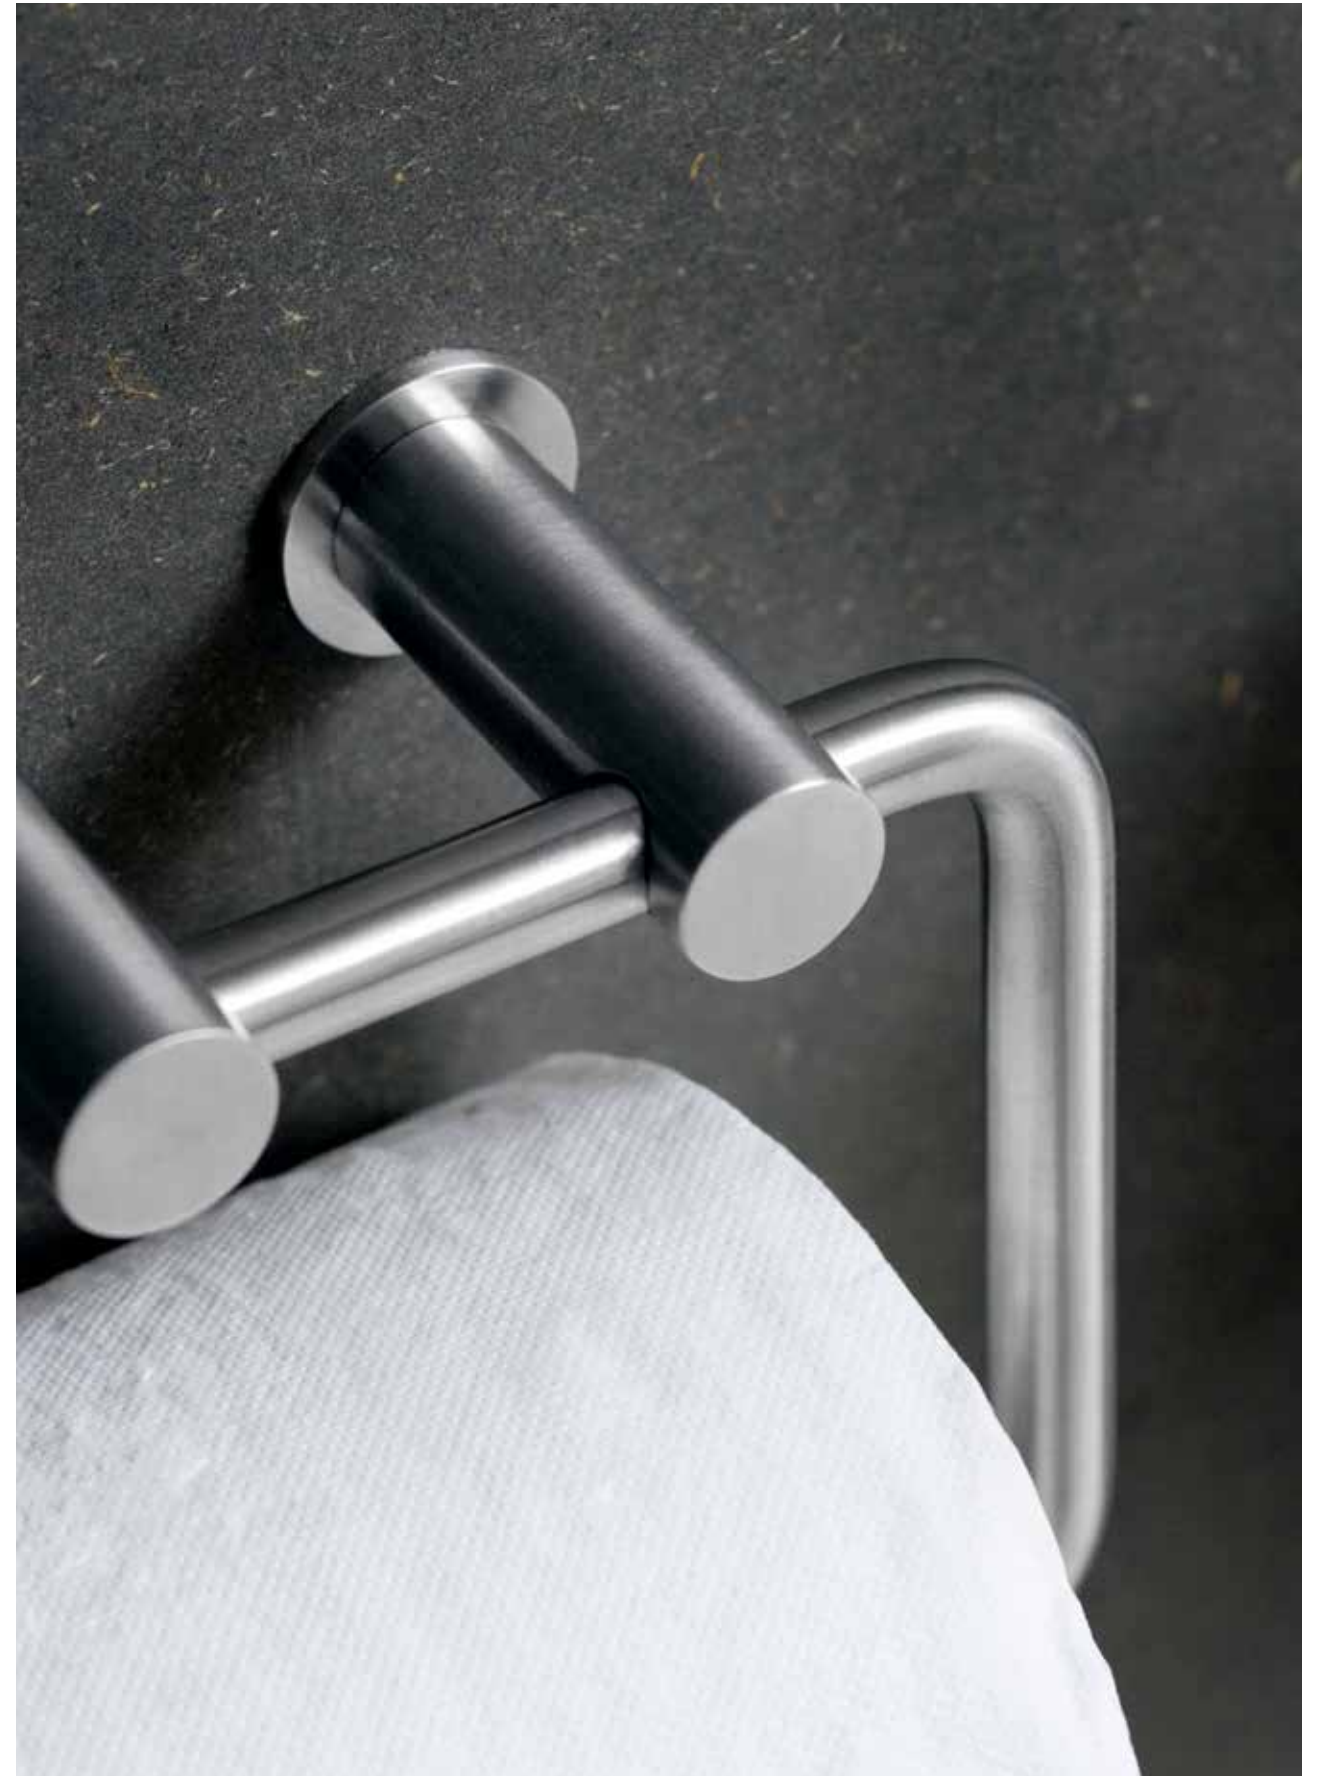

SHOWER & BATHTUB

HAND SHOWER

QS5300M/P

SHOWER ARMS WALL - ROSE Ø90

QS5279M/P
L: 300mm

QS5289M/P
L: 400mm

SHOWER HOSES L: 1500MM

QS5420M
Compose
Matt white