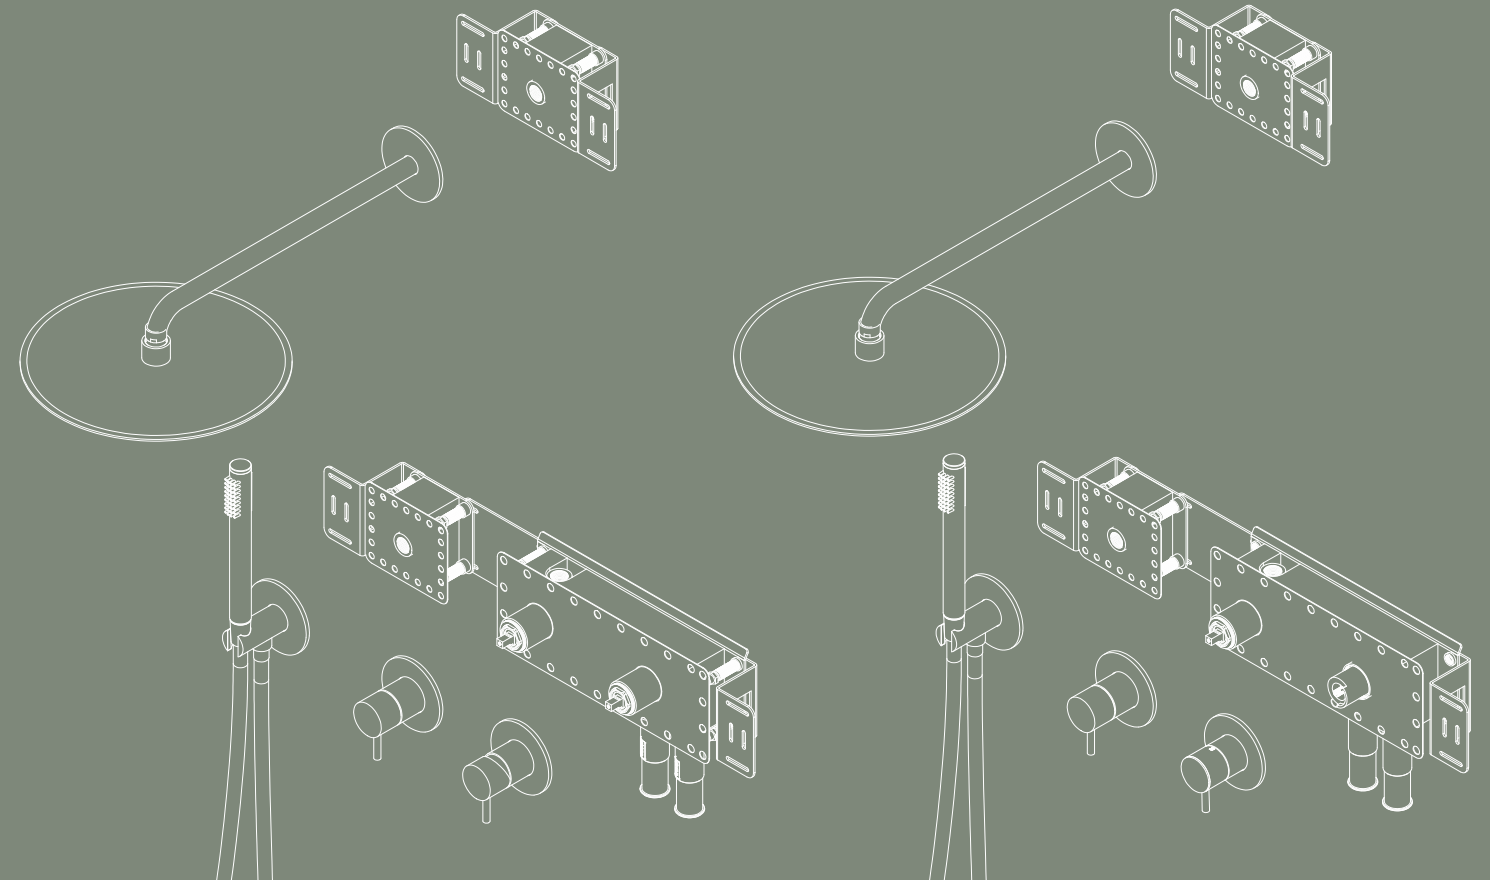

QS3200-340WB
Ø300mm
L: 400mm
Matt black

QS3300-340WB
Thermostat
Ø300mm
L: 400mm
Matt black