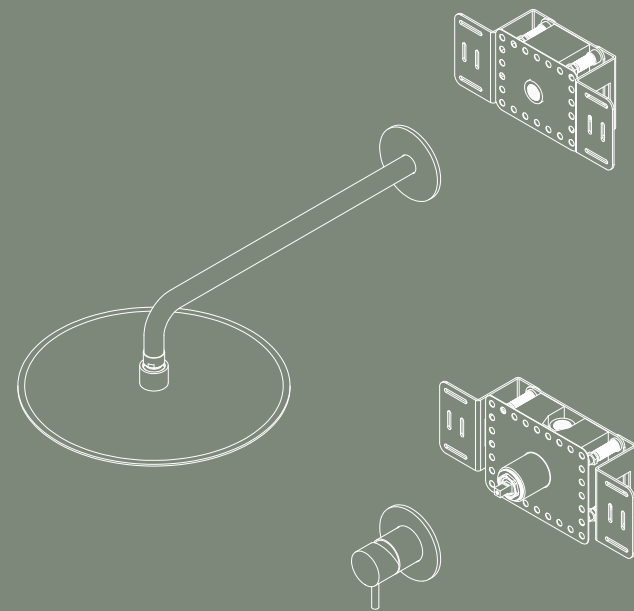

QS3100-340WB
Ø300mm
L: 400mm
Matt black