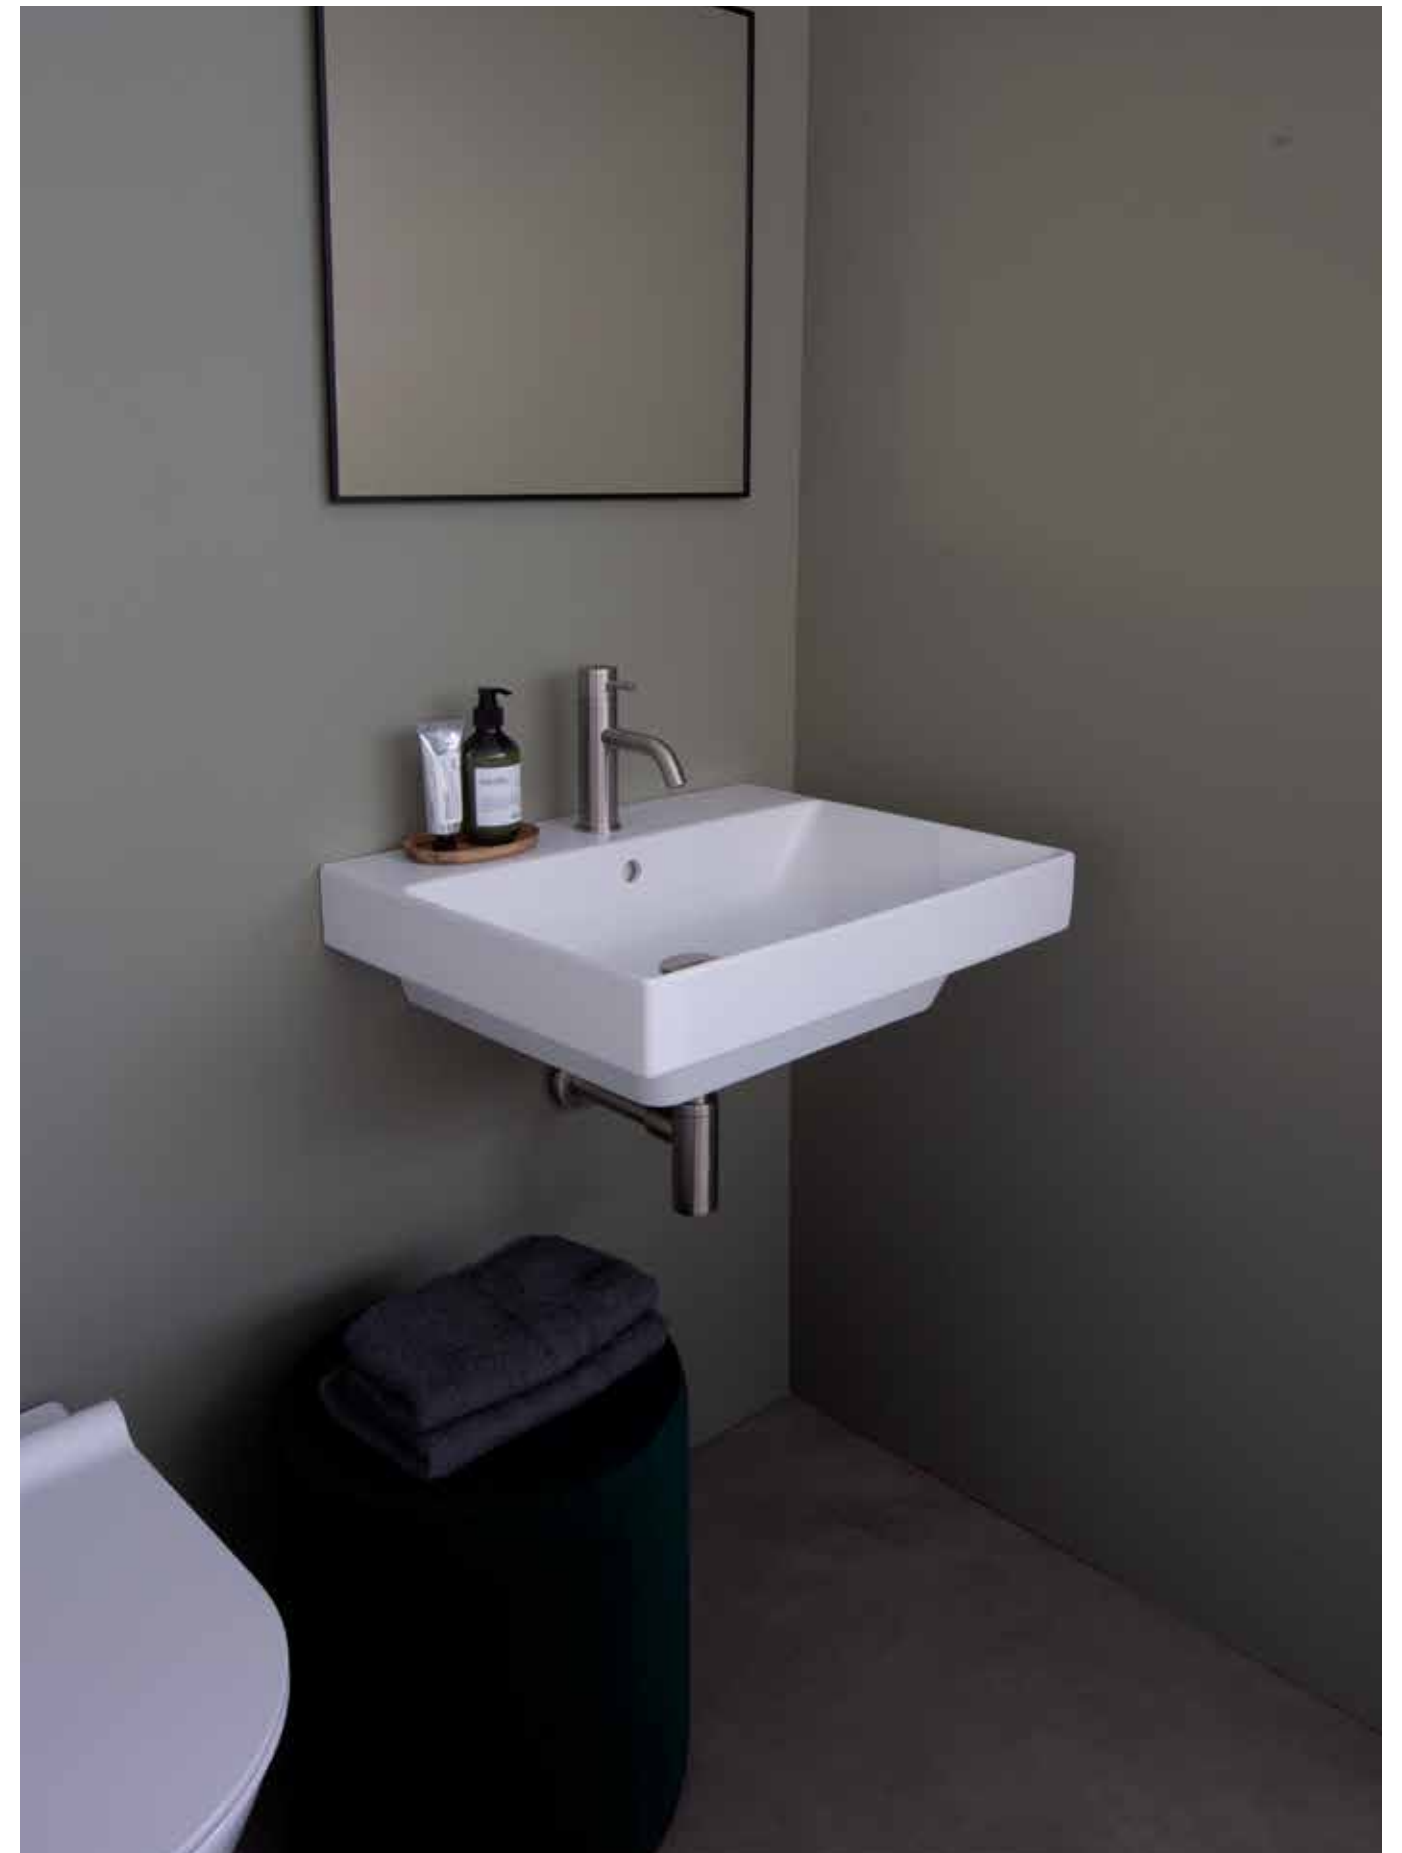

SINK

The Qtoo taps with their unique proportions makes them an everyday pleasure to use. The taps can be either deck mounted or incorporated into the wall. The one lever control moves softly when turning on the water and when adjusting the temperature or water flow. The pin on the handle is placed downwards, so water does not run into the handle.

Qtoos håndvaskarmaturer kan bygges ind i væggen eller monteres på eller ved vasken. Ved begge løsninger bliver fornøjelsen den samme, grebet bevæges i glidende bevægelser når du åbner for vandet, regulerer temperaturen eller vandstrømmen. Pinden på grebet peger nedad, hvilket gør det lettere at betjene armaturet og samtidig forhindres vandet i at løbe ned i samlingen.