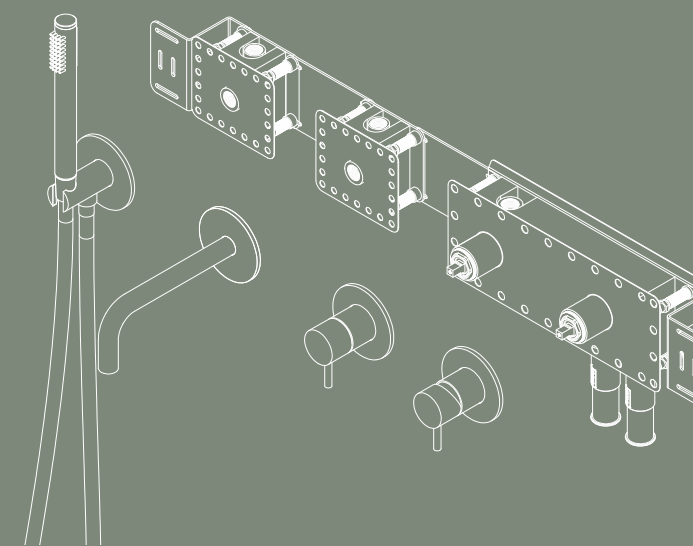

QS3200-190SB
L: 190mm
Matt black