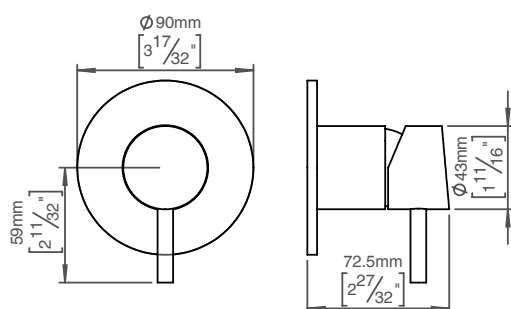

Circle mixer

Qtoo collection

Product Control Ø43mm, rose Ø90mm, satin finish.

Tender text QTOO collection, control for wall mounted mixer rose diameter 3 1/2"-90mm. Manufactured in the highest quality marine grade, AISI 316 stainless steel, protecting against high levels of corrosion. 20 year warranty.

Product specification Spout diameter: Ø90mm - 3 1/2"
Material: Marine grade AISI 316 stainless steel
[20-year warranty (5 years for coated items)](#)