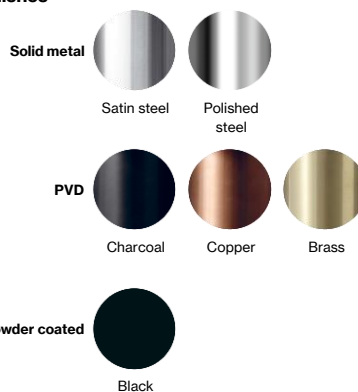

Available finishes

Spare parts/ accessories

Mounting <https://dline.com/mounting-instructions/>

Product care

d line products are produced in the highest quality marine grade AISI 316 stainless steel. To sustain the unique d line finish please follow the below instructions:

Please do not use scouring powder, steel wool, chloride based detergents or other aggressive cleaning products as these may damage the surface.