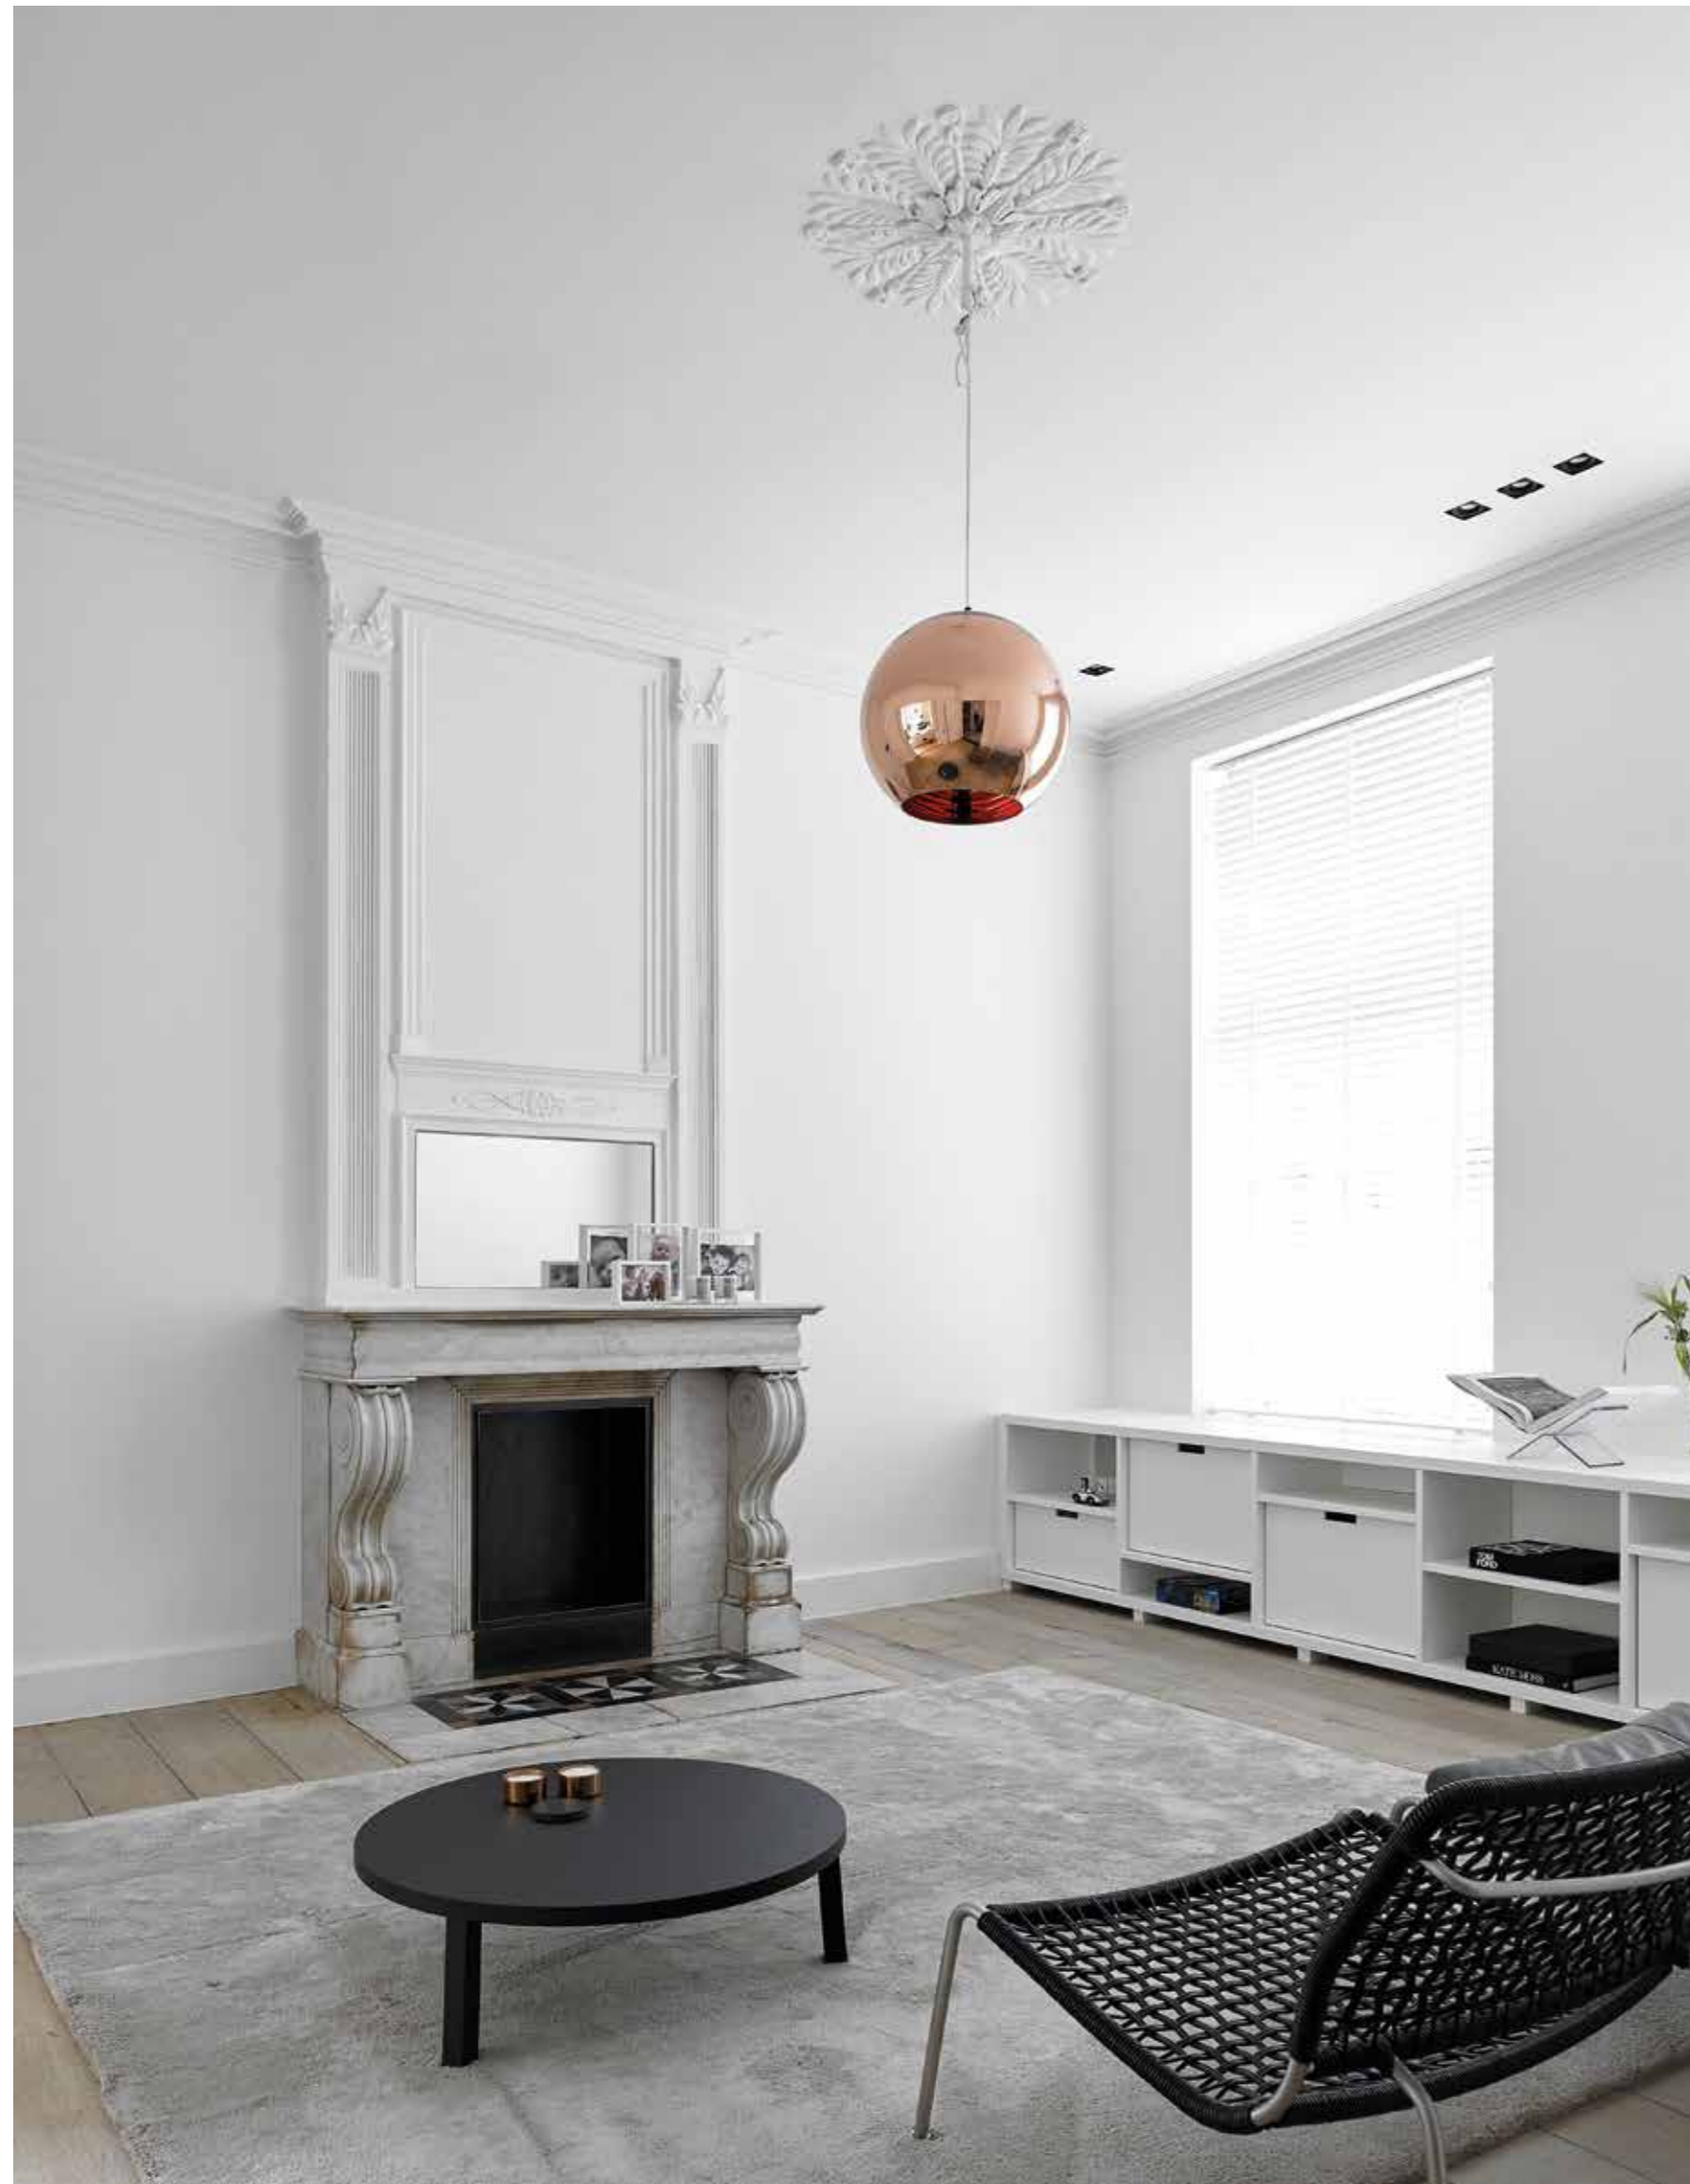

UK LONDON LONDON

LOCATION: LONDON, UK
OBJECT: CITY VILLA
INTERIOR DESIGN: NIELS MAIER
PHOTOGRAPHY: SERGE TECHNAU

FORMANI®
ONE BY PIET BOON

INTERIOR DESIGNER NIELS MAIER

ONE BY PIET BOON
PBL20XL/50 LEVER HANDLE WHITE