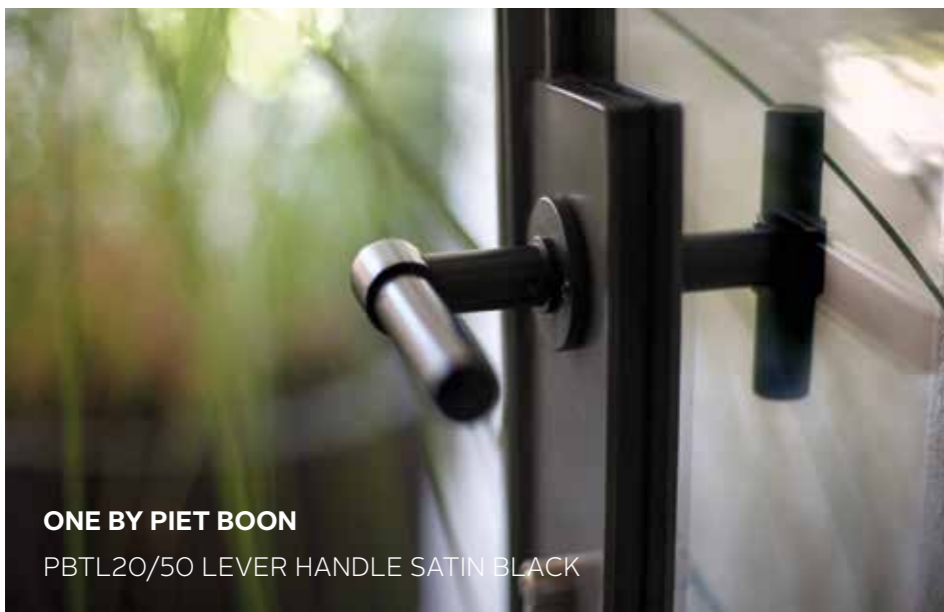

ONE BY PIET BOON
PBTL20/50 LEVER HANDLE SATIN BLACK

ONE EXPERIENCE

The Jane, het beroemde restaurant van Michelinsterrenchef Sergio Herman, is tijdens de Restaurant and Bar Design Awards in Londen uitgeroepen tot het mooiste restaurant te wereld. De 'fine dining meets rock-'n-roll' visie van Sergio Herman en chefkok Nick Brill is ontwikkeld in samenwerking met Studio Piet Boon. Samen toverden zijn de kapel van een voormalig militair ziekenhuis in Antwerpen om tot een high-end, eigentijds restaurant met internationale allure. De hardware uit de One serie draagt bij aan bij de beleving waar het bij de Jane om te doen is.

The famous restaurant of Michelin-starred chef Sergio Herman The Jane, was named the most beautiful restaurant in the world at the Restaurant & Bar Design Awards in London. This fine dining meets rock-'n-roll vision of Sergio Herman and chef Nick Brill was developed in collaboration with Studio Piet Boon. Together, they transformed the chapel of the former military hospital in Antwerp into a high-end, contemporary restaurant with international appeal. The fittings from the One series add to the authentic The Jane experience.