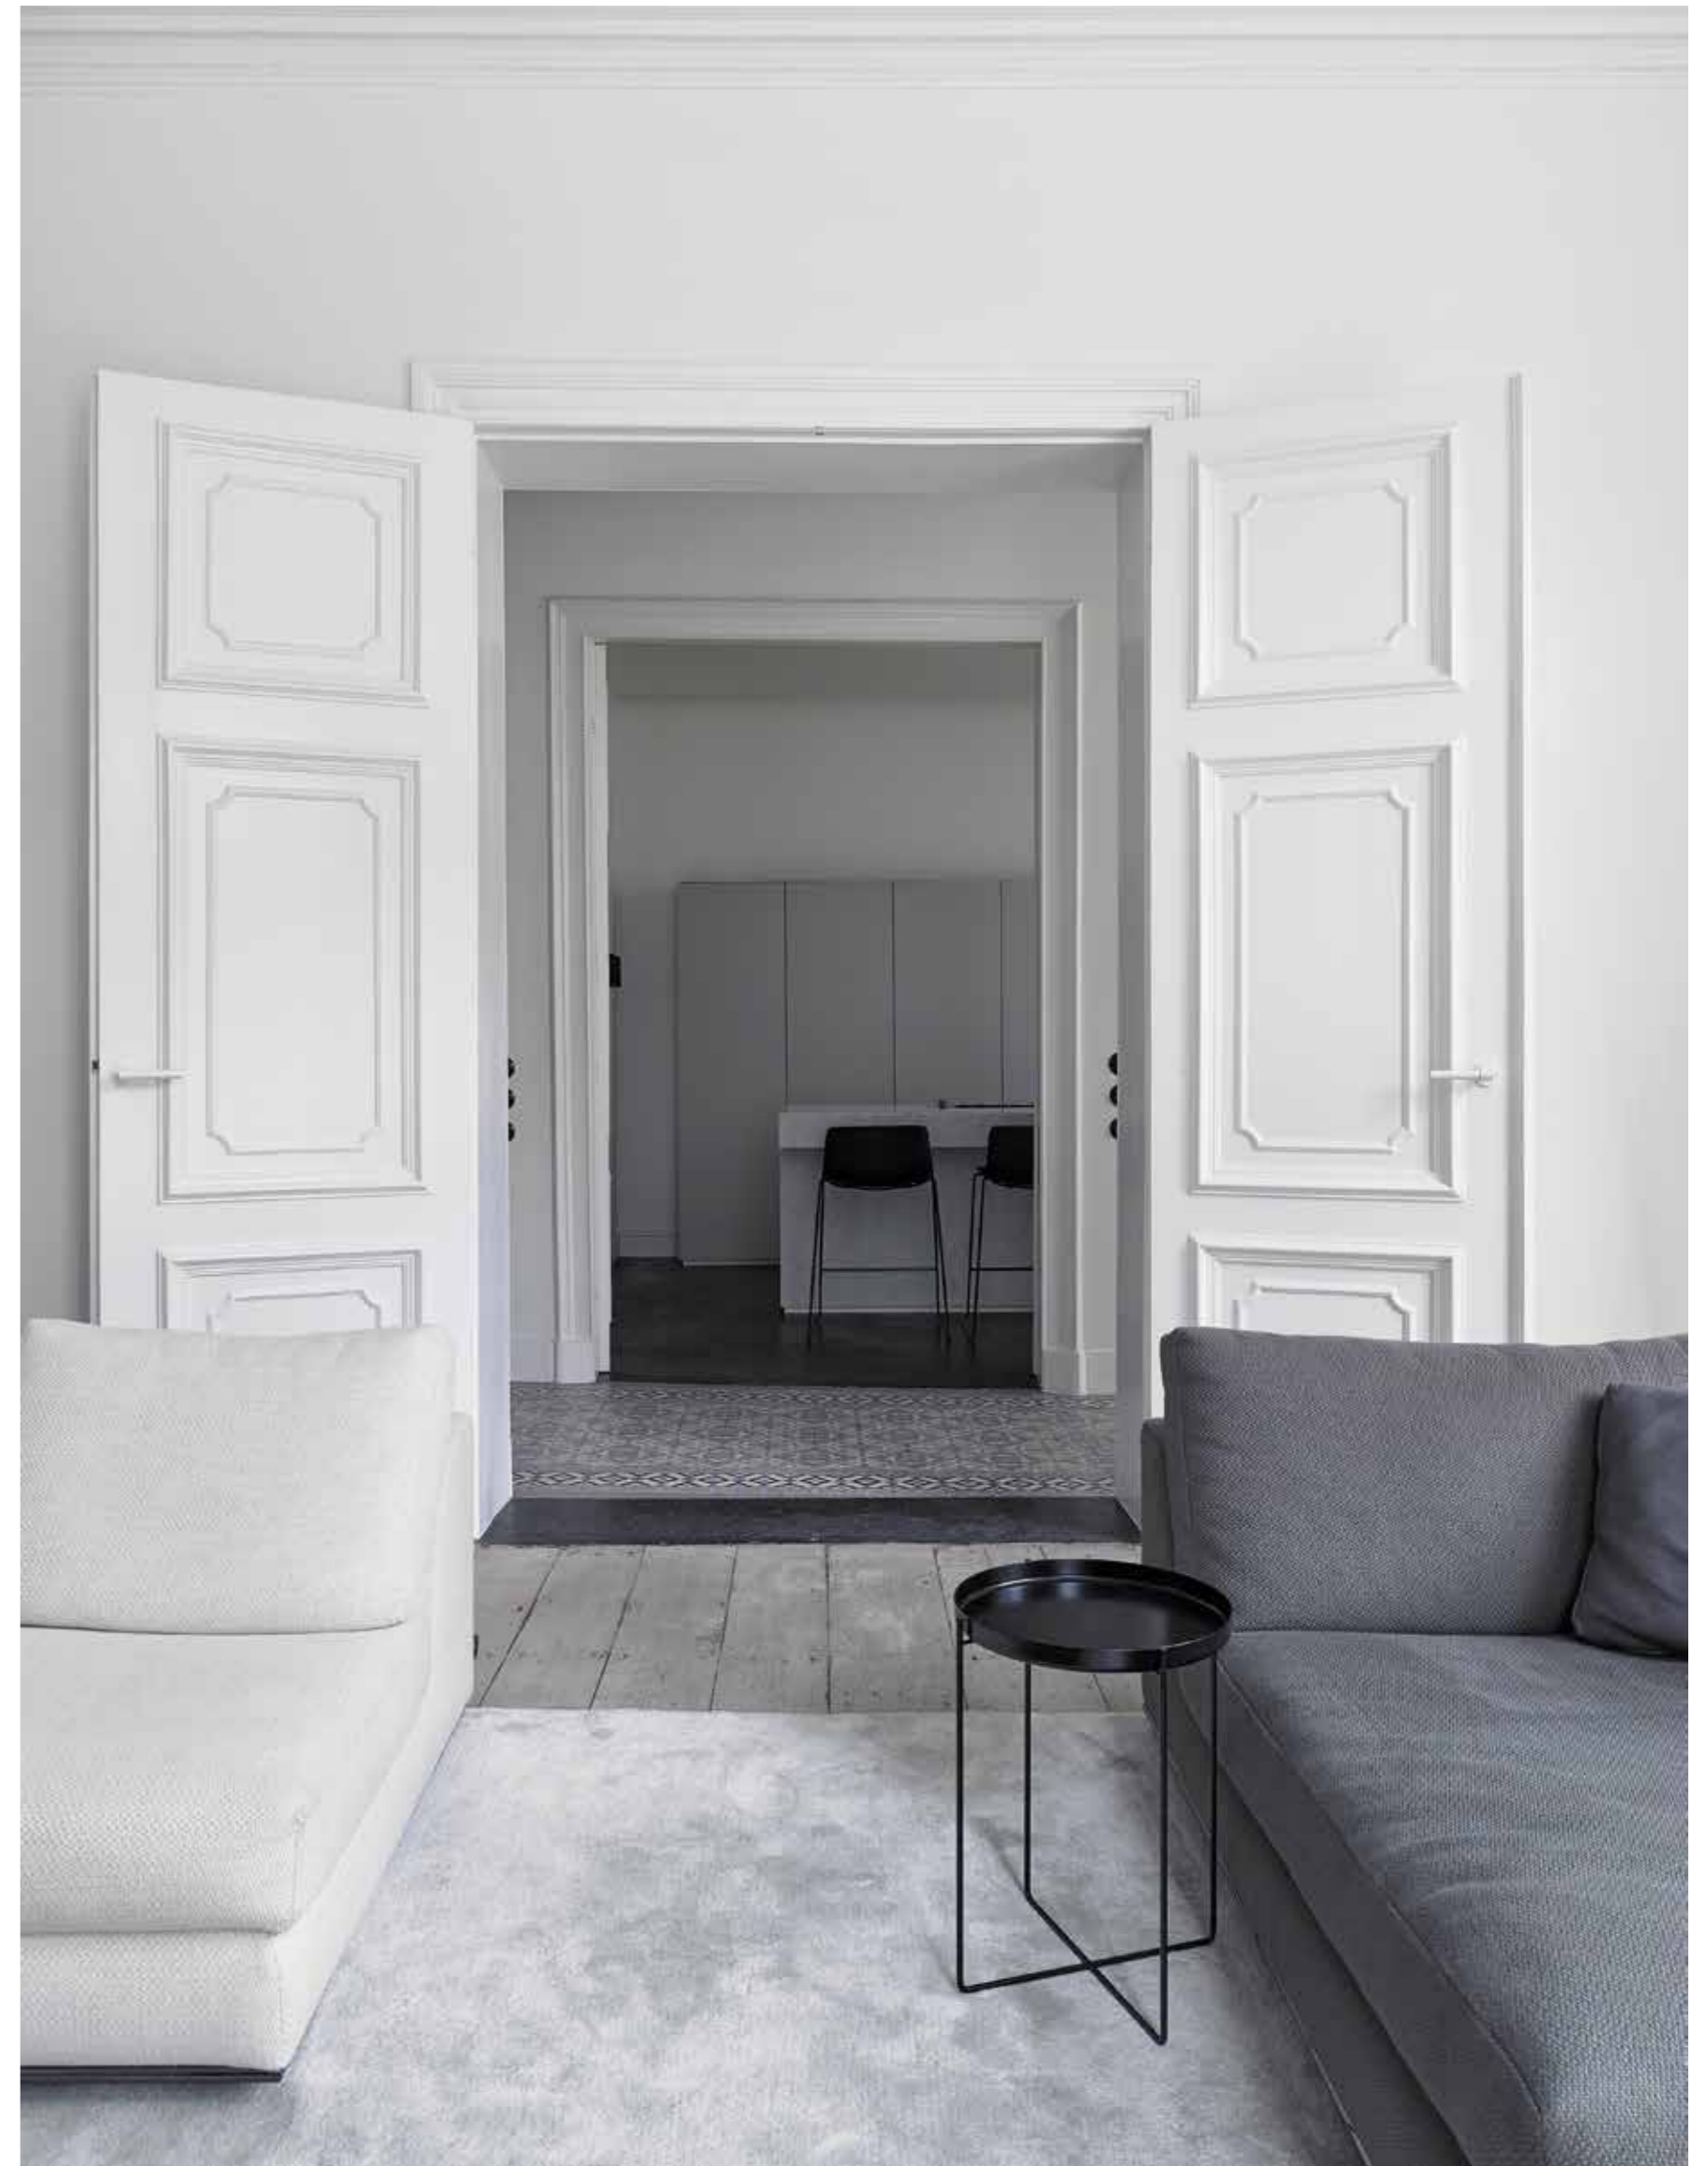

The all-white architectural approach creates a strong basic concept. This approach ensures that the old and new blend together flawlessly. The One collection of door fittings by FORMANI® connects to this concept. The house was designed layer by layer based on this all-white approach.