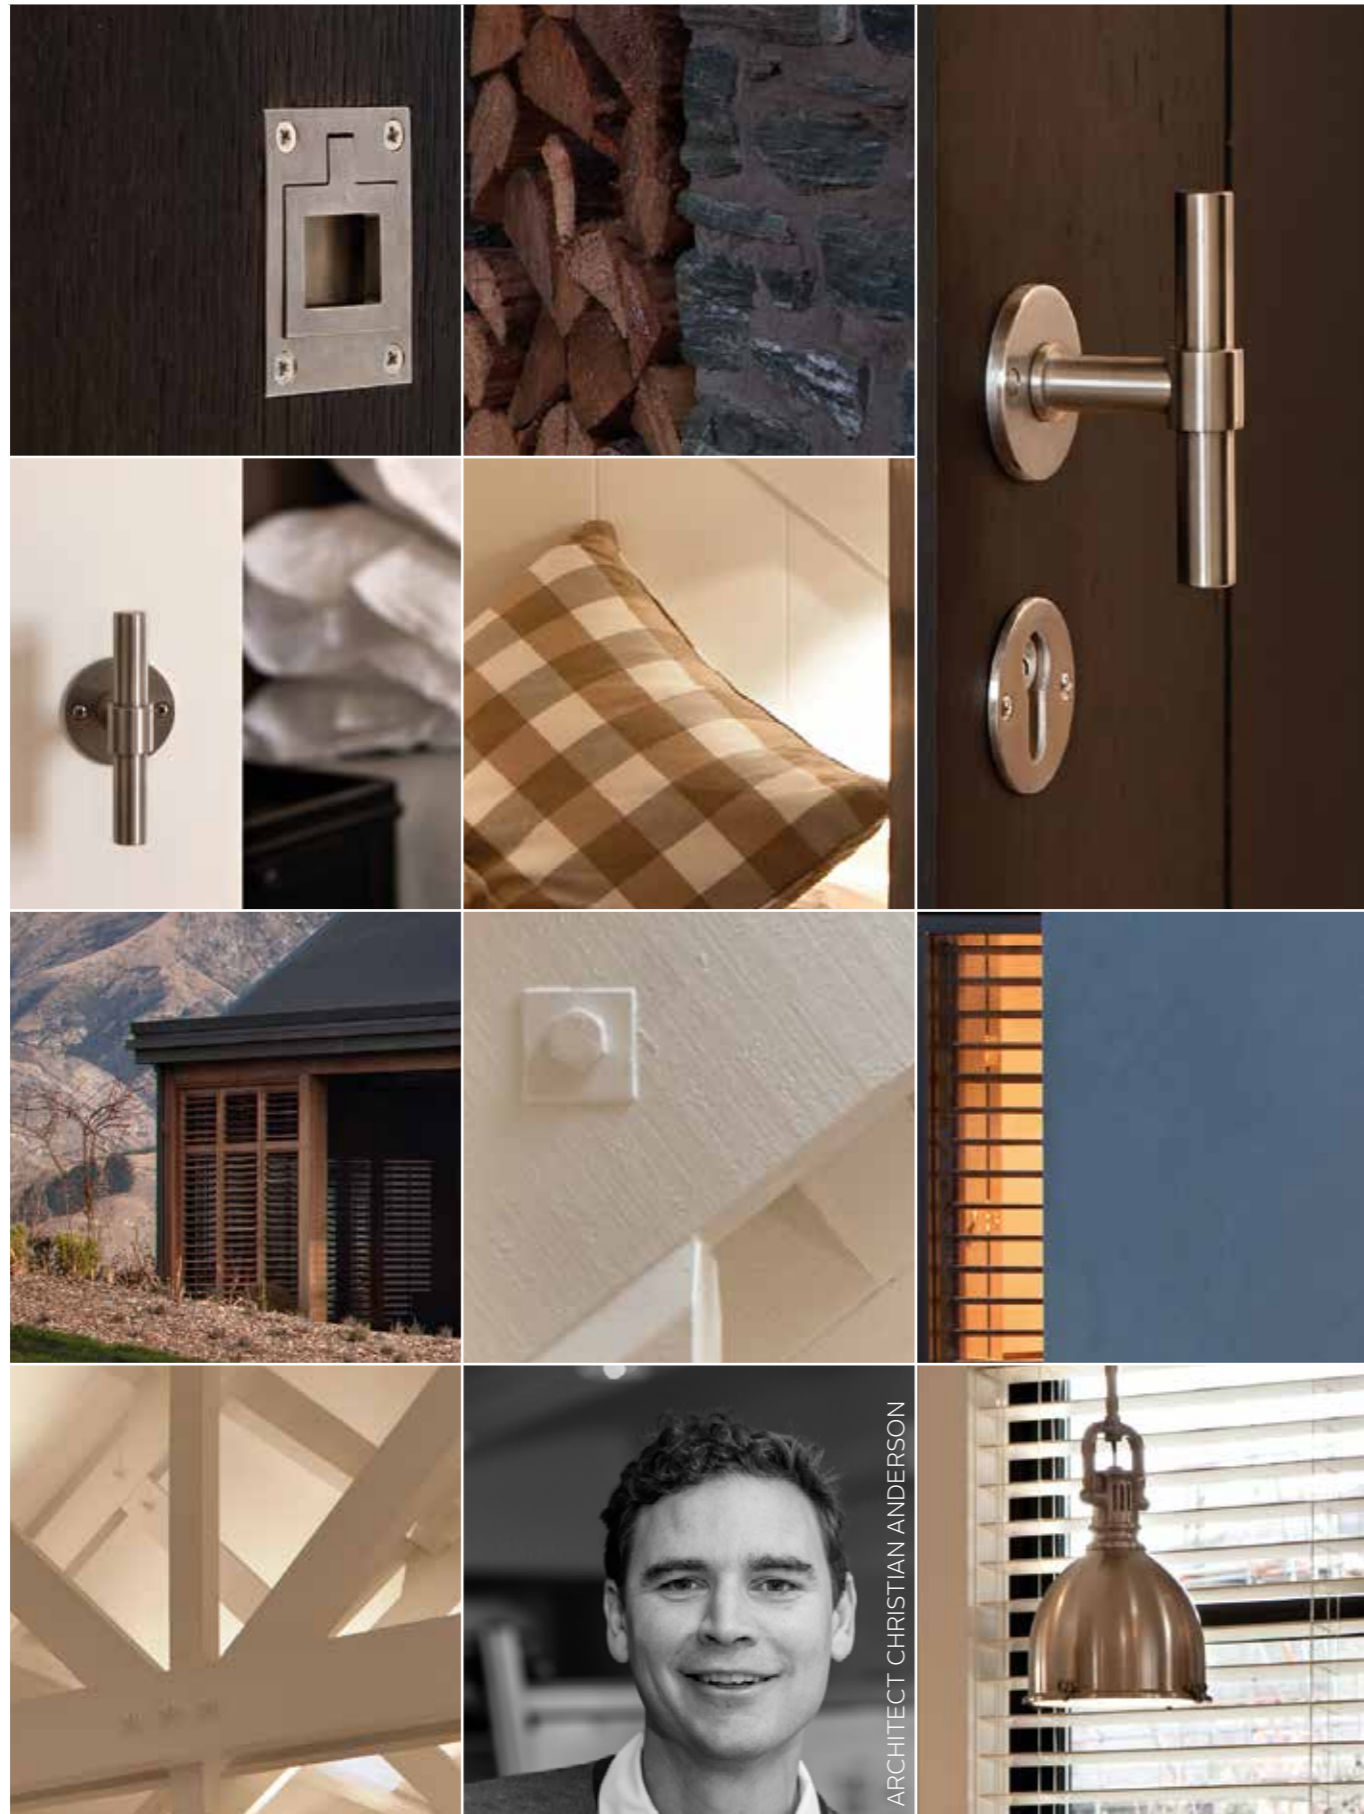

PB120 massieve raamgreep | solid window handle

mat roestvast staal / satin stainless steel mat zwart / satin black brons / bronze wit / white

NEW ZEA LAND QUEENS TOWN

LOCATION: QUEENSTOWN, NEW ZEALAND
OBJECT: PRIVATE RESIDENCE
ARCHITECTURE: CHRISTIAN ANDERSON ARCHITECTS
PHOTOGRAPHY: SIMON DEVITT