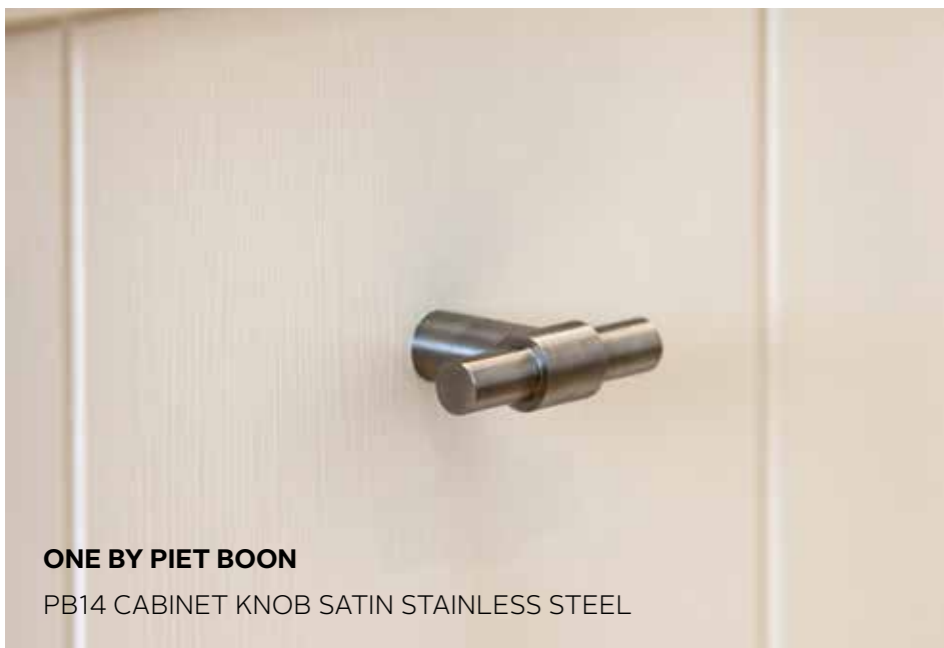

ONE BY PIET BOON
PB14 CABINET KNOB SATIN STAINLESS STEEL

NATURAL LOOK

In de perfect getrimde, uitgestrekte weilanden van Millbrook Resort, Arrowtown is een groep spitse betonnen vormen rond een aantal binnentuinen gearrangeerd. De met verweerd hout afgeschermd terrassen zijn ideaal voor elk moment van de dag en elk seizoen. Verticale elementen zoals daklicht, dakkapel en schoorsteen markeren de daklijn.

Het interieurdesign met natuurlijke materialen zoals hout en steen en frisse wittinten geeft uitdrukking aan het gestructureerde ritme van het geheel. Houten palen, uitgesproken dakspanten en balken vormen een visuele interactie met het tuinterras.

Het eigentijdse design van de hardware die is ontworpen door Piet Boon draagt bij aan de interactie tussen het voortdurend veranderende landschap en het structurele ritme van het interieur. Het geborstelde roestvast staal past bij de natuurlijke materialen die zijn gebruikt en interageert met de subtiele, fijne details.

Set within the manicured, rural grassland of Millbrook Resort, Arrowtown, a group of concrete clad gabled forms are arranged axially around a series of garden courtyards. The weathered, timber screened terraces are designed to suit any time of day and each season. Vertical elements such as roof lights, dormers and chimneys effortlessly articulate the rooflines.

The interior program, incorporating natural materials of timber, stone and fresh white tones, expresses a structural rhythm of the dwelling. Timber posts, expressed roof trusses and beams interact visually with the garden terrace.

The contemporary design of the hardware designed by Piet Boon contributes to the interaction between the ever changing landscape and structural rhythm of the interior. The brushed stainless steel matches the natural materials that are used and interest with their subtle fine details.