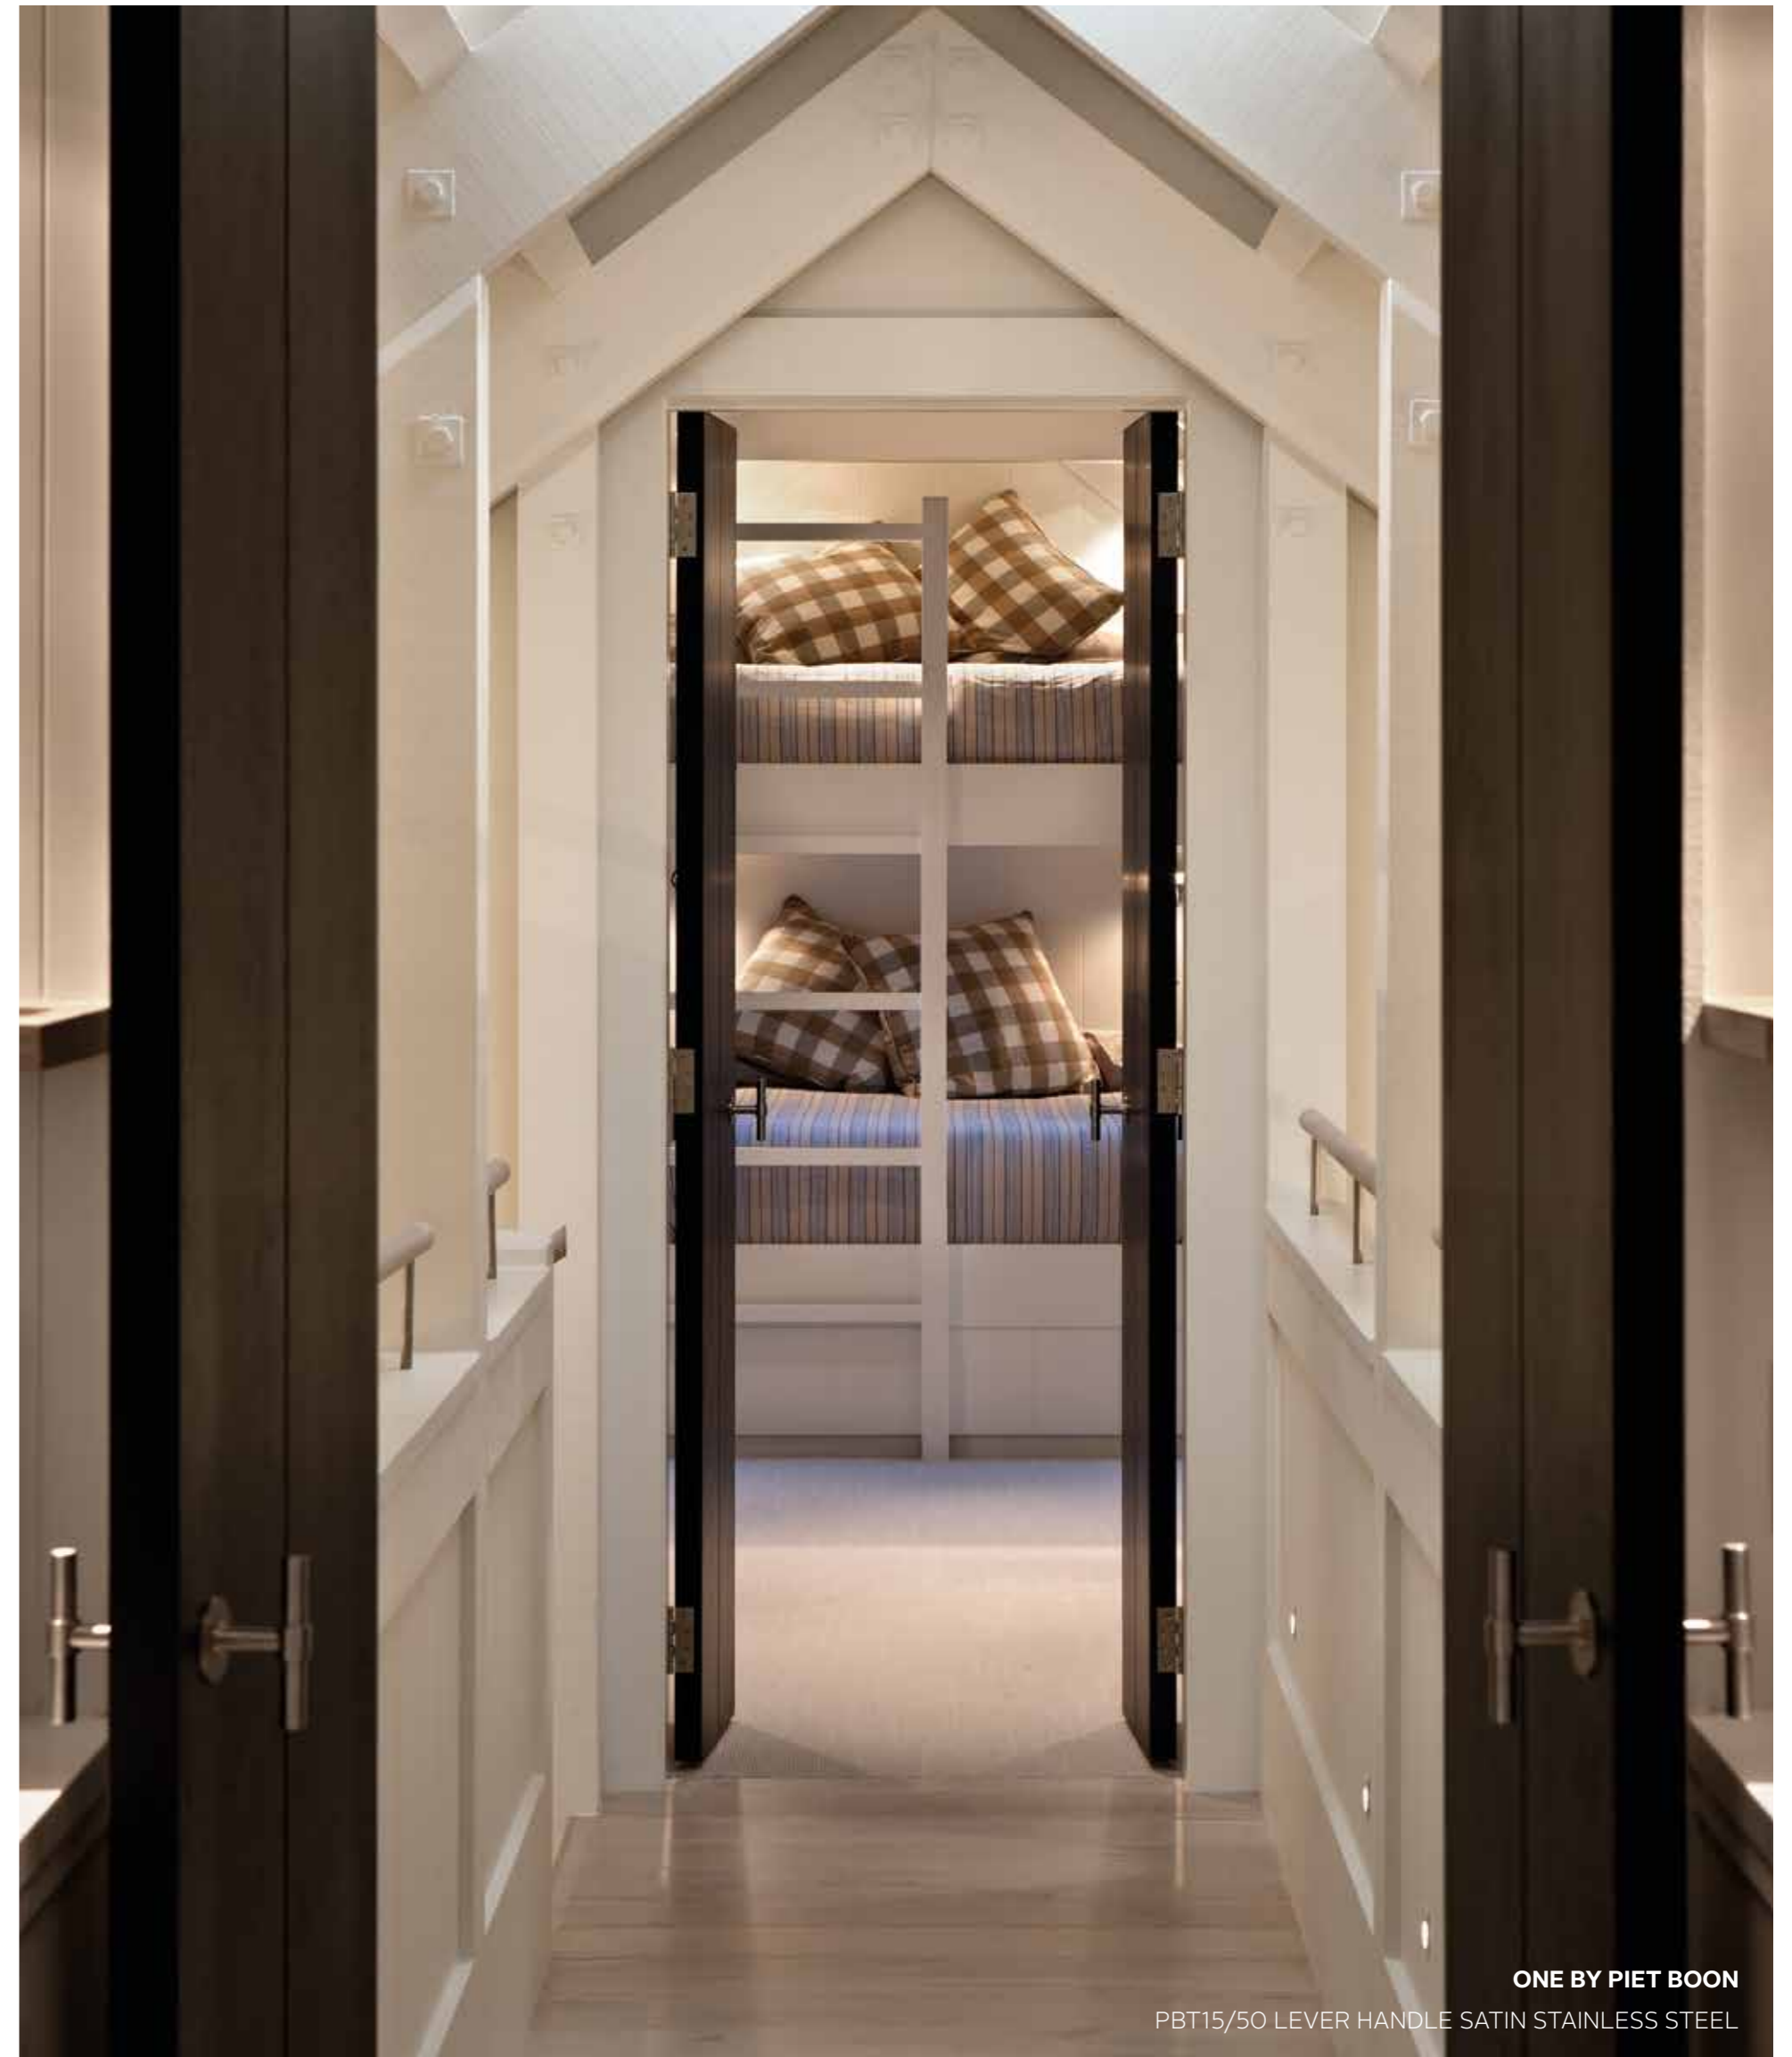

ONE BY PIET BOON
PBT15/50 LEVER HANDLE SATIN STAINLESS STEEL