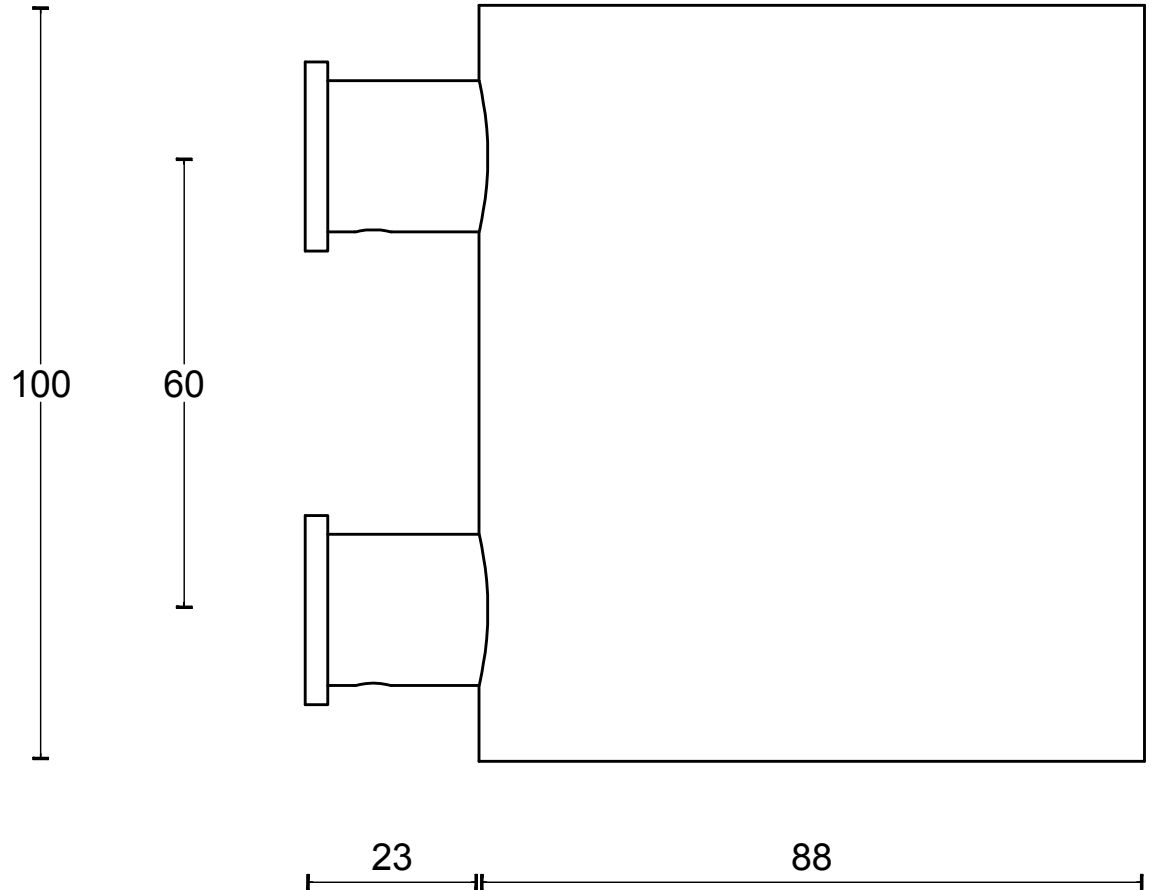

PB103

toothbrush holder
for wall mounting
stainless steel AISI 316/corion®

FORMANI®		Part number:	
		Description: PB103	
Doc no.: 2706A051 PB103 V02.dwg	Creation date: 5-9-2017	A3	Format:
Drawn by: Christian Brimbois			
FORMANI HOLLAND B.V. EUROPALAAN 12 6199 AB MAASTRICHT-AIRPORT NL T +31 (0)43 308 90 00 INFO@FORMANI.COM FORMANI.COM