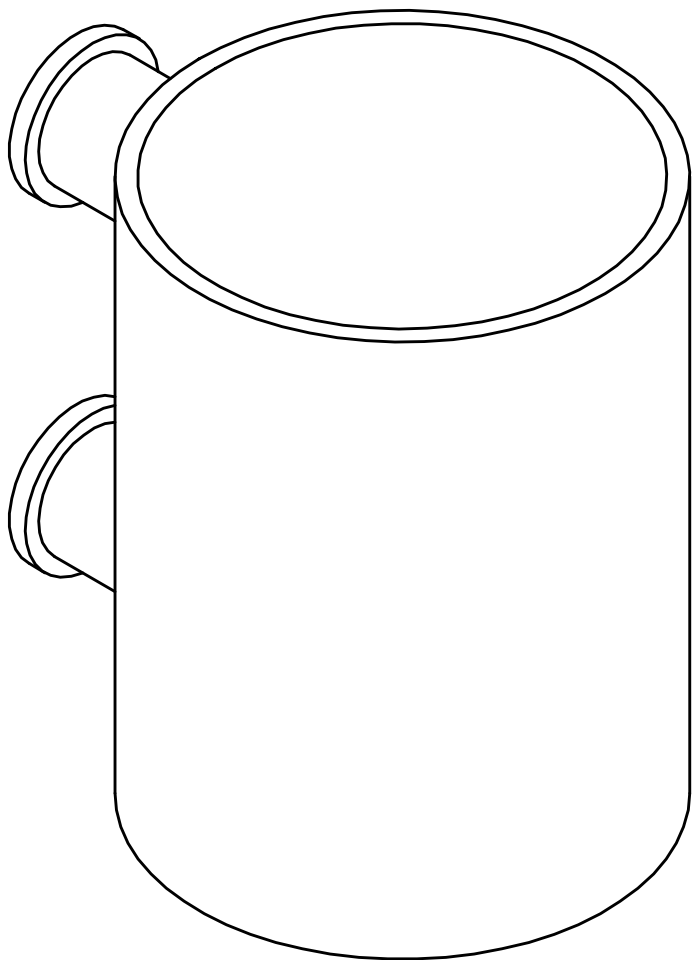

PIET BOON PB101 toothbrush holder for wall mounting satin black

Productgroup:	toothbrush holders
Collection:	ONE by PIET BOON
Designer:	Piet Boon
Finish:	satin black RAL9004
Unit:	piece
Article code:	2706A050NMXX0

PB101

tooth brush holder
for wall mounting
stainless steel AISI 316

FORMANI [®]		Part number:	
		Description:	
Doc no.: 2706A050 PB101 V02.dwg	PB101		Format:
Drawn by: Christian Brimbois Creation date: 5-9-2017			A3
FORMANI HOLLAND B.V. EUROPALAAN 12 6199 AB MAASTRICHT-AIRPORT NL T +31 (0)43 308 90 00 INFO@FORMANI.COM FORMANI.COM			

PIET BOON PB101 toothbrush holder for wall mounting satin stainless steel AISI 316

Productgroup:	toothbrush holders
Collection:	ONE by PIET BOON
Designer:	Piet Boon
Finish:	satin stainless steel AISI 316
Unit:	piece
Article code:	2706A050INXX0