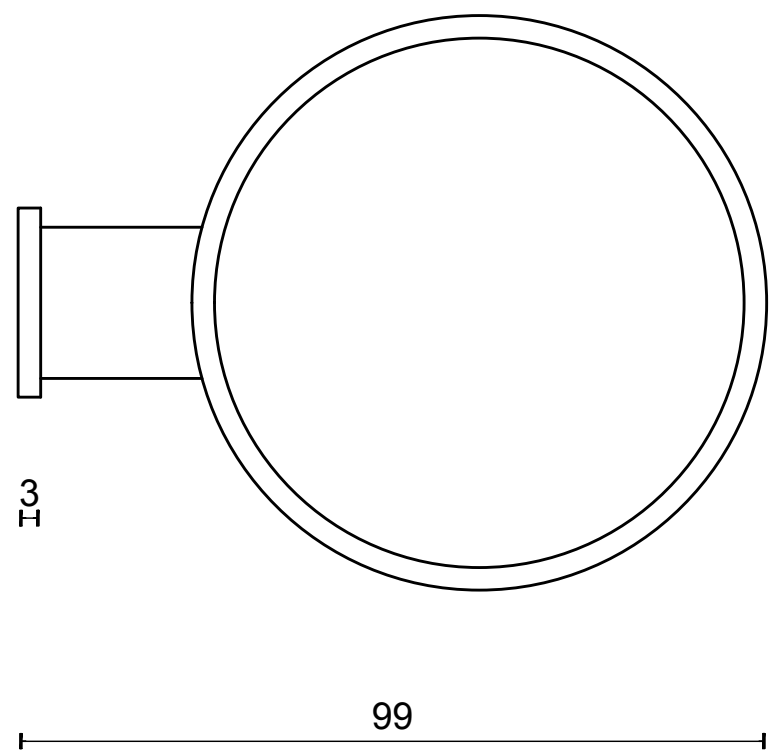

PIET BOON PB101 toothbrush holder for wall mounting satin black

Productgroup:	toothbrush holders
Collection:	ONE by PIET BOON
Designer:	Piet Boon
Finish:	satin black RAL9004
Unit:	piece
Article code:	2706A050NMXX0

PB101

tooth brush holder
for wall mounting
stainless steel AISI 316

FORMANI [®]		Part number:	
		Description:	
Doc no.: 2706A050 PB101 V02.dwg	PB101		Format:
Drawn by: Christian Brimbois Creation date: 5-9-2017			A3
FORMANI HOLLAND B.V. EUROPALAAN 12 6199 AB MAASTRICHT-AIRPORT NL T +31 (0)43 308 90 00 INFO@FORMANI.COM FORMANI.COM			