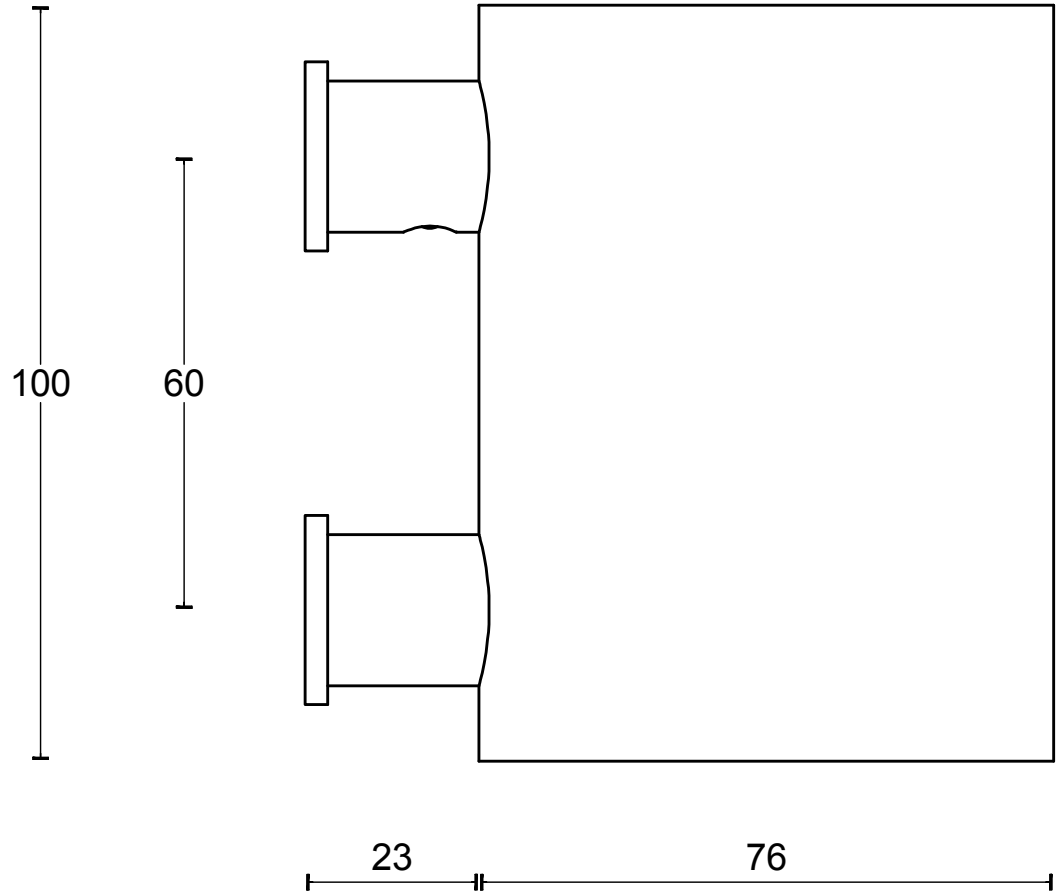

PIET BOON PB101 toothbrush holder for wall mounting satin black

Productgroup:	toothbrush holders
Collection:	ONE by PIET BOON
Designer:	Piet Boon
Finish:	satin black RAL9004
Unit:	piece
Article code:	2706A050NMXX0

PB101

tooth brush holder
for wall mounting
stainless steel AISI 316

FORMANI [®]		Part number:	
		Description:	
Doc no.: 2706A050 PB101 V02.dwg	PB101		Format:
Drawn by: Christian Brimbois Creation date: 5-9-2017			A3
FORMANI HOLLAND B.V. EUROPALAAN 12 6199 AB MAASTRICHT-AIRPORT NL T +31 (0)43 308 90 00 INFO@FORMANI.COM FORMANI.COM			