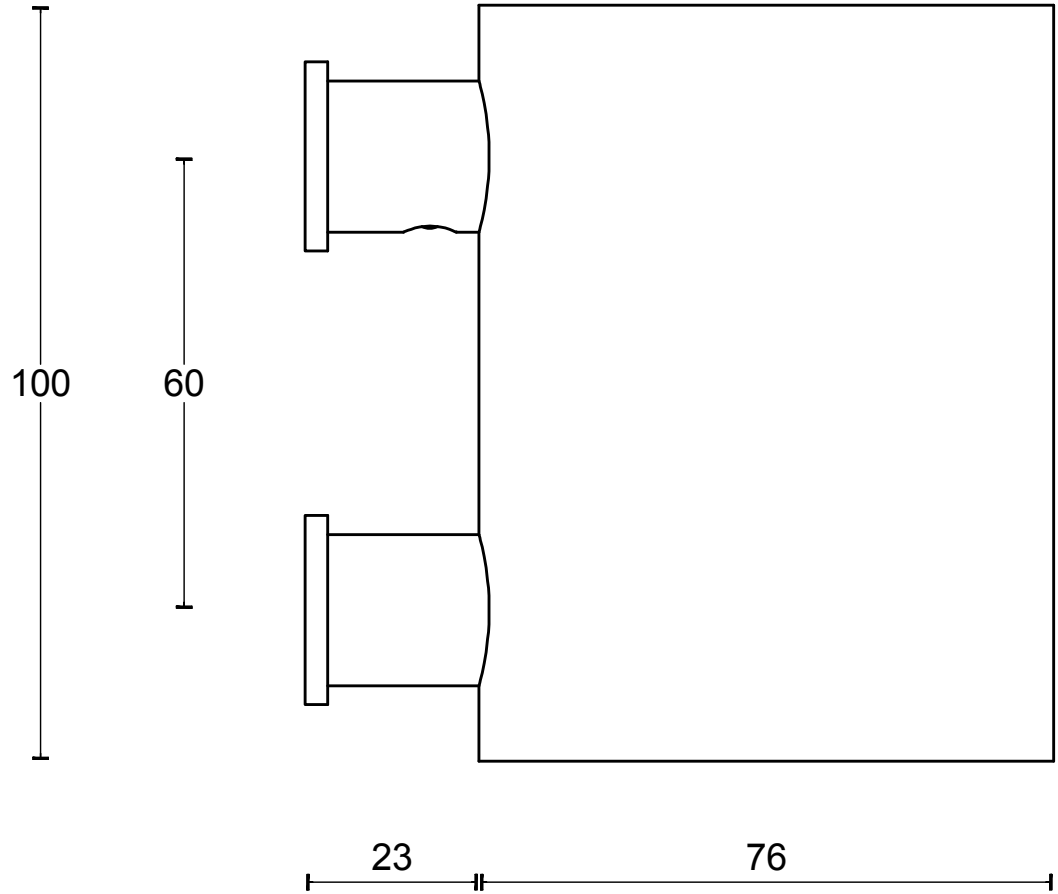

PB101

tooth brush holder
for wall mounting
stainless steel AISI 316

FORMANI®		Part number:		
		Description:		
Doc no.: 2706A050 PB101 V02.dwg	PB101		Format:	
Drawn by: Christian Brimbois			Creation date: 5-9-2017	A3
FORMANI HOLLAND B.V. EUROPALAAN 12 6199 AB MAASTRICHT-AIRPORT NL T +31 (0)43 308 90 00 INFO@FORMANI.COM FORMANI.COM