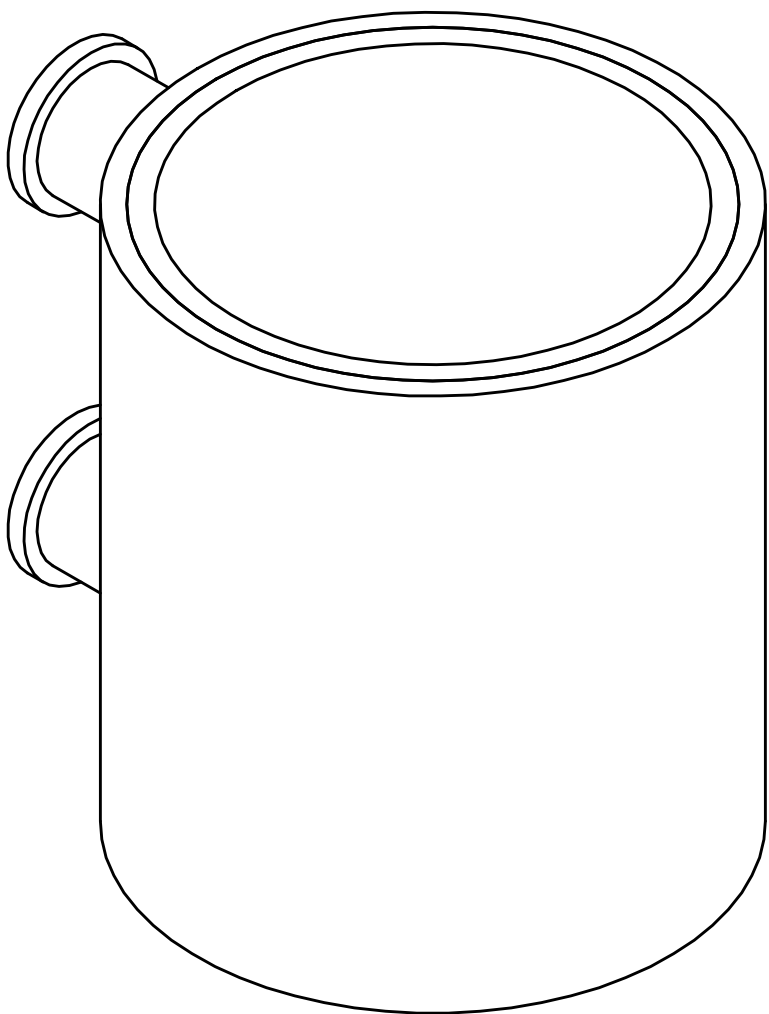

PB103

toothbrush holder
for wall mounting
stainless steel AISI 316/corion®

FORMANI®		Part number:	
		Description: PB103	
Doc no.: 2706A051 PB103 V02.dwg	Creation date: 5-9-2017	A3	Format:
Drawn by: Christian Brimbois			
FORMANI HOLLAND B.V. EUROPALAAN 12 6199 AB MAASTRICHT-AIRPORT NL T +31 (0)43 308 90 00 INFO@FORMANI.COM FORMANI.COM