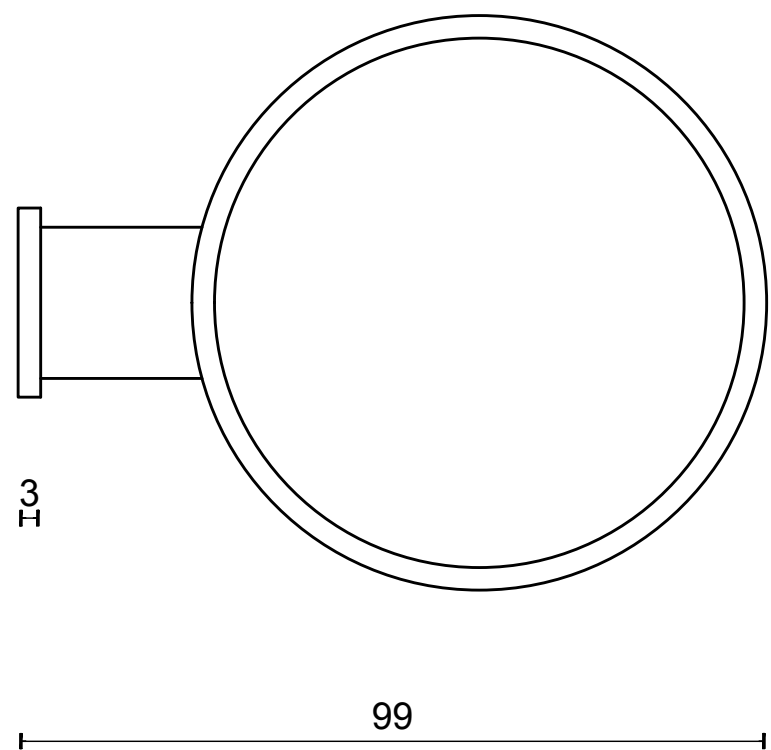

PB101

tooth brush holder
for wall mounting
stainless steel AISI 316

FORMANI®		Part number:		
		Description:		
Doc no.: 2706A050 PB101 V02.dwg	PB101		Format:	
Drawn by: Christian Brimbois			Creation date: 5-9-2017	A3
FORMANI HOLLAND B.V. EUROPALAAN 12 6199 AB MAASTRICHT-AIRPORT NL T +31 (0)43 308 90 00 INFO@FORMANI.COM FORMANI.COM