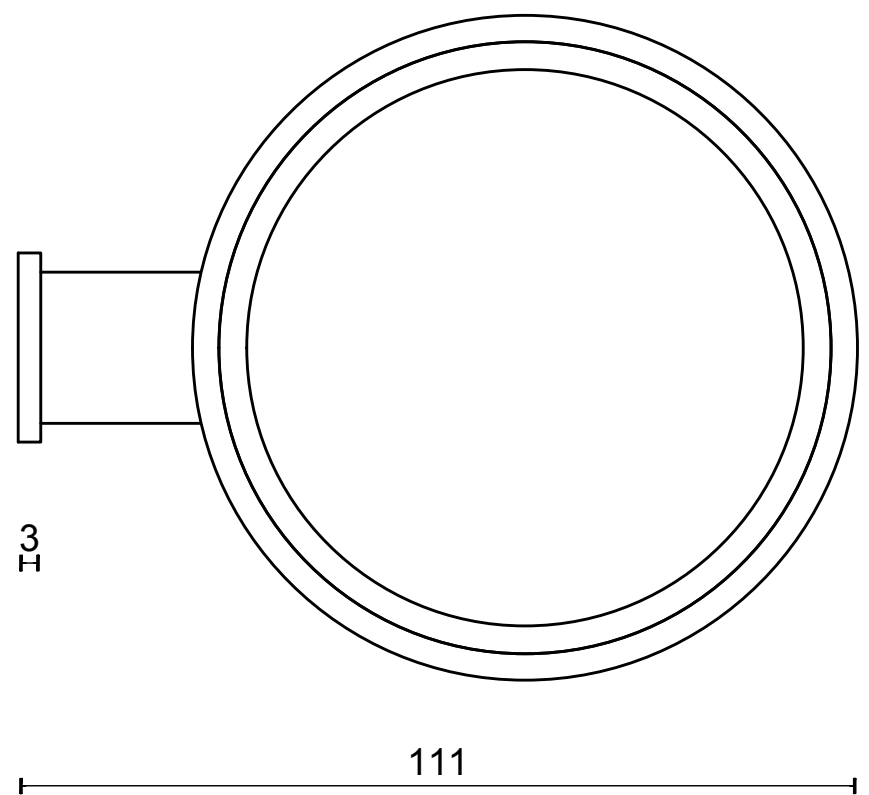

PB103

toothbrush holder
for wall mounting
stainless steel AISI 316/corion®

FORMANI®		Part number:	
		Description: PB103	
Doc no.: 2706A051 PB103 V02.dwg	Creation date: 5-9-2017	A3	Format:
Drawn by: Christian Brimbois			
FORMANI HOLLAND B.V. EUROPALAAN 12 6199 AB MAASTRICHT-AIRPORT NL T +31 (0)43 308 90 00 INFO@FORMANI.COM FORMANI.COM