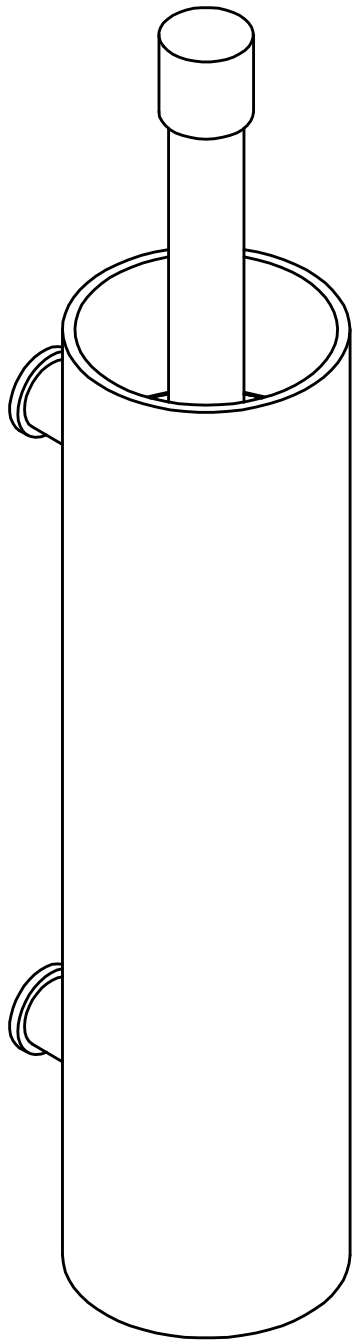

PIET BOON PB301 toiletbrush holder for wall mounting satin black

Productgroup: toiletbrush holders
Collection: ONE by PIET BOON
Designer: Piet Boon
Finish: satin black RAL9004
Unit: piece
Article code: 2706A030NMXXL

PB301

toilet brush holder
for wall mounting
stainless steel AISI 316

<h1>FORMANI®</h1>		Part number:	
		<h2>PB301</h2>	
Doc no.: 2706A030 PB301 V02.dwg		Description:	
Drawn by: Christian Brimbois		Creation date: 4-9-2017	
FORMANI HOLLAND B.V. EUROPALAAN 12 6199 AB MAASTRICHT-AIRPORT NL T +31 (0)43 308 90 00 INFO@FORMANI.COM FORMANI.COM		<h1>A3</h1>	

PIET BOON PB301 toiletbrush holder for wall mounting satin stainless steel AISI 316

Productgroup: toiletbrush holders
Collection: ONE by PIET BOON
Designer: Piet Boon
Finish: satin stainless steel AISI 316
Unit: piece
Article code: 2706A030INXXL

PB301

toilet brush holder
for wall mounting
stainless steel AISI 316

<h1>FORMANI®</h1>		Part number:	
		<h2>PB301</h2>	
Doc no.:	2706A030 PB301 V02.dwg	Description:	<h2>A3</h2>
Drawn by:	Christian Brimbois	Creation date:	
FORMANI HOLLAND B.V. EUROPALAAN 12 6199 AB MAASTRICHT-AIRPORT NL T +31 (0)43 308 90 00 INFO@FORMANI.COM FORMANI.COM			