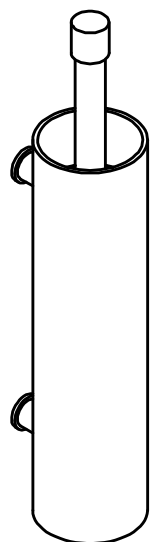

PIET BOON PB301 toiletbrush holder for wall mounting satin black

Productgroup: toiletbrush holders
Collection: ONE by PIET BOON
Designer: Piet Boon
Finish: satin black RAL9004
Unit: piece
Article code: 2706A030NMXXL

PB301

toilet brush holder
for wall mounting
stainless steel AISI 316

<h1>FORMANI®</h1>		Part number:	
		<h2>PB301</h2>	
Doc no.: 2706A030 PB301 V02.dwg		Description:	
Drawn by: Christian Brimbois		Creation date: 4-9-2017	
FORMANI HOLLAND B.V. EUROPALAAN 12 6199 AB MAASTRICHT-AIRPORT NL T +31 (0)43 308 90 00 INFO@FORMANI.COM FORMANI.COM		<h1>A3</h1>	

PIET BOON PB301 toiletbrush holder for wall mounting satin stainless steel AISI 316

Productgroup: toiletbrush holders
Collection: ONE by PIET BOON
Designer: Piet Boon
Finish: satin stainless steel AISI 316
Unit: piece
Article code: 2706A030INXXL

PB301

toilet brush holder
for wall mounting
stainless steel AISI 316

<h1>FORMANI®</h1>		Part number:	
		<h2>PB301</h2>	
Doc no.:	2706A030 PB301 V02.dwg	Description:	<h2>A3</h2>
Drawn by:	Christian Brimbois	Creation date:	
FORMANI HOLLAND B.V. EUROPALAAN 12 6199 AB MAASTRICHT-AIRPORT NL T +31 (0)43 308 90 00 INFO@FORMANI.COM FORMANI.COM			