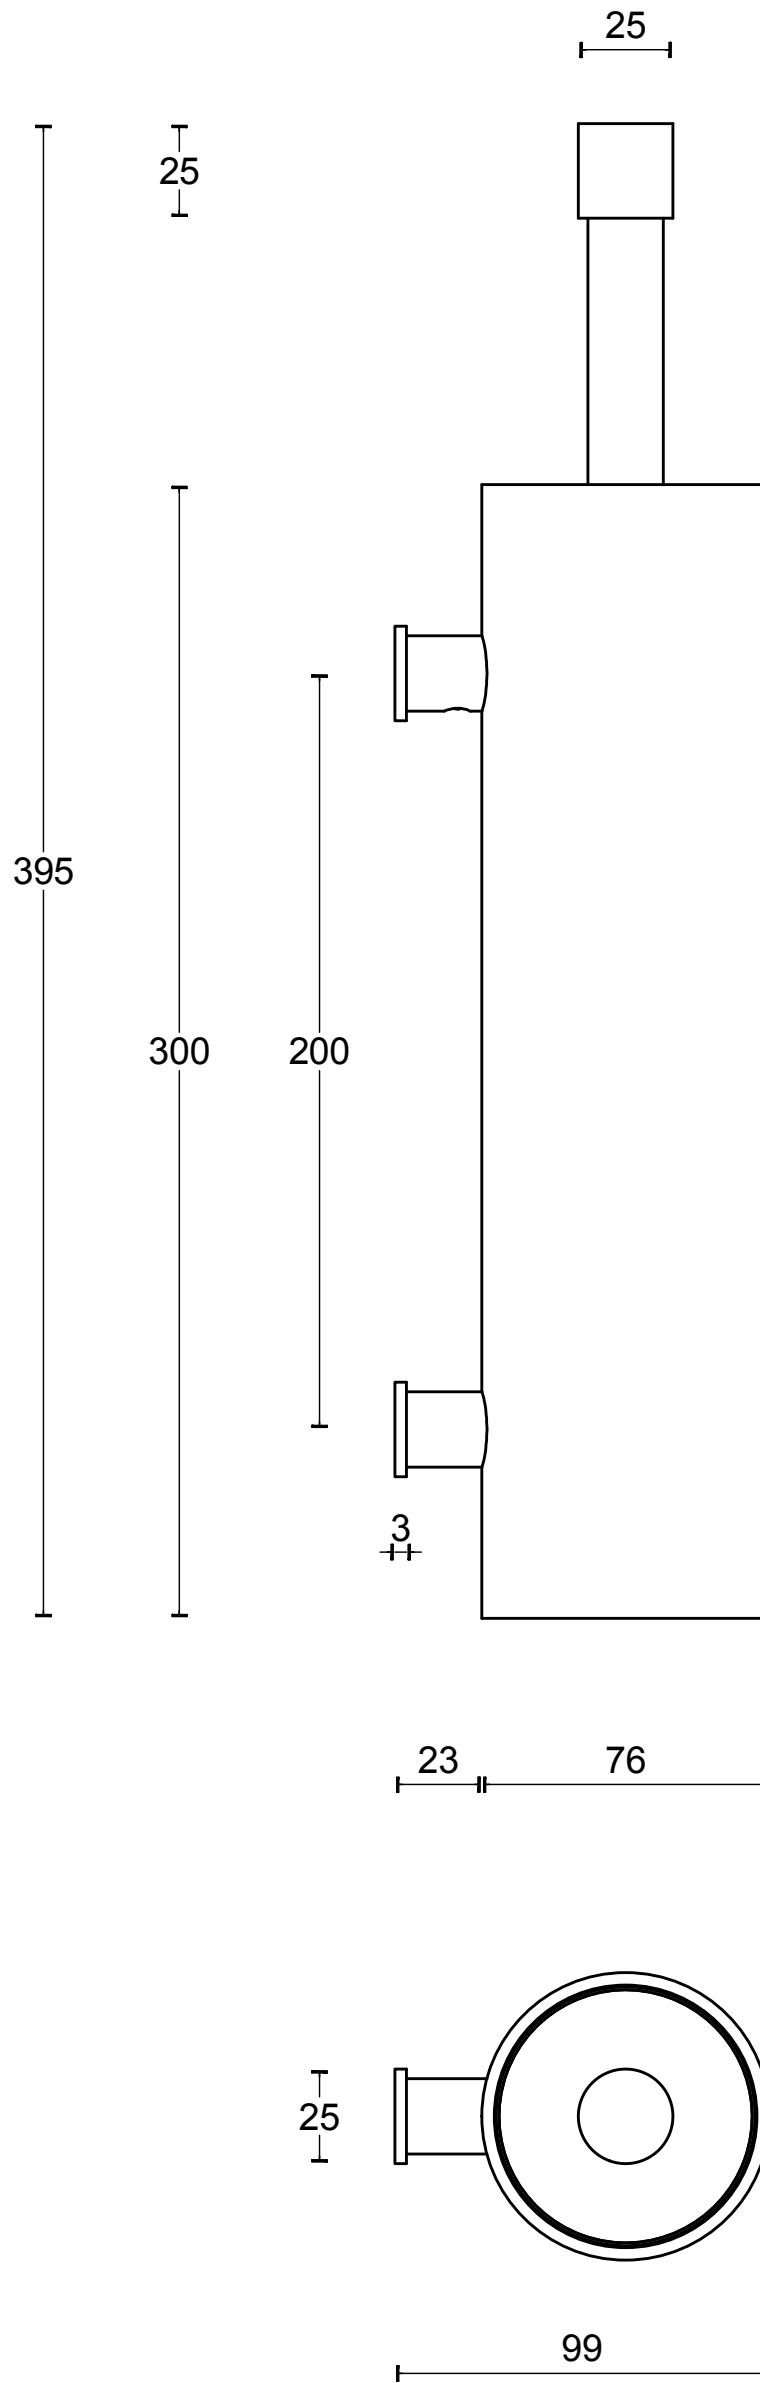

PIET BOON PB301 toiletbrush holder for wall mounting satin black

Productgroup: toiletbrush holders
Collection: ONE by PIET BOON
Designer: Piet Boon
Finish: satin black RAL9004
Unit: piece
Article code: 2706A030NMXXL

PB301

toilet brush holder
for wall mounting
stainless steel AISI 316

<h1>FORMANI®</h1>		Part number:	
		<h2>PB301</h2>	
Doc no.: 2706A030 PB301 V02.dwg		Description:	
Drawn by: Christian Brimbois		Creation date: 4-9-2017	
FORMANI HOLLAND B.V. EUROPALAAN 12 6199 AB MAASTRICHT-AIRPORT NL T +31 (0)43 308 90 00 INFO@FORMANI.COM FORMANI.COM		<h1>A3</h1>	

PIET BOON PB301 toiletbrush holder for wall mounting satin stainless steel AISI 316

Productgroup: toiletbrush holders
Collection: ONE by PIET BOON
Designer: Piet Boon
Finish: satin stainless steel AISI 316
Unit: piece
Article code: 2706A030INXXL

PB301

toilet brush holder
for wall mounting
stainless steel AISI 316

<h1>FORMANI®</h1>		Part number:	
		<h2>PB301</h2>	
Doc no.:	2706A030 PB301 V02.dwg	Description:	<h2>A3</h2>
Drawn by:	Christian Brimbois	Creation date:	
FORMANI HOLLAND B.V. EUROPALAAN 12 6199 AB MAASTRICHT-AIRPORT NL T +31 (0)43 308 90 00 INFO@FORMANI.COM FORMANI.COM			