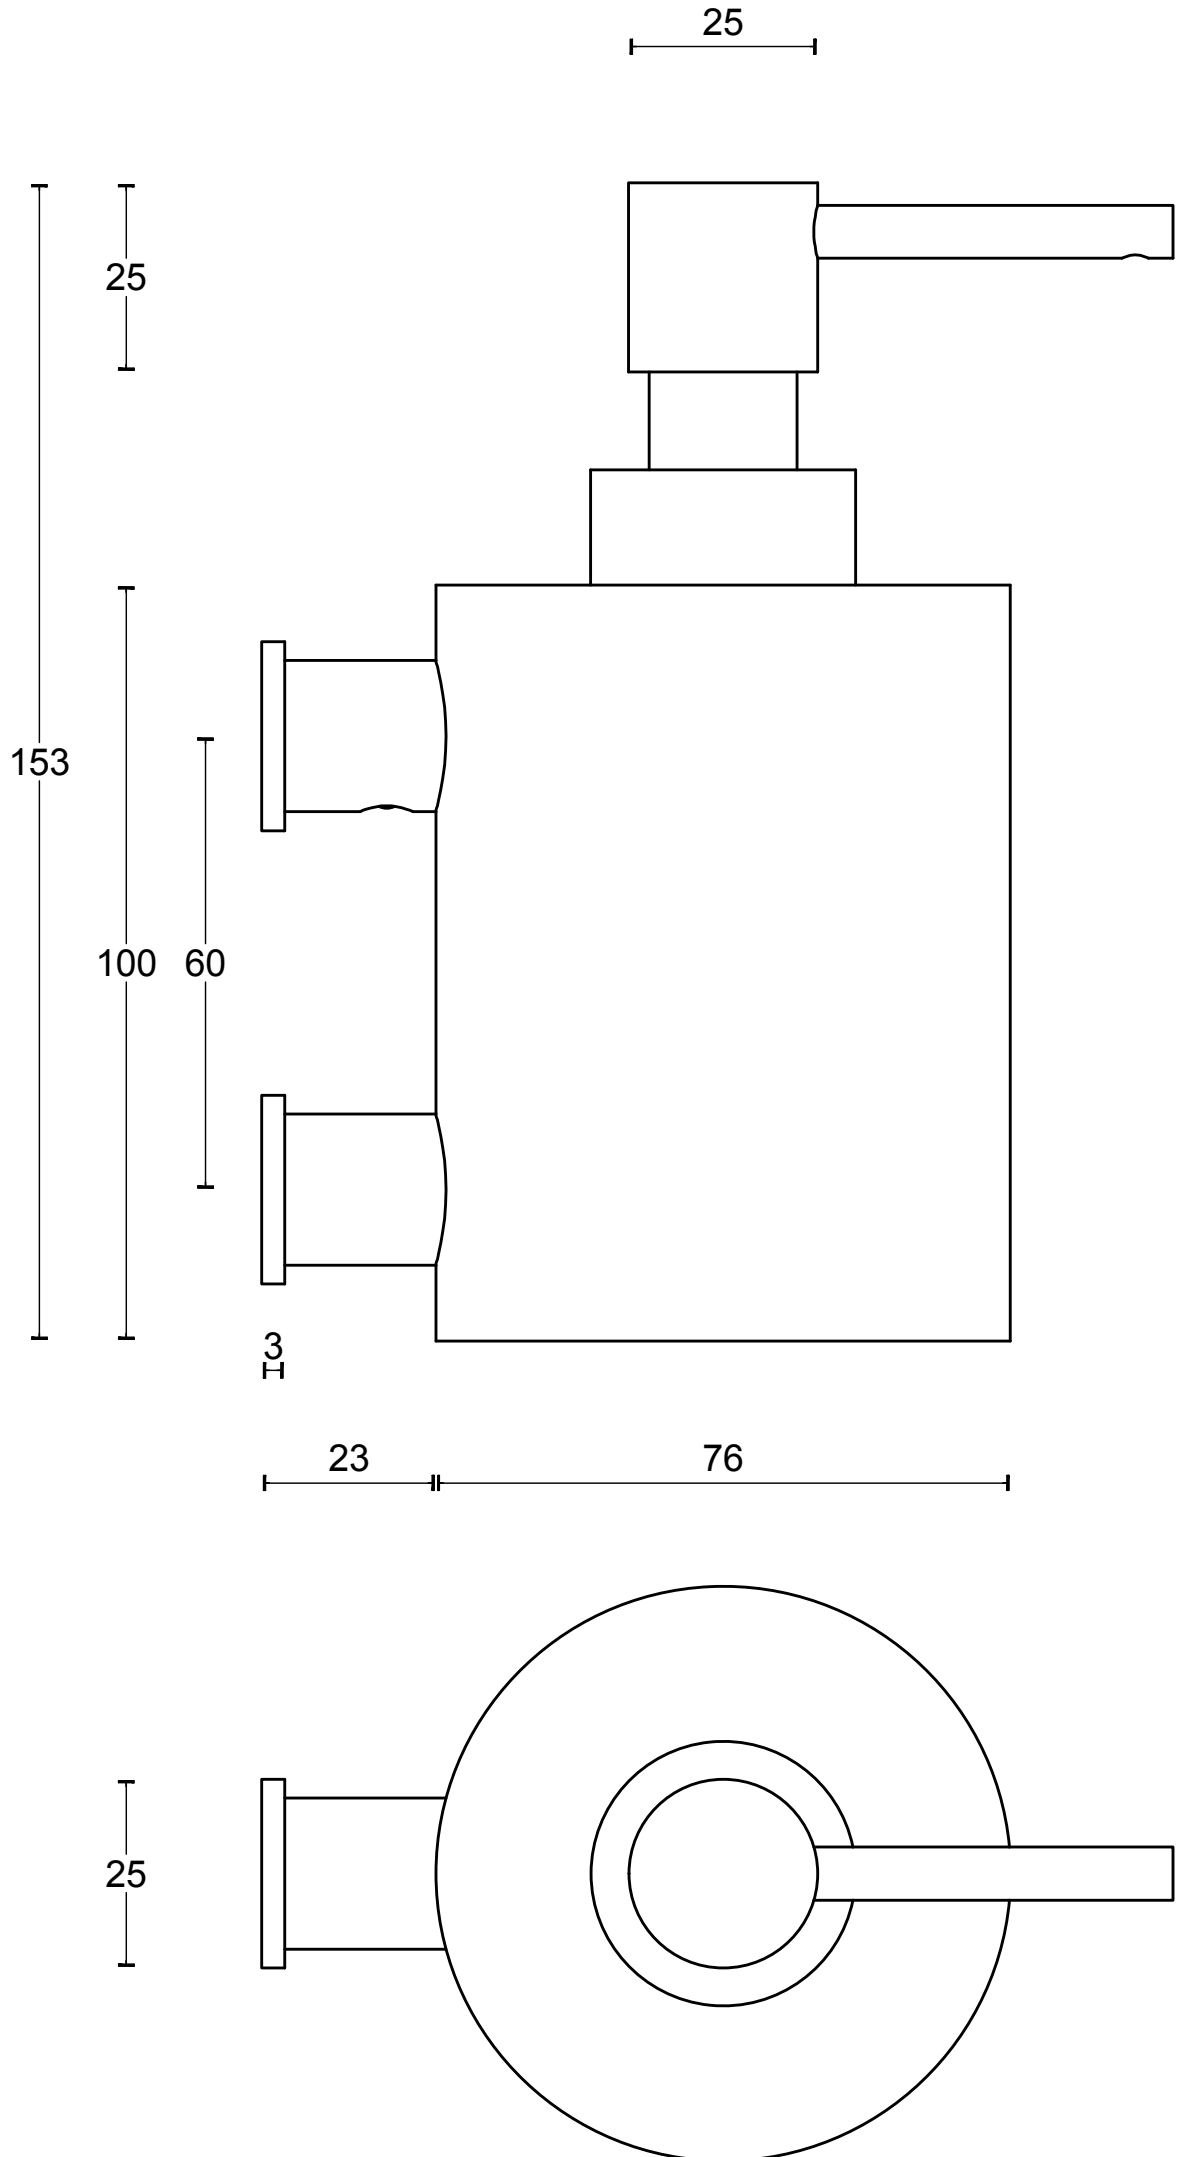

PIET BOON PB501 soap dispenser for wall mounting satin black

Productgroup: soapdispensers
Collection: ONE by PIET BOON
Designer: Piet Boon
Finish: satin black RAL9004
Unit: piece
Article code: 2706A040NMXX0

PB501

soap dispenser
for wall mounting
stainless steel AISI 316

<h1>FORMANI®</h1>		Part number:	
		Description:	
Doc no.:	2706A040 PB501 V02.dwg	<h2>PB501</h2>	Format:
Drawn by:	Christian Brimbois		Creation date:
<small>FORMANI HOLLAND B.V. EUROPALAAN 12 6199 AB MAASTRICHT-AIRPORT NL T +31 (0)43 308 90 00 INFO@FORMANI.COM FORMANI.COM</small>			

PB501

soap dispenser
for wall mounting
stainless steel AISI 316

FORMANI[®]		Part number:	
		PB501	
Doc no.: 2706A040 PB501 V02.dwg		A3	Format:
Drawn by: Christian Brimbois	Creation date: 4-9-2017		
FORMANI HOLLAND B.V. EUROPALAAN 12 6199 AB MAASTRICHT-AIRPORT NL T +31 (0)43 308 90 00 INFO@FORMANI.COM FORMANI.COM			

PB503

soap dispenser
for wall mounting
stainless steel AISI 316/corion®

FORMANI®		Part number:	
		Description:	
Doc no.:	2706A041 PB503 V02.dwg	PB503	Format:
Drawn by:	Christian Brimbois		Creation date:
FORMANI HOLLAND B.V. EUROPALAAN 12 6199 AB MAASTRICHT-AIRPORT NL T +31 (0)43 308 90 00 INFO@FORMANI.COM FORMANI.COM			