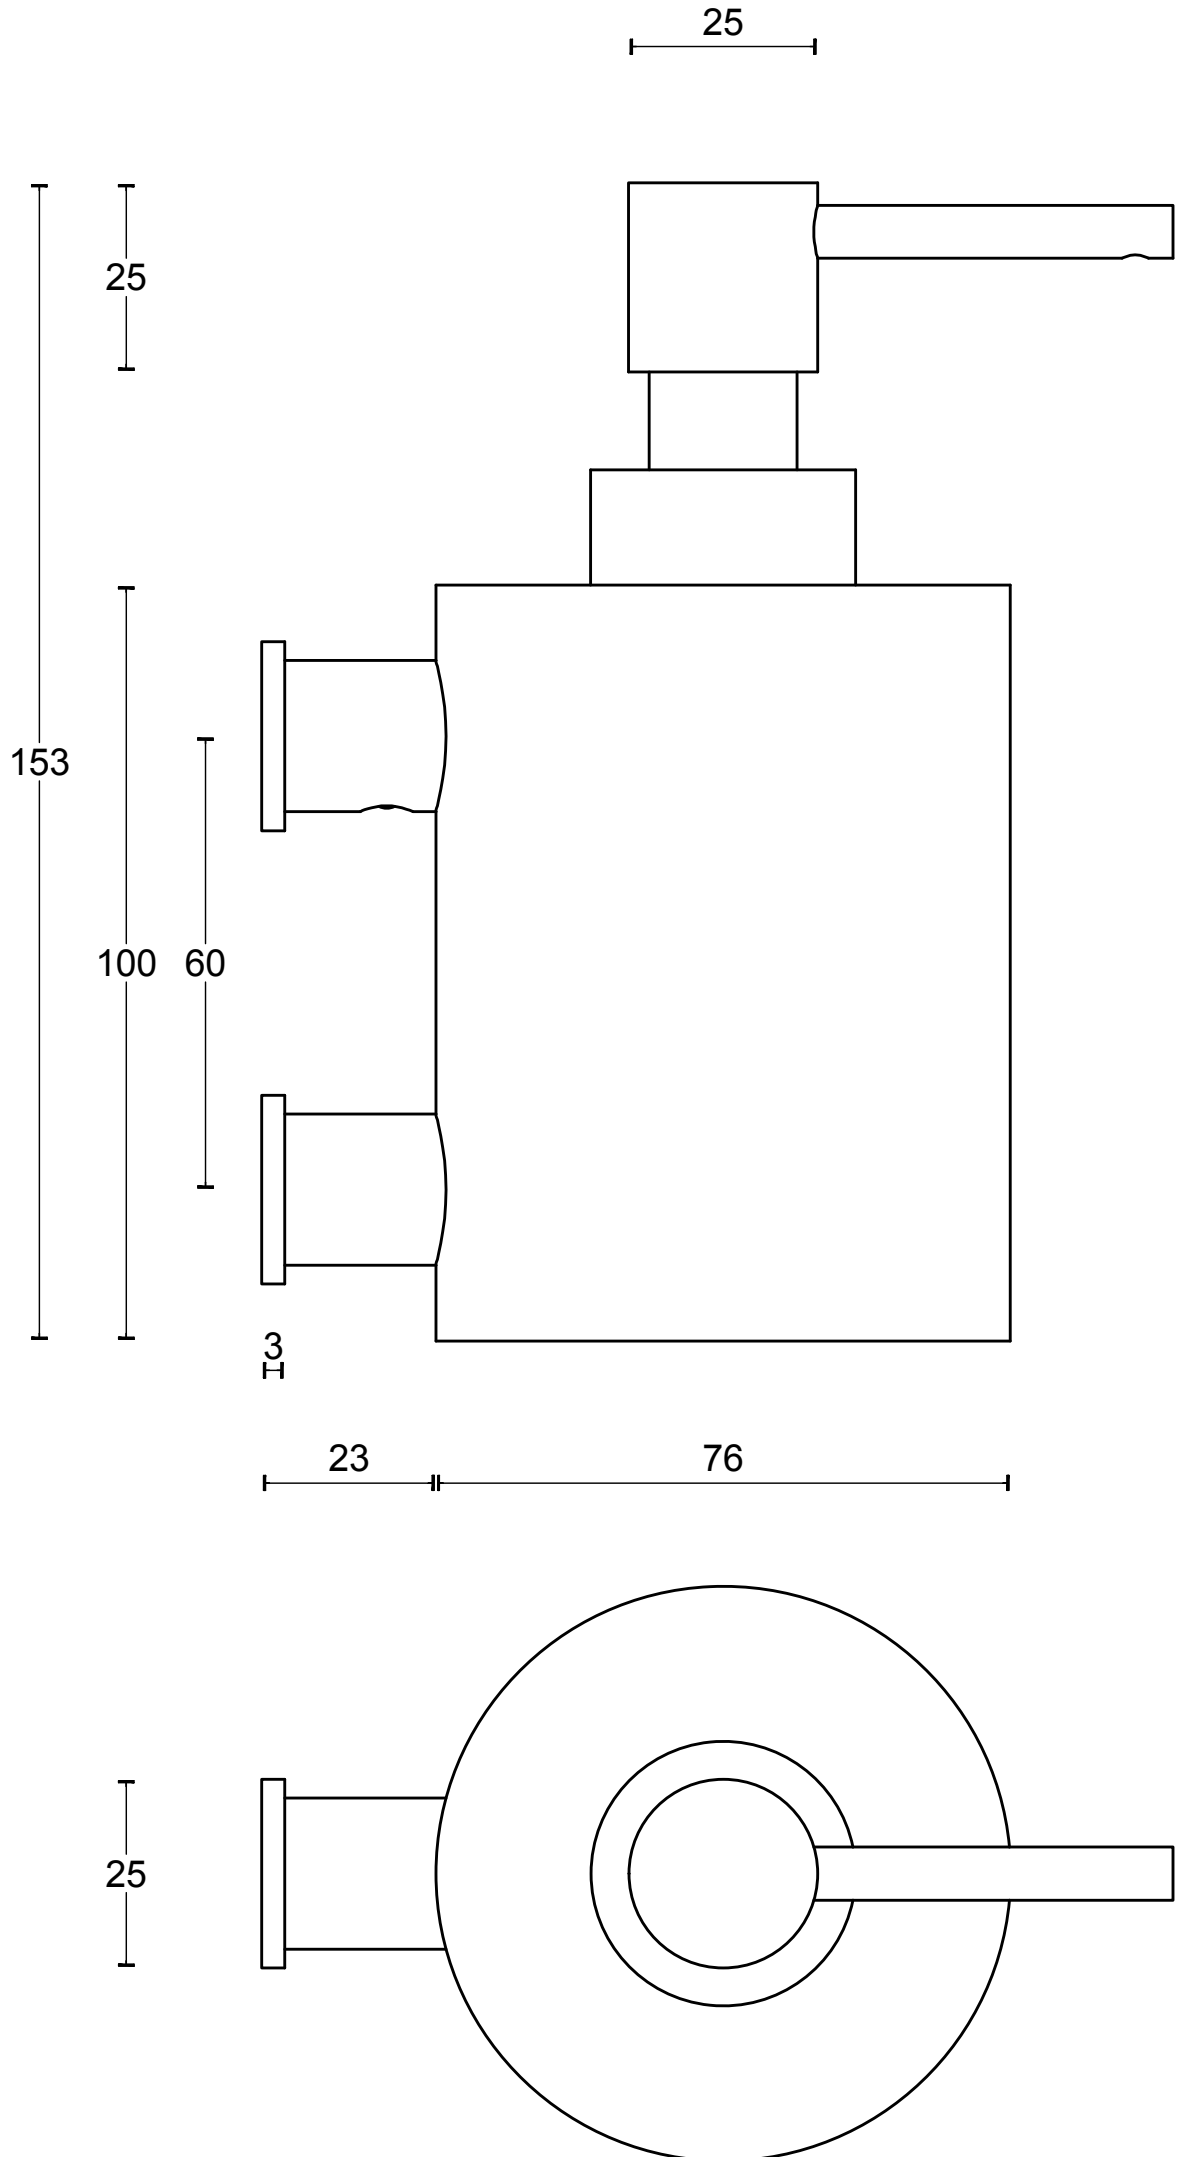

PB501

soap dispenser
for wall mounting
stainless steel AISI 316

<h1>FORMANI®</h1>		Part number:	
		Description:	
Doc no.:	2706A040 PB501 V02.dwg	<h2>PB501</h2>	Format:
Drawn by:	Christian Brimbois		Creation date:
<small>FORMANI HOLLAND B.V. EUROPALAAN 12 6199 AB MAASTRICHT-AIRPORT NL T +31 (0)43 308 90 00 INFO@FORMANI.COM FORMANI.COM</small>			

A3

PIET BOON PB501 soap dispenser for wall mounting satin stainless steel AISI 316

Productgroup: soapdispensers
Collection: ONE by PIET BOON
Designer: Piet Boon
Finish: satin stainless steel AISI 316
Unit: piece
Article code: 2706A040INXX0

PB501

soap dispenser
for wall mounting
stainless steel AISI 316

FORMANI[®]		Part number:	
		PB501	
Doc no.: 2706A040 PB501 V02.dwg		A3	Format:
Drawn by: Christian Brimbois	Creation date: 4-9-2017		
FORMANI HOLLAND B.V. EUROPALAAN 12 6199 AB MAASTRICHT-AIRPORT NL T +31 (0)43 308 90 00 INFO@FORMANI.COM FORMANI.COM			

PB503

soap dispenser
for wall mounting
stainless steel AISI 316/corion®

FORMANI®		Part number:	
		Description:	
Doc no.:	2706A041 PB503 V02.dwg	PB503	Format:
Drawn by:	Christian Brimbois		Creation date:
FORMANI HOLLAND B.V. EUROPALAAN 12 6199 AB MAASTRICHT-AIRPORT NL T +31 (0)43 308 90 00 INFO@FORMANI.COM FORMANI.COM			