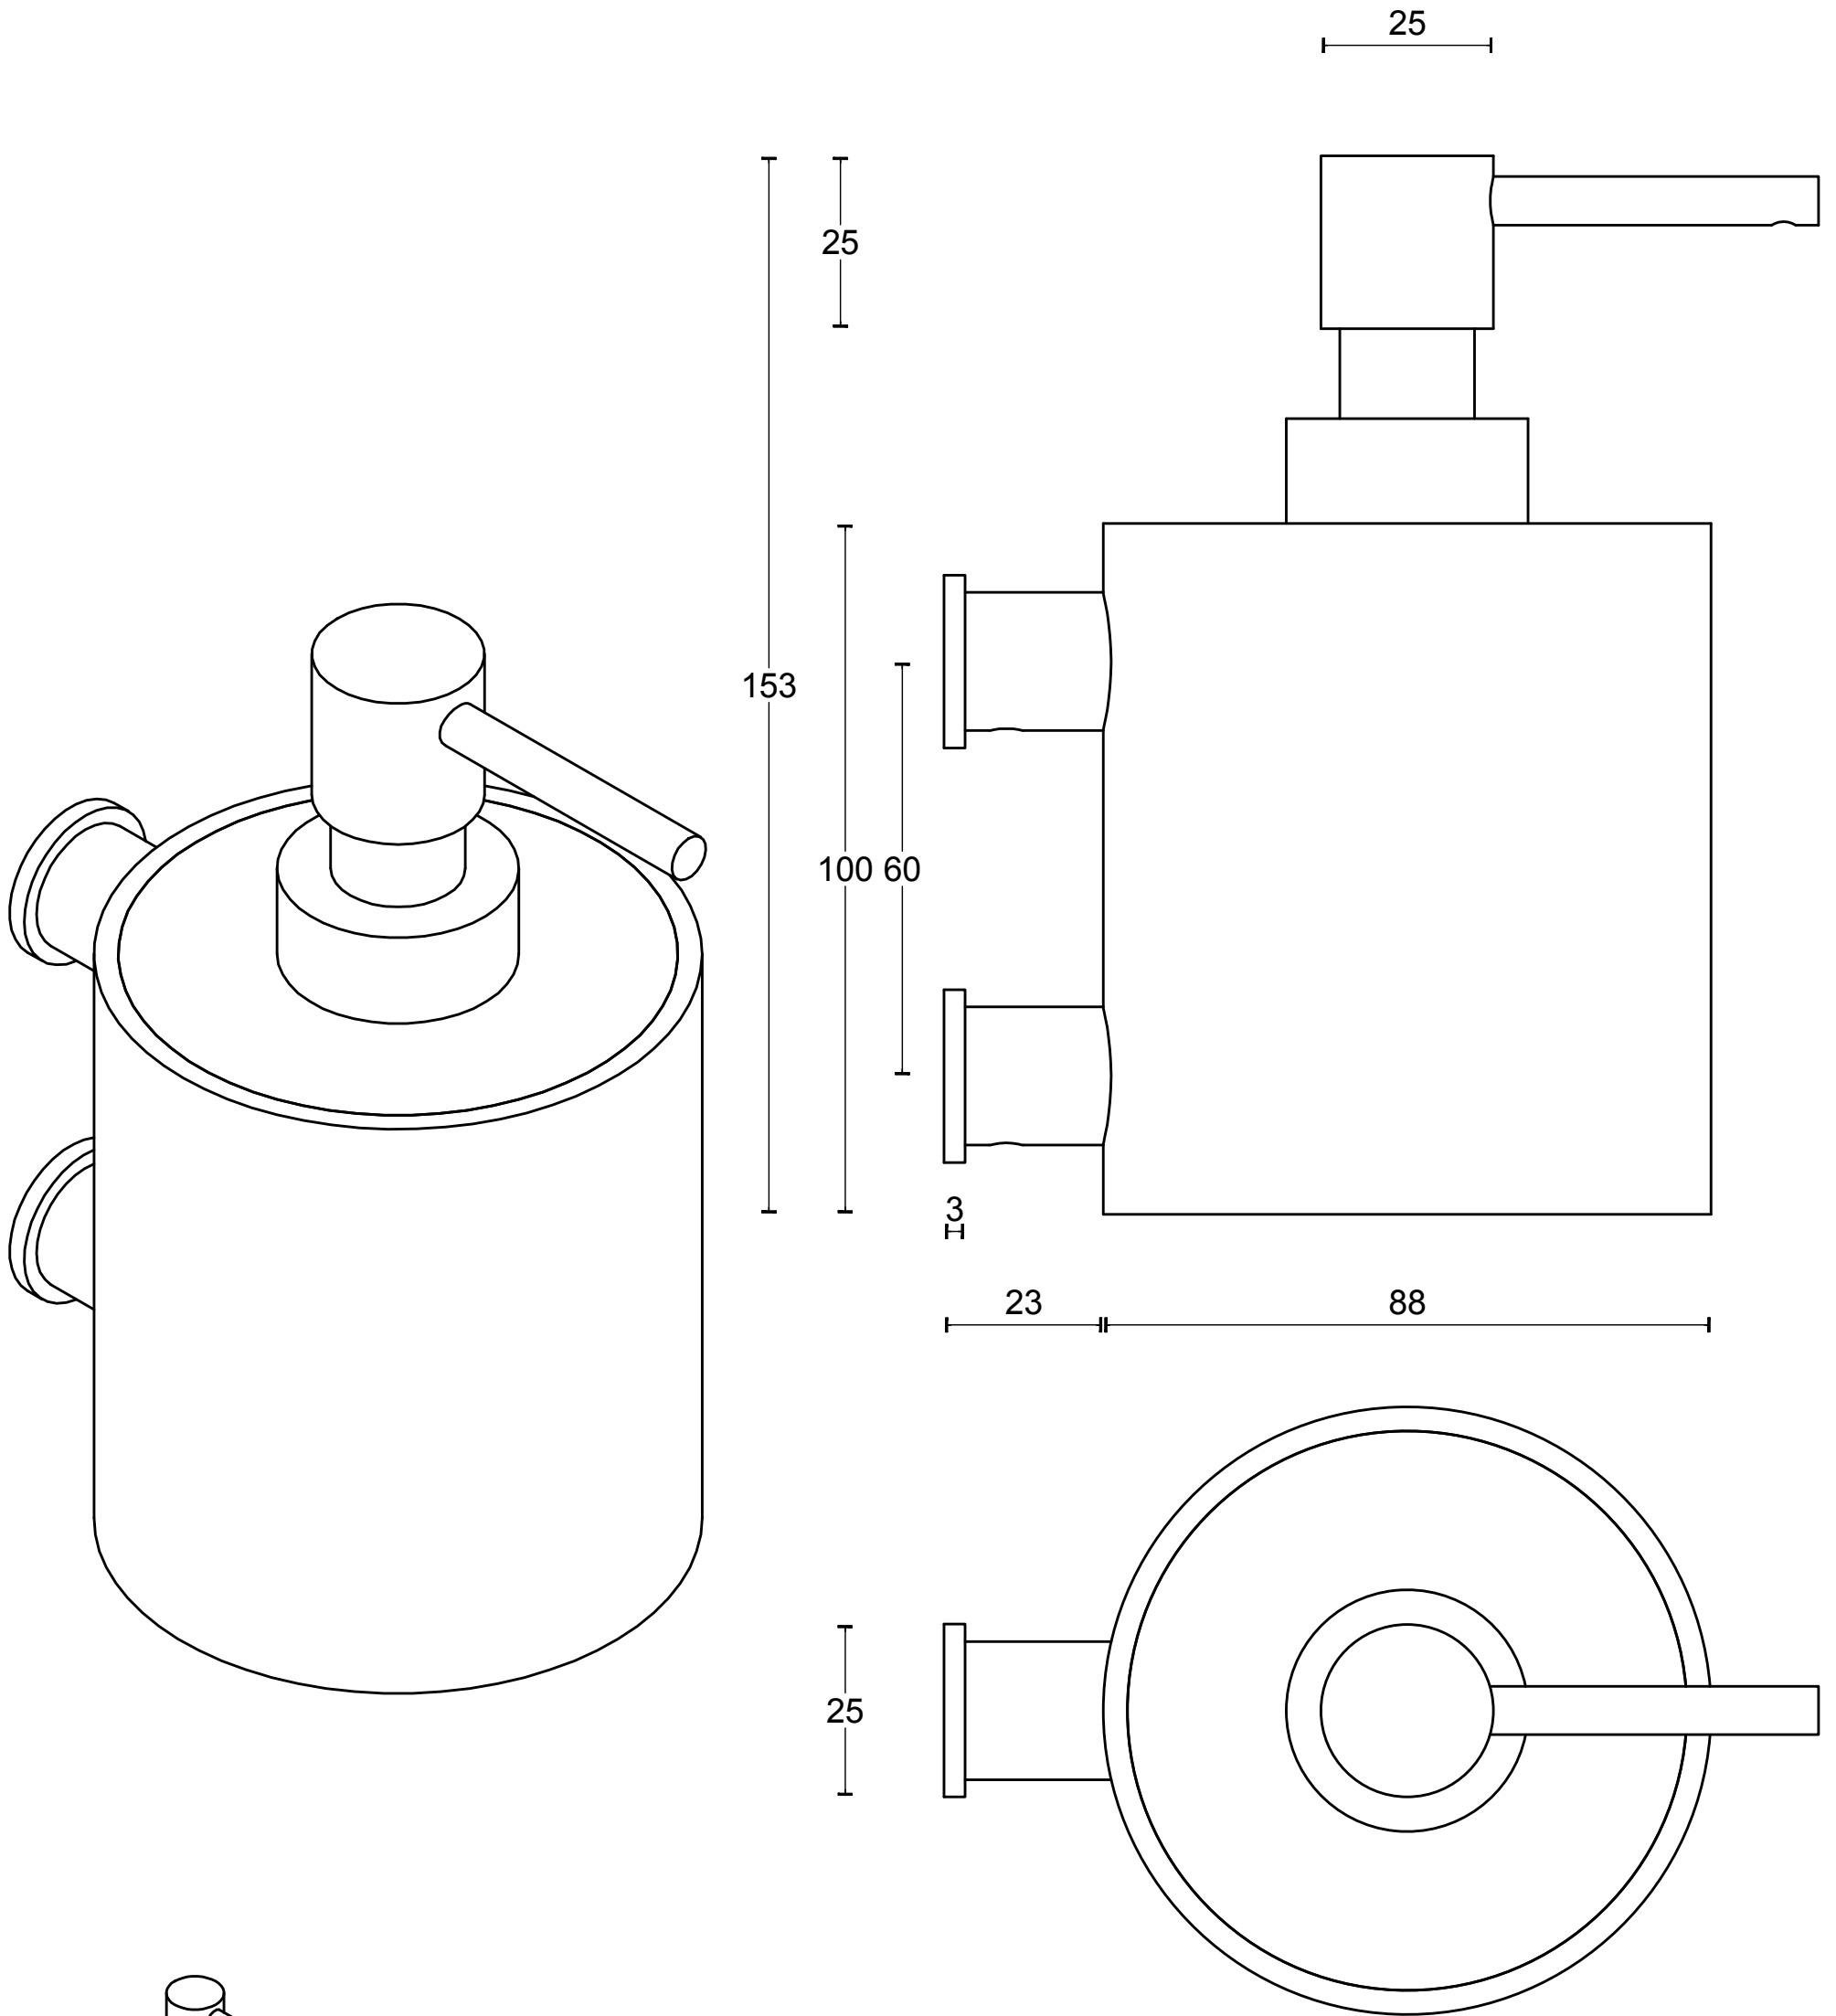

PB503

soap dispenser
for wall mounting
stainless steel AISI 316/corion®

FORMANI®		Part number:		
		Description:		
Doc no.:	2706A041 PB503 V02.dwg	PB503	Format:	
Drawn by:	Christian Brimbois		Creation date:	4-9-2017
FORMANI HOLLAND B.V. EUROPALAAN 12 6199 AB MAASTRICHT-AIRPORT NL T +31 (0)43 308 90 00 INFO@FORMANI.COM FORMANI.COM				

A3