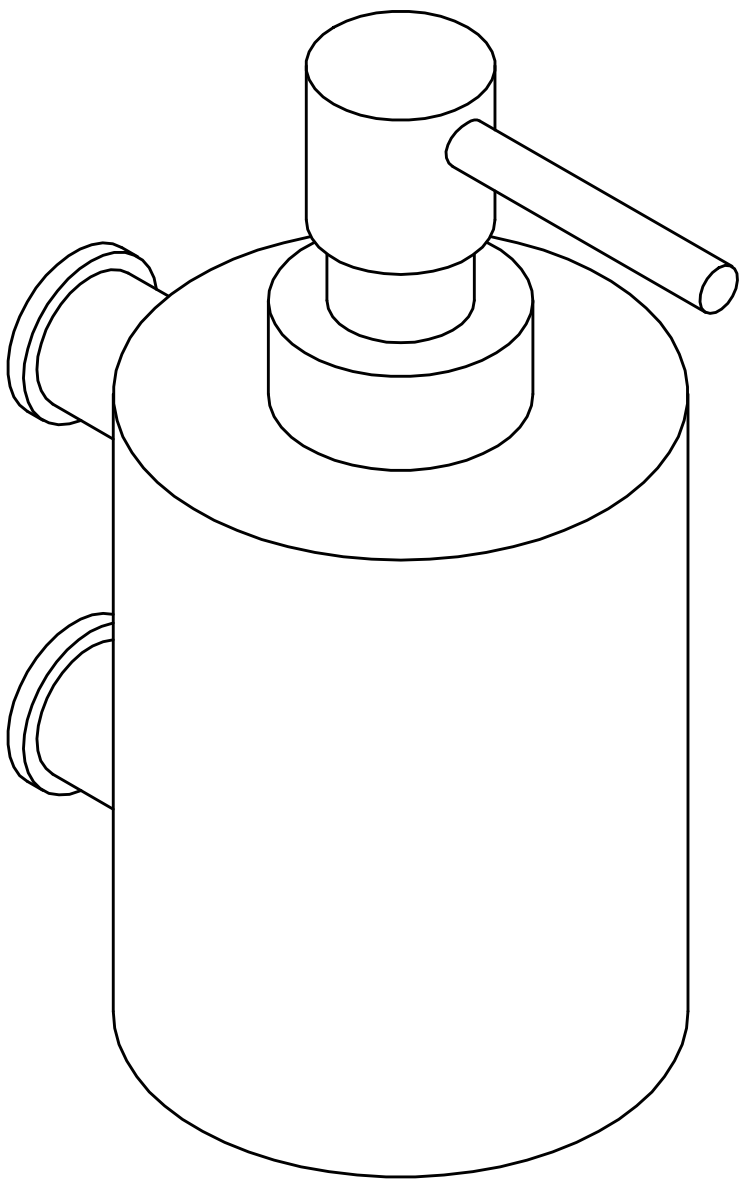

PIET BOON PB501 soap dispenser for wall mounting satin black

Productgroup: soapdispensers
Collection: ONE by PIET BOON
Designer: Piet Boon
Finish: satin black RAL9004
Unit: piece
Article code: 2706A040NMXX0

PB501

soap dispenser
for wall mounting
stainless steel AISI 316

<h1>FORMANI®</h1>		Part number:	
		Description:	
Doc no.:	2706A040 PB501 V02.dwg	<h2>PB501</h2>	Format:
Drawn by:	Christian Brimbois		Creation date:
<small>FORMANI HOLLAND B.V. EUROPALAAN 12 6199 AB MAASTRICHT-AIRPORT NL T +31 (0)43 308 90 00 INFO@FORMANI.COM FORMANI.COM</small>			

A3

PIET BOON PB501 soap dispenser for wall mounting satin stainless steel AISI 316

Productgroup: soapdispensers
Collection: ONE by PIET BOON
Designer: Piet Boon
Finish: satin stainless steel AISI 316
Unit: piece
Article code: 2706A040INXX0

PB501

soap dispenser
for wall mounting
stainless steel AISI 316

FORMANI[®]		Part number:	
		PB501	
Doc no.: 2706A040 PB501 V02.dwg		A3	Format:
Drawn by: Christian Brimbois	Creation date: 4-9-2017		
FORMANI HOLLAND B.V. EUROPALAAN 12 6199 AB MAASTRICHT-AIRPORT NL T +31 (0)43 308 90 00 INFO@FORMANI.COM FORMANI.COM			