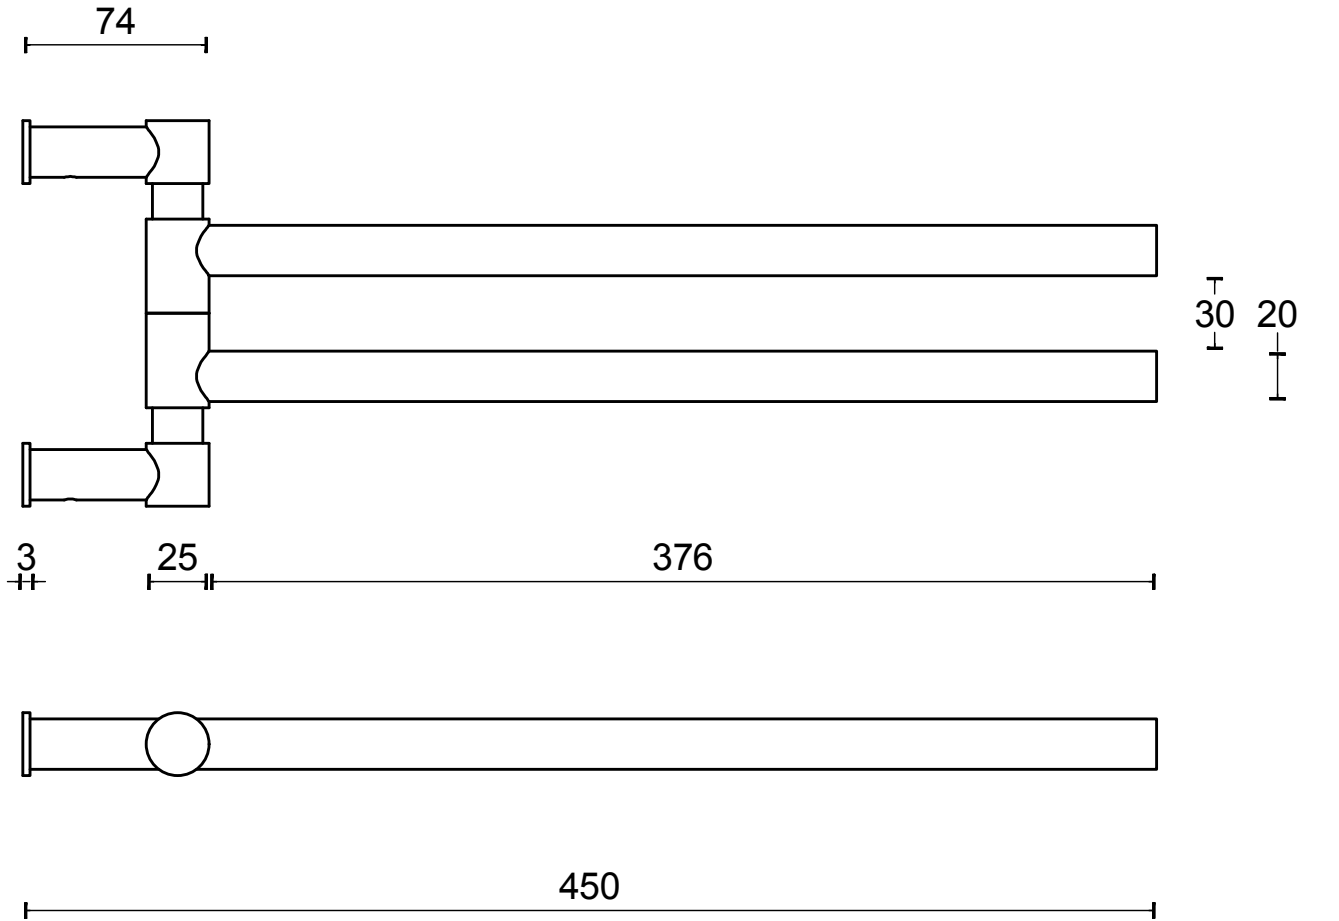

PIET BOON PB450 swivel towel bar satin black

Productgroup: towel holders
Collection: ONE by PIET BOON
Designer: Piet Boon
Finish: satin black RAL9004
Unit: piece
Article code: 2706A004NMXX0

PB450

swivel towel bar
stainless steel AISI 316

PB450

swivel towel bar
stainless steel AISI 316

FORMANI®		Part number:	
		Description:	
Doc no.:	2706A004 PB450 V02.dwg	PB450	Format:
Drawn by:	Christian Brimbois		Creation date:
FORMANI HOLLAND B.V. EUROPALAAN 12 6199 AB MAASTRICHT-AIRPORT NL T +31 (0)43 308 90 00 INFO@FORMANI.COM FORMANI.COM			