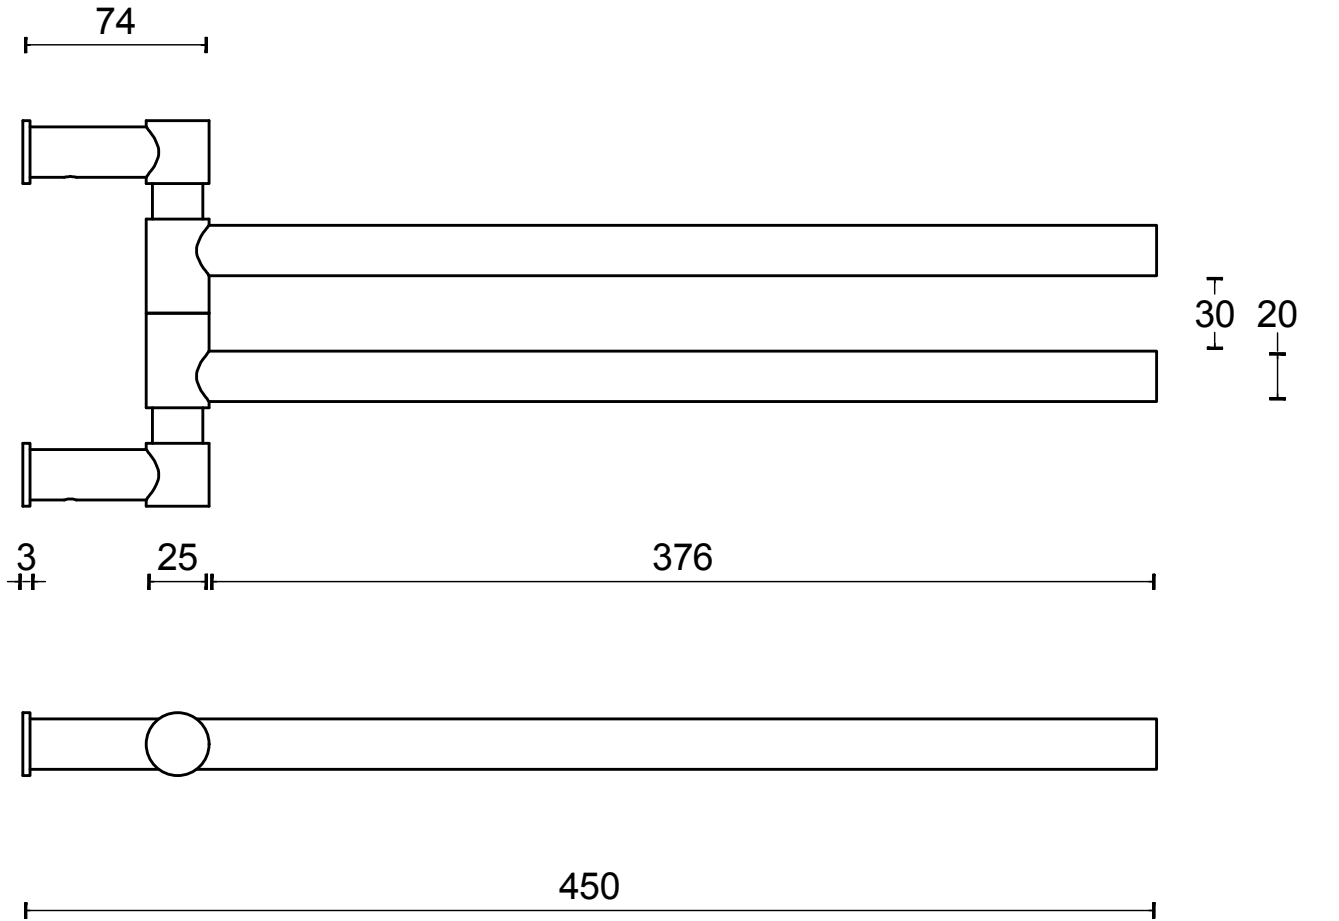

PB450

swivel towel bar
stainless steel AISI 316

FORMANI®		Part number:		
		Description:		
Doc no.:	2706A004 PB450 V02.dwg	PB450	Format:	
Drawn by:	Christian Brimbois		Creation date:	4-9-2017
FORMANI HOLLAND B.V. EUROPALAAN 12 6199 AB MAASTRICHT-AIRPORT NL T +31 (0)43 308 90 00 INFO@FORMANI.COM FORMANI.COM				

A3