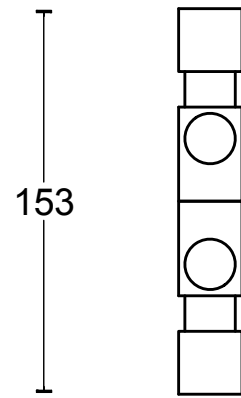

FORMANI®		Part number:	
		Description:	
Doc no.:	2706A004 PB450 V02.dwg	PB450	Format:
Drawn by:	Christian Brimbois		Creation date:
FORMANI HOLLAND B.V. EUROPALAAN 12 6199 AB MAASTRICHT-AIRPORT NL T +31 (0)43 308 90 00 INFO@FORMANI.COM FORMANI.COM			

A3

PIET BOON PB450 swivel towel bar satin stainless steel AISI 316

Productgroup: towel holders
Collection: ONE by PIET BOON
Designer: Piet Boon
Finish: satin stainless steel AISI 316
Unit: piece
Article code: 2706A004INXX0

PB450

swivel towel bar
stainless steel AISI 316

FORMANI®		Part number:	
		Description:	
Doc no.:	2706A004 PB450 V02.dwg	PB450	Format:
Drawn by:	Christian Brimbois		Creation date:
FORMANI HOLLAND B.V. EUROPALAAN 12 6199 AB MAASTRICHT-AIRPORT NL T +31 (0)43 308 90 00 INFO@FORMANI.COM FORMANI.COM			