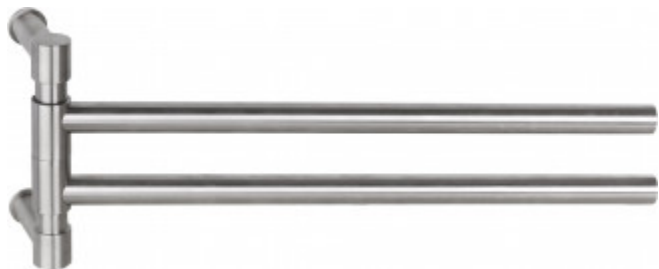

PIET BOON PB450 swivel towel bar satin black

Productgroup: towel holders
Collection: ONE by PIET BOON
Designer: Piet Boon
Finish: satin black RAL9004
Unit: piece
Article code: 2706A004NMXX0

PB450

swivel towel bar
stainless steel AISI 316

A3

PIET BOON PB450 swivel towel bar satin stainless steel AISI 316

Productgroup: towel holders
Collection: ONE by PIET BOON
Designer: Piet Boon
Finish: satin stainless steel AISI 316
Unit: piece
Article code: 2706A004INXX0

PB450

swivel towel bar
stainless steel AISI 316

FORMANI®		Part number:	
		Description:	
Doc no.:	2706A004 PB450 V02.dwg	PB450	Format:
Drawn by:	Christian Brimbois		Creation date:
FORMANI HOLLAND B.V. EUROPALAAN 12 6199 AB MAASTRICHT-AIRPORT NL T +31 (0)43 308 90 00 INFO@FORMANI.COM FORMANI.COM			