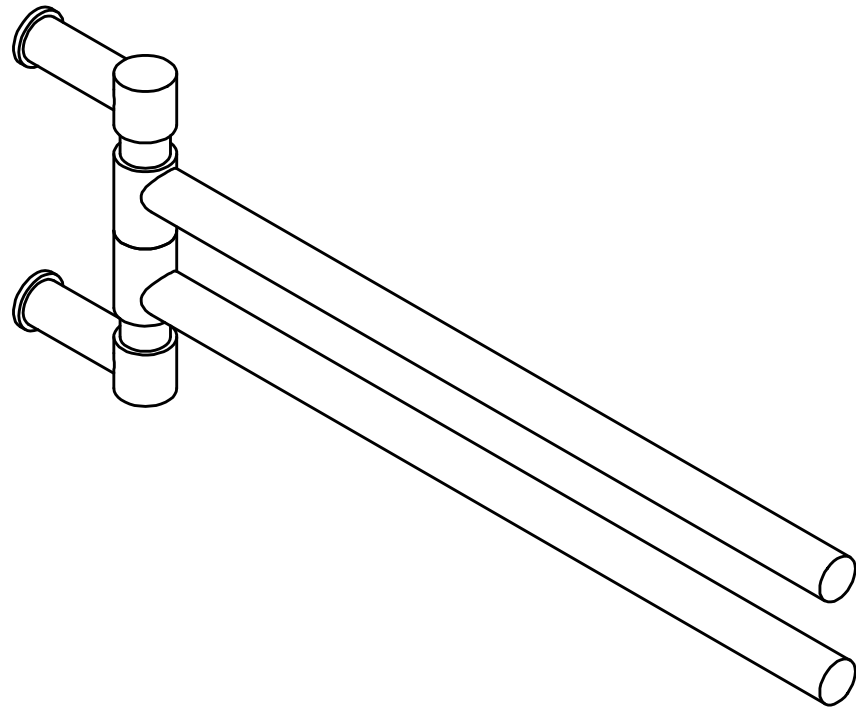

PIET BOON PB450 swivel towel bar satin black

Productgroup: towel holders
Collection: ONE by PIET BOON
Designer: Piet Boon
Finish: satin black RAL9004
Unit: piece
Article code: 2706A004NMXX0

PB450

swivel towel bar
stainless steel AISI 316

FORMANI®		Part number:	
		Description:	
Doc no.:	2706A004 PB450 V02.dwg	PB450	Format:
Drawn by:	Christian Brimbois		Creation date:
FORMANI HOLLAND B.V. EUROPALAAN 12 6199 AB MAASTRICHT-AIRPORT NL T +31 (0)43 308 90 00 INFO@FORMANI.COM FORMANI.COM			

A3

PIET BOON PB450 swivel towel bar satin stainless steel AISI 316

Productgroup: towel holders
Collection: ONE by PIET BOON
Designer: Piet Boon
Finish: satin stainless steel AISI 316
Unit: piece
Article code: 2706A004INXX0

PB450

swivel towel bar
stainless steel AISI 316

FORMANI®		Part number:	
		Description:	
Doc no.:	2706A004 PB450 V02.dwg	PB450	Format:
Drawn by:	Christian Brimbois		Creation date:
FORMANI HOLLAND B.V. EUROPALAAN 12 6199 AB MAASTRICHT-AIRPORT NL T +31 (0)43 308 90 00 INFO@FORMANI.COM FORMANI.COM			