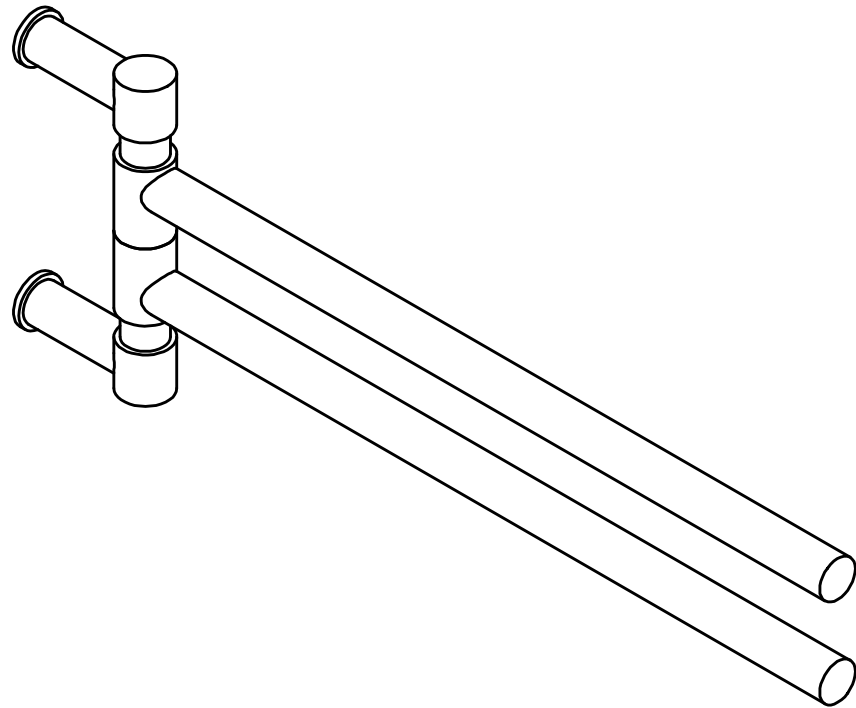

PIET BOON PB450 swivel towel bar satin black

Productgroup: towel holders
Collection: ONE by PIET BOON
Designer: Piet Boon
Finish: satin black RAL9004
Unit: piece
Article code: 2706A004NMXX0

PB450

swivel towel bar
stainless steel AISI 316

A3

PIET BOON PB450 swivel towel bar satin stainless steel AISI 316

Productgroup: towel holders
Collection: ONE by PIET BOON
Designer: Piet Boon
Finish: satin stainless steel AISI 316
Unit: piece
Article code: 2706A004INXX0

PB450

swivel towel bar
stainless steel AISI 316

FORMANI®		Part number:	
		Description:	
Doc no.:	2706A004 PB450 V02.dwg	PB450	Format:
Drawn by:	Christian Brimbois		Creation date:
FORMANI HOLLAND B.V. EUROPALAAN 12 6199 AB MAASTRICHT-AIRPORT NL T +31 (0)43 308 90 00 INFO@FORMANI.COM FORMANI.COM			