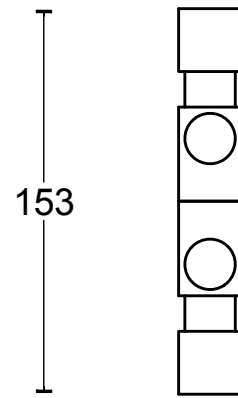

PIET BOON PB450 swivel towel bar satin black

Productgroup: towel holders
Collection: ONE by PIET BOON
Designer: Piet Boon
Finish: satin black RAL9004
Unit: piece
Article code: 2706A004NMXX0

PB450

swivel towel bar
stainless steel AISI 316

FORMANI®		Part number:	
		Description:	
Doc no.:	2706A004 PB450 V02.dwg	PB450	Format:
Drawn by:	Christian Brimbois		Creation date:
FORMANI HOLLAND B.V. EUROPALAAN 12 6199 AB MAASTRICHT-AIRPORT NL T +31 (0)43 308 90 00 INFO@FORMANI.COM FORMANI.COM			

PB450

swivel towel bar
stainless steel AISI 316

FORMANI®		Part number:	
		Description:	
Doc no.:	2706A004 PB450 V02.dwg	PB450	Format:
Drawn by:	Christian Brimbois		Creation date:
FORMANI HOLLAND B.V. EUROPALAAN 12 6199 AB MAASTRICHT-AIRPORT NL T +31 (0)43 308 90 00 INFO@FORMANI.COM FORMANI.COM			