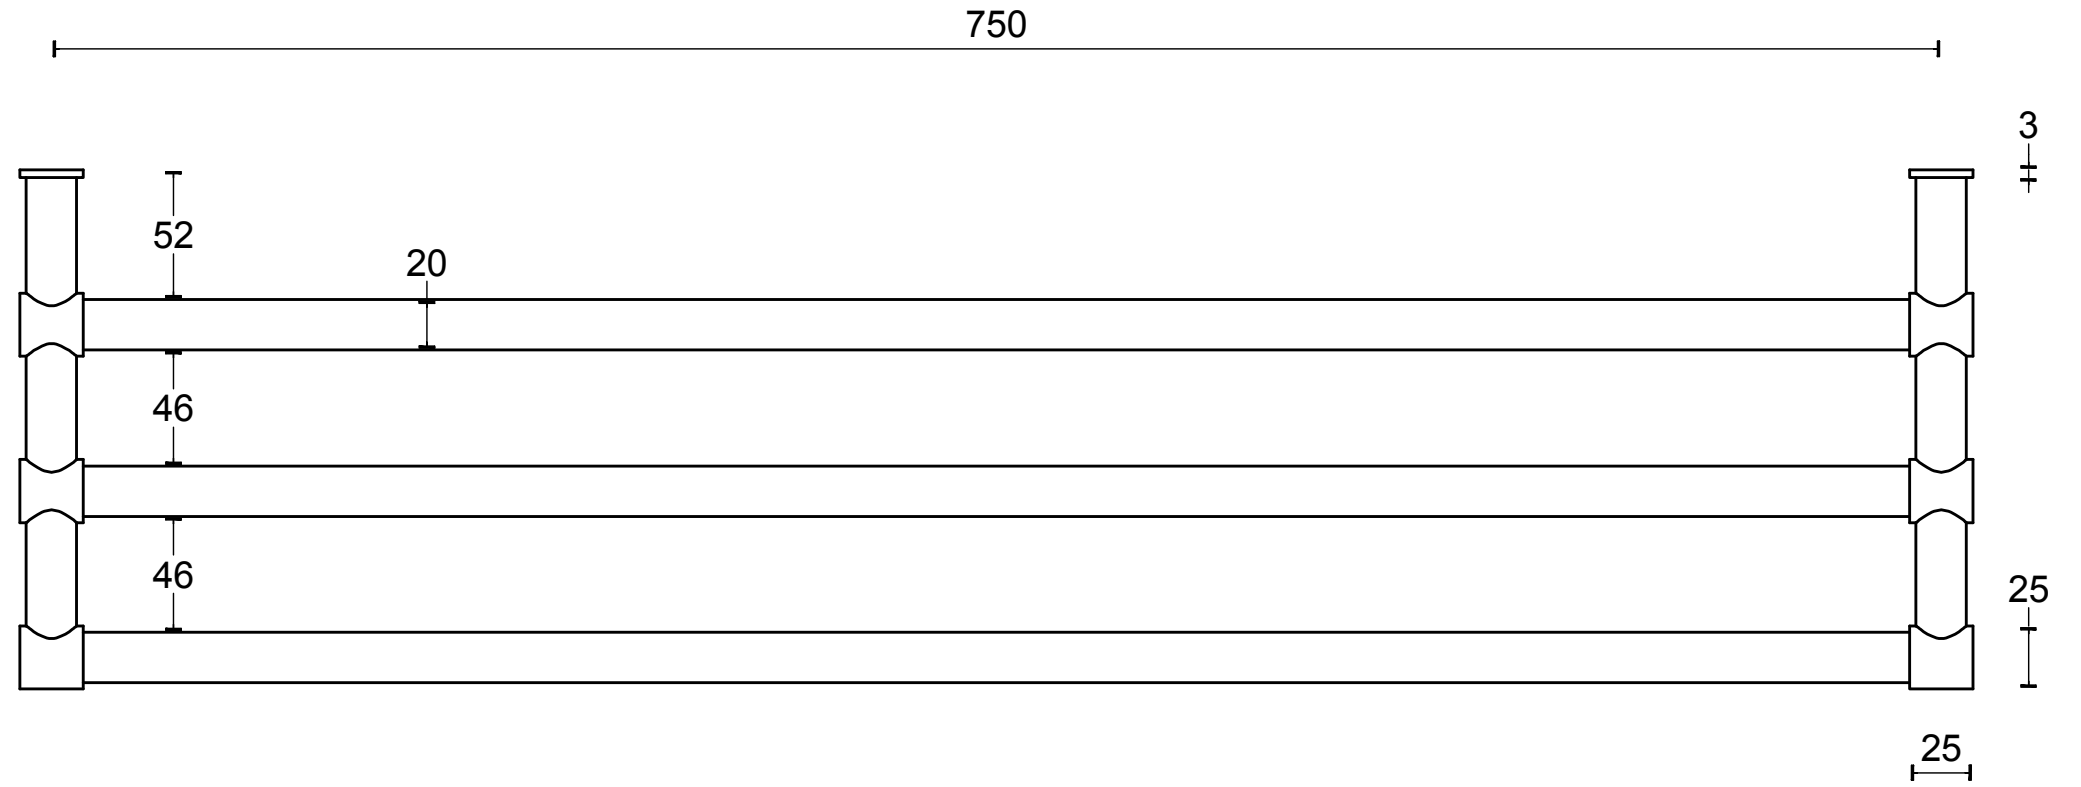

PIET BOON PB775 towel rack shelf satin black

Productgroup:	towel holders
Collection:	ONE by PIET BOON
Designer:	Piet Boon
Finish:	satin black RAL9004
Unit:	piece
Article code:	2706A003NMXX0

PB775

towel rack shelf
stainless steel AISI 316

FORMANI®		Part number:	
		Description:	
Doc no.:	2706A003 PB775 V02.dwg	PB775	Format:
Drawn by:	Christian Brimbois		Creation date:
FORMANI HOLLAND B.V. EUROPALAAN 12 6199 AB MAASTRICHT-AIRPORT NL T +31 (0)43 308 90 00 INFO@FORMANI.COM FORMANI.COM			