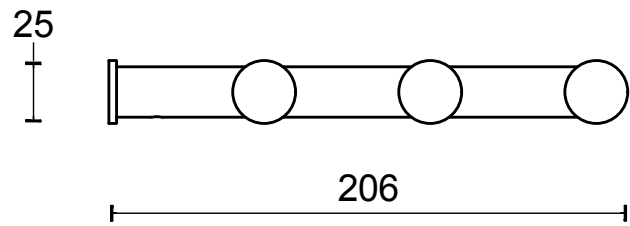

PIET BOON PB775 towel rack shelf satin black

Productgroup:	towel holders
Collection:	ONE by PIET BOON
Designer:	Piet Boon
Finish:	satin black RAL9004
Unit:	piece
Article code:	2706A003NMXX0

PB775

towel rack shelf
stainless steel AISI 316

PB775

towel rack shelf
stainless steel AISI 316

FORMANI®		Part number:	
		Description:	
Doc no.:	2706A003 PB775 V02.dwg	PB775	Format:
Drawn by:	Christian Brimbois		Creation date:
FORMANI HOLLAND B.V. EUROPALAAN 12 6199 AB MAASTRICHT-AIRPORT NL T +31 (0)43 308 90 00 INFO@FORMANI.COM FORMANI.COM			