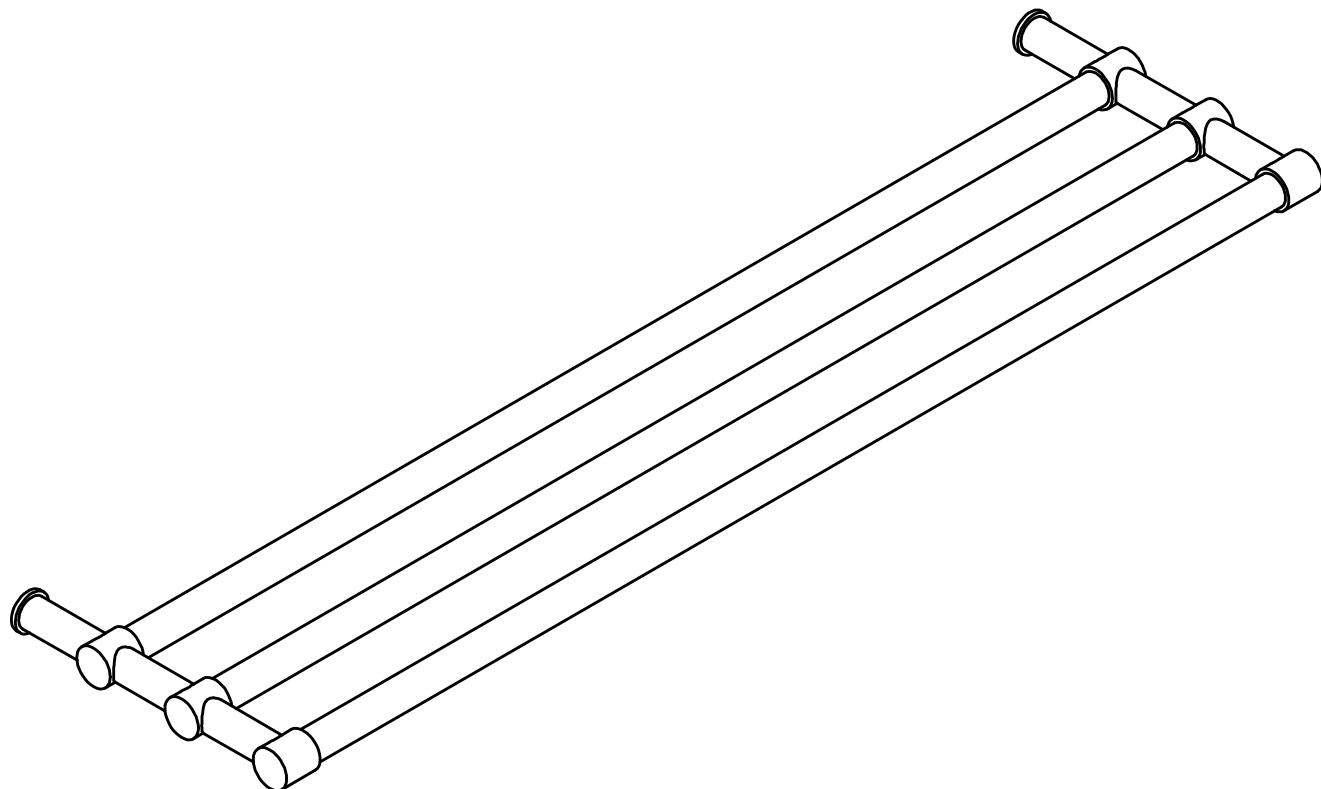

PIET BOON PB775 towel rack shelf satin black

Productgroup:	towel holders
Collection:	ONE by PIET BOON
Designer:	Piet Boon
Finish:	satin black RAL9004
Unit:	piece
Article code:	2706A003NMXX0

PB775

towel rack shelf
stainless steel AISI 316

PIET BOON PB775 towel rack shelf satin stainless steel AISI 316

Productgroup: towel holders
Collection: ONE by PIET BOON
Designer: Piet Boon
Finish: satin stainless steel AISI 316
Unit: piece
Article code: 2706A003INXX0