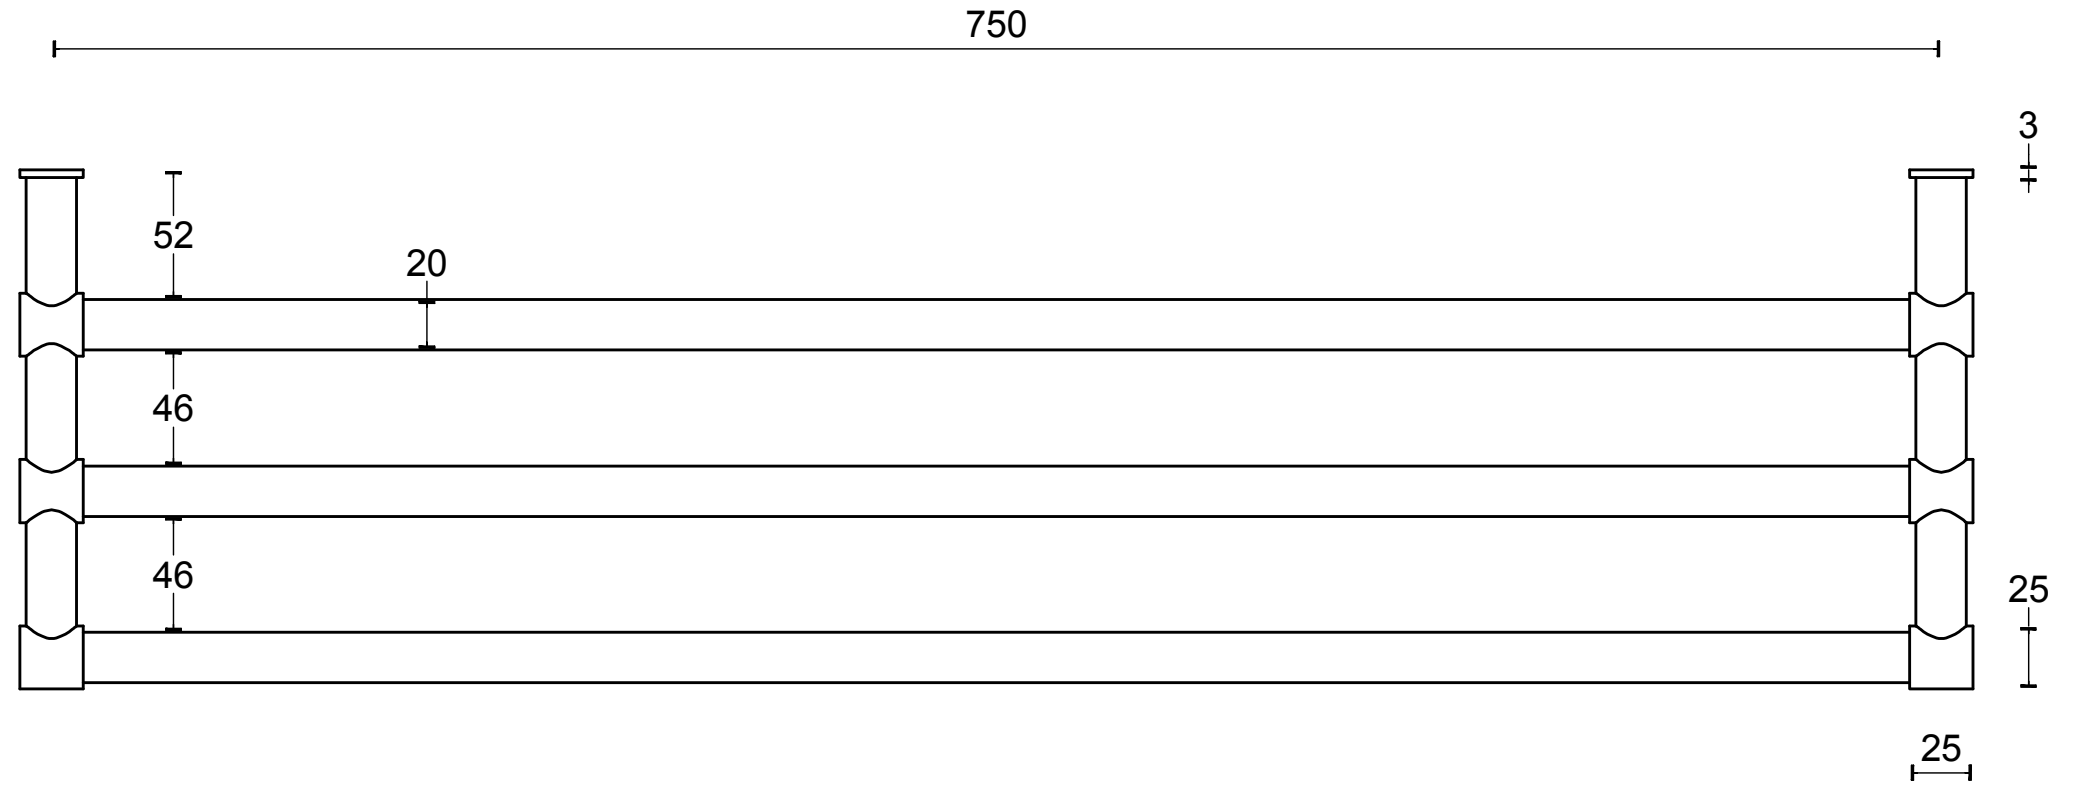

PB775

towel rack shelf
stainless steel AISI 316

FORMANI®		Part number:		
		Description:		
Doc no.:	2706A003 PB775 V02.dwg	PB775	Format:	
Drawn by:	Christian Brimbois		Creation date:	4-9-2017
FORMANI HOLLAND B.V. EUROPALAAN 12 6199 AB MAASTRICHT-AIRPORT NL T +31 (0)43 308 90 00 INFO@FORMANI.COM FORMANI.COM