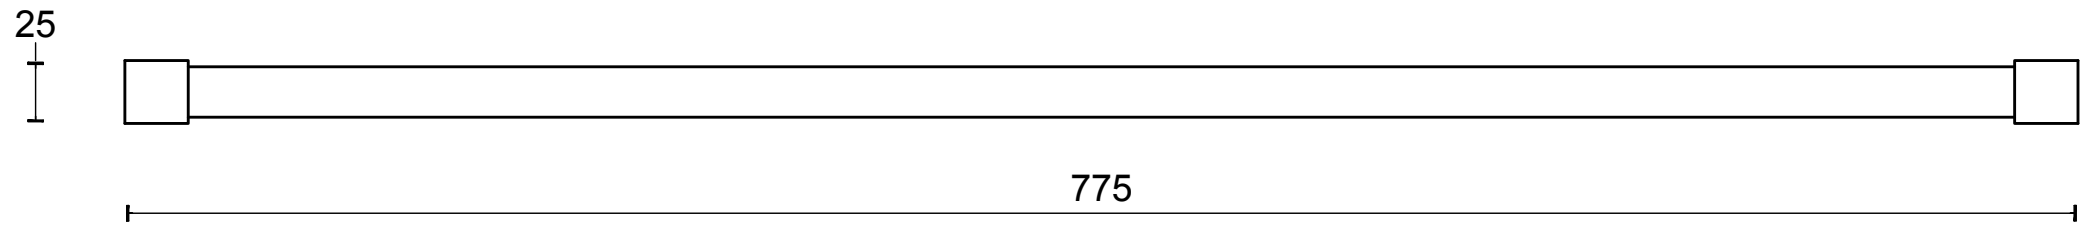

PB775

towel rack shelf
stainless steel AISI 316

FORMANI®		Part number:		
		Description:		
Doc no.:	2706A003 PB775 V02.dwg	PB775	Format:	
Drawn by:	Christian Brimbois		Creation date:	4-9-2017
FORMANI HOLLAND B.V. EUROPALAAN 12 6199 AB MAASTRICHT-AIRPORT NL T +31 (0)43 308 90 00 INFO@FORMANI.COM FORMANI.COM