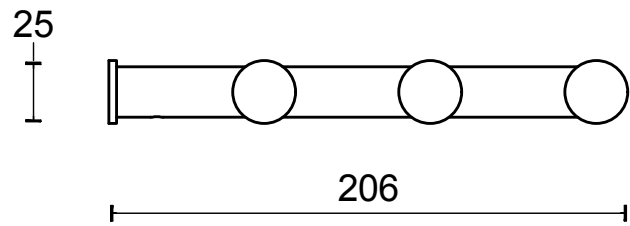

PB775

towel rack shelf
stainless steel AISI 316

FORMANI®		Part number:		
		Description:		
Doc no.:	2706A003 PB775 V02.dwg	PB775	Format:	
Drawn by:	Christian Brimbois		Creation date:	4-9-2017
FORMANI HOLLAND B.V. EUROPALAAN 12 6199 AB MAASTRICHT-AIRPORT NL T +31 (0)43 308 90 00 INFO@FORMANI.COM FORMANI.COM