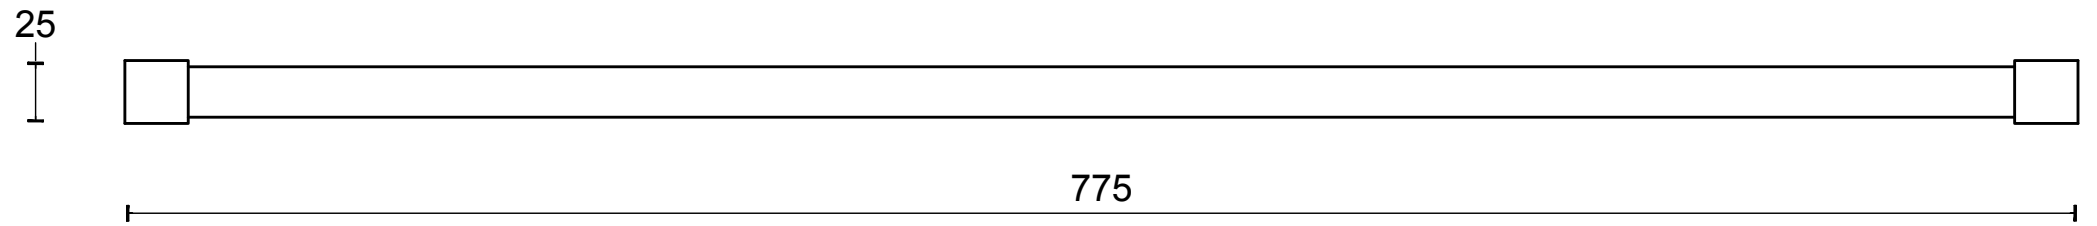

PIET BOON PB775 towel rack shelf satin black

Productgroup:	towel holders
Collection:	ONE by PIET BOON
Designer:	Piet Boon
Finish:	satin black RAL9004
Unit:	piece
Article code:	2706A003NMXX0

PB775

towel rack shelf
stainless steel AISI 316