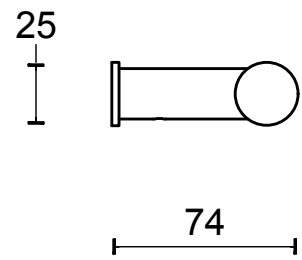

PB750

towel bar
stainless steel AISI 316

FORMANI®		Part number:	
		Description:	
Doc no.: 2706A001 PB750 V02.dwg	PB750		Format:
Drawn by: Christian Brimbois | Creation date: 4-9-2017			A3
FORMANI HOLLAND B.V. EUROPALAAN 12 6199 AB MAASTRICHT-AIRPORT NL T +31 (0)43 308 90 00 INFO@FORMANI.COM FORMANI.COM