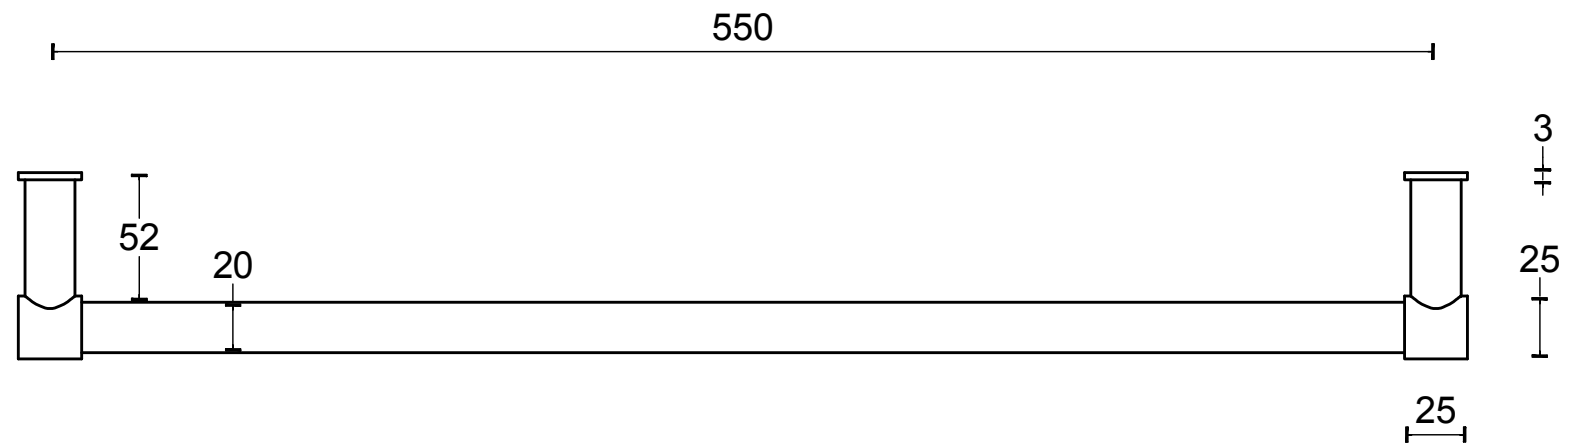

PB550

towel bar
stainless steel AISI 316

FORMANI®		Part number:	
		Description:	
Doc no.: 2706A002 PB550 V02.dwg	PB550		Format:
Drawn by: Christian Brimbois | Creation date: 4-9-2017			A3
FORMANI HOLLAND B.V. EUROPALAAN 12 6199 AB MAASTRICHT-AIRPORT NL T +31 (0)43 308 90 00 INFO@FORMANI.COM FORMANI.COM