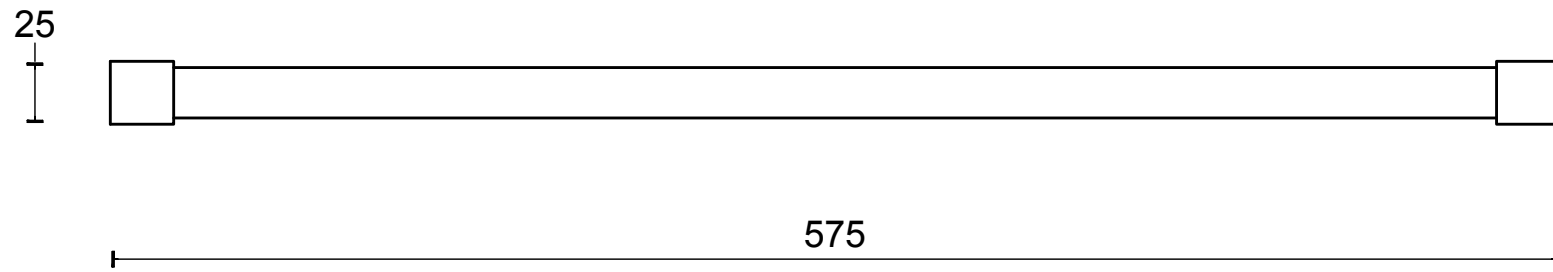

PB550

towel bar
stainless steel AISI 316

FORMANI®		Part number:	
		Description:	
Doc no.: 2706A002 PB550 V02.dwg	PB550		Format:
Drawn by: Christian Brimbois | Creation date: 4-9-2017			A3
FORMANI HOLLAND B.V. EUROPALAAN 12 6199 AB MAASTRICHT-AIRPORT NL T +31 (0)43 308 90 00 INFO@FORMANI.COM FORMANI.COM