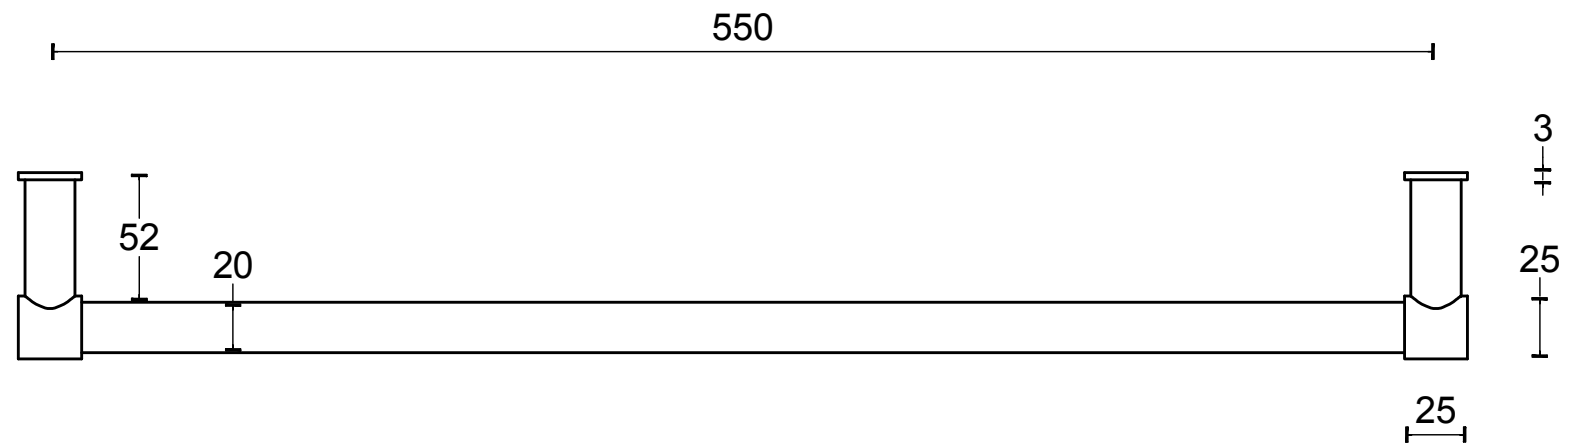

## PIET BOON PB550 towel bar satin black

Productgroup:	towel holders
Collection:	ONE by PIET BOON
Designer:	Piet Boon
Finish:	satin black RAL9004
Unit:	piece
Article code:	2706A002NMXX0

# PB550

towel bar  
stainless steel AISI 316

FORMANI®		Part number:	
		PB550	
Doc no.: 2706A002 PB550 V02.dwg		Description:	Format:
Drawn by: Christian Brimbois	Creation date: 4-9-2017		A3
FORMANI HOLLAND B.V. EUROPALAAN 12 6199 AB MAASTRICHT-AIRPORT NL T +31 (0)43 308 90 00 INFO@FORMANI.COM FORMANI.COM			

# PB550

towel bar  
stainless steel AISI 316

FORMANI®		Part number:	
		Description:	
Doc no.: 2706A002 PB550 V02.dwg	PB550		Format:
Drawn by: Christian Brimbois   Creation date: 4-9-2017			A3
FORMANI HOLLAND B.V. EUROPALAAN 12 6199 AB MAASTRICHT-AIRPORT NL T +31 (0)43 308 90 00 INFO@FORMANI.COM FORMANI.COM			