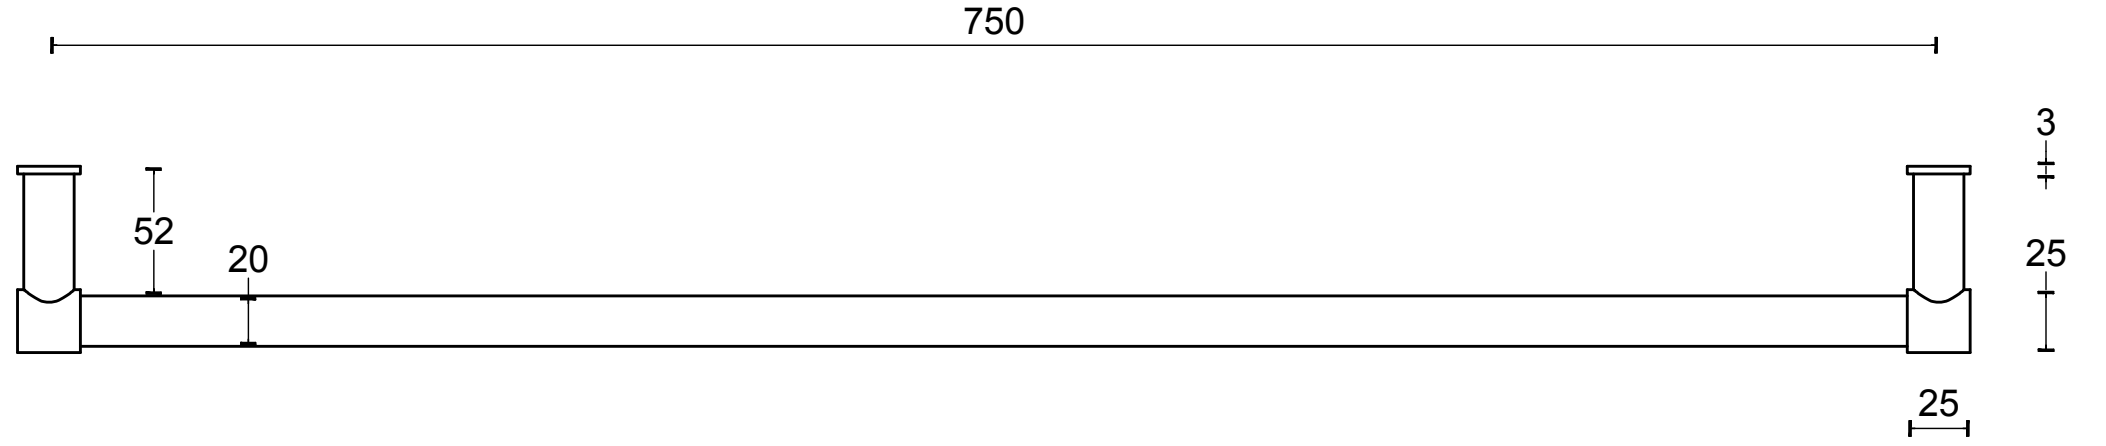

PB750

towel bar
stainless steel AISI 316

FORMANI®		Part number:	
		Description:	
Doc no.: 2706A001 PB750 V02.dwg	PB750		Format:
Drawn by: Christian Brimbois | Creation date: 4-9-2017			A3
FORMANI HOLLAND B.V. EUROPALAAN 12 6199 AB MAASTRICHT-AIRPORT NL T +31 (0)43 308 90 00 INFO@FORMANI.COM FORMANI.COM