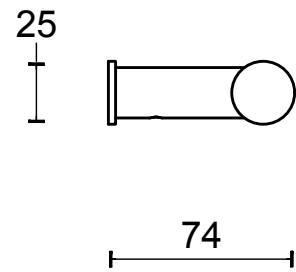

## PIET BOON PB550 towel bar satin black

Productgroup:	towel holders
Collection:	ONE by PIET BOON
Designer:	Piet Boon
Finish:	satin black RAL9004
Unit:	piece
Article code:	2706A002NMXX0

# PB550

towel bar  
stainless steel AISI 316

FORMANI®		Part number:	
		PB550	
Doc no.: 2706A002 PB550 V02.dwg		Description:	Format:
Drawn by: Christian Brimbois	Creation date: 4-9-2017		A3
FORMANI HOLLAND B.V. EUROPALAAN 12 6199 AB MAASTRICHT-AIRPORT NL T +31 (0)43 308 90 00 INFO@FORMANI.COM FORMANI.COM			

## PIET BOON PB550 towel bar satin stainless steel AISI 316

Productgroup: towel holders  
Collection: ONE by PIET BOON  
Designer: Piet Boon  
Finish: satin stainless steel AISI 316  
Unit: piece  
Article code: 2706A002INXX0

# PB550

towel bar  
stainless steel AISI 316

FORMANI®		Part number:	
		Description:	
Doc no.: 2706A002 PB550 V02.dwg	PB550		Format:
Drawn by: Christian Brimbois   Creation date: 4-9-2017			A3
FORMANI HOLLAND B.V. EUROPALAAN 12 6199 AB MAASTRICHT-AIRPORT NL T +31 (0)43 308 90 00 INFO@FORMANI.COM FORMANI.COM			