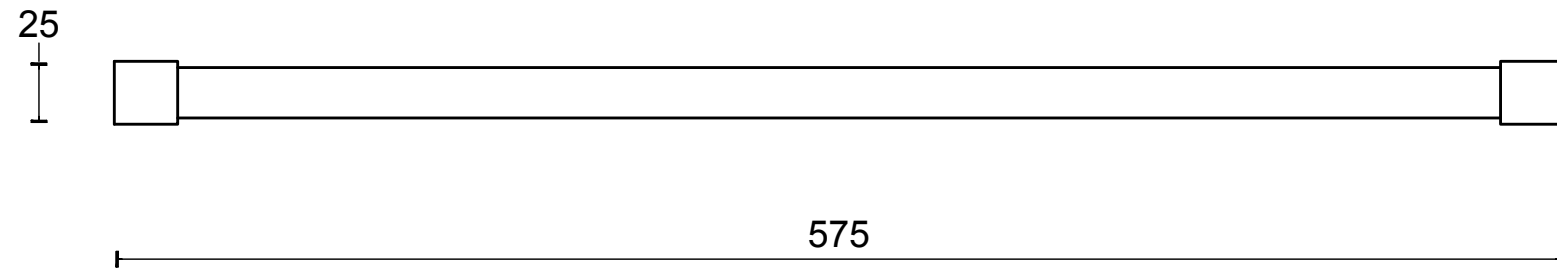

## PIET BOON PB550 towel bar satin black

Productgroup:	towel holders
Collection:	ONE by PIET BOON
Designer:	Piet Boon
Finish:	satin black RAL9004
Unit:	piece
Article code:	2706A002NMXX0

# PB550

towel bar  
stainless steel AISI 316

FORMANI®		Part number:	
		PB550	
Doc no.: 2706A002 PB550 V02.dwg		Description:	Format:
Drawn by: Christian Brimbois	Creation date: 4-9-2017		A3
FORMANI HOLLAND B.V. EUROPALAAN 12 6199 AB MAASTRICHT-AIRPORT NL T +31 (0)43 308 90 00 INFO@FORMANI.COM FORMANI.COM			