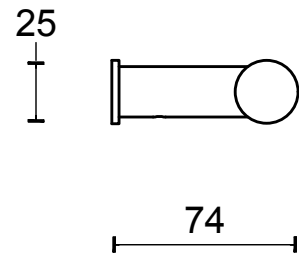

PB750

towel bar
stainless steel AISI 316

FORMANI®		Part number:	
		Description:	
Doc no.: 2706A001 PB750 V02.dwg	PB750		Format:
Drawn by: Christian Brimbois | Creation date: 4-9-2017			A3
FORMANI HOLLAND B.V. EUROPALAAN 12 6199 AB MAASTRICHT-AIRPORT NL T +31 (0)43 308 90 00 INFO@FORMANI.COM FORMANI.COM