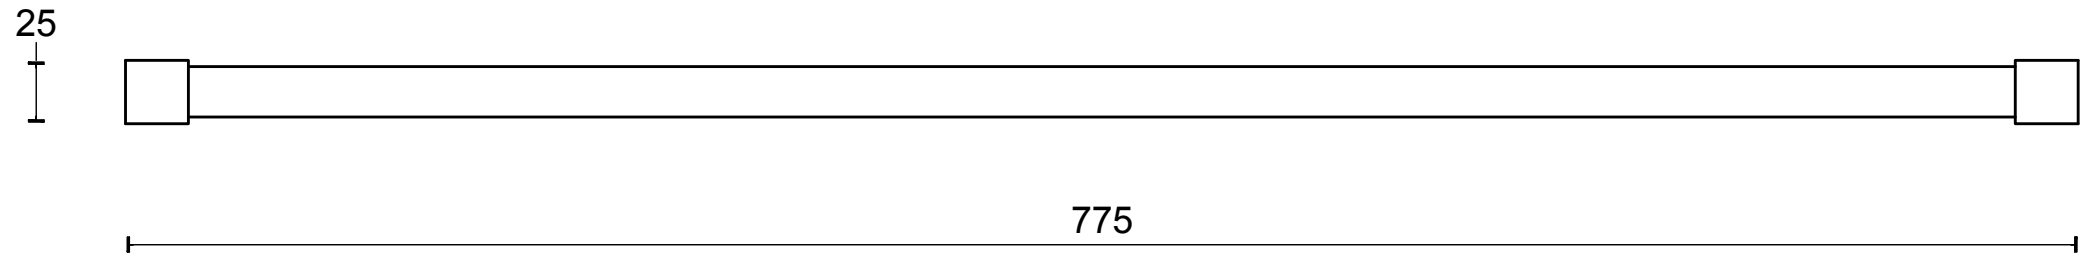

PB750

towel bar
stainless steel AISI 316

FORMANI®		Part number:	
		Description:	
Doc no.: 2706A001 PB750 V02.dwg	PB750		Format:
Drawn by: Christian Brimbois | Creation date: 4-9-2017			A3
FORMANI HOLLAND B.V. EUROPALAAN 12 6199 AB MAASTRICHT-AIRPORT NL T +31 (0)43 308 90 00 INFO@FORMANI.COM FORMANI.COM