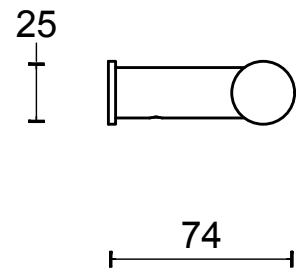

## PIET BOON PB550 towel bar satin black

Productgroup:	towel holders
Collection:	ONE by PIET BOON
Designer:	Piet Boon
Finish:	satin black RAL9004
Unit:	piece
Article code:	2706A002NMXX0

# PB550

towel bar  
stainless steel AISI 316

FORMANI®		Part number:	
		PB550	
Doc no.: 2706A002 PB550 V02.dwg		Description:	Format:
Drawn by: Christian Brimbois	Creation date: 4-9-2017		A3
FORMANI HOLLAND B.V. EUROPALAAN 12 6199 AB MAASTRICHT-AIRPORT NL T +31 (0)43 308 90 00 INFO@FORMANI.COM FORMANI.COM			

# PB550

towel bar  
stainless steel AISI 316

FORMANI®		Part number:	
		Description:	
Doc no.: 2706A002 PB550 V02.dwg	PB550		Format:
Drawn by: Christian Brimbois   Creation date: 4-9-2017			A3
FORMANI HOLLAND B.V. EUROPALAAN 12 6199 AB MAASTRICHT-AIRPORT NL T +31 (0)43 308 90 00 INFO@FORMANI.COM FORMANI.COM			