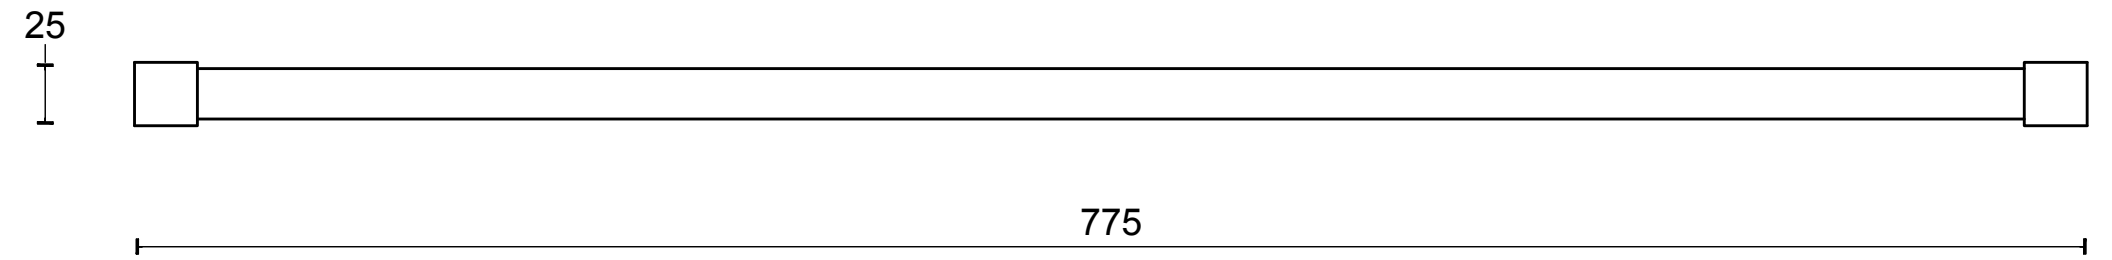

PB750

towel bar
stainless steel AISI 316

FORMANI®		Part number:	
		Description:	
Doc no.: 2706A001 PB750 V02.dwg	PB750		Format:
Drawn by: Christian Brimbois | Creation date: 4-9-2017			A3
FORMANI HOLLAND B.V. EUROPALAAN 12 6199 AB MAASTRICHT-AIRPORT NL T +31 (0)43 308 90 00 INFO@FORMANI.COM FORMANI.COM