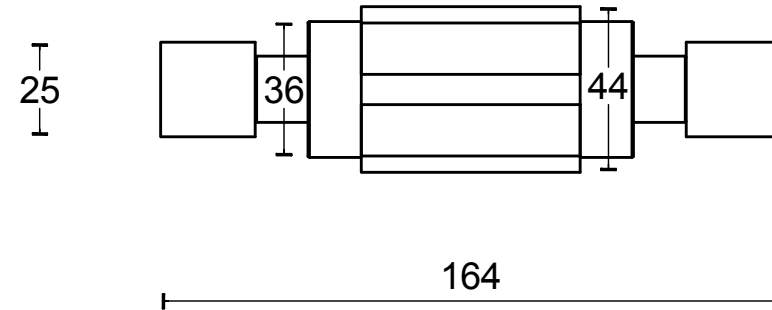

PIET BOON PB200 toilet roll holder satin black

Productgroup: toilet roll holders
Collection: ONE by PIET BOON
Designer: Piet Boon
Finish: satin black RAL9004
Unit: piece
Article code: 2706A020NMXX0

PB200

toilet roll holder
stainless steel AISI 316

FORMANI®		Part number:	
		Description: PB200	
Doc no.: 2706A020 PB200 V02.dwg	Creation date: 5-9-2017		Format: A3
Drawn by: Christian Brimbois			
FORMANI HOLLAND B.V. EUROPALAAN 12 6199 AB MAASTRICHT-AIRPORT NL T +31 (0)43 308 90 00 INFO@FORMANI.COM FORMANI.COM			