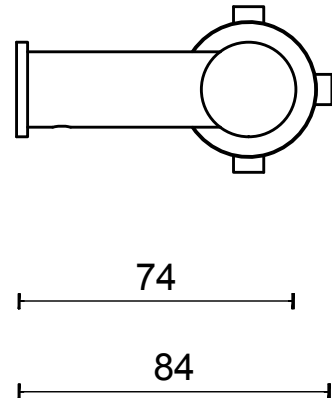

PIET BOON PB200 toilet roll holder satin black

Productgroup: toilet roll holders
Collection: ONE by PIET BOON
Designer: Piet Boon
Finish: satin black RAL9004
Unit: piece
Article code: 2706A020NMXX0

PB200

toilet roll holder
stainless steel AISI 316

FORMANI®		Part number:	
		Description: PB200	
Doc no.: 2706A020 PB200 V02.dwg	Creation date: 5-9-2017		Format: A3
Drawn by: Christian Brimbois			
FORMANI HOLLAND B.V. EUROPALAAN 12 6199 AB MAASTRICHT-AIRPORT NL T +31 (0)43 308 90 00 INFO@FORMANI.COM FORMANI.COM			

PIET BOON PB200 toilet roll holder satin stainless steel AISI 316

Productgroup:	toilet roll holders
Collection:	ONE by PIET BOON
Designer:	Piet Boon
Finish:	satin stainless steel AISI 316
Unit:	piece
Article code:	2706A020INXX0

PB200

toilet roll holder
stainless steel AISI 316

<h1>FORMANI®</h1>		Part number:	
		<h2>PB200</h2>	
Doc no.: 2706A020 PB200 V02.dwg	Description:		Format:
Drawn by: Christian Brimbois	Creation date: 5-9-2017	<h2>A3</h2>	
FORMANI HOLLAND B.V. EUROPALAAN 12 6199 AB MAASTRICHT-AIRPORT NL T +31 (0)43 308 90 00 INFO@FORMANI.COM FORMANI.COM			