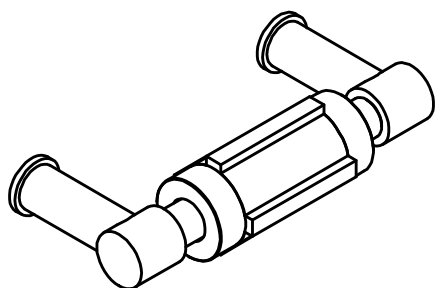

PIET BOON PB200 toilet roll holder satin black

Productgroup: toilet roll holders
Collection: ONE by PIET BOON
Designer: Piet Boon
Finish: satin black RAL9004
Unit: piece
Article code: 2706A020NMXX0

PB200

toilet roll holder
stainless steel AISI 316

FORMANI®		Part number:	
		Description: PB200	
Doc no.: 2706A020 PB200 V02.dwg	Creation date: 5-9-2017		Format: A3
Drawn by: Christian Brimbois			
FORMANI HOLLAND B.V. EUROPALAAN 12 6199 AB MAASTRICHT-AIRPORT NL T +31 (0)43 308 90 00 INFO@FORMANI.COM FORMANI.COM			

PIET BOON PB200 toilet roll holder satin stainless steel AISI 316

Productgroup:	toilet roll holders
Collection:	ONE by PIET BOON
Designer:	Piet Boon
Finish:	satin stainless steel AISI 316
Unit:	piece
Article code:	2706A020INXX0

PB200

toilet roll holder
stainless steel AISI 316

<h1>FORMANI®</h1>		Part number:	
		<h2>PB200</h2>	
Doc no.: 2706A020 PB200 V02.dwg	Description:		Format:
Drawn by: Christian Brimbois	Creation date: 5-9-2017	<h2>A3</h2>	
FORMANI HOLLAND B.V. EUROPALAAN 12 6199 AB MAASTRICHT-AIRPORT NL T +31 (0)43 308 90 00 INFO@FORMANI.COM FORMANI.COM			