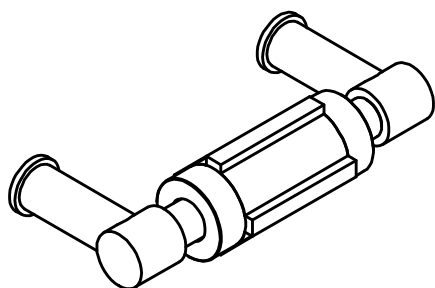

PIET BOON PB200 toilet roll holder satin black

Productgroup: toilet roll holders
Collection: ONE by PIET BOON
Designer: Piet Boon
Finish: satin black RAL9004
Unit: piece
Article code: 2706A020NMXX0

PB200

toilet roll holder
stainless steel AISI 316

FORMANI®		Part number:	
		Description: PB200	
Doc no.: 2706A020 PB200 V02.dwg	Creation date: 5-9-2017		Format: A3
Drawn by: Christian Brimbois			
FORMANI HOLLAND B.V. EUROPALAAN 12 6199 AB MAASTRICHT-AIRPORT NL T +31 (0)43 308 90 00 INFO@FORMANI.COM FORMANI.COM			

PIET BOON PB200 toilet roll holder satin stainless steel AISI 316

Productgroup:	toilet roll holders
Collection:	ONE by PIET BOON
Designer:	Piet Boon
Finish:	satin stainless steel AISI 316
Unit:	piece
Article code:	2706A020INXX0

PB200

toilet roll holder
stainless steel AISI 316

<h1>FORMANI®</h1>		Part number:	
		<h2>PB200</h2>	
Doc no.: 2706A020 PB200 V02.dwg	Description:		Format:
Drawn by: Christian Brimbois	Creation date: 5-9-2017	<h2>A3</h2>	
FORMANI HOLLAND B.V. EUROPALAAN 12 6199 AB MAASTRICHT-AIRPORT NL T +31 (0)43 308 90 00 INFO@FORMANI.COM FORMANI.COM			