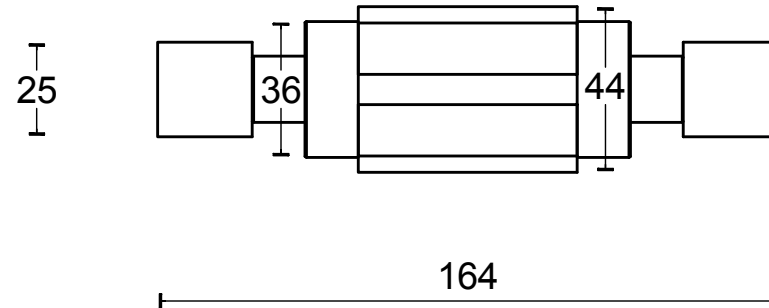

PB200

toilet roll holder
stainless steel AISI 316

FORMANI®		Part number:	
		PB200	
Doc no.: 2706A020 PB200 V02.dwg	Description:		Format:
Drawn by: Christian Brimbois	Creation date: 5-9-2017	A3	
FORMANI HOLLAND B.V. EUROPALAAN 12 6199 AB MAASTRICHT-AIRPORT NL T +31 (0)43 308 90 00 INFO@FORMANI.COM FORMANI.COM