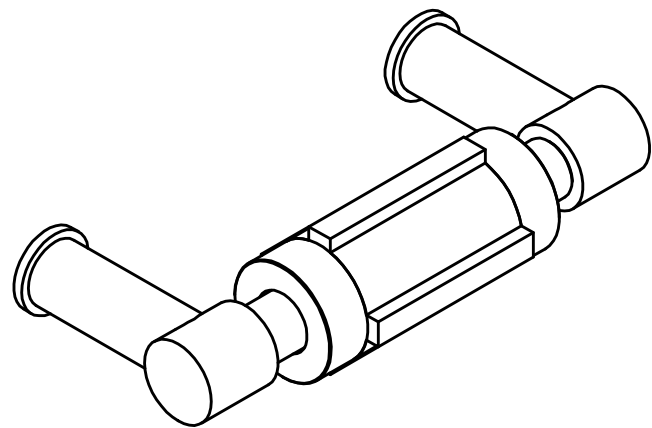

PIET BOON PB200 toilet roll holder satin black

Productgroup: toilet roll holders
Collection: ONE by PIET BOON
Designer: Piet Boon
Finish: satin black RAL9004
Unit: piece
Article code: 2706A020NMXX0

PB200

toilet roll holder
stainless steel AISI 316

FORMANI®		Part number:	
		Description: PB200	
Doc no.: 2706A020 PB200 V02.dwg	Creation date: 5-9-2017		Format: A3
Drawn by: Christian Brimbois			
FORMANI HOLLAND B.V. EUROPALAAN 12 6199 AB MAASTRICHT-AIRPORT NL T +31 (0)43 308 90 00 INFO@FORMANI.COM FORMANI.COM			

PIET BOON PB200 toilet roll holder satin stainless steel AISI 316

Productgroup:	toilet roll holders
Collection:	ONE by PIET BOON
Designer:	Piet Boon
Finish:	satin stainless steel AISI 316
Unit:	piece
Article code:	2706A020INXX0

PB200

toilet roll holder
stainless steel AISI 316

<h1>FORMANI®</h1>		Part number:	
		<h2>PB200</h2>	
Doc no.: 2706A020 PB200 V02.dwg	Description:		Format:
Drawn by: Christian Brimbois	Creation date: 5-9-2017	<h2>A3</h2>	
FORMANI HOLLAND B.V. EUROPALAAN 12 6199 AB MAASTRICHT-AIRPORT NL T +31 (0)43 308 90 00 INFO@FORMANI.COM FORMANI.COM			