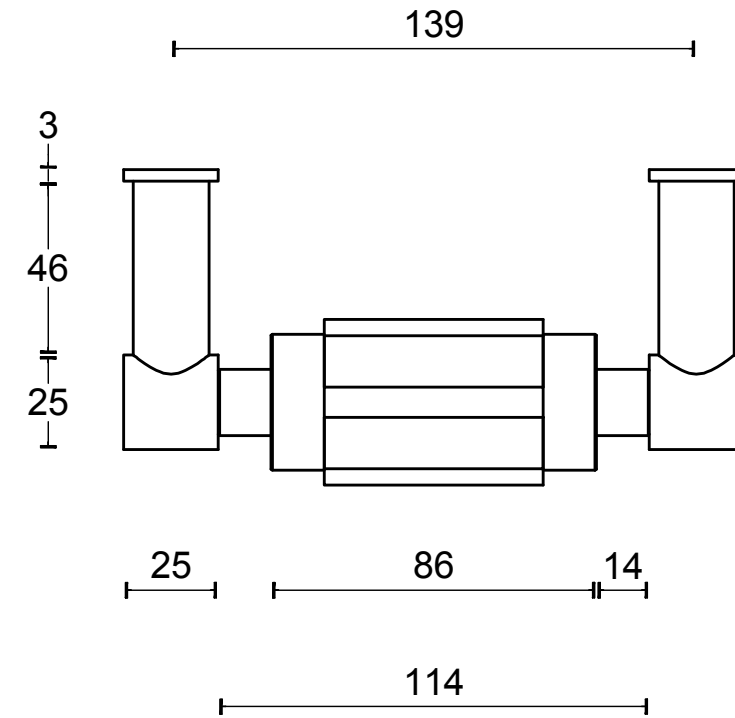

PIET BOON PB200 toilet roll holder satin black

Productgroup: toilet roll holders
Collection: ONE by PIET BOON
Designer: Piet Boon
Finish: satin black RAL9004
Unit: piece
Article code: 2706A020NMXX0

PB200

toilet roll holder
stainless steel AISI 316

FORMANI®		Part number:	
		Description: PB200	
Doc no.: 2706A020 PB200 V02.dwg	Creation date: 5-9-2017		Format: A3
Drawn by: Christian Brimbois			
FORMANI HOLLAND B.V. EUROPALAAN 12 6199 AB MAASTRICHT-AIRPORT NL T +31 (0)43 308 90 00 INFO@FORMANI.COM FORMANI.COM			

PIET BOON PB200 toilet roll holder satin stainless steel AISI 316

Productgroup:	toilet roll holders
Collection:	ONE by PIET BOON
Designer:	Piet Boon
Finish:	satin stainless steel AISI 316
Unit:	piece
Article code:	2706A020INXX0

PB200

toilet roll holder
stainless steel AISI 316

<h1>FORMANI®</h1>		Part number:	
		<h2>PB200</h2>	
Doc no.: 2706A020 PB200 V02.dwg	Description:		Format:
Drawn by: Christian Brimbois	Creation date: 5-9-2017	<h2>A3</h2>	
FORMANI HOLLAND B.V. EUROPALAAN 12 6199 AB MAASTRICHT-AIRPORT NL T +31 (0)43 308 90 00 INFO@FORMANI.COM FORMANI.COM			