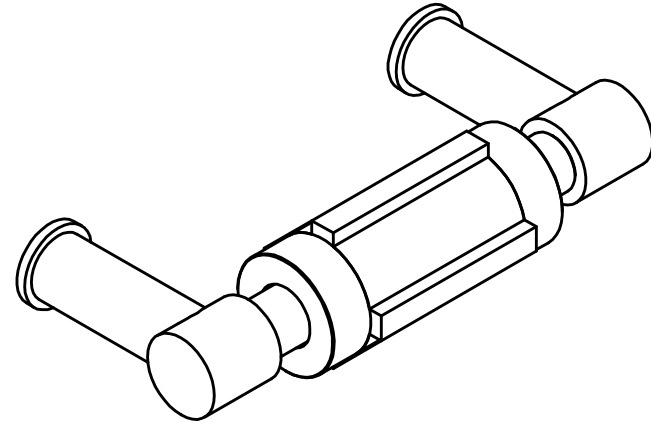

PIET BOON PB200 toilet roll holder satin black

Productgroup: toilet roll holders
Collection: ONE by PIET BOON
Designer: Piet Boon
Finish: satin black RAL9004
Unit: piece
Article code: 2706A020NMXX0

PB200

toilet roll holder
stainless steel AISI 316

FORMANI®		Part number:	
		Description: PB200	
Doc no.: 2706A020 PB200 V02.dwg	Creation date: 5-9-2017		Format: A3
Drawn by: Christian Brimbois			
FORMANI HOLLAND B.V. EUROPALAAN 12 6199 AB MAASTRICHT-AIRPORT NL T +31 (0)43 308 90 00 INFO@FORMANI.COM FORMANI.COM			

PIET BOON PB200 toilet roll holder satin stainless steel AISI 316

Productgroup:	toilet roll holders
Collection:	ONE by PIET BOON
Designer:	Piet Boon
Finish:	satin stainless steel AISI 316
Unit:	piece
Article code:	2706A020INXX0

PB200

toilet roll holder
stainless steel AISI 316

<h1>FORMANI®</h1>		Part number:	
		<h2>PB200</h2>	
Doc no.: 2706A020 PB200 V02.dwg	Description:		Format:
Drawn by: Christian Brimbois	Creation date: 5-9-2017	<h2>A3</h2>	
FORMANI HOLLAND B.V. EUROPALAAN 12 6199 AB MAASTRICHT-AIRPORT NL T +31 (0)43 308 90 00 INFO@FORMANI.COM FORMANI.COM			