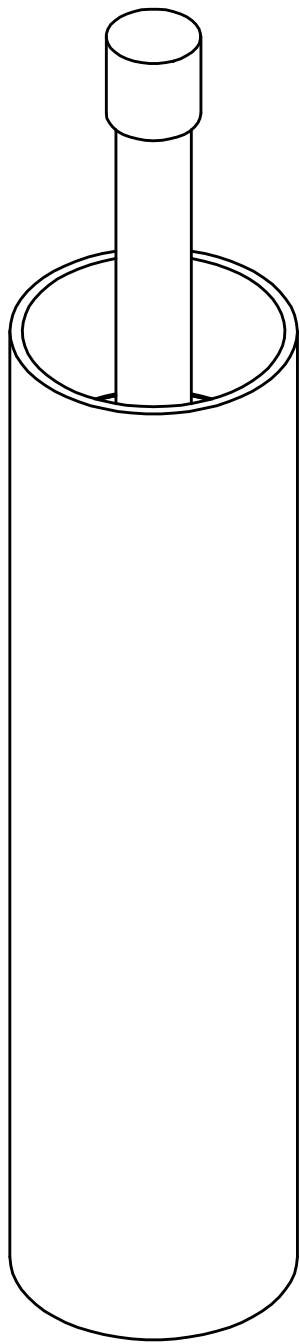

PIET BOON PB300 toiletbrush holder free standing satin black

Productgroup: toiletbrush holders
Collection: ONE by PIET BOON
Designer: Piet Boon
Finish: satin black RAL9004
Unit: piece
Article code: 2706A032NMXXL

PB300

toilet brush holder
free standing
stainless steel AISI 316

FORMANI [®]		Part number:	
		Description: PB300	
Doc no.: 2706A032 PB300 V02.dwg	Creation date: 4-9-2017	A3	Format:
Drawn by: Christian Brimbois			
FORMANI HOLLAND B.V. EUROPALAAN 12 6199 AB MAASTRICHT-AIRPORT NL T +31 (0)43 308 90 00 INFO@FORMANI.COM FORMANI.COM			

PIET BOON PB300 toiletbrush holder free standing satin stainless steel AISI 316

Productgroup: toiletbrush holders
Collection: ONE by PIET BOON
Designer: Piet Boon
Finish: satin stainless steel AISI 316
Unit: piece
Article code: 2706A032INXX0

PB300

toilet brush holder
free standing
stainless steel AISI 316

FORMANI [®]		Part number:	
		Description: PB300	
Doc no.: 2706A032 PB300 V02.dwg	Creation date: 4-9-2017	Format: A3	
Drawn by: Christian Brimbois	FORMANI HOLLAND B.V. EUROPALAAN 12 6199 AB MAASTRICHT-AIRPORT NL T +31 (0)43 308 90 00 INFO@FORMANI.COM FORMANI.COM		