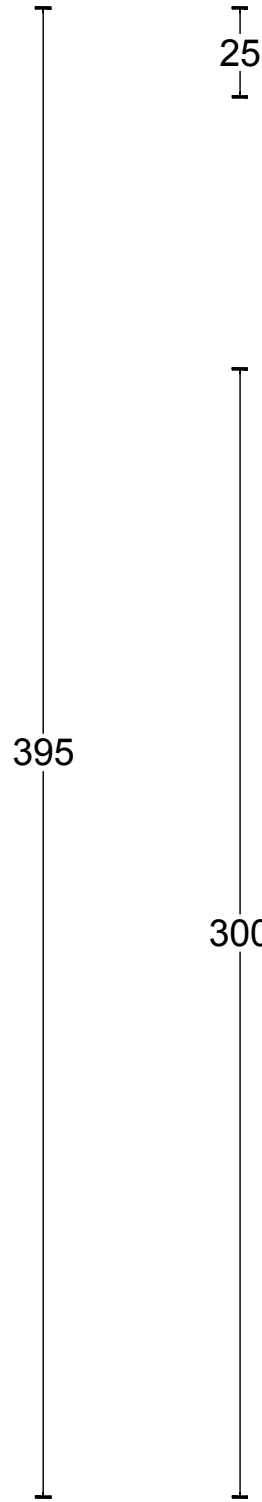

PB302

toilet brush holder
free standing
stainless steel AISI 316/corion®