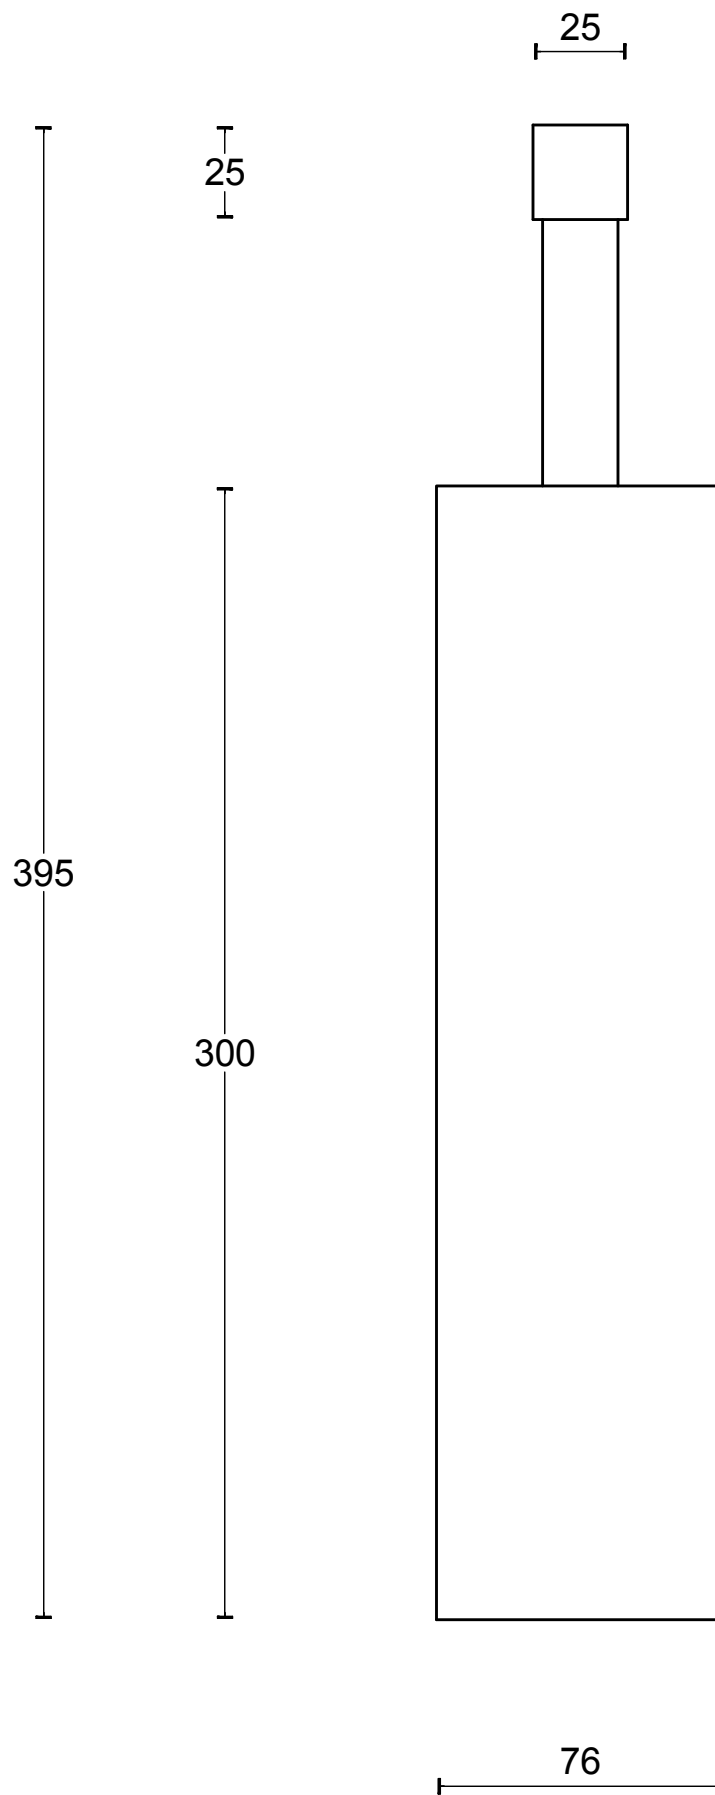

PIET BOON PB300 toiletbrush holder free standing satin black

Productgroup: toiletbrush holders
Collection: ONE by PIET BOON
Designer: Piet Boon
Finish: satin black RAL9004
Unit: piece
Article code: 2706A032NMXXL

PB300

toilet brush holder
free standing
stainless steel AISI 316

FORMANI [®]		Part number:	
		Description: PB300	
Doc no.: 2706A032 PB300 V02.dwg	Creation date: 4-9-2017	A3	Format:
Drawn by: Christian Brimbois			
FORMANI HOLLAND B.V. EUROPALAAN 12 6199 AB MAASTRICHT-AIRPORT NL T +31 (0)43 308 90 00 INFO@FORMANI.COM FORMANI.COM			

PIET BOON PB300 toiletbrush holder free standing satin stainless steel AISI 316

Productgroup: toiletbrush holders
Collection: ONE by PIET BOON
Designer: Piet Boon
Finish: satin stainless steel AISI 316
Unit: piece
Article code: 2706A032INXX0