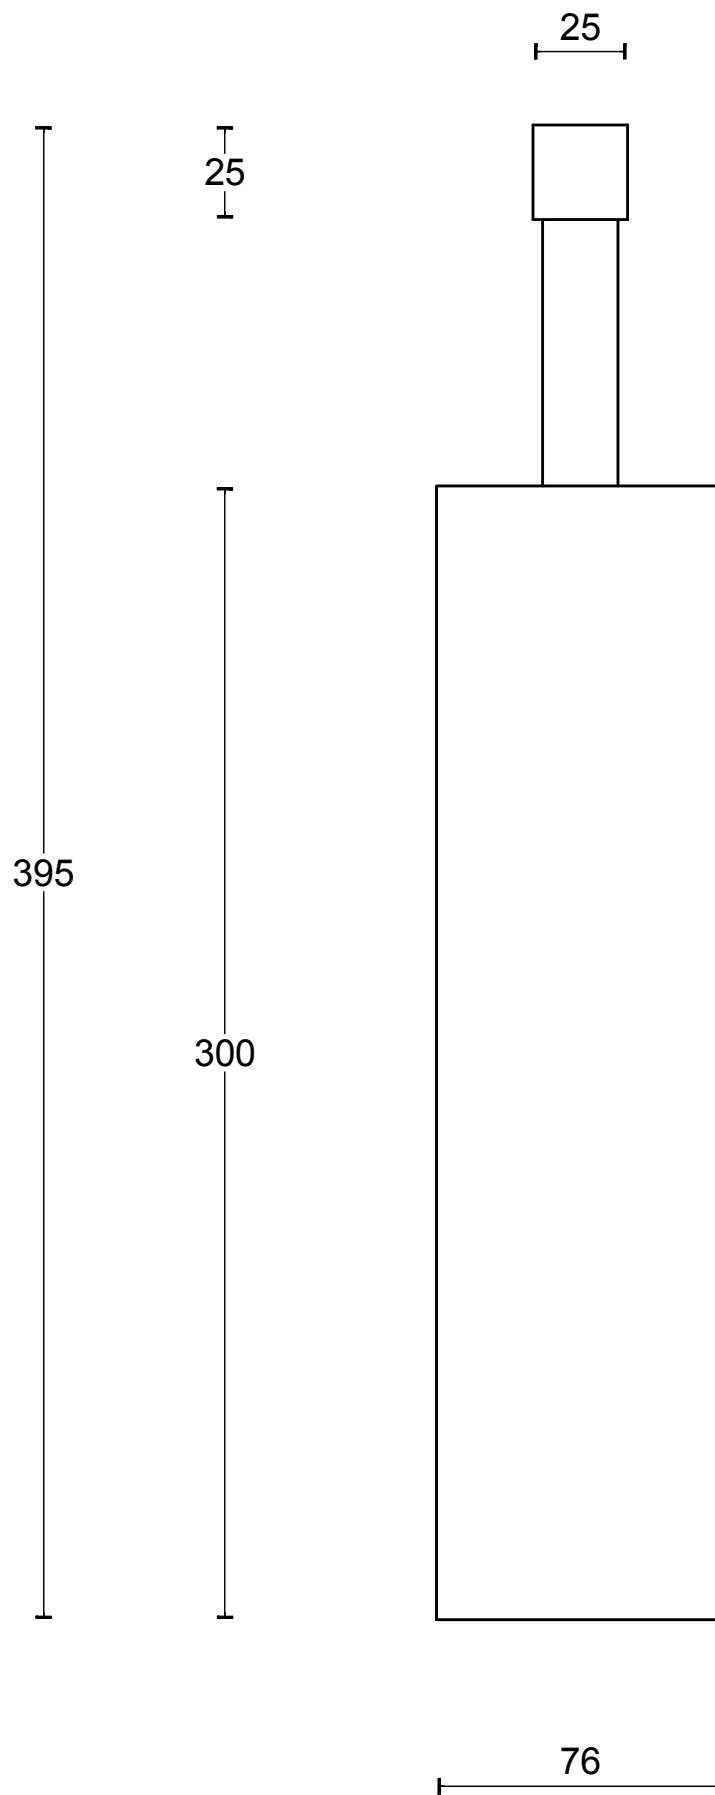

PB300

toilet brush holder
free standing
stainless steel AISI 316

FORMANI®		Part number:	
		Description: PB300	
Doc no.: 2706A032 PB300 V02.dwg	Creation date: 4-9-2017	Format: A3	
Drawn by: Christian Brimbois	FORMANI HOLLAND B.V. EUROPALAAN 12 6199 AB MAASTRICHT-AIRPORT NL T +31 (0)43 308 90 00 INFO@FORMANI.COM FORMANI.COM