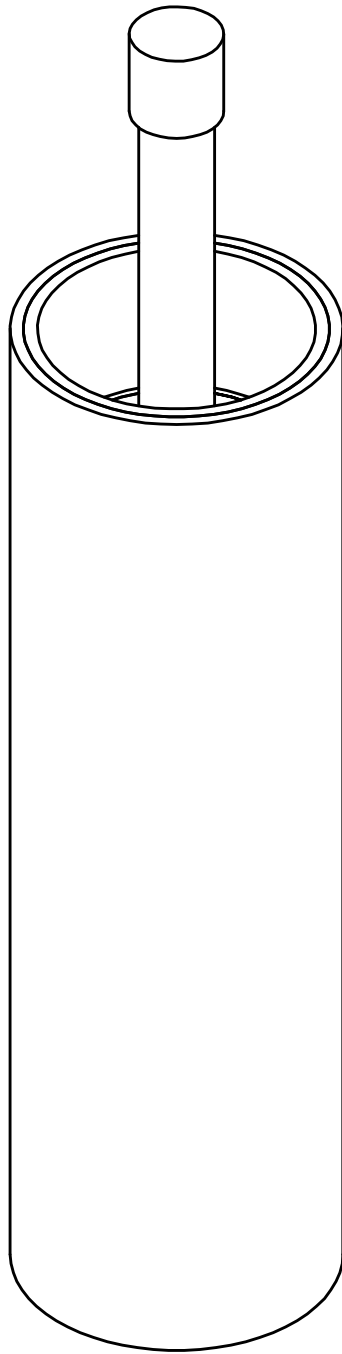

PB302

toilet brush holder
free standing
stainless steel AISI 316/corion®