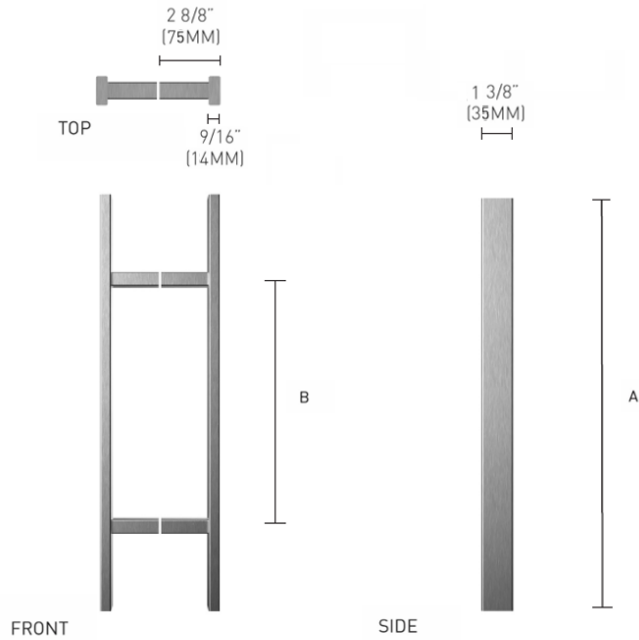

MODEL 444

SIZES AVAILABLE

	A	B
MODEL 444-610	24 1/8" [610MM]	14 3/8" [365MM]
MODEL 444-914	36" [914MM]	24 3/8" [620MM]
MODEL 444-1220	48 1/16" [1220MM]	36 0/8" [914MM]

PRODUCT INFORMATION

- 304 GRADE SATIN STAINLESS STEEL
- AVAILABLE IN PAIRS OR HALF PAIRS
- AVAILABLE FOR GLASS, WOOD OR METAL DOORS
- DOOR THICKNESS: 1 3/8" -2" STANDARD
- DOOR THICKNESS: 2" TO 5"+ AVAILABLE