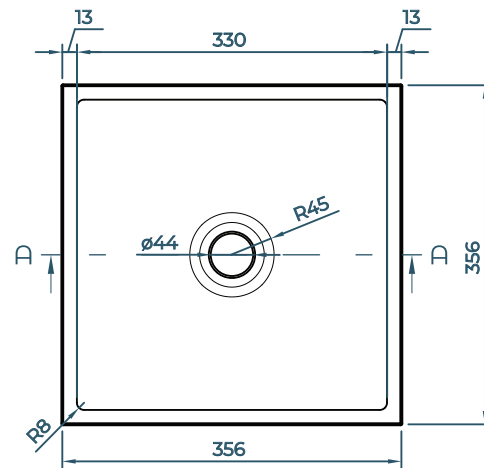

## DIMENSIONS

356mm L x 356mm W x 108mm H  
(14" L x 14" W x 4 1/4" H)

## FRONT VIEW