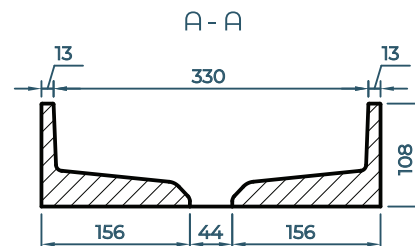

SECTION VIEW