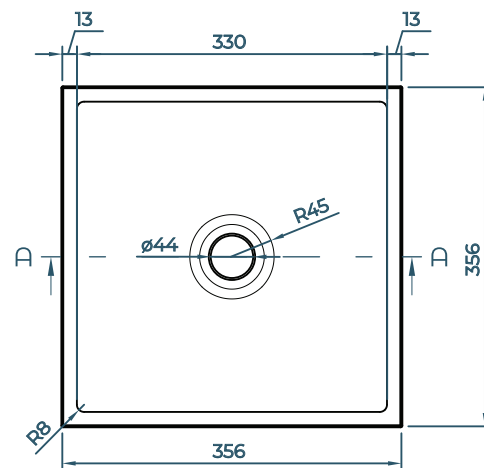

## DIMENSIONS

356mm L x 356mm W x 108mm H  
(14" L x 14" W x 4 1/4" H)

## DRAIN RQD

44mm (1 3/4")

## FRONT VIEW

## SIDE VIEW