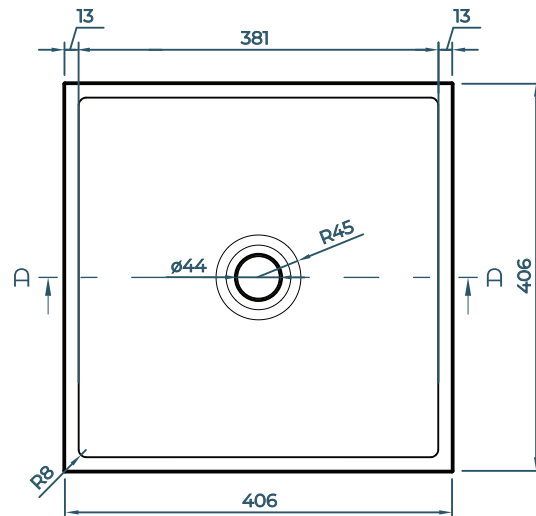

Yarra LG Affix

mudd.
concrete

DESIGNED &
MADE IN CANADA

CONTACT

Toll Free
Phone
Email
Web

+1 888 510 2893
226-400-4101
hello@muddconcrete.com
muddconcrete.com

DESCRIPTION

A modern slim-edge wall hung square basin. BRACKET C included.

DIMENSIONS

406mm L x 406mm W x 108mm H
(16" L x 16" W x 4 1/4" H)

WEIGHT

16kg (35lbs)

DRAIN RQD

44mm (1 3/4")

AVAILABLE COLOURS

FRONT VIEW

SIDE VIEW

SECTION VIEW