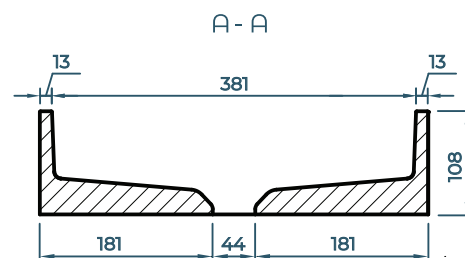

SECTION VIEW