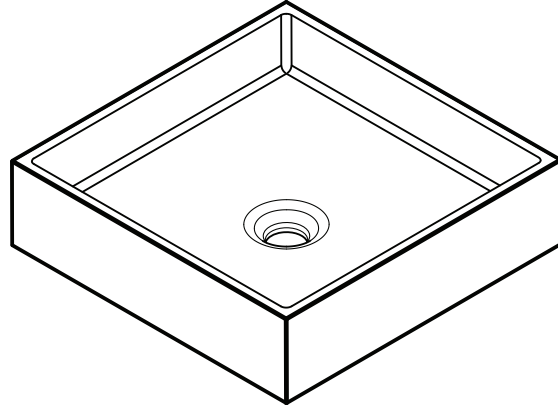

Yarra LG

mudd.
concrete

DESIGNED &
MADE IN CANADA

CONTACT

Toll Free
Phone
Email
Web

+1 888 510 2893
226-400-4101
hello@muddconcrete.com
muddconcrete.com

DESCRIPTION

A modern slim-edge countertop square basin with subtle interior contours.

DIMENSIONS

406mm L x 406mm W x 108mm H
(16" L x 16" W x 4 1/4" H)

WEIGHT

16kg (35lbs)

DRAIN RQD

44mm (1 3/4")

AVAILABLE COLOURS