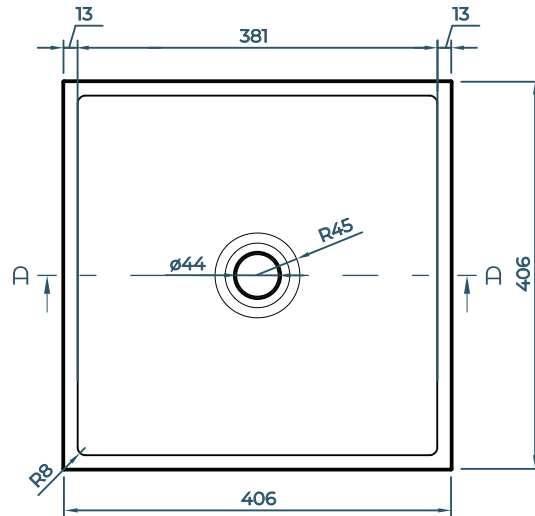

Yarra LG

mudd.
concrete

DESIGNED &
MADE IN CANADA

CONTACT

Toll Free
Phone
Email
Web

+1 888 510 2893
226-400-4101
hello@muddconcrete.com
muddconcrete.com

DESCRIPTION

A modern slim-edge countertop square basin with subtle interior contours.

DIMENSIONS

406mm L x 406mm W x 108mm H
(16" L x 16" W x 4 1/4" H)

WEIGHT

16kg (35lbs)

DRAIN RQD

44mm (1 3/4")

AVAILABLE COLOURS

FRONT VIEW

SIDE VIEW

SECTION VIEW