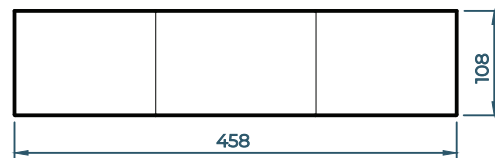

## DIMENSIONS

458mm L x 318mm W x 108mm H  
(18" L x 12 1/2" W x 4 1/4" H)

FRONT VIEW

SIDE VIEWS

SECTION VIEW