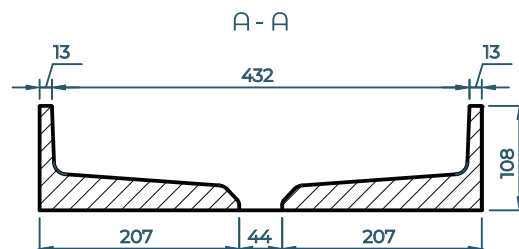

## DIMENSIONS

458mm L x 318mm W x 108mm H  
(18" L x 12 1/2" W x 4 1/4" H)

FRONT VIEW

SIDE VIEWS

SECTION VIEW