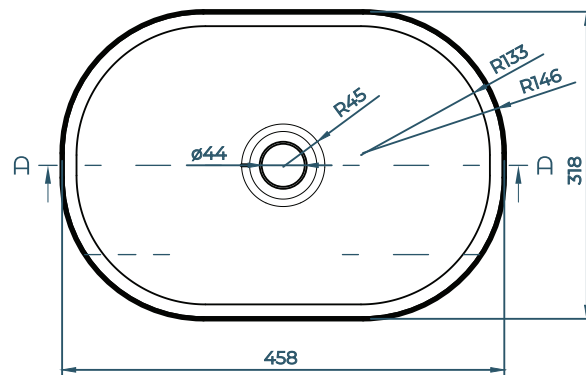

## DIMENSIONS

458mm L x 318mm W x 108mm H  
(18" L x 12 1/2" W x 4 1/4" H)

## DRAIN RQD

44mm (1 3/4")

FRONT VIEW

SIDE VIEWS

SECTION VIEW