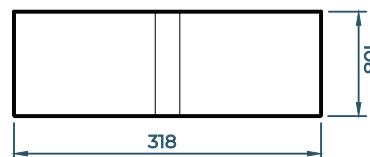

## DIMENSIONS

458mm L x 318mm W x 108mm H  
(18" L x 12 1/2" W x 4 1/4" H)

FRONT VIEW

SIDE VIEWS

SECTION VIEW