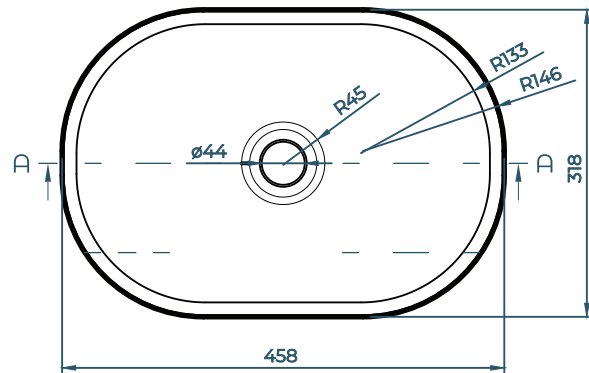

Parro

mudd.
concrete

DESIGNED &
MADE IN CANADA

CONTACT

Toll Free
Phone
Email
Web

+1 888 510 2893
226-400-4101
hello@muddconcrete.com
muddconcrete.com

DESCRIPTION

A practical curved countertop basin with ample sink coverage.

DIMENSIONS

458mm L x 318mm W x 108mm H
(18" L x 12 1/2" W x 4 1/4" H)

WEIGHT

12kg (27lbs)

DRAIN RQD

44mm (1 3/4")

AVAILABLE COLOURS

FRONT VIEW

SIDE VIEWS

SECTION VIEW