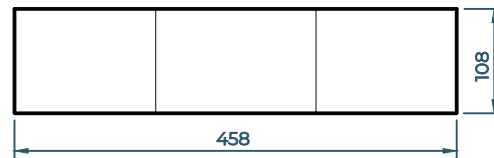

DIMENSIONS

458mm L x 318mm W x 108mm H
(18" L x 12 1/2" W x 4 1/4" H)

WEIGHT

12kg (27lbs)

DRAIN RQD

44mm (1 3/4")

AVAILABLE COLOURS

Thyme

Cotton

Mocha

Smoke

Ash

Charcoal

Midnight

FRONT VIEW

SIDE VIEWS

SECTION VIEW