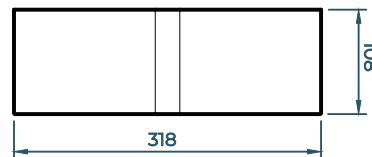

DIMENSIONS

458mm L x 318mm W x 108mm H
(18" L x 12 1/2" W x 4 1/4" H)

WEIGHT

12kg (27lbs)

DRAIN RQD

44mm (1 3/4")

AVAILABLE COLOURS

Thyme

SECTION VIEW