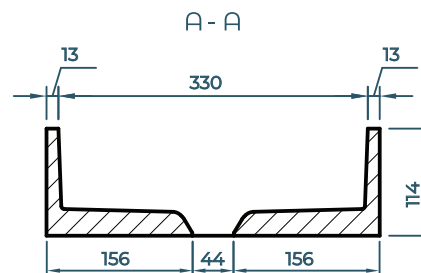

SECTION VIEW