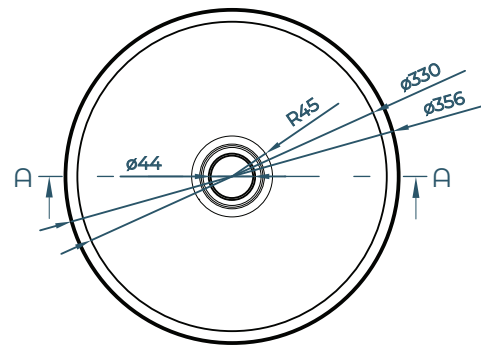

Odet SM Affix

mudd.
concrete

DESIGNED &
MADE IN CANADA

CONTACT

Toll Free
Phone
Email
Web

+1 888 510 2893
226-400-4101
hello@muddconcrete.com
muddconcrete.com

DESCRIPTION

A modern round wall hung basin.
BRACKET A included.

DIMENSIONS

356mm D x 114mm H
(14" D x 4 1/2" H)

WEIGHT

9kg (20lbs)

DRAIN RQD

44mm (1 3/4")

AVAILABLE COLOURS

FRONT VIEW