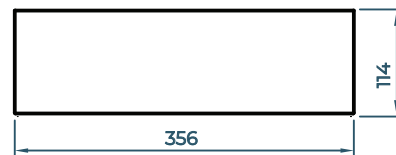

## DIMENSIONS

356mm D x 114mm H  
(14" D x 4 1/2" H)

FRONT VIEW

SIDE VIEW

SECTION VIEW