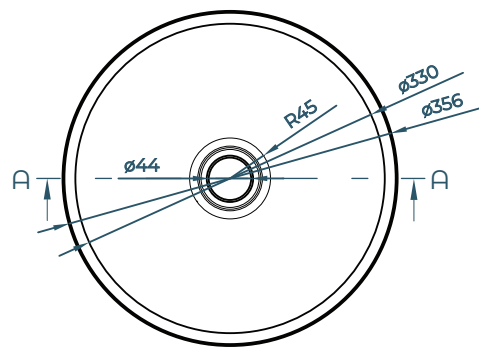

## DIMENSIONS

356mm D x 114mm H  
(14" D x 4 1/2" H)

## DRAIN RQD

44mm (1 3/4")

FRONT VIEW

SIDE VIEW

SECTION VIEW