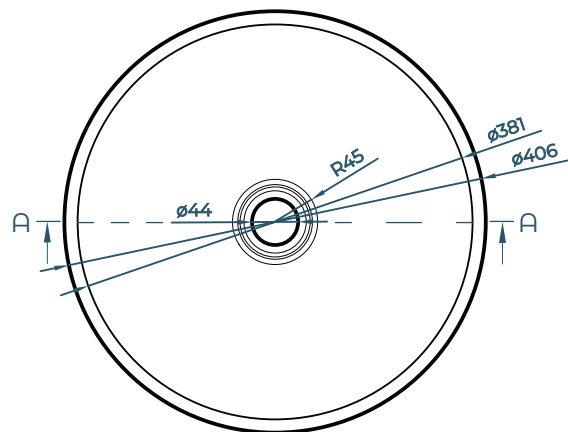

## DIMENSIONS

406mm D x 114mm H  
(16" D x 4 1/2" H)

## DRAIN RQD

44mm (1 3/4")

FRONT VIEW

SIDE VIEW

SECTION VIEW