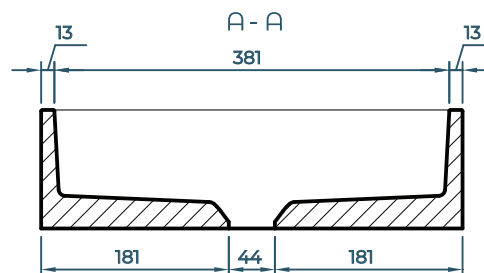

## DIMENSIONS

406mm D x 114mm H  
(16" D x 4 1/2" H)

FRONT VIEW

SIDE VIEW

SECTION VIEW